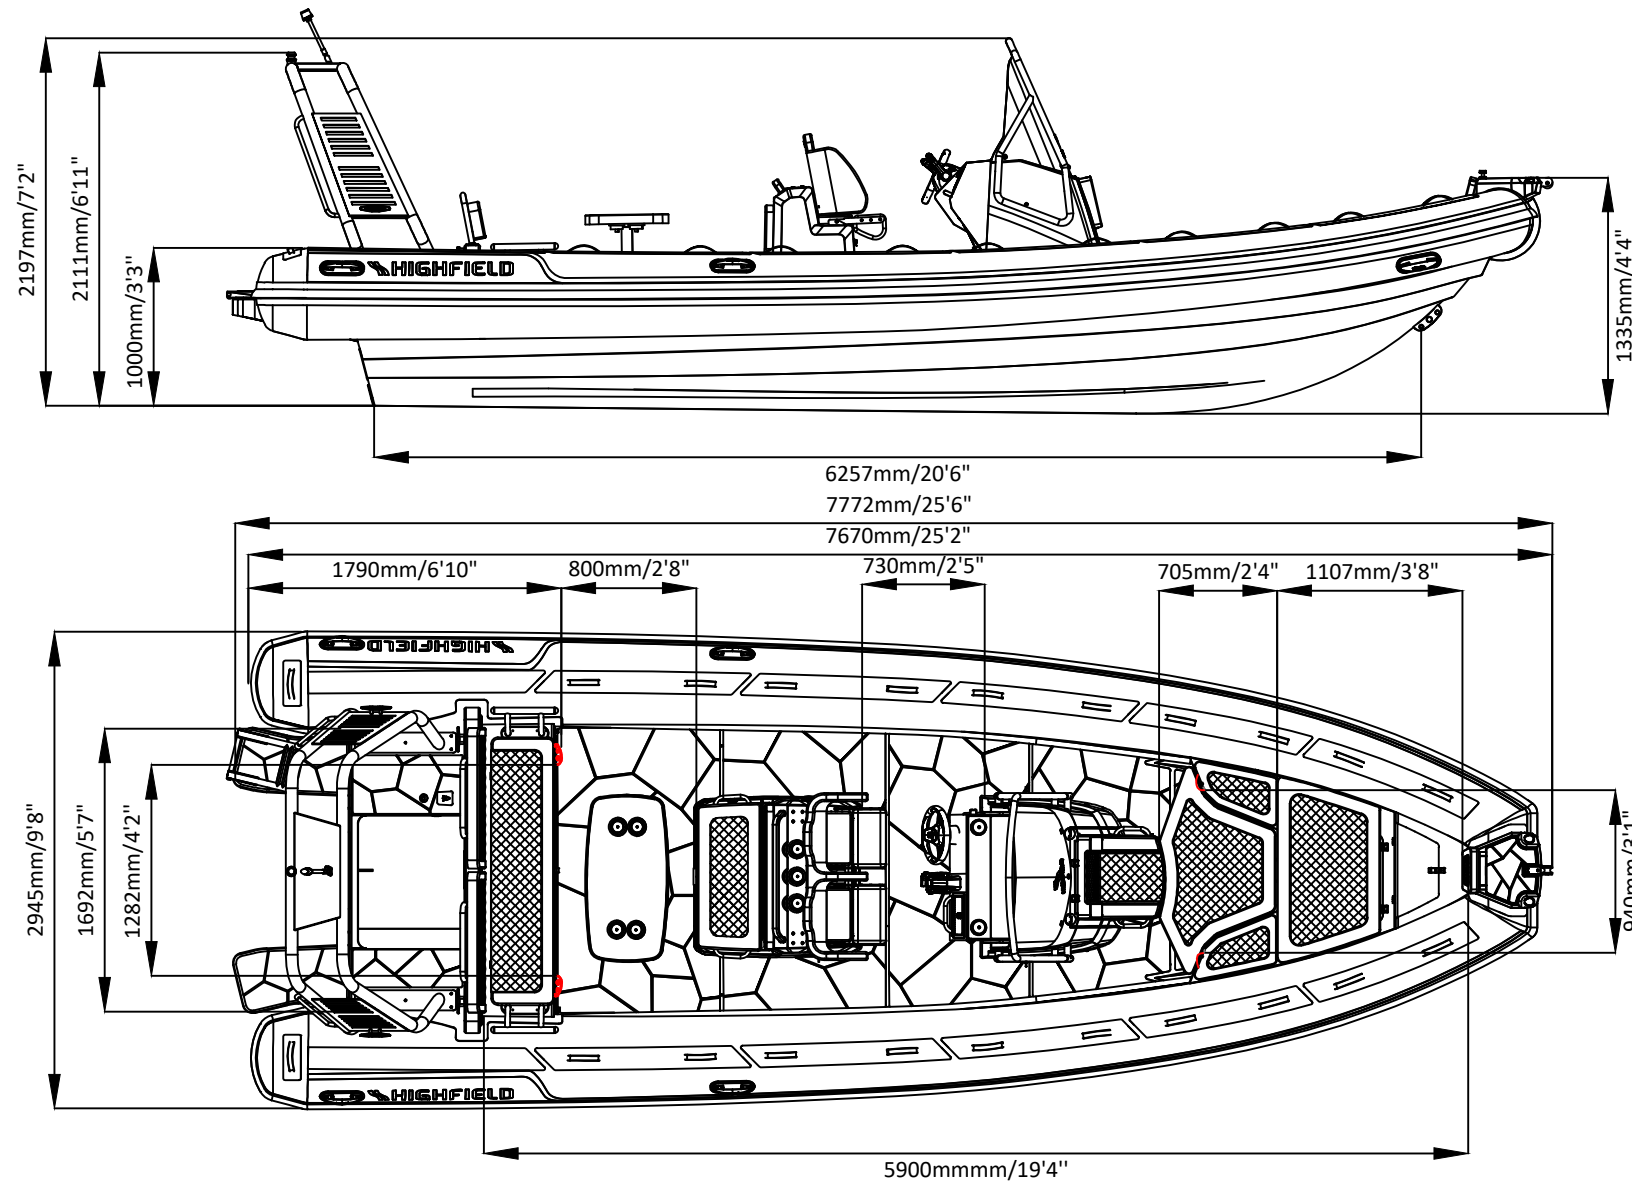

# SPORT 760 EPA

# SPECIFICATIONS

SPECIFICATIONS AND MAXIMUM CAPACITIES (Subject to change without notice. Tolerances: dimensions ±2.5%, weights ±5%)

MODEL	ISO 6185 PART	ISO 6185	Crew		#	Weight		Shaft	Outboard Engine		Shower kit		Rollbar		Platform		Fuel tank Capacity		Wet Weight (Approximate) 300HP (223.8KW) +Fuel		AIR CHAMBERS	Pressure					
			KG	LB		KG	LB		KG	LB	KG	LB	KG	LB	L	GAL	KG	LB	PSI	BAR							
			Max power KW	Max power HP		Max weight KG	Max weight LB		KG	LB	KG	LB	KG	LB	KG	LB	KG	LB	PSI	BAR							
SP760	3	C	1820	4012	16	1200	2646	XL	223.8	300	300	661	1083	2388	14.4	31.7	24	53	25.2	55.6	226	59.6	1564	3448	6	3.63	0.25

Boat weight includes: console, seat, sundeck