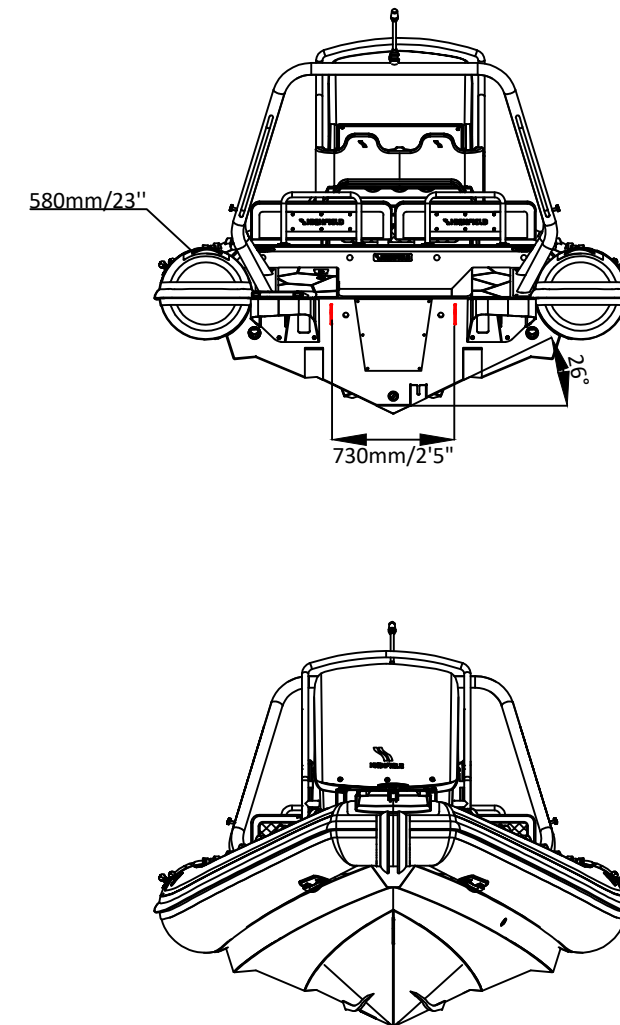

# SPECIFICATIONS

SPECIFICATIONS AND MAXIMUM CAPACITIES (Subject to change without notice. Tolerances: dimensions ±2.5%, weights ±5%)

MODEL	ISO 6185 PART	ISO 6185	Crew		#	Weight		Shaft	Outboard Engine		Shower kit		Rollbar		Platform		Fuel tank Capacity		Wet Weight (Approximate) 300HP (223.8KW) +Fuel		AIR CHAMBERS	Pressure					
			KG	LB		KG	LB		KG	LB	KG	LB	KG	LB	L	GAL	KG	LB	PSI	BAR							
			Max power KW	Max power HP		Max weight KG	Max weight LB		KG	LB	KG	LB	KG	LB	KG	LB	KG	LB	PSI	BAR							
SP760	3	C	1820	4012	16	1200	2646	XL	223.8	300	300	661	1083	2388	14.4	31.7	24	53	25.2	55.6	226	59.6	1564	3448	6	3.63	0.25

Boat weight includes: console, seat, sundeck