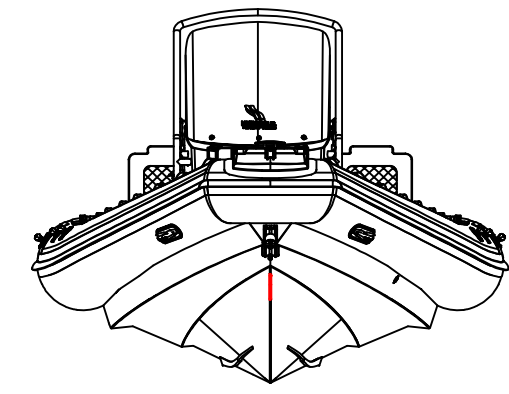

SPORT 800

SPECIFICATIONS

SPECIFICATIONS AND MAXIMUM CAPACITIES (Subject to change without notice. Tolerances: dimensions ±2.5%, weights ±5%)

MODEL	ISO 6185 PART	ISO 6185				Outboard Engine				Shower kit		Rollbar		Platform		Fuel tank Capacity		Wet Weight (Approximate) 300HP (223.8KW) +Fuel		AIR CHAMBERS 							
			KG	LB	#	KG	LB	Shaft	Max power KW	Max weight HP	KG	LB	KG	LB	KG	LB	L	GAL	KG		LB	PSI	BAR				
SP800	3	C	1890	4167	16	1200	2646	XL	260	350	370	816	1120	2469	14.4	31.7	/	/	/	/	250	66	1671	3683	6	3.63	0.25

Boat weight includes: console, seat, table

2023V2