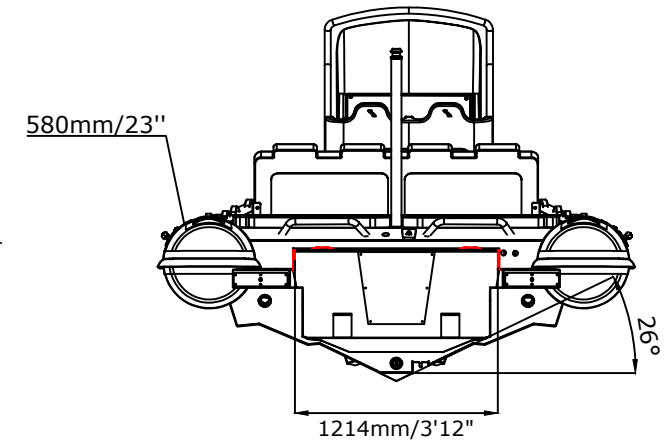

SPORT 800

SPECIFICATIONS

SPECIFICATIONS AND MAXIMUM CAPACITIES (Subject to change without notice. Tolerances: dimensions ±2.5%, weights ±5%)

MODEL	ISO 6185 PART	ISO 6185				Outboard Engine				Shower kit		Rollbar		Platform		Fuel tank Capacity		Wet Weight (Approximate) 300HP (223.8KW) +Fuel		AIR CHAMBERS 							
			KG	LB	#	KG	LB	Shaft	Max power KW	Max weight HP	KG	LB	KG	LB	KG	LB	L	GAL	KG		LB	PSI	BAR				
SP800	3	C	1890	4167	16	1200	2646	XL	260	350	370	816	1120	2469	14.4	31.7	/	/	/	/	250	66	1671	3683	6	3.63	0.25

Boat weight includes: console, seat, table

2023V2