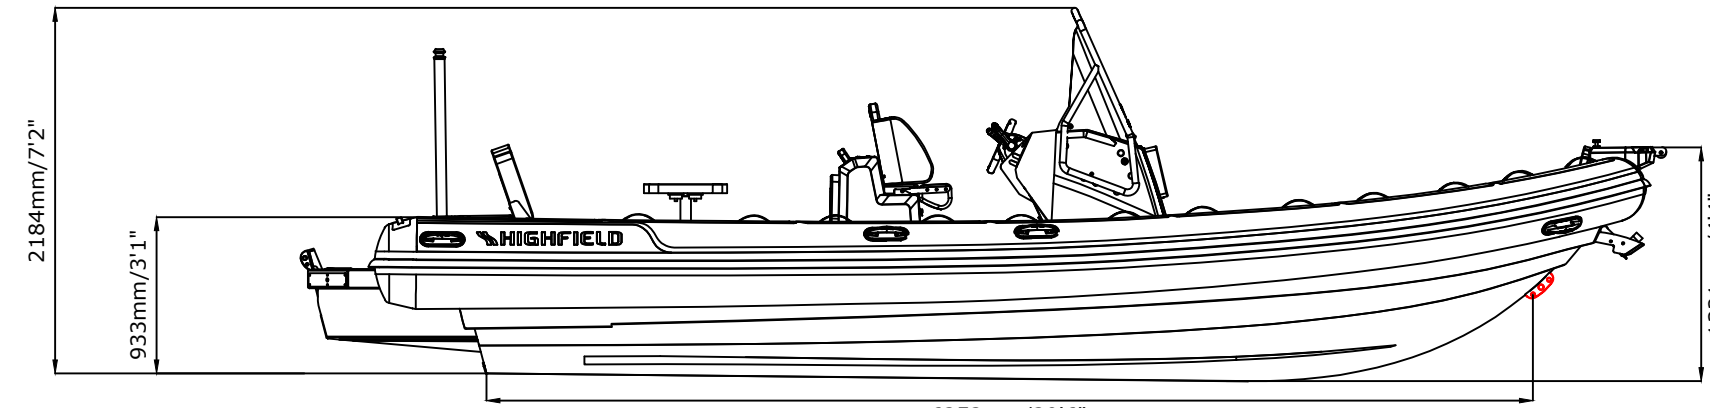

SPORT 800

SPECIFICATIONS

SPECIFICATIONS AND MAXIMUM CAPACITIES (Subject to change without notice. Tolerances: dimensions ±2.5%, weights ±5%)

MODEL	ISO 6185 PART	ISO 6185				Outboard Engine				Shower kit		Rollbar		Platform		Fuel tank Capacity		Wet Weight (Approximate) 300HP (223.8KW) +Fuel		AIR CHAMBERS 							
			KG	LB	#	KG	LB	Shaft	Max power KW	Max weight HP	KG	LB	KG	LB	KG	LB	L	GAL	KG		LB	PSI	BAR				
SP800	3	C	1890	4167	16	1200	2646	XL	260	350	370	816	1120	2469	14.4	31.7	/	/	/	/	250	66	1671	3683	6	3.63	0.25

Boat weight includes: console, seat, table

2023V2