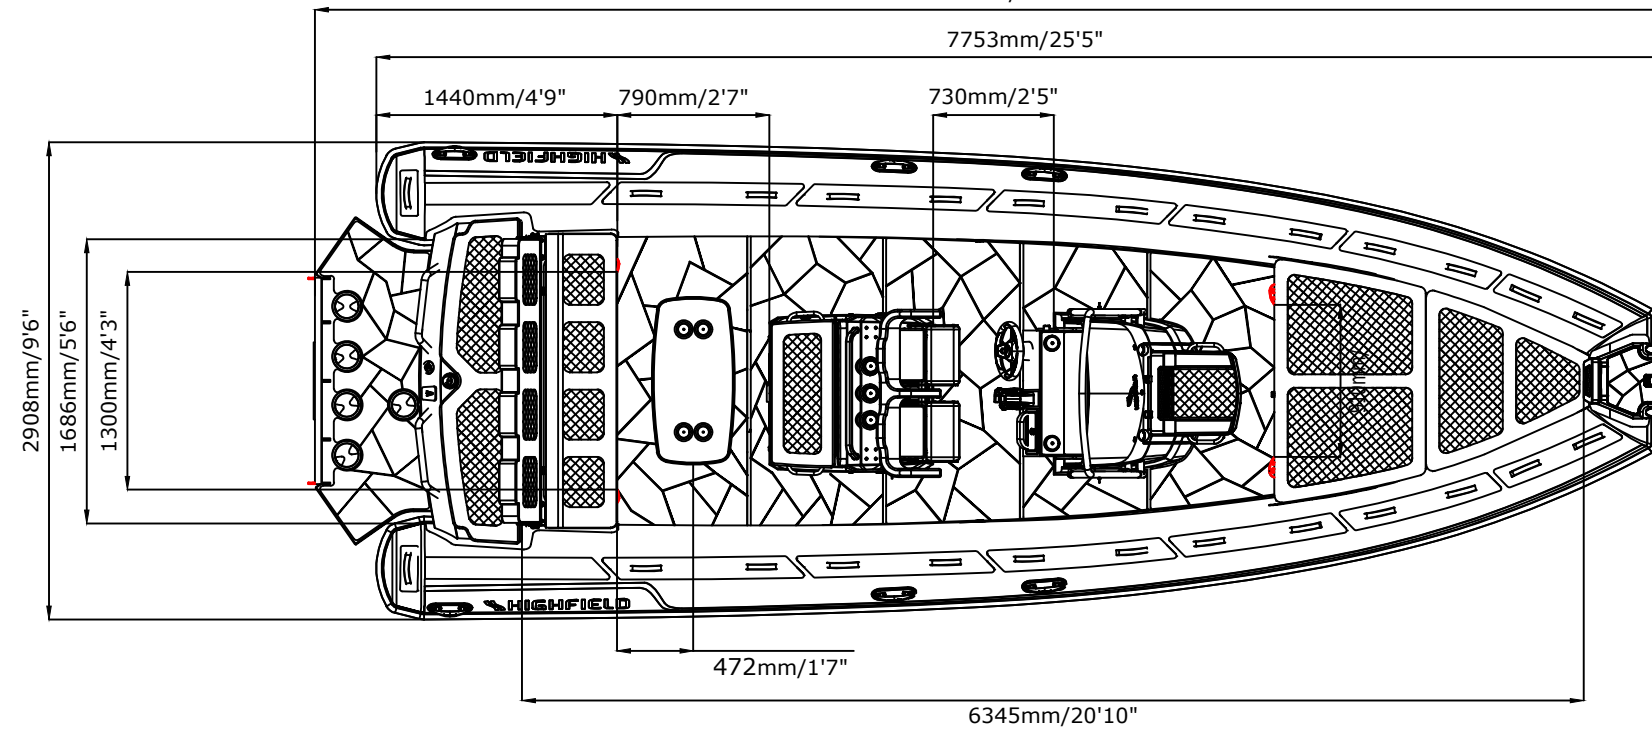

SPORT 800

SPECIFICATIONS

SPECIFICATIONS AND MAXIMUM CAPACITIES (Subject to change without notice. Tolerances: dimensions ±2.5%, weights ±5%)

MODEL	ISO 6185 PART	ISO 6185				Outboard Engine				Shower kit		Rollbar		Platform		Fuel tank Capacity		Wet Weight (Approximate) 300HP (223.8KW) +Fuel		AIR CHAMBERS 							
			KG	LB	#	KG	LB	Shaft	Max power KW	Max weight HP	KG	LB	KG	LB	KG	LB	L	GAL	KG		LB	PSI	BAR				
SP800	3	C	1890	4167	16	1200	2646	XL	260	350	370	816	1120	2469	14.4	31.7	/	/	/	/	250	66	1671	3683	6	3.63	0.25

Boat weight includes: console, seat, table

2023V2