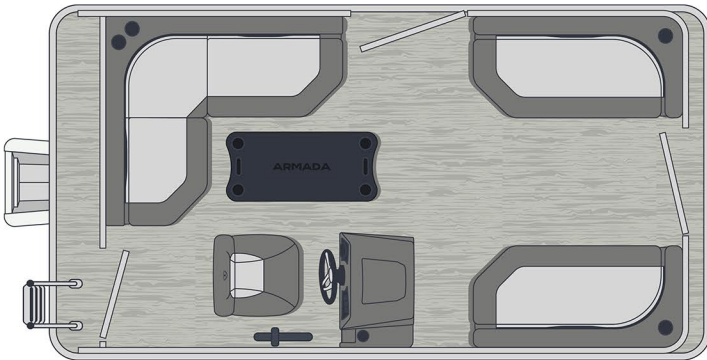

ARMADA

E-KOLO

PASSENGER CAPACITY
6 PEOPLE

LOAD CAPACITY
918 LBS

MAX. POWER
50 HP

WWW.ARMADAMARINE.CA

14' x 7'

FURNISHINGS

- Classic furnishings with aluminum coated bases
- Optimal storage space under each module
- Swivelling driver's seat with slider

CONSOLE

- Rotational plastic molding console
- Standard steering wheel with basic instrumentation
- Tinted sport windshield with quick-release fasteners

INSTRUMENTATION

- Engine tilt indicator (trim)

OTHERS CHARACTERISTICS

- Boarding ladder
- Bimini top (1¼ tube) with boot
- MinnKota E-Drive engine
- Navigation lights
- Cell phone induction charger

CONFIGURATION STANDARD