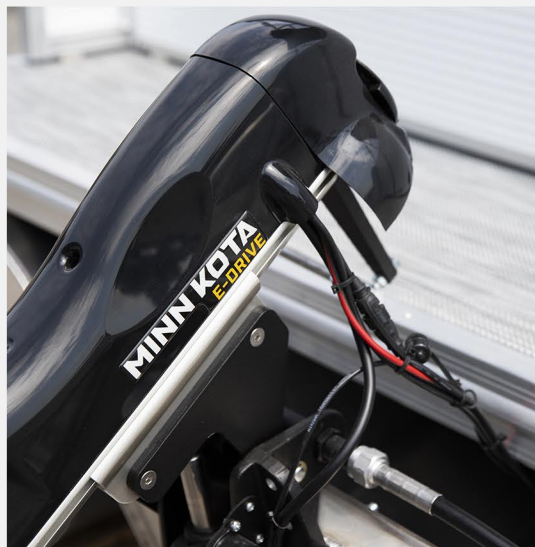

E-KOLO

ARMADA

WHITE OUTER SHEET

One color option only

FURNISHINGS