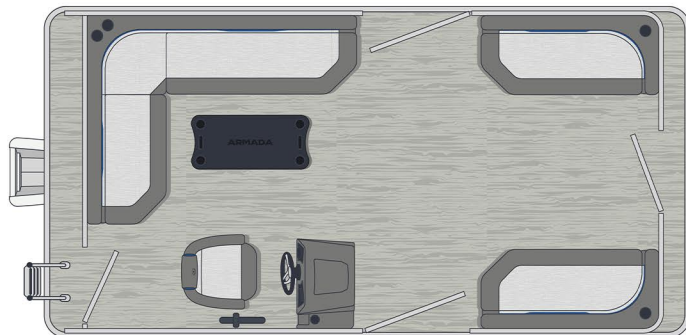

ARMADA

ZEN

PASSENGER CAPACITY
6-10 PEOPLE

LOAD CAPACITY
1314-2208 LBS

MAX. POWER
40-75 HP

WWW.ARMADAMARINE.CA

14' x 7'

16' x 7'

16' x 8'

18' x 8'

FURNISHINGS

- Classic rear "L" furnishing with rotational plastic molding bases
- Optimal storage space under each module
- Swivelling driver's seat with slider
- Two front benches with rotational plastic molding bases

CONSOLE

- Rotational plastic molding console
- Standard steering wheel with basic instrumentation

CONFIGURATION STANDARD

POPULAR OPTIONS

- 3/16" thick aluminum floor
- Luxury marine woven vinyl flooring
- Longitudinal LED light under the floor
- Bluetooth sound system
- Full camper enclosure
- Mooring cover
- Fuel tank
- Cell phone induction charger