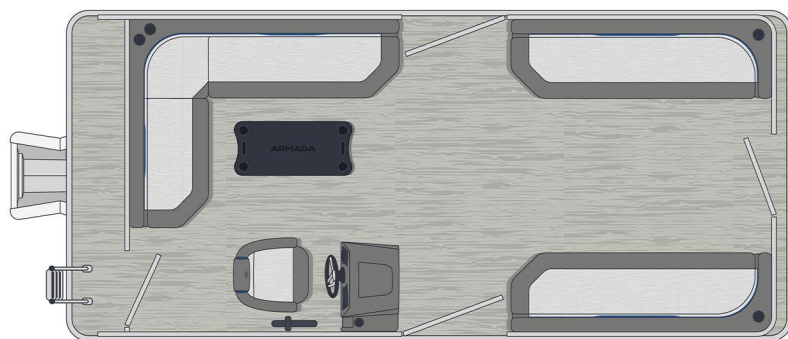

ARMADA

ZEN

PASSENGER CAPACITY
6-10 PEOPLE

LOAD CAPACITY
1314-2208 LBS

MAX. POWER
40-75 HP

WWW.ARMADAMARINE.CA

14' x 7'

16' x 7'

16' x 8'

18' x 8'

FURNISHINGS

- Classic rear "L" furnishing with rotational plastic molding bases
- Optimal storage space under each module
- Swivelling driver's seat with slider
- Two front benches with rotational plastic molding bases

CONSOLE

- Rotational plastic molding console
- Standard steering wheel with basic instrumentation

CONFIGURATION STANDARD

POPULAR OPTIONS

- 3/16" thick aluminum floor
- Luxury marine woven vinyl flooring
- Longitudinal LED light under the floor
- Bluetooth sound system
- Full camper enclosure
- Mooring cover
- Fuel tank
- Cell phone induction charger