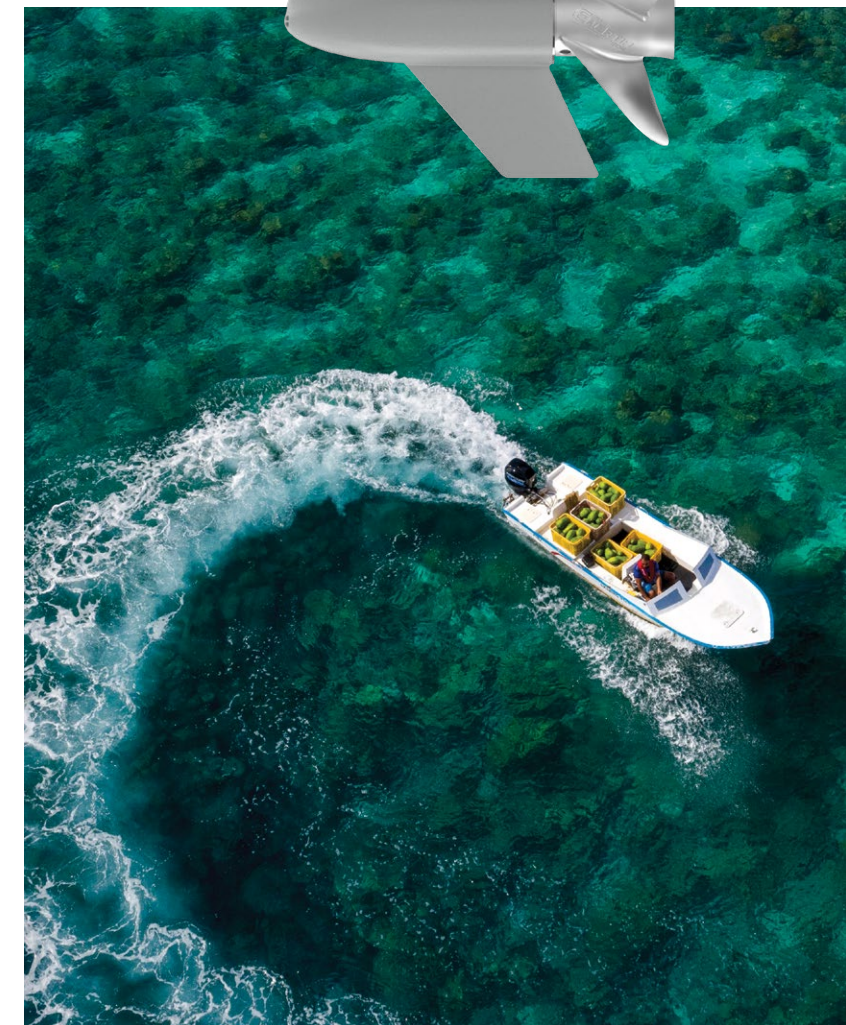

MercuryMarine.com/Avator

AVATOR

VERADO / 250-600HP

POWER TO MATCH YOUR AMBITIONS

Mercury Verado® outboards are a call to adventure. Freedom in the form of meticulous, all-or-nothing engineering from the powerhead to the prop. A Verado engine is whisper quiet but exhilaratingly quick and effortlessly powerful, delivering refined performance and impressive fuel efficiency. Exceeding even the highest expectations, Verado is a truly luxurious boating experience without compromise.

SEAPRO

SEAPRO / 15-500HP

**AS RELIABLE AS THE SUN.
AND AS TOUGH AS THE
DAY IS LONG.**

Everyone wants the same things from a co-worker. Ability. Dedication. Versatility. Anything to help the workday go smoothly. With a hard-nosed construction and easygoing reliability, Mercury SeaPro™ outboards are built to handle the heavy-duty needs of commercial boating applications. Exceptionally lightweight designs and Advanced Range Optimization ensure high-horsepower SeaPro outboards also perform with impressive fuel economy. A job on the water can be unpredictable, with demanding hours and conditions that can change in an instant. But a SeaPro outboard clocks in on time every day, eager to work as hard as you do, as long as you do.

MercuryMarine.com/SeaPro

MERCUISER

INBOARD / 300-425HP

POWER THAT PLAYS

MerCruiser inboard engines continue to deliver on Mercury's legacy of power with efficiency. Each model features added displacement and a torque curve designed to maximize your fuel, your time and your fun. Tow sports are easier and quieter, with instant throttle response and available customizable Smart Tow® launching. There's never been a better time to spend your time on the water.