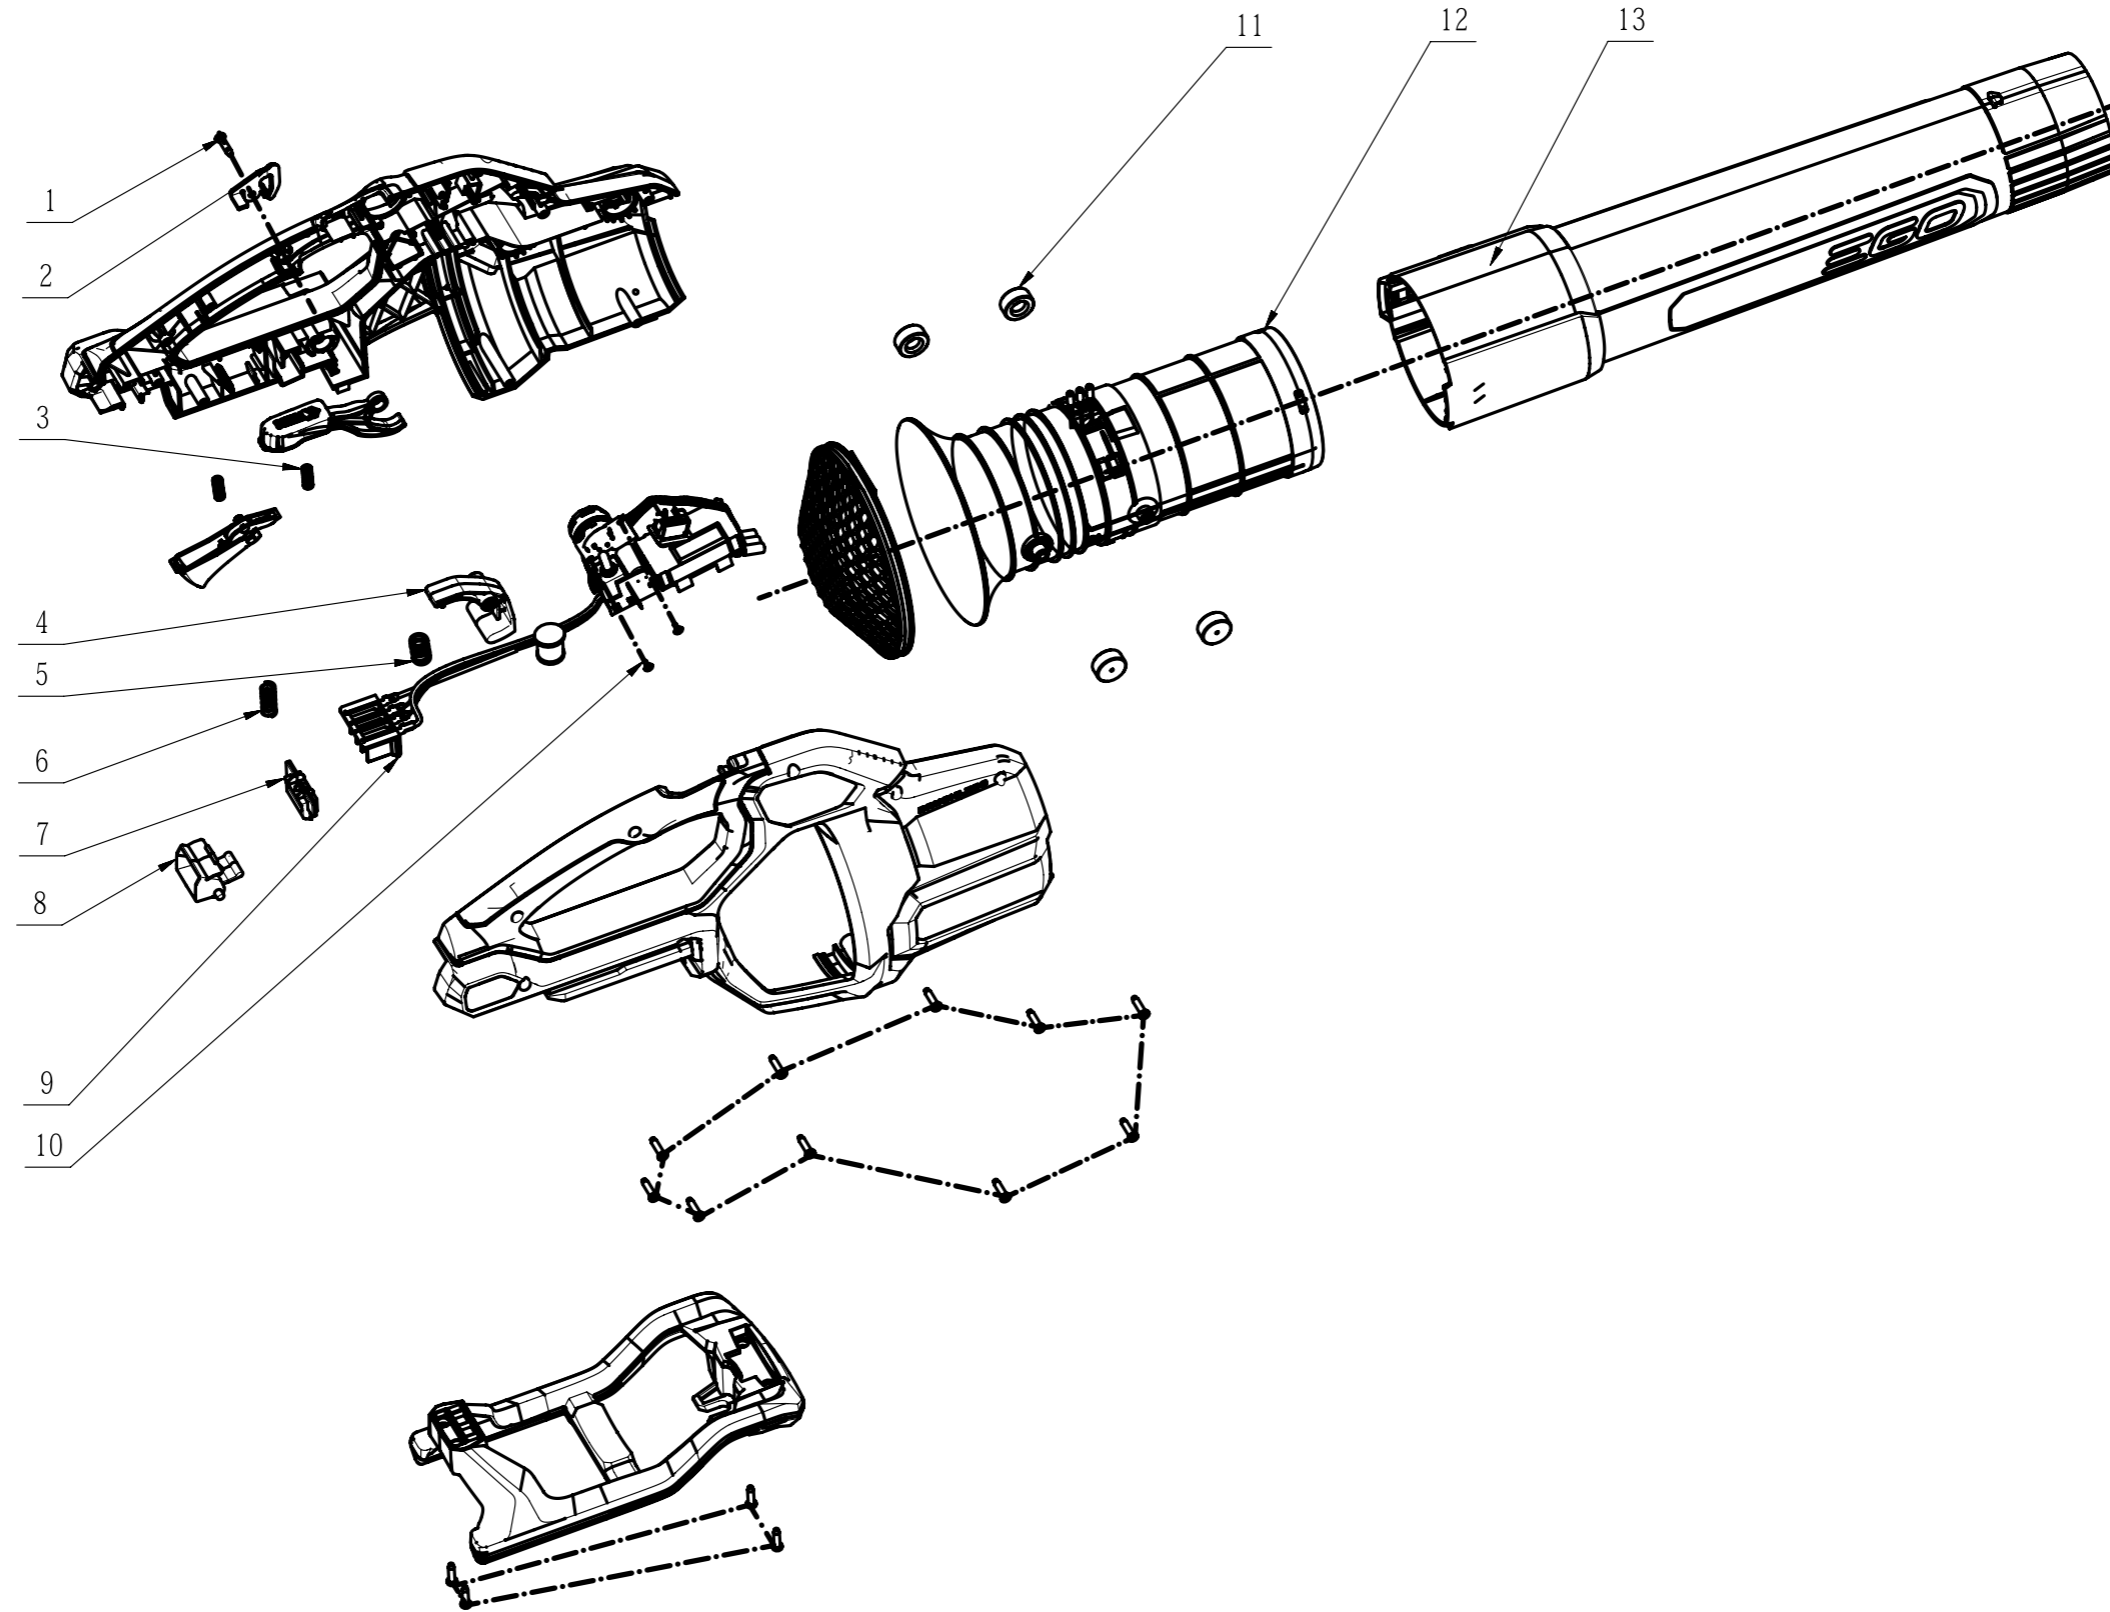

Product Description: Leaf Blower
Model Number: LB6500
Service Item Number: 0880027001S01
Version: A
Issue Date: 2023/02/24

Service Part List_LB6500_Vervion A

No.	Product Model#	Part Number	Description	Qty
1	LB6500	5610294001	Tapping Screw	15
2	LB6500	3706375001	Hook	1
3	LB6500	3660088003	Knob-reset Spring	2
4	LB6500	3128266001	Lever	1
5	LB6500	3660614001	Compression Spring	1
6	LB6500	3660013003	Spring 1	1
7	LB6500	3127497001	Power Pack Button	1
8	LB6500	3127498001	Power Pack Button	1
9	LB6500	2830244003	Electric Assembly	1
10	LB6500	5620176002	Screw With Washer	2
11	LB6500	5650519001	Rubber Gasket	4
12	LB6500	2827122001	Ductde Set	1
13	LB6500	2825302001	Blow Tube ASSY	1