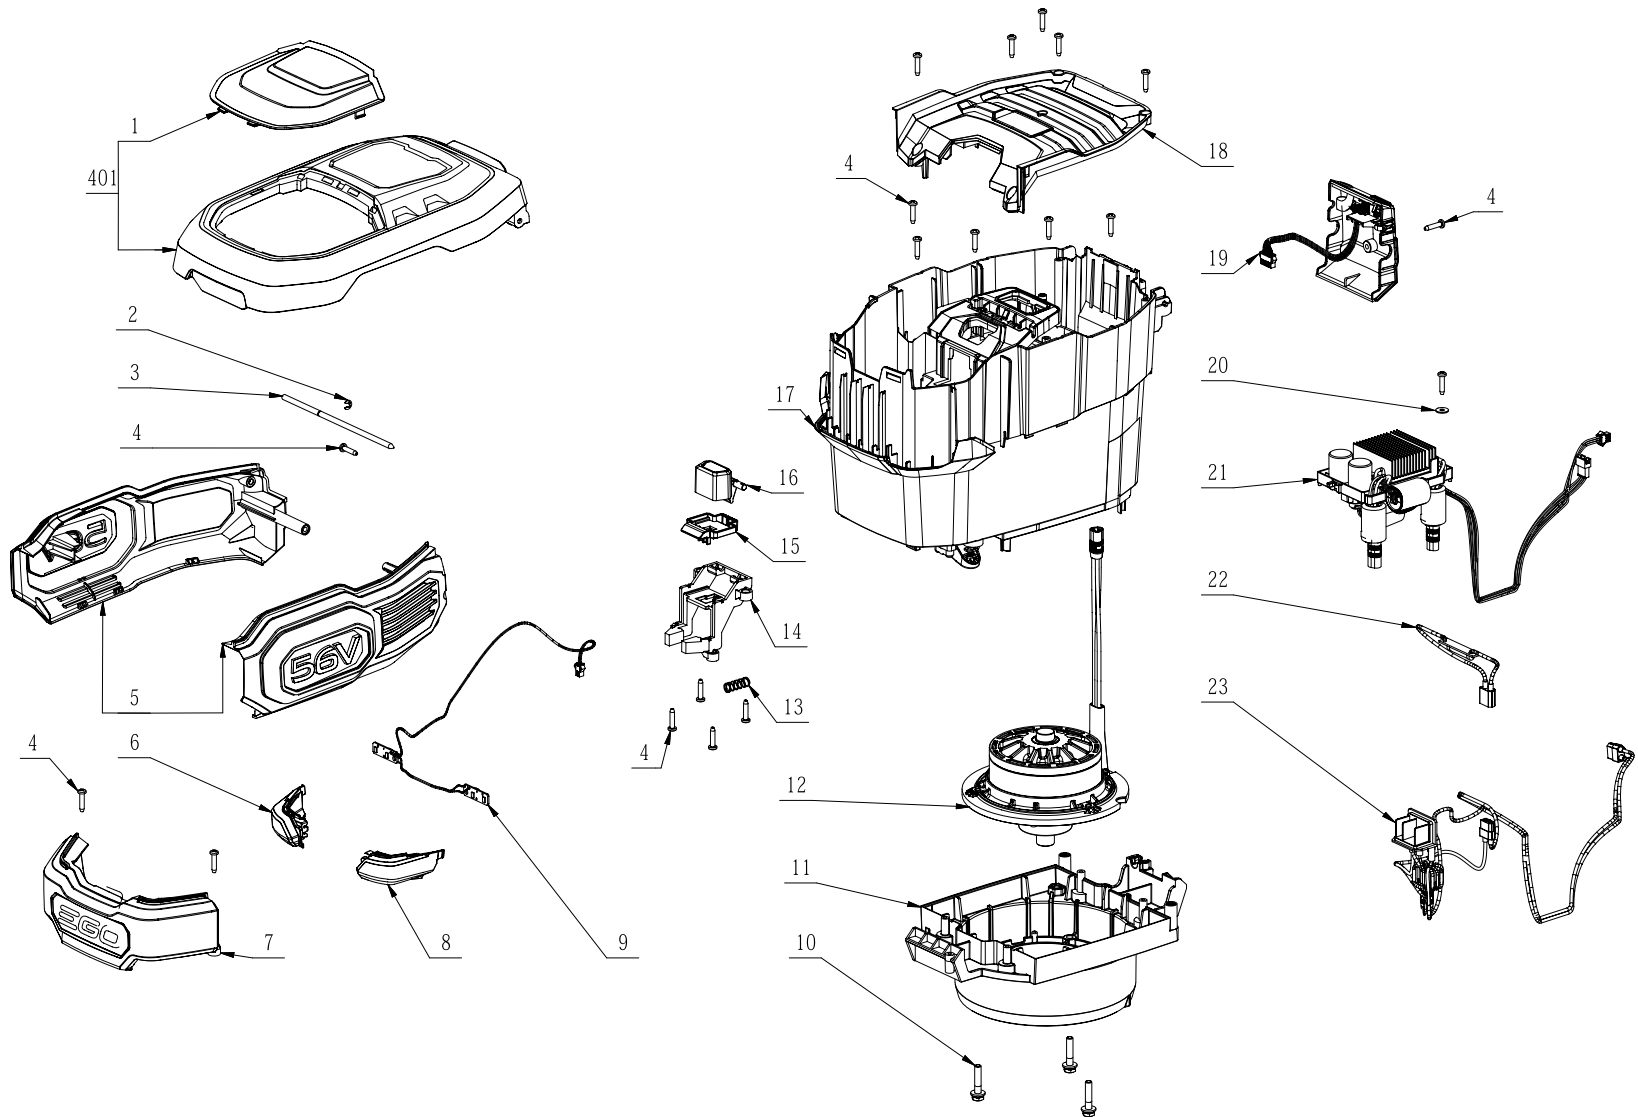

Product Description:Lawn Mower  
Model Number:LM2020  
Body Number:1000007002\_S  
Version: A  
Issue Date: 2020/06/06

## Service Part List\_LM2020\_Version A

No.	Product Model#	Part Number	Description	Qty
1	LM2020	3800128001	Grass Catcher	1
2	LM2020	3126765001	Hubcap	2
3	LM2020	5640010003	Hexagon Flange Bolt	10
4	LM2020	3650172001	Bag Frame	1
5	LM2020	2824279001	Wheel Assembly	2
6	LM2020	5650453001	Wave Washer	4
7	LM2020	2824129001	Rear Axle Set	1
8	LM2020	4870566002	Push Switch	1
9	LM2020	5670184002	Pin	1
10	LM2020	3660606001	Torsion Spring	1
11	LM2020	2824882001	Height Adjusting Bar	1
12	LM2020	5620033010	Screw	1
13	LM2020	3128692001	Height Adjusting Lever	1
14	LM2020	3128114001	Trail Shield	1
15	LM2020	5650004001	Plain Washer	3
16	LM2020	5620157006	Hexagon Socket Screw	41
17	LM2020	5660139002	E Ring	1
18	LM2020	5670457001	Shaft	1
19	LM2020	3660559001	Torsion Spring	1
20	LM2020	3127944001	Rear Cover	1
21	LM2020	3706195001	Right Fixing Block	1
22	LM2020	3706196001	Left Fixing Block	1
23	LM2020	2825016001	Motor Top Cover Assembly	1
24	LM2020	3126984001	Rear Cover	1
25	LM2020	2824721001	Support ASSY	1
26	LM2020	5630271001	Nut	6
27	LM2020	3706155001	Support Plate	1
28	LM2020	5620213003	Hexagon Socket Screw	6
29	LM2020	3127964001	Pivot Shoe	2
30	LM2020	3660609001	Tension Spring	1
31	LM2020	2824128001	Connecting Rod ASSY	1
32	LM2020	3705261001	Mounting Plate	2