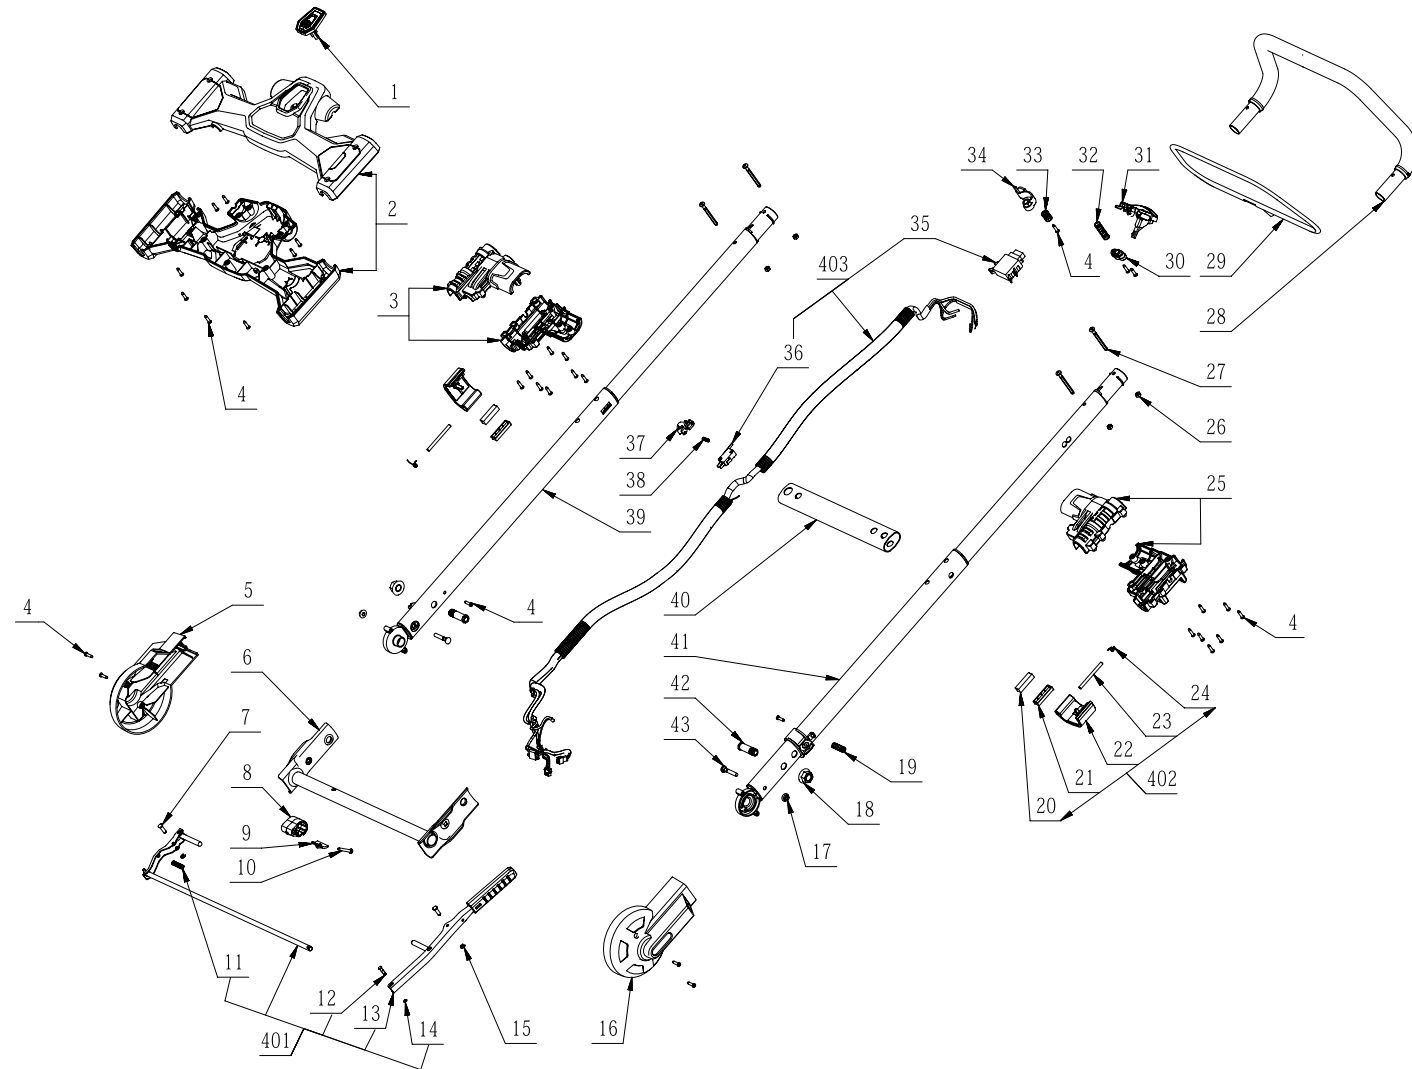

Product Description:Lawn Mower  
Model Number:LM2020  
Body Number:1000007002\_S  
Version: A  
Issue Date: 2020/06/06

## Service Part List\_LM2020\_Version A

No.	Product Model#	Part Number	Description	Qty
1	LM2020	3800128001	Grass Catcher	1
2	LM2020	3126765001	Hubcap	2
3	LM2020	5640010003	Hexagon Flange Bolt	10
4	LM2020	3650172001	Bag Frame	1
5	LM2020	2824279001	Wheel Assembly	2
6	LM2020	5650453001	Wave Washer	4
7	LM2020	2824129001	Rear Axle Set	1
8	LM2020	4870566002	Push Switch	1
9	LM2020	5670184002	Pin	1
10	LM2020	3660606001	Torsion Spring	1
11	LM2020	2824882001	Height Adjusting Bar	1
12	LM2020	5620033010	Screw	1
13	LM2020	3128692001	Height Adjusting Lever	1
14	LM2020	3128114001	Trail Shield	1
15	LM2020	5650004001	Plain Washer	3
16	LM2020	5620157006	Hexagon Socket Screw	41
17	LM2020	5660139002	E Ring	1
18	LM2020	5670457001	Shaft	1
19	LM2020	3660559001	Torsion Spring	1
20	LM2020	3127944001	Rear Cover	1
21	LM2020	3706195001	Right Fixing Block	1
22	LM2020	3706196001	Left Fixing Block	1
23	LM2020	2825016001	Motor Top Cover Assembly	1
24	LM2020	3126984001	Rear Cover	1
25	LM2020	2824721001	Support ASSY	1
26	LM2020	5630271001	Nut	6
27	LM2020	3706155001	Support Plate	1
28	LM2020	5620213003	Hexagon Socket Screw	6
29	LM2020	3127964001	Pivot Shoe	2
30	LM2020	3660609001	Tension Spring	1
31	LM2020	2824128001	Connecting Rod ASSY	1
32	LM2020	3705261001	Mounting Plate	2