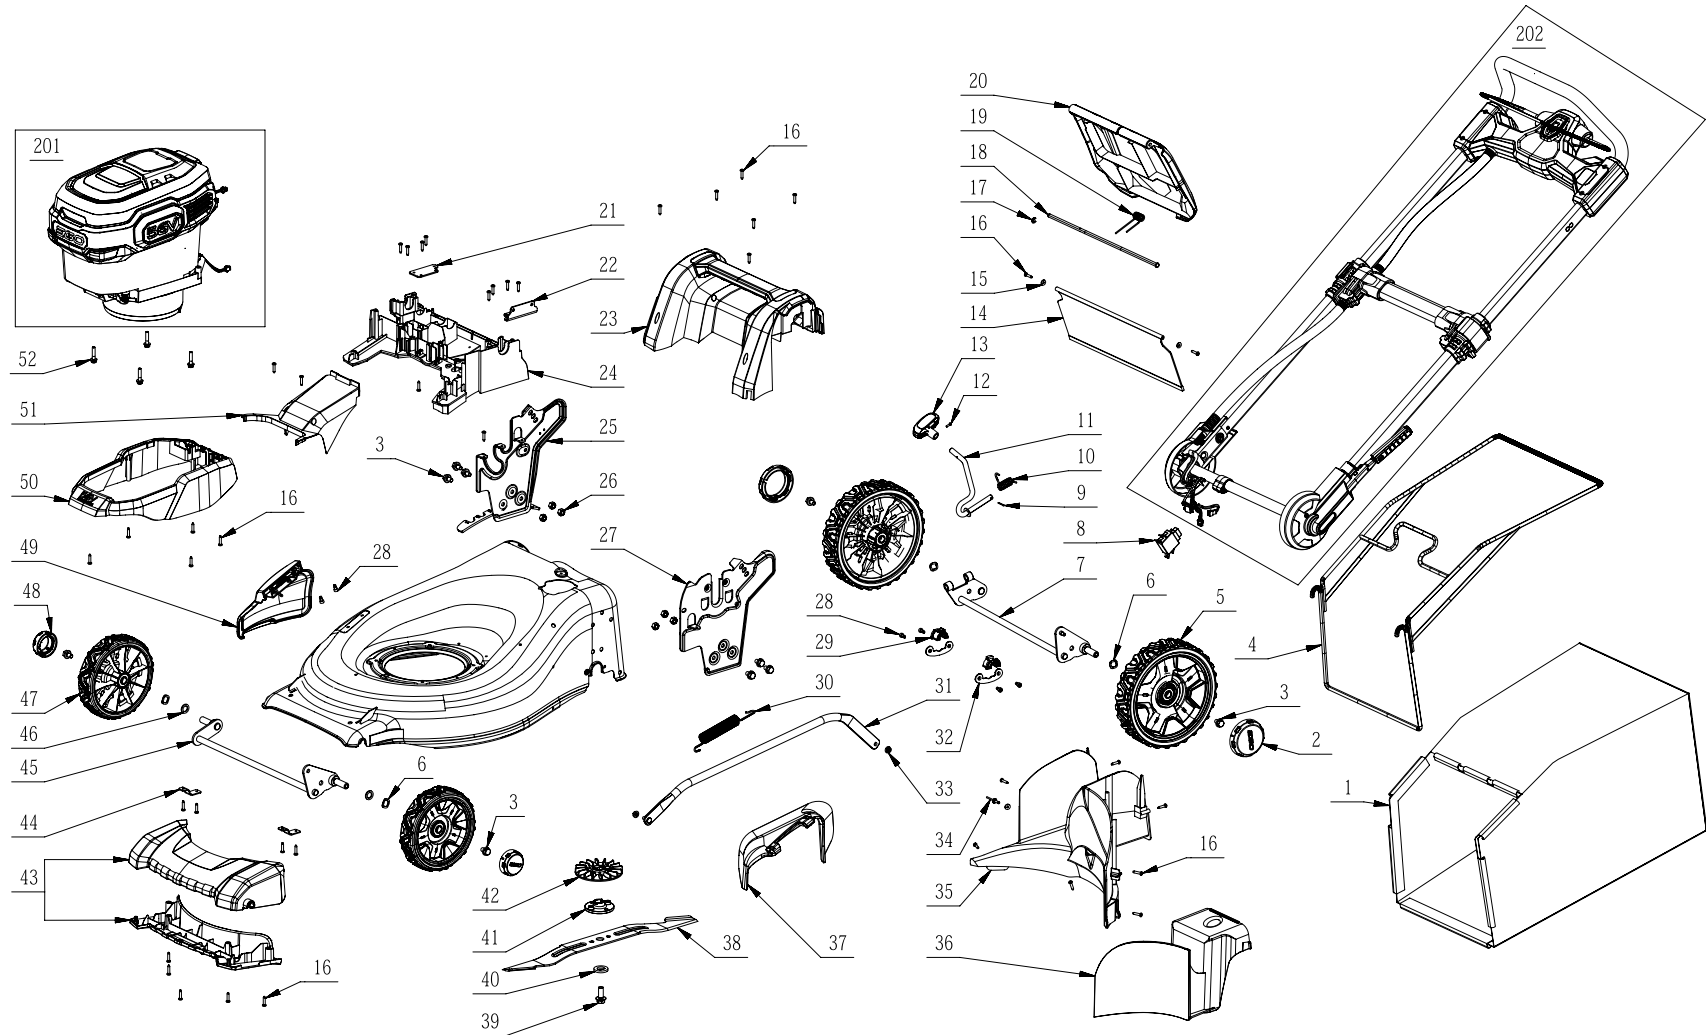

Product Description:Lawn Mower
Model Number:LM2020
Body Number:1000007002_S
Version: A
Issue Date: 2020/06/06