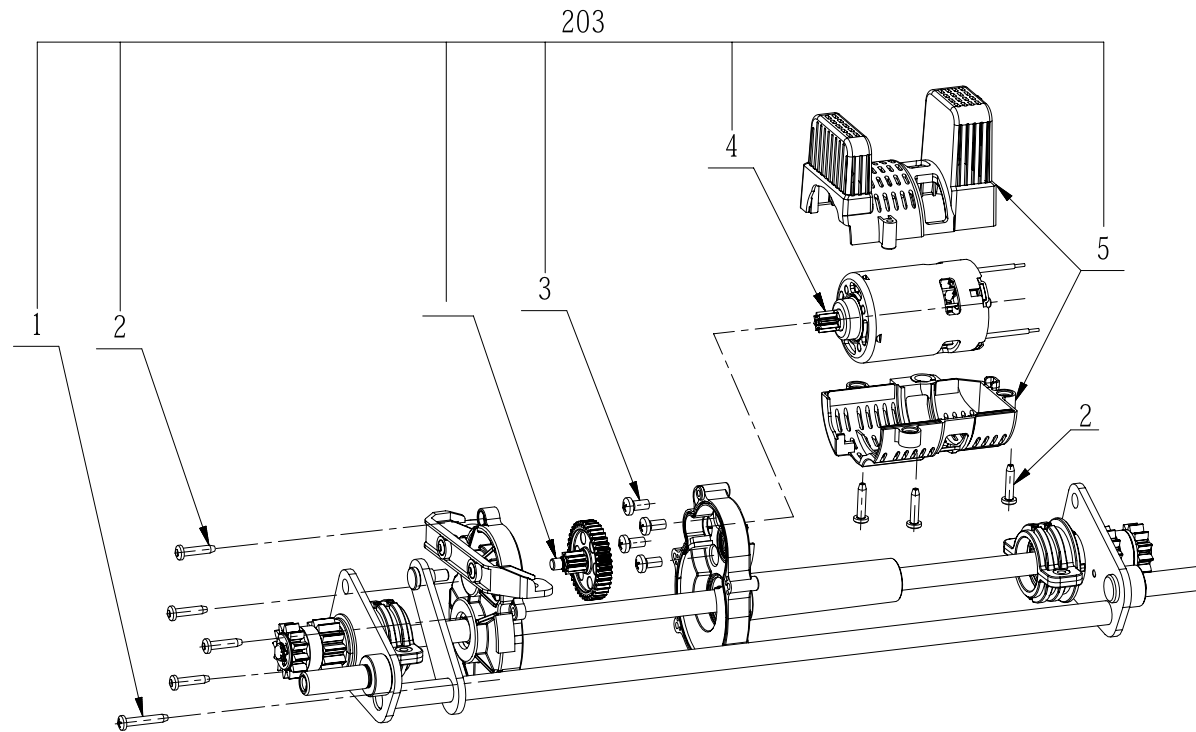

No.	Product Model#	Part Number	Description	Qty
203-3	LM2100SP	3421676001	AI Cover	1
203-4	LM2100SP	5650015012	Spring Washer	2
203-5	LM2100SP	5620220001	Screw	2
203-6	LM2100SP	3703931002	Gasket	1
203-7	LM2100SP	3520868001	Planet Gear	3
203-8	LM2100SP	5610060004	Tapping Screw	4
203-9	LM2100SP	3520519001	Ring Gear	1
203-10	LM2100SP	2824425001	Shaft ASSY	1
203-11	LM2100SP	3520672001	Shaft Connector	2
203-12	LM2100SP	3126674001	Connector	1

Product Description: Lawn Mower
Model Number: LM2100SP
Body Number: 1000012001_S
Version: B
Issue Date: 2020/03/31

Service Part List_LM2100SP_Version B

No.	Product Model#	Part Number	Description	Qty
1	LM2100SP	3705442002	Bag Frame	1
2	LM2100SP	3800109002	Grass Catcher	1
3	LM2100SP	3127911001	Side Discharge Chute	1
4	LM2100SP	3127924001	Mulch Plug	1
5	LM2100SP	5610042014	Tapping Screw	55
6	LM2100SP	5650004001	Plain Washer	5
7	LM2100SP	3126391001	Trail Shield	1
8	LM2100SP	5610032004	Tapping Screw	2
9	LM2100SP	3126912001	Decorative Cover	1
10	LM2100SP	5660003003	E Ring	1
11	LM2100SP	2824250001	Handle Lever Set	1
12	LM2100SP	3550048003	Pin	1
13	LM2100SP	3660565001	Compression Spring	1
15	LM2100SP	2824265002	Service Cover Assembly	1
16	LM2100SP	3705398001	Mounting Plate	2
17	LM2100SP	3705896001	Depth Stop Plate	1
18	LM2100SP	3128083001	Rubber Pad	1
19	LM2100SP	3700353001	Washer	1
20	LM2100SP	2830076005	Electric Assembly	1
21	LM2100SP	3706018001	Spongy Cushion	1
23	LM2100SP	3127738001	Rubber Gasket	2
24	LM2100SP	4870566002	Push Switch	1
25	LM2100SP	5670345001	Shaft	1
26	LM2100SP	3660559001	Torsion Spring	1
27	LM2100SP	3126689003	Rear Cover	1
28	LM2100SP	2824383001	Fixed Set	1
29	LM2100SP	5610047003	Tapping Screw	3
30	LM2100SP	3705397001	Clamp	1
31	LM2100SP	3705142001	Connecting Rod	1
32	LM2100SP	5630013003	Prevailing Torque Hexagon Nut	2
33	LM2100SP	3321478001	Height Adjusting Lever	1
34	LM2100SP	5620065004	Screw	2