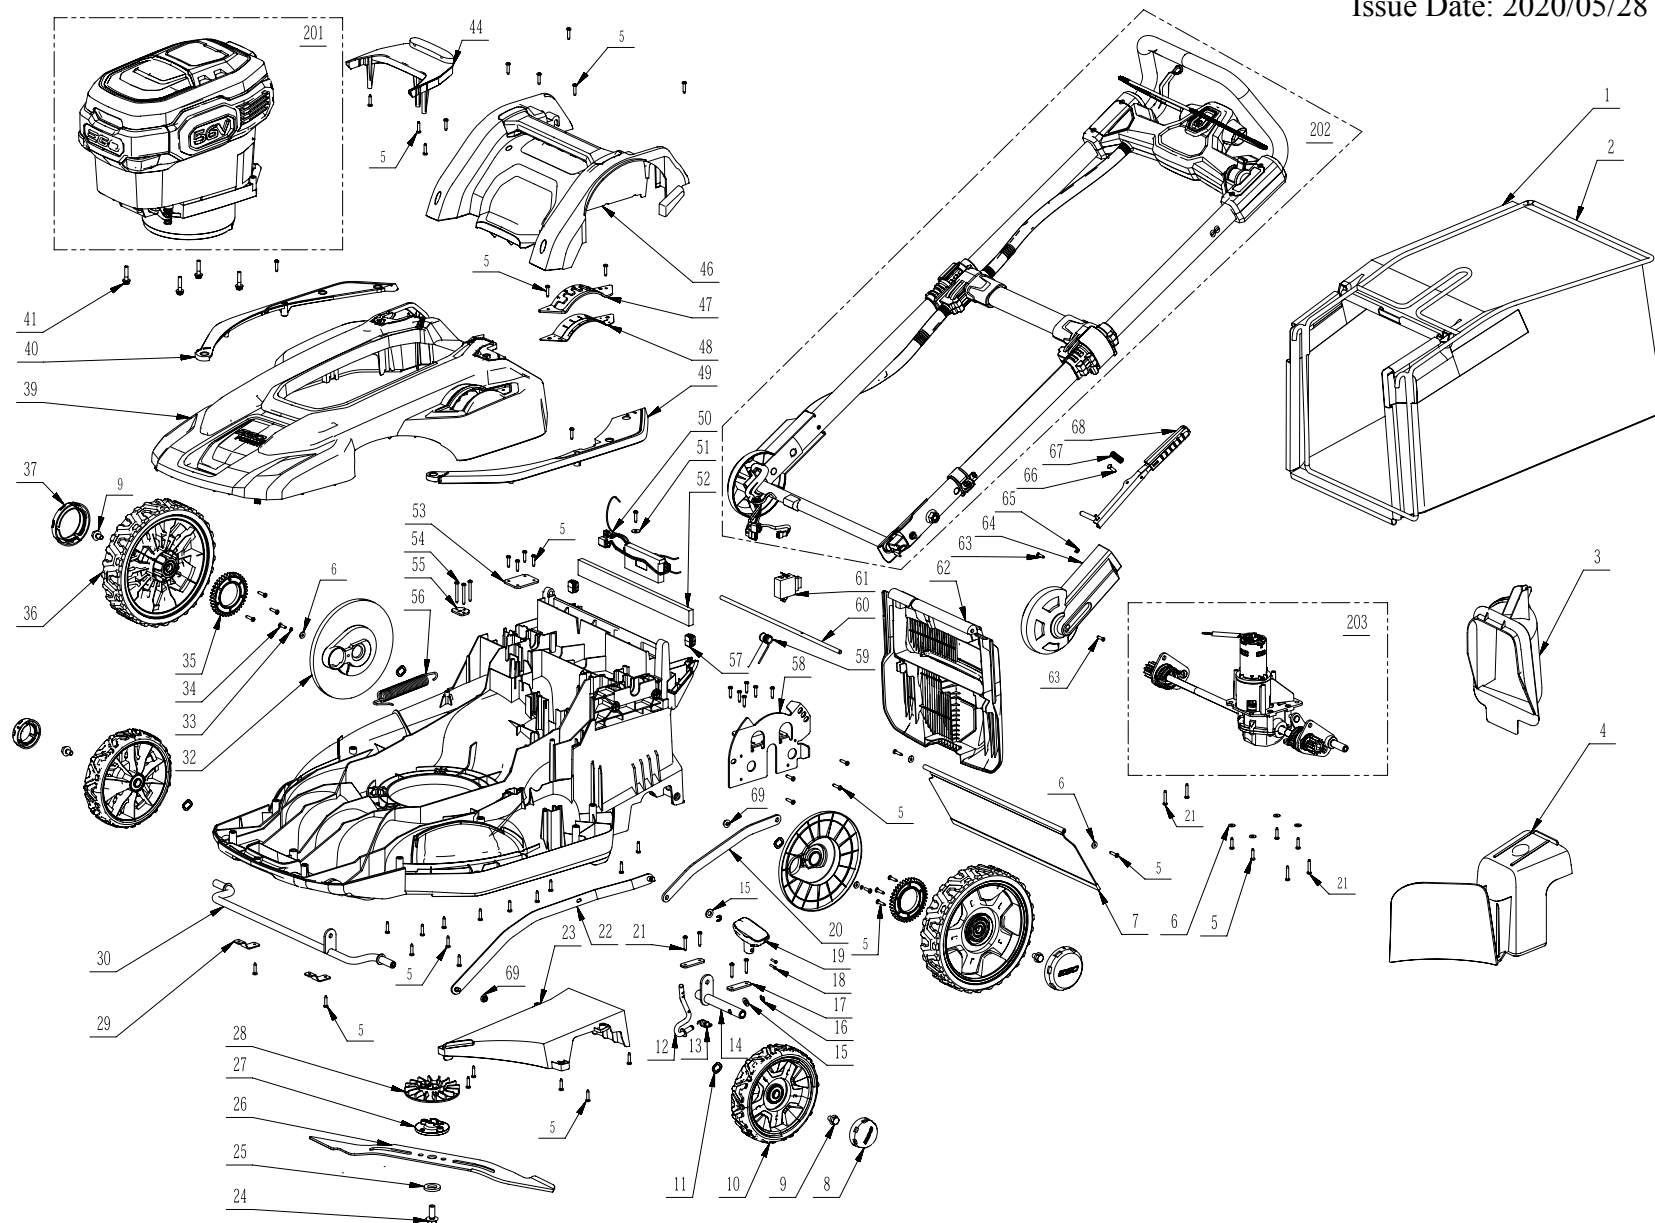

Product Description: Lawn Mower
Model Number: LM2100SP
Body Number: 1000005001_S
Version: A
Issue Date: 2020/05/28

201

Product Description: Lawn Mower
Model Number: LM2100SP
Body Number: 1000005001_S
Version: A
Issue Date: 2020/05/28

Service Part List_LM2100SP_Version A

No.	Product Model#	Part Number	Description	Qty
1	LM2100SP	3800109002	Grass Catcher	1
2	LM2100SP	3705442002	Bag Frame	1
3	LM2100SP	3127911001	Side Discharge Chute ASSY	1
4	LM2100SP	3127924001	Mulch Plug ASSY	1
5	LM2100SP	5610042014	Tapping Screw	63
6	LM2100SP	5650004001	Plain Washer	8
7	LM2100SP	3126391001	Trail Shield	1
8	LM2100SP	3126769001	Hubcap	2
9	LM2100SP	5640010003	Hexagon Flange Bolt	4
10	LM2100SP	2824429001	Wheel Assembly	2
11	LM2100SP	5650453001	Wave Washer	4
12	LM2100SP	2823295001	Handle Lever Set	1
13	LM2100SP	3660558001	Tension Spring	1
14	LM2100SP	2823322001	Shaft ASSY	1
15	LM2100SP	5650025004	Plain Washer	2
16	LM2100SP	5660139002	E Ring	2
17	LM2100SP	3705398001	Mounting Plate	3
18	LM2100SP	5620065004	Screw	2
19	LM2100SP	3321478001	Height Adjusting Lever	1
20	LM2100SP	3705142001	Connecting Rod	1
21	LM2100SP	5610044002	Tapping Screw	8
22	LM2100SP	2824668001	Connecting Rod Set	1
23	LM2100SP	3127925001	Rear Enclosure	1
24	LM2100SP	5640226001	Flange Bolt	1
25	LM2100SP	5650510001	Washer	1
26	LM2100SP	3705938001	Blade	1
27	LM2100SP	3520852002	Motor Bushing	1
28	LM2100SP	3127847001	Fan	1
29	LM2100SP	3705216001	Mounting Plate	2
30	LM2100SP	2824372001	Front Axle Set	1
32	LM2100SP	3127923001	Protecting Cap	2
33	LM2100SP	5650007001	Spring Washer	2