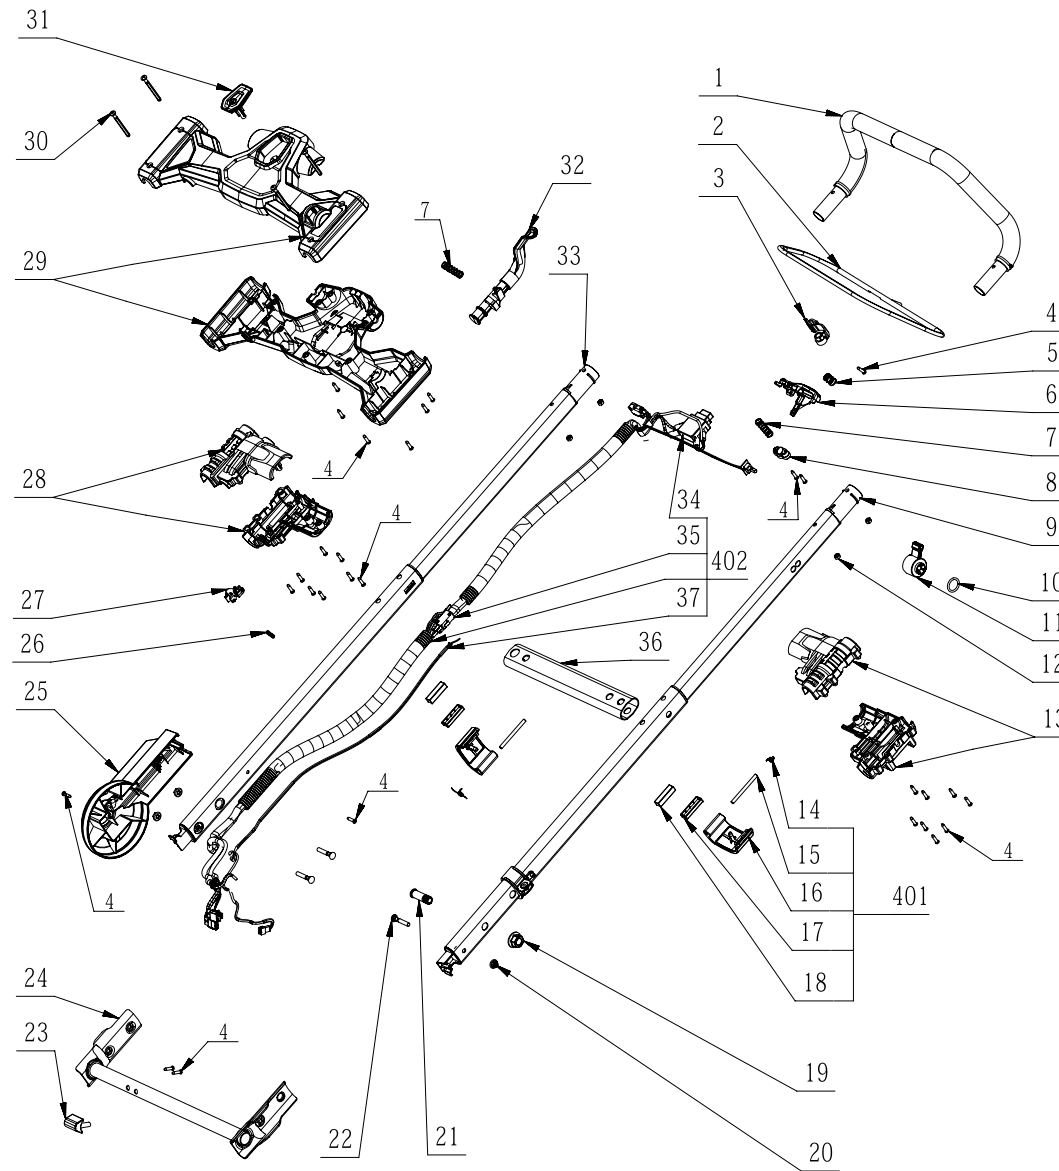

Service Part List_LM2100SP_Version A

No.	Product Model#	Part Number	Description	Qty
1	LM2100SP	3800109002	Grass Catcher	1
2	LM2100SP	3705442002	Bag Frame	1
3	LM2100SP	3127911001	Side Discharge Chute ASSY	1
4	LM2100SP	3127924001	Mulch Plug ASSY	1
5	LM2100SP	5610042014	Tapping Screw	63
6	LM2100SP	5650004001	Plain Washer	8
7	LM2100SP	3126391001	Trail Shield	1
8	LM2100SP	3126769001	Hubcap	2
9	LM2100SP	5640010003	Hexagon Flange Bolt	4
10	LM2100SP	2824429001	Wheel Assembly	2
11	LM2100SP	5650453001	Wave Washer	4
12	LM2100SP	2823295001	Handle Lever Set	1
13	LM2100SP	3660558001	Tension Spring	1
14	LM2100SP	2823322001	Shaft ASSY	1
15	LM2100SP	5650025004	Plain Washer	2
16	LM2100SP	5660139002	E Ring	2
17	LM2100SP	3705398001	Mounting Plate	3
18	LM2100SP	5620065004	Screw	2
19	LM2100SP	3321478001	Height Adjusting Lever	1
20	LM2100SP	3705142001	Connecting Rod	1
21	LM2100SP	5610044002	Tapping Screw	8
22	LM2100SP	2824668001	Connecting Rod Set	1
23	LM2100SP	3127925001	Rear Enclosure	1
24	LM2100SP	5640226001	Flange Bolt	1
25	LM2100SP	5650510001	Washer	1
26	LM2100SP	3705938001	Blade	1
27	LM2100SP	3520852002	Motor Bushing	1
28	LM2100SP	3127847001	Fan	1
29	LM2100SP	3705216001	Mounting Plate	2
30	LM2100SP	2824372001	Front Axle Set	1
32	LM2100SP	3127923001	Protecting Cap	2
33	LM2100SP	5650007001	Spring Washer	2