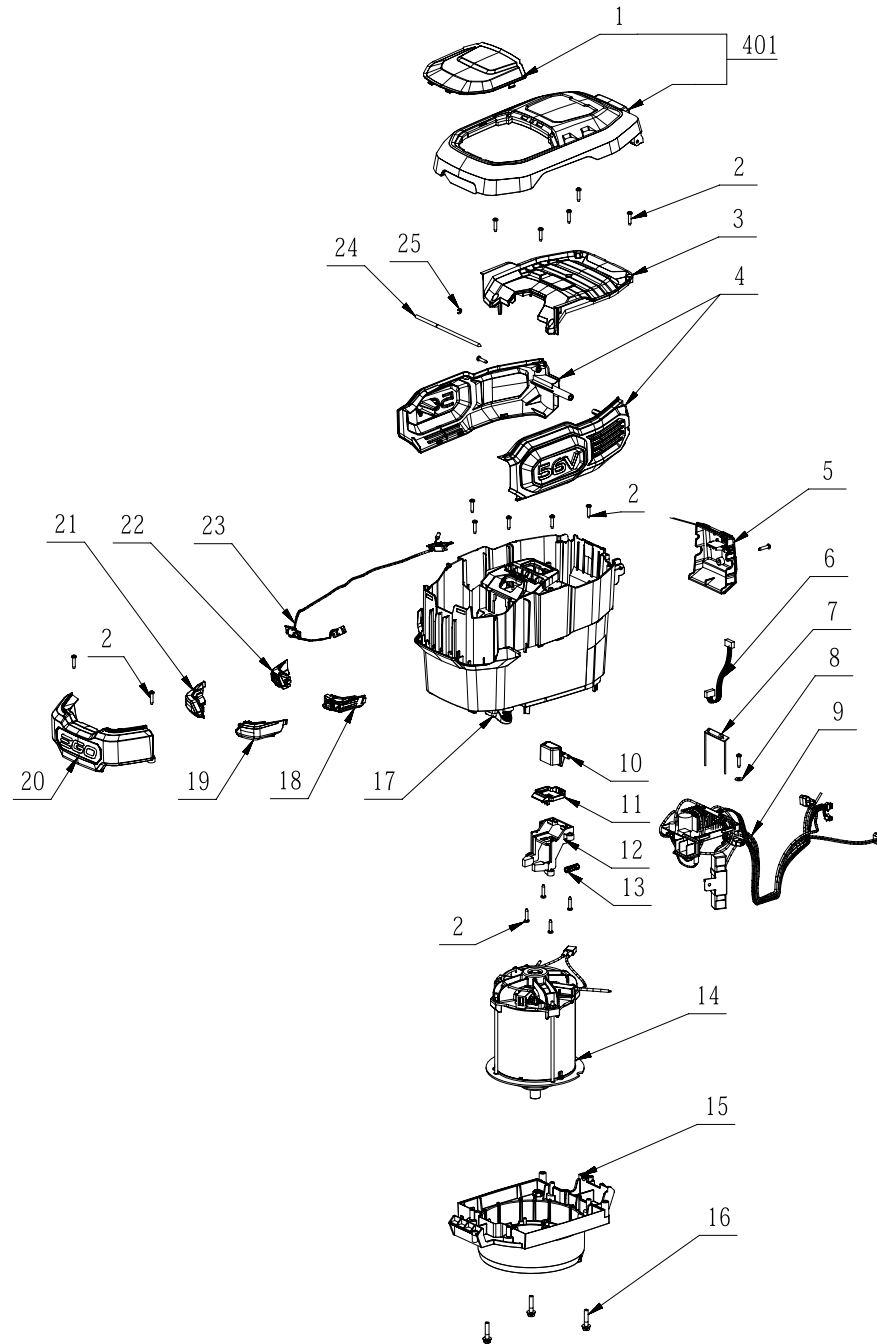

Service Part List_LM2100SP_Version A

No.	Product Model#	Part Number	Description	Qty
1	LM2100SP	3800109002	Grass Catcher	1
2	LM2100SP	3705442002	Bag Frame	1
3	LM2100SP	3127911001	Side Discharge Chute ASSY	1
4	LM2100SP	3127924001	Mulch Plug ASSY	1
5	LM2100SP	5610042014	Tapping Screw	63
6	LM2100SP	5650004001	Plain Washer	8
7	LM2100SP	3126391001	Trail Shield	1
8	LM2100SP	3126769001	Hubcap	2
9	LM2100SP	5640010003	Hexagon Flange Bolt	4
10	LM2100SP	2824429001	Wheel Assembly	2
11	LM2100SP	5650453001	Wave Washer	4
12	LM2100SP	2823295001	Handle Lever Set	1
13	LM2100SP	3660558001	Tension Spring	1
14	LM2100SP	2823322001	Shaft ASSY	1
15	LM2100SP	5650025004	Plain Washer	2
16	LM2100SP	5660139002	E Ring	2
17	LM2100SP	3705398001	Mounting Plate	3
18	LM2100SP	5620065004	Screw	2
19	LM2100SP	3321478001	Height Adjusting Lever	1
20	LM2100SP	3705142001	Connecting Rod	1
21	LM2100SP	5610044002	Tapping Screw	8
22	LM2100SP	2824668001	Connecting Rod Set	1
23	LM2100SP	3127925001	Rear Enclosure	1
24	LM2100SP	5640226001	Flange Bolt	1
25	LM2100SP	5650510001	Washer	1
26	LM2100SP	3705938001	Blade	1
27	LM2100SP	3520852002	Motor Bushing	1
28	LM2100SP	3127847001	Fan	1
29	LM2100SP	3705216001	Mounting Plate	2
30	LM2100SP	2824372001	Front Axle Set	1
32	LM2100SP	3127923001	Protecting Cap	2
33	LM2100SP	5650007001	Spring Washer	2