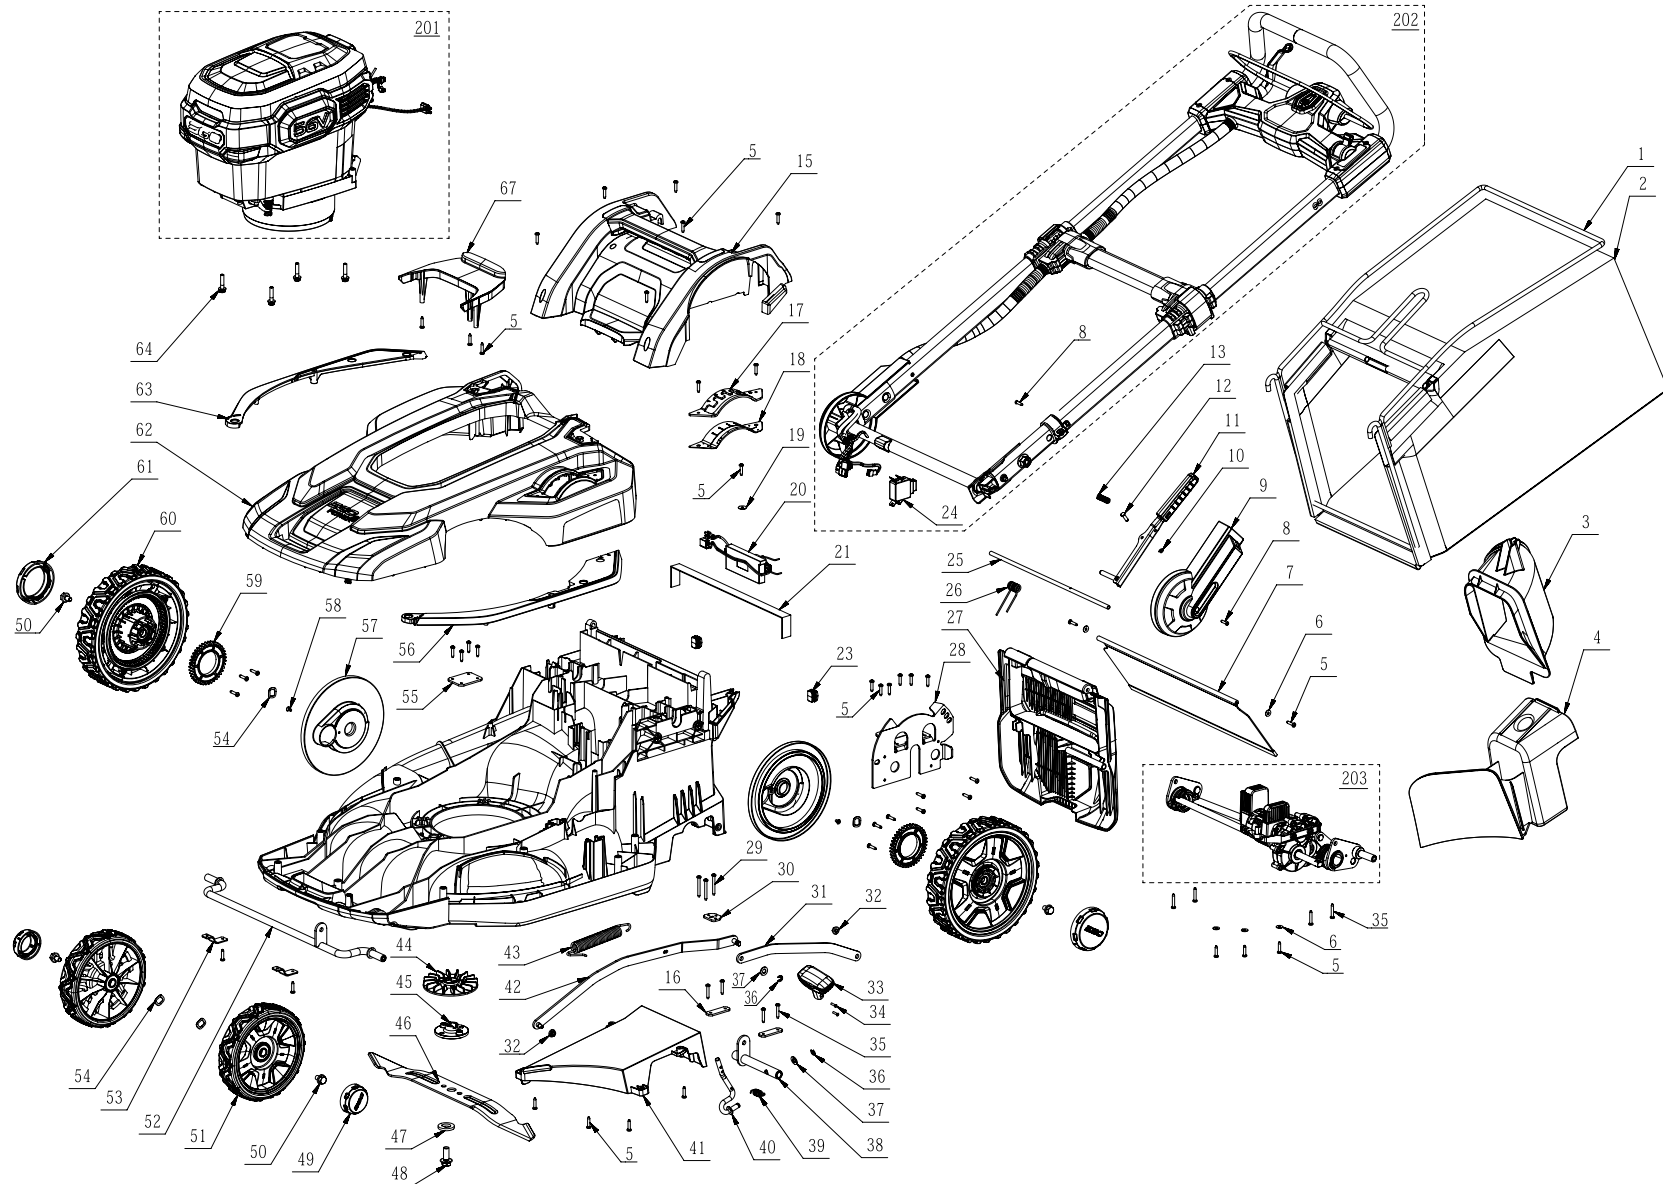

No.	Product Model#	Part Number	Description	Qty
203-3	LM2100SP	3421676001	AI Cover	1
203-4	LM2100SP	5650015012	Spring Washer	2
203-5	LM2100SP	5620220001	Screw	2
203-6	LM2100SP	3703931002	Gasket	1
203-7	LM2100SP	3520868001	Planet Gear	3
203-8	LM2100SP	5610060004	Tapping Screw	4
203-9	LM2100SP	3520519001	Ring Gear	1
203-10	LM2100SP	2824425001	Shaft ASSY	1
203-11	LM2100SP	3520672001	Shaft Connector	2
203-12	LM2100SP	3126674001	Connector	1

Product Description: Lawn Mower
Model Number: LM2100SP
Body Number: 1000012001_S
Version: B
Issue Date: 2020/03/31