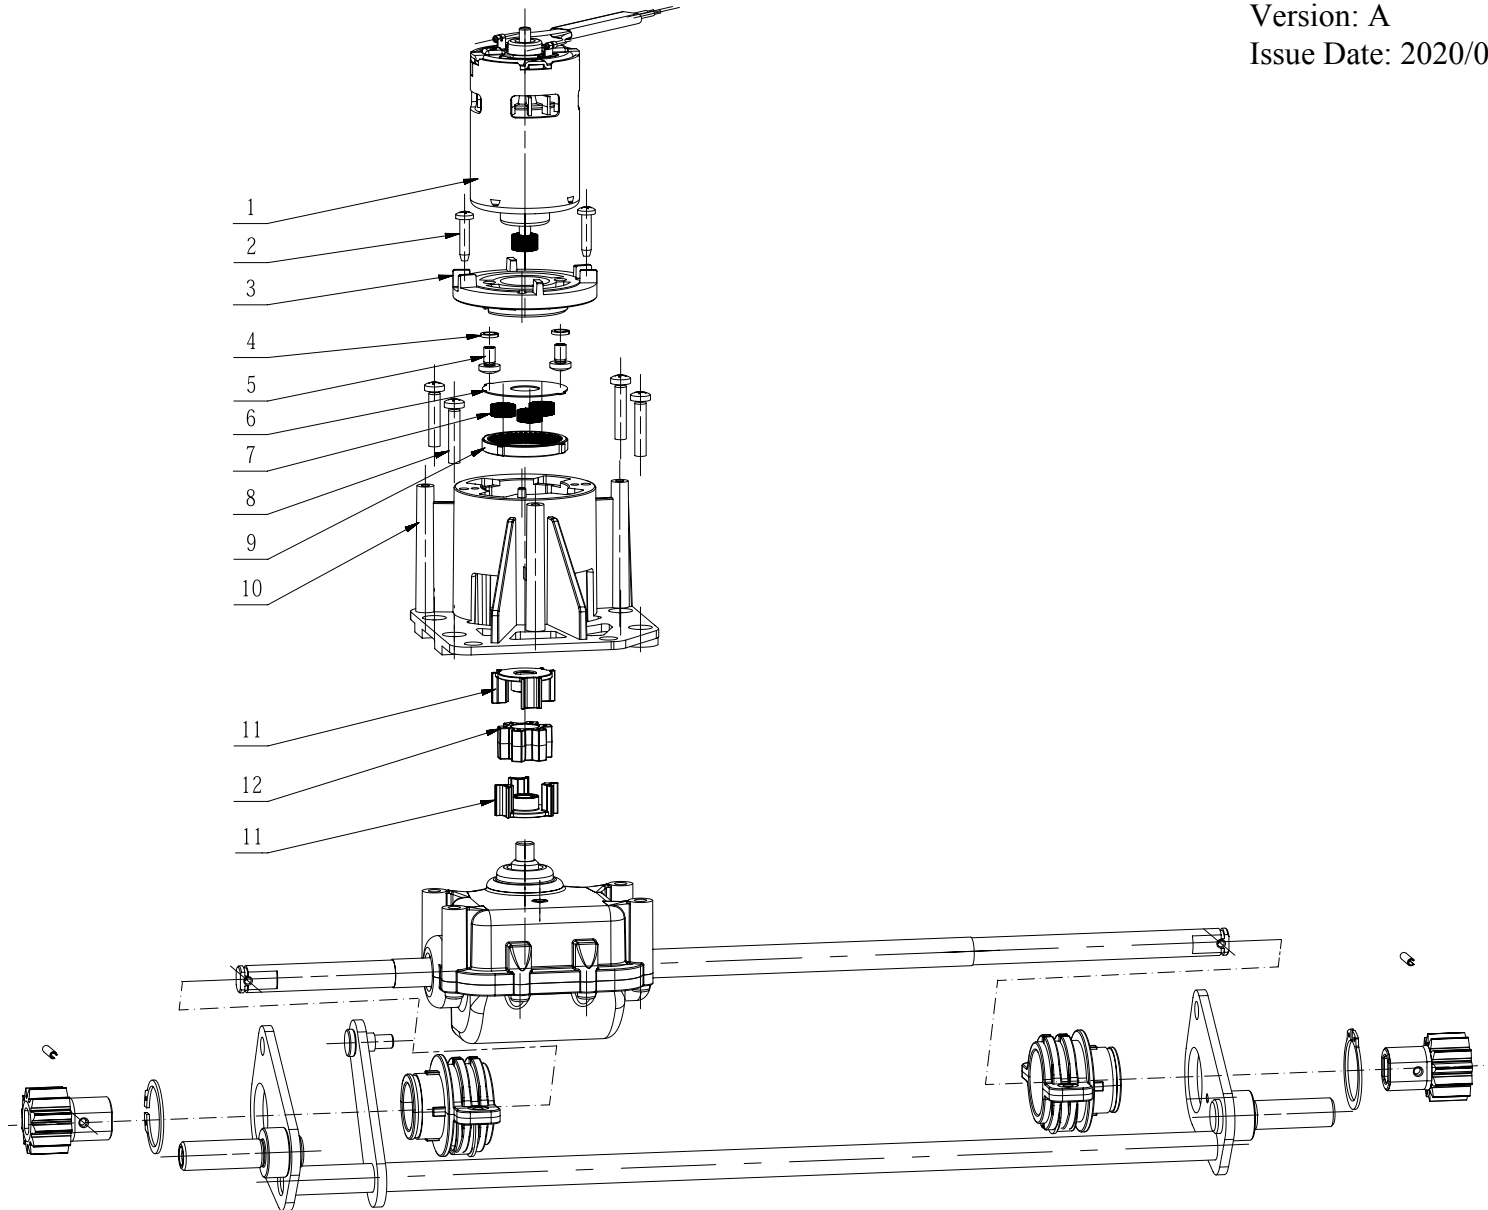

Product Description: Lawn Mower
Model Number: LM2100SP
Body Number: 1000005001_S
Version: A
Issue Date: 2020/05/28

201

Product Description: Lawn Mower
Model Number: LM2100SP
Body Number: 1000005001_S
Version: A
Issue Date: 2020/05/28

Service Part List_LM2100SP_Version A

No.	Product Model#	Part Number	Description	Qty
1	LM2100SP	3800109002	Grass Catcher	1
2	LM2100SP	3705442002	Bag Frame	1
3	LM2100SP	3127911001	Side Discharge Chute ASSY	1
4	LM2100SP	3127924001	Mulch Plug ASSY	1
5	LM2100SP	5610042014	Tapping Screw	63
6	LM2100SP	5650004001	Plain Washer	8
7	LM2100SP	3126391001	Trail Shield	1
8	LM2100SP	3126769001	Hubcap	2
9	LM2100SP	5640010003	Hexagon Flange Bolt	4
10	LM2100SP	2824429001	Wheel Assembly	2
11	LM2100SP	5650453001	Wave Washer	4
12	LM2100SP	2823295001	Handle Lever Set	1
13	LM2100SP	3660558001	Tension Spring	1
14	LM2100SP	2823322001	Shaft ASSY	1
15	LM2100SP	5650025004	Plain Washer	2
16	LM2100SP	5660139002	E Ring	2
17	LM2100SP	3705398001	Mounting Plate	3
18	LM2100SP	5620065004	Screw	2
19	LM2100SP	3321478001	Height Adjusting Lever	1
20	LM2100SP	3705142001	Connecting Rod	1
21	LM2100SP	5610044002	Tapping Screw	8
22	LM2100SP	2824668001	Connecting Rod Set	1
23	LM2100SP	3127925001	Rear Enclosure	1
24	LM2100SP	5640226001	Flange Bolt	1
25	LM2100SP	5650510001	Washer	1
26	LM2100SP	3705938001	Blade	1
27	LM2100SP	3520852002	Motor Bushing	1
28	LM2100SP	3127847001	Fan	1
29	LM2100SP	3705216001	Mounting Plate	2
30	LM2100SP	2824372001	Front Axle Set	1
32	LM2100SP	3127923001	Protecting Cap	2
33	LM2100SP	5650007001	Spring Washer	2