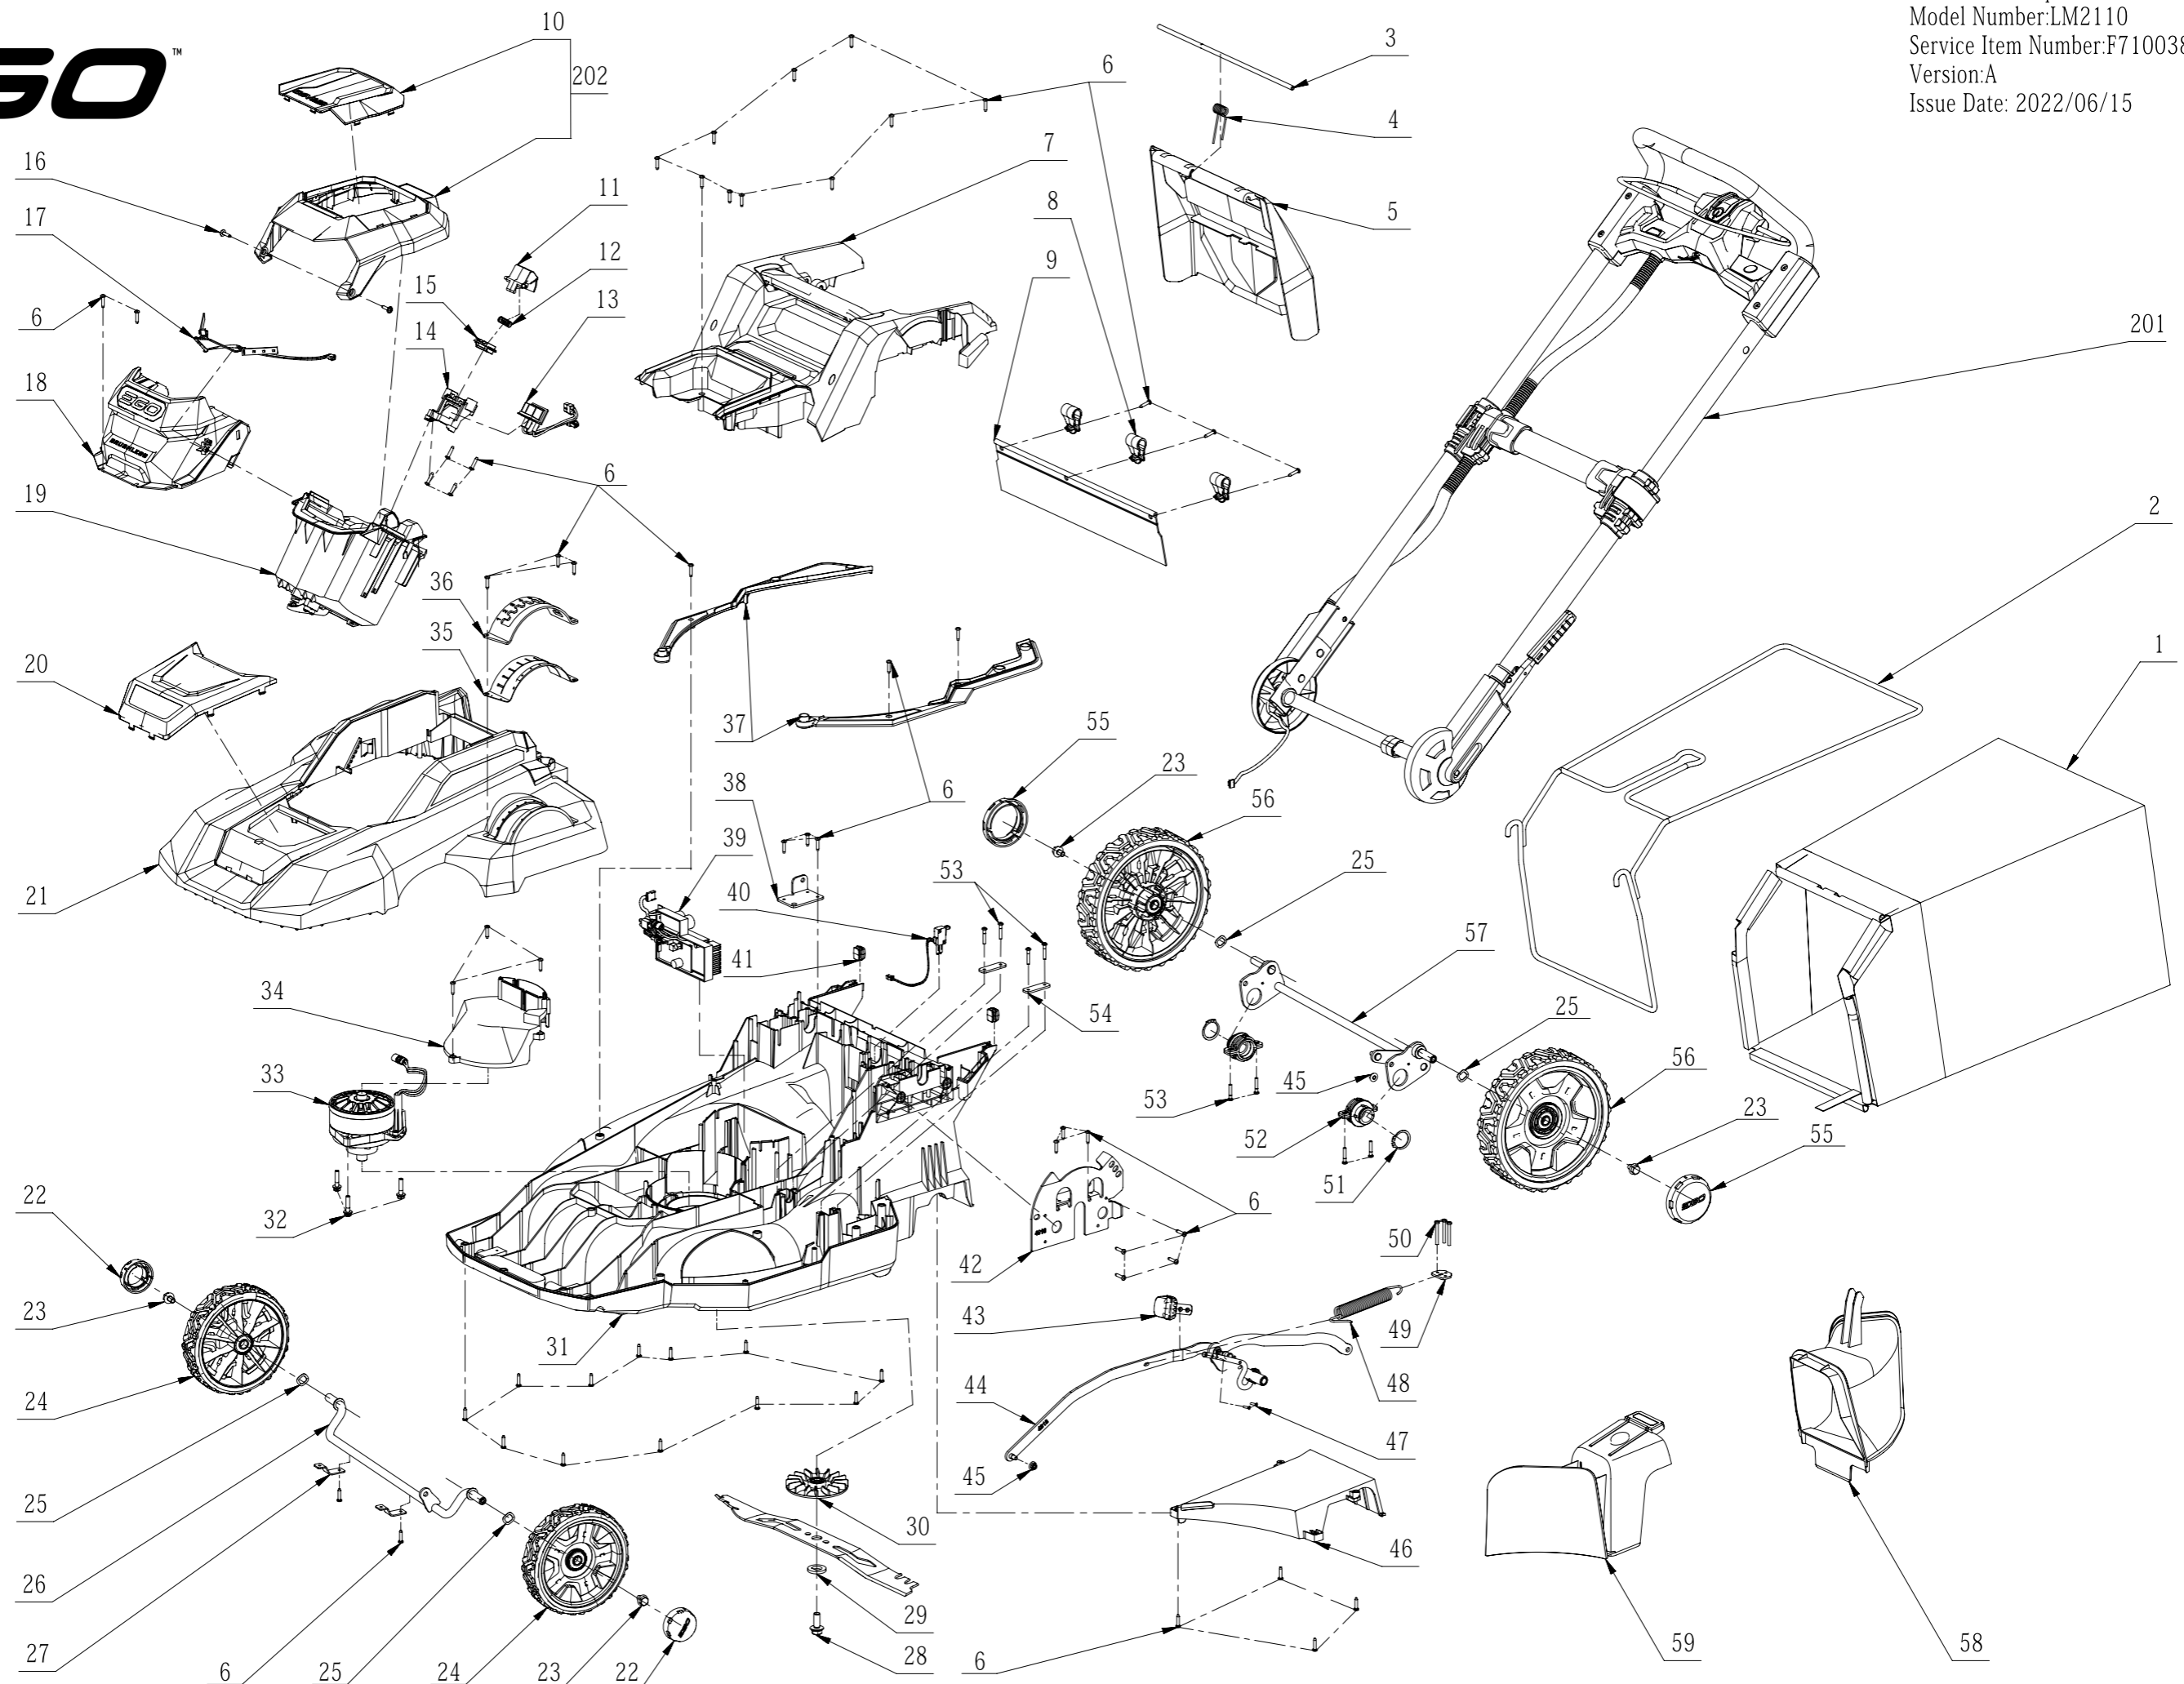

Product Description:Lawn Mower
Model Number:LM2110
Service Item Number:F710038003S01
Version:A
Issue Date: 2022/06/15

Service Part List_LM2110_Vervion A

No.	Product Model#	Part Number	Description	Qty
1	LM2110	3800189001	Grass Catcher	1
2	LM2110	3708309001	Bag Frame	1
3	LM2110	5670345001	Shaft	1
4	LM2110	3660559001	Torsion Spring	1
5	LM2110	3132792001	Rear Cover	1
6	LM2110	5620157006	Hexagon Socket Screw	56
7	LM2110	2828559001	Service Cover Assembly	1
8	LM2110	3129770001	Bevel Support	3
9	LM2110	3129771001	Trail Shield	1
10	LM2110	3132822001	Transparent Guard	1
11	LM2110	3127201001	Release Button	1
12	LM2110	3660013003	Spring1	1
13	LM2110	4860982001	Connecting Seat Wire Assembly	1
14	LM2110	3129439001	Support	1
15	LM2110	3127202001	Power Pack Button	1
16	LM2110	5610893001	Hexalobular Socket Pan Head Flange Tapping Screw	2
17	LM2110	2831085001	LED Electric Assembly	1
18	LM2110	2828560001	Front Cover Assembly	1
19	LM2110	2828561001	Battery Box Assembly	1
20	LM2110	3132808002	Decorative Cover	1
21	LM2110	3132807001	Top Cover	1
22	LM2110	3126769001	Hubcap	2
23	LM2110	5640010003	Hexagon Flange Bolt	4
24	LM2110	2828593001	Front Wheel Assembly	2
25	LM2110	5650453001	Wave Washer	4
26	LM2110	2825628001	Front Axle Set	1
27	LM2110	3705216001	Mounting Plate	2
28	LM2110	5640226002	Flange Bolt	1
29	LM2110	5650510001	Washer	1
30	LM2110	3300032001	Fan	1
31	LM2110	3132817001	Deck	1
32	LM2110	5640217004	Bolt and Washer Set	3
33	LM2110	2730351001	DC Motor	1
34	LM2110	3132793001	Motor Cover	1
35	LM2110	3132810001	Rubber Pad	1
36	LM2110	3706552002	Depth Stop Plate	1
37	LM2110	3900527001	L R Cover Set	1
38	LM2110	3705965001	Pressure Plate	1