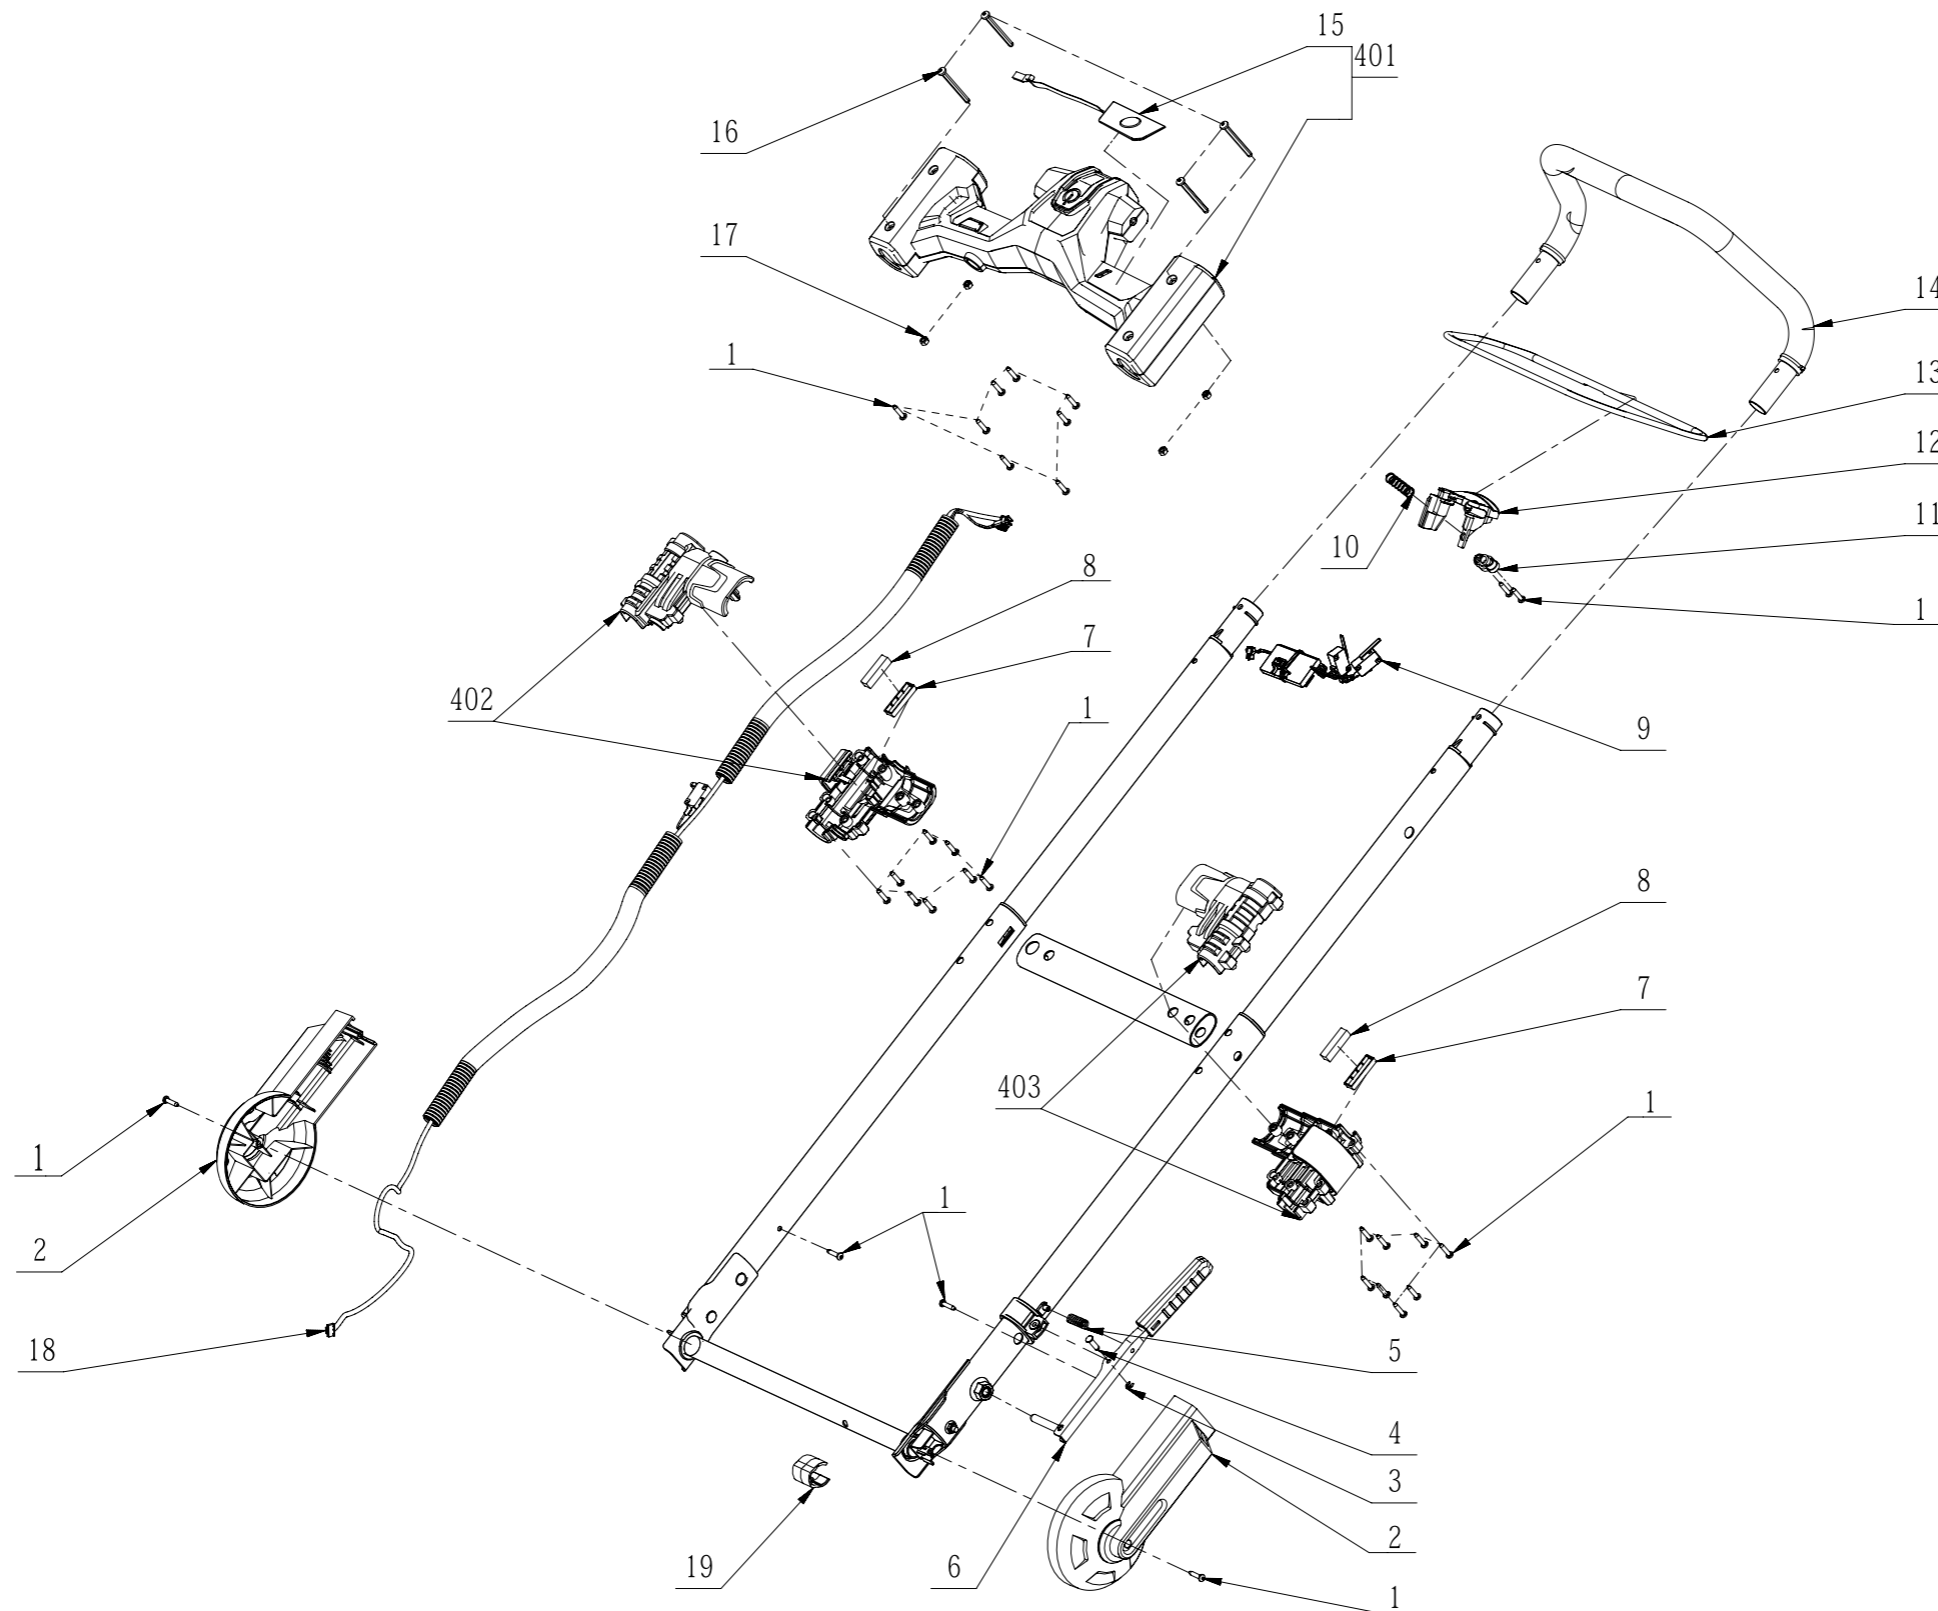

Product Description:Lawn Mower
Model Number:LM2110
Service Item Number:F710038003S01
Version:A
Issue Date: 2022/06/15

Service Part List_LM2110_Vervion A

No.	Product Model#	Part Number	Description	Qty
1	LM2110	3800189001	Grass Catcher	1
2	LM2110	3708309001	Bag Frame	1
3	LM2110	5670345001	Shaft	1
4	LM2110	3660559001	Torsion Spring	1
5	LM2110	3132792001	Rear Cover	1
6	LM2110	5620157006	Hexagon Socket Screw	56
7	LM2110	2828559001	Service Cover Assembly	1
8	LM2110	3129770001	Bevel Support	3
9	LM2110	3129771001	Trail Shield	1
10	LM2110	3132822001	Transparent Guard	1
11	LM2110	3127201001	Release Button	1
12	LM2110	3660013003	Spring1	1
13	LM2110	4860982001	Connecting Seat Wire Assembly	1
14	LM2110	3129439001	Support	1
15	LM2110	3127202001	Power Pack Button	1
16	LM2110	5610893001	Hexalobular Socket Pan Head Flange Tapping Screw	2
17	LM2110	2831085001	LED Electric Assembly	1
18	LM2110	2828560001	Front Cover Assembly	1
19	LM2110	2828561001	Battery Box Assembly	1
20	LM2110	3132808002	Decorative Cover	1
21	LM2110	3132807001	Top Cover	1
22	LM2110	3126769001	Hubcap	2
23	LM2110	5640010003	Hexagon Flange Bolt	4
24	LM2110	2828593001	Front Wheel Assembly	2
25	LM2110	5650453001	Wave Washer	4
26	LM2110	2825628001	Front Axle Set	1
27	LM2110	3705216001	Mounting Plate	2
28	LM2110	5640226002	Flange Bolt	1
29	LM2110	5650510001	Washer	1
30	LM2110	3300032001	Fan	1
31	LM2110	3132817001	Deck	1
32	LM2110	5640217004	Bolt and Washer Set	3
33	LM2110	2730351001	DC Motor	1
34	LM2110	3132793001	Motor Cover	1
35	LM2110	3132810001	Rubber Pad	1
36	LM2110	3706552002	Depth Stop Plate	1
37	LM2110	3900527001	L R Cover Set	1
38	LM2110	3705965001	Pressure Plate	1