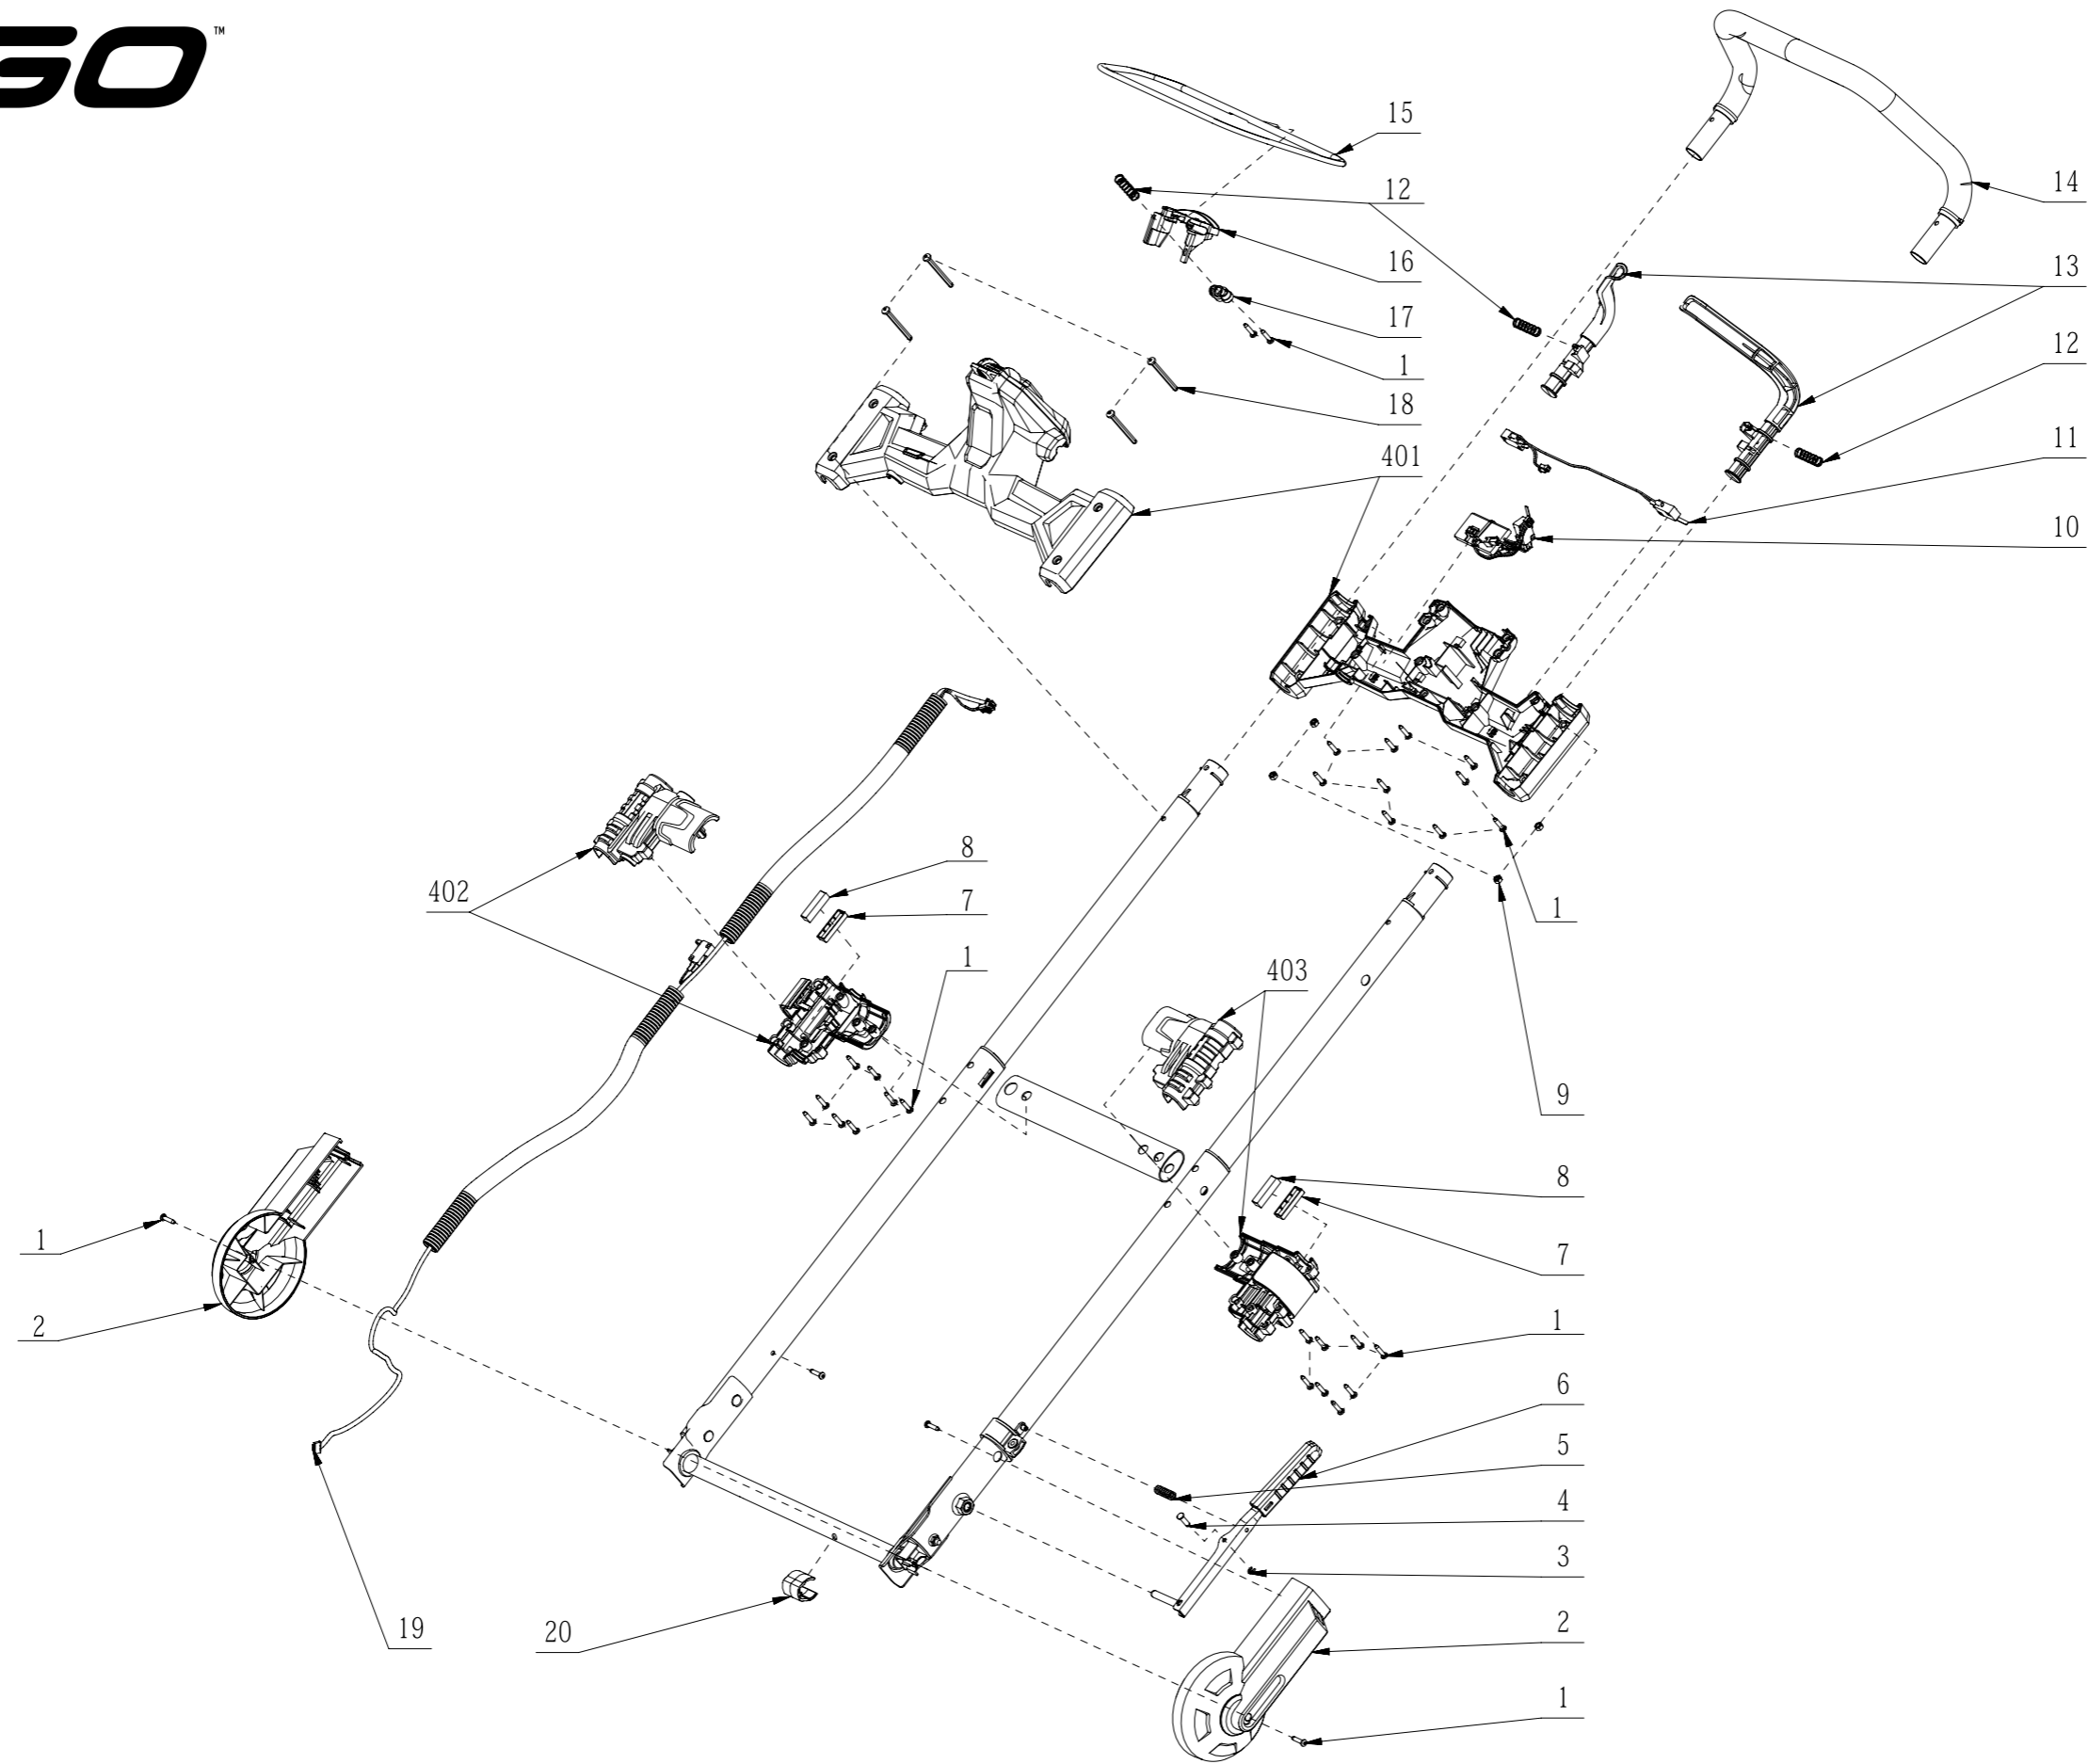

Product Description:Lawn Mower
Model Number:LM2110SP
Body Number:F710042003S01
Version:A
Issue Date: 2022/06/15

Product Description:Lawn Mower
Model Number:LM2110SP
Body Number:2828591001S01
Version:A
Issue Date: 2022/06/15

202

Service Part List_LM2110SP_Vervion A

No.	Product Model#	Part Number	Description	Qty
1	LM2110SP	3800189002	Grass Catcher	1
2	LM2110SP	3708309001	Bag Frame	1
3	LM2110SP	5670345001	Shaft	1
4	LM2110SP	3660559001	Torsion Spring	1
5	LM2110SP	3132792001	Rear Cover	1
6	LM2110SP	3129770001	Bevel Support	3
7	LM2110SP	3129771001	Trail Shield	1
8	LM2110SP	3520933001	Gear	2
9	LM2110SP	2825267001	Wheel Assembly	2
10	LM2110SP	2828559001	Service Cover Assembly	1
11	LM2110SP	3127202001	Power Pack Button	1
12	LM2110SP	3127201001	Release Button	1
13	LM2110SP	3660013003	Spring1	1
14	LM2110SP	3129439001	Support	1
15	LM2110SP	4860982001	Connecting Seat Wire Assembly	1
16	LM2110SP	3132822001	Transparent Guard	1
17	LM2110SP	5610893001	Hexalobular Socket Pan Head Flange Tapping Screw	5
18	LM2110SP	2831085001	LED Electric Assembly	1
19	LM2110SP	2828561001	Battery Box Assembly	1
20	LM2110SP	2828560001	Front Cover Assembly	1
21	LM2110SP	3132808002	Decorative Cover	1
22	LM2110SP	3132807001	Top Cover	1
23	LM2110SP	3126769001	Hubcap	2
24	LM2110SP	3705216001	Mounting Plate	2
25	LM2110SP	5620157006	Hexagon Socket Screw	62
26	LM2110SP	2825628001	Front Axle Set	1
27	LM2110SP	2828600001	Front Wheel Assembly	2
28	LM2110SP	5640226002	Flange Bolt	1
29	LM2110SP	5650510001	Washer	1
30	LM2110SP	3300032001	Fan	1
31	LM2110SP	5640217004	Bolt and Washer Set	3
32	LM2110SP	2730351001	DC Motor	1
33	LM2110SP	3132793001	Motor Cover	1
34	LM2110SP	3132810001	Rubber Pad	1
35	LM2110SP	3706552002	Depth Stop Plate	1
36	LM2110SP	3900527001	L R Cover Set	1
37	LM2110SP	3705965001	Pressure Plate	1
38	LM2110SP	2831076001	4918.2_Main Electric Assembly	1