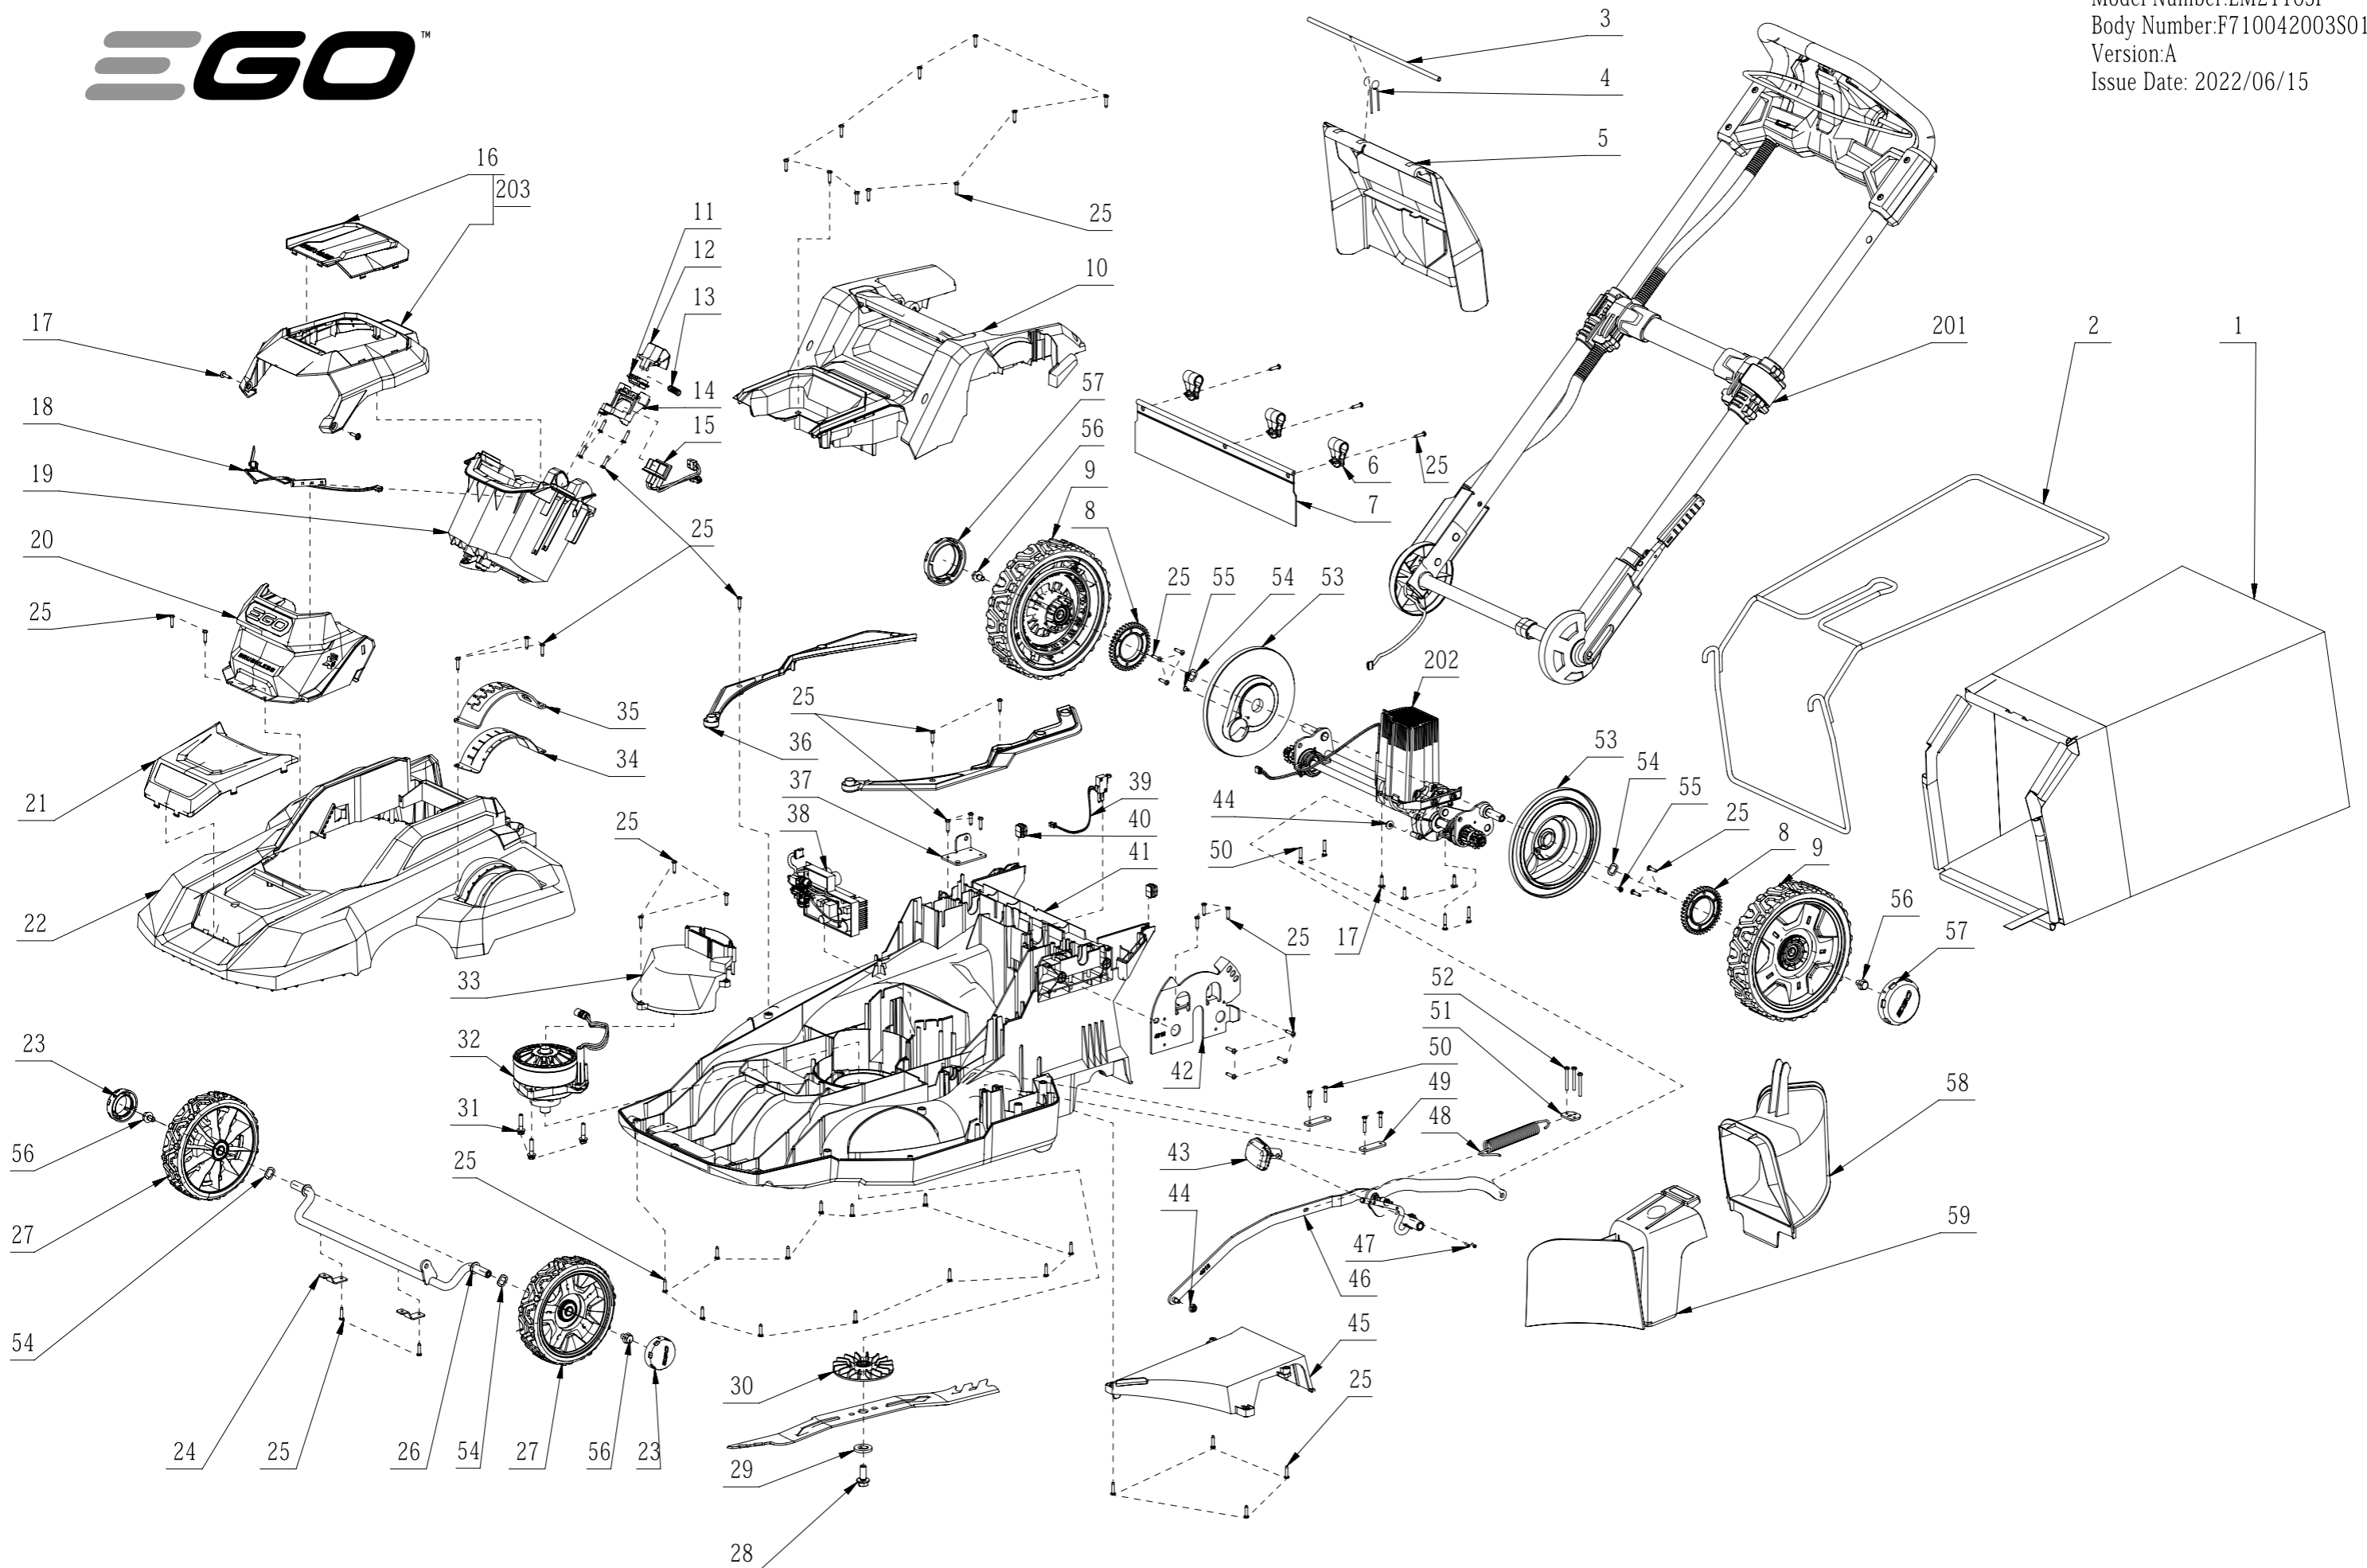

Product Description:Lawn Mower
Model Number:LM2110SP
Body Number:F710042003S01
Version:A
Issue Date: 2022/06/15

Product Description:Lawn Mower
Model Number:LM2110SP
Body Number:2828591001S01
Version:A
Issue Date: 2022/06/15

202

Service Part List_LM2110SP_Vervion A

No.	Product Model#	Part Number	Description	Qty
1	LM2110SP	3800189002	Grass Catcher	1
2	LM2110SP	3708309001	Bag Frame	1
3	LM2110SP	5670345001	Shaft	1
4	LM2110SP	3660559001	Torsion Spring	1
5	LM2110SP	3132792001	Rear Cover	1
6	LM2110SP	3129770001	Bevel Support	3
7	LM2110SP	3129771001	Trail Shield	1
8	LM2110SP	3520933001	Gear	2
9	LM2110SP	2825267001	Wheel Assembly	2
10	LM2110SP	2828559001	Service Cover Assembly	1
11	LM2110SP	3127202001	Power Pack Button	1
12	LM2110SP	3127201001	Release Button	1
13	LM2110SP	3660013003	Spring1	1
14	LM2110SP	3129439001	Support	1
15	LM2110SP	4860982001	Connecting Seat Wire Assembly	1
16	LM2110SP	3132822001	Transparent Guard	1
17	LM2110SP	5610893001	Hexalobular Socket Pan Head Flange Tapping Screw	5
18	LM2110SP	2831085001	LED Electric Assembly	1
19	LM2110SP	2828561001	Battery Box Assembly	1
20	LM2110SP	2828560001	Front Cover Assembly	1
21	LM2110SP	3132808002	Decorative Cover	1
22	LM2110SP	3132807001	Top Cover	1
23	LM2110SP	3126769001	Hubcap	2
24	LM2110SP	3705216001	Mounting Plate	2
25	LM2110SP	5620157006	Hexagon Socket Screw	62
26	LM2110SP	2825628001	Front Axle Set	1
27	LM2110SP	2828600001	Front Wheel Assembly	2
28	LM2110SP	5640226002	Flange Bolt	1
29	LM2110SP	5650510001	Washer	1
30	LM2110SP	3300032001	Fan	1
31	LM2110SP	5640217004	Bolt and Washer Set	3
32	LM2110SP	2730351001	DC Motor	1
33	LM2110SP	3132793001	Motor Cover	1
34	LM2110SP	3132810001	Rubber Pad	1
35	LM2110SP	3706552002	Depth Stop Plate	1
36	LM2110SP	3900527001	L R Cover Set	1
37	LM2110SP	3705965001	Pressure Plate	1
38	LM2110SP	2831076001	4918.2_Main Electric Assembly	1