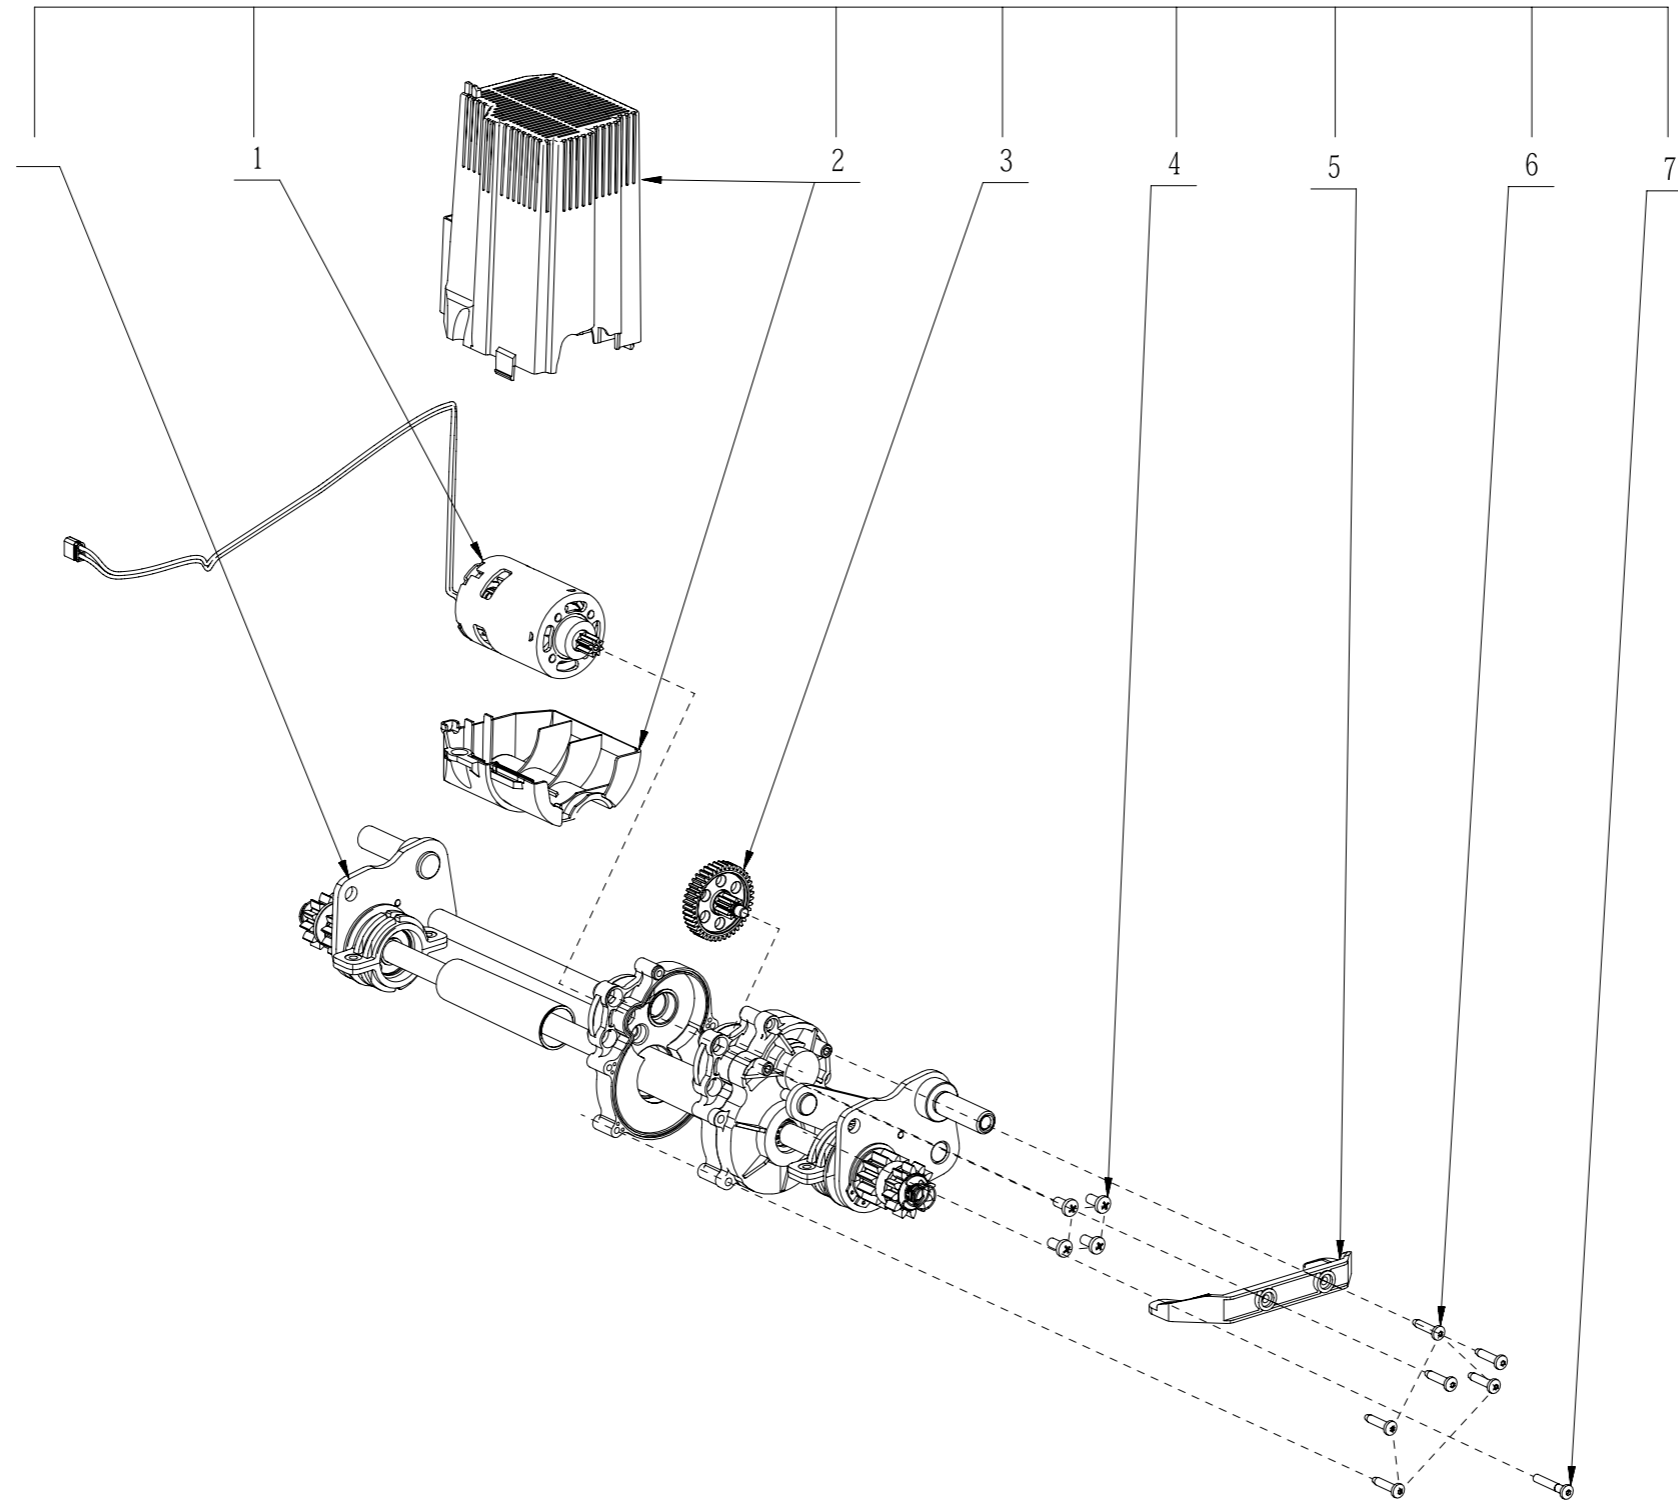

Product Description:Lawn Mower
Model Number:LM2110SP
Body Number:F710042003S01
Version:A
Issue Date: 2022/06/15

Product Description:Lawn Mower
Model Number:LM2110SP
Body Number:2828591001S01
Version:A
Issue Date: 2022/06/15

202

Service Part List_LM2110SP_Vervion A

No.	Product Model#	Part Number	Description	Qty
1	LM2110SP	3800189002	Grass Catcher	1
2	LM2110SP	3708309001	Bag Frame	1
3	LM2110SP	5670345001	Shaft	1
4	LM2110SP	3660559001	Torsion Spring	1
5	LM2110SP	3132792001	Rear Cover	1
6	LM2110SP	3129770001	Bevel Support	3
7	LM2110SP	3129771001	Trail Shield	1
8	LM2110SP	3520933001	Gear	2
9	LM2110SP	2825267001	Wheel Assembly	2
10	LM2110SP	2828559001	Service Cover Assembly	1
11	LM2110SP	3127202001	Power Pack Button	1
12	LM2110SP	3127201001	Release Button	1
13	LM2110SP	3660013003	Spring1	1
14	LM2110SP	3129439001	Support	1
15	LM2110SP	4860982001	Connecting Seat Wire Assembly	1
16	LM2110SP	3132822001	Transparent Guard	1
17	LM2110SP	5610893001	Hexalobular Socket Pan Head Flange Tapping Screw	5
18	LM2110SP	2831085001	LED Electric Assembly	1
19	LM2110SP	2828561001	Battery Box Assembly	1
20	LM2110SP	2828560001	Front Cover Assembly	1
21	LM2110SP	3132808002	Decorative Cover	1
22	LM2110SP	3132807001	Top Cover	1
23	LM2110SP	3126769001	Hubcap	2
24	LM2110SP	3705216001	Mounting Plate	2
25	LM2110SP	5620157006	Hexagon Socket Screw	62
26	LM2110SP	2825628001	Front Axle Set	1
27	LM2110SP	2828600001	Front Wheel Assembly	2
28	LM2110SP	5640226002	Flange Bolt	1
29	LM2110SP	5650510001	Washer	1
30	LM2110SP	3300032001	Fan	1
31	LM2110SP	5640217004	Bolt and Washer Set	3
32	LM2110SP	2730351001	DC Motor	1
33	LM2110SP	3132793001	Motor Cover	1
34	LM2110SP	3132810001	Rubber Pad	1
35	LM2110SP	3706552002	Depth Stop Plate	1
36	LM2110SP	3900527001	L R Cover Set	1
37	LM2110SP	3705965001	Pressure Plate	1
38	LM2110SP	2831076001	4918.2_Main Electric Assembly	1