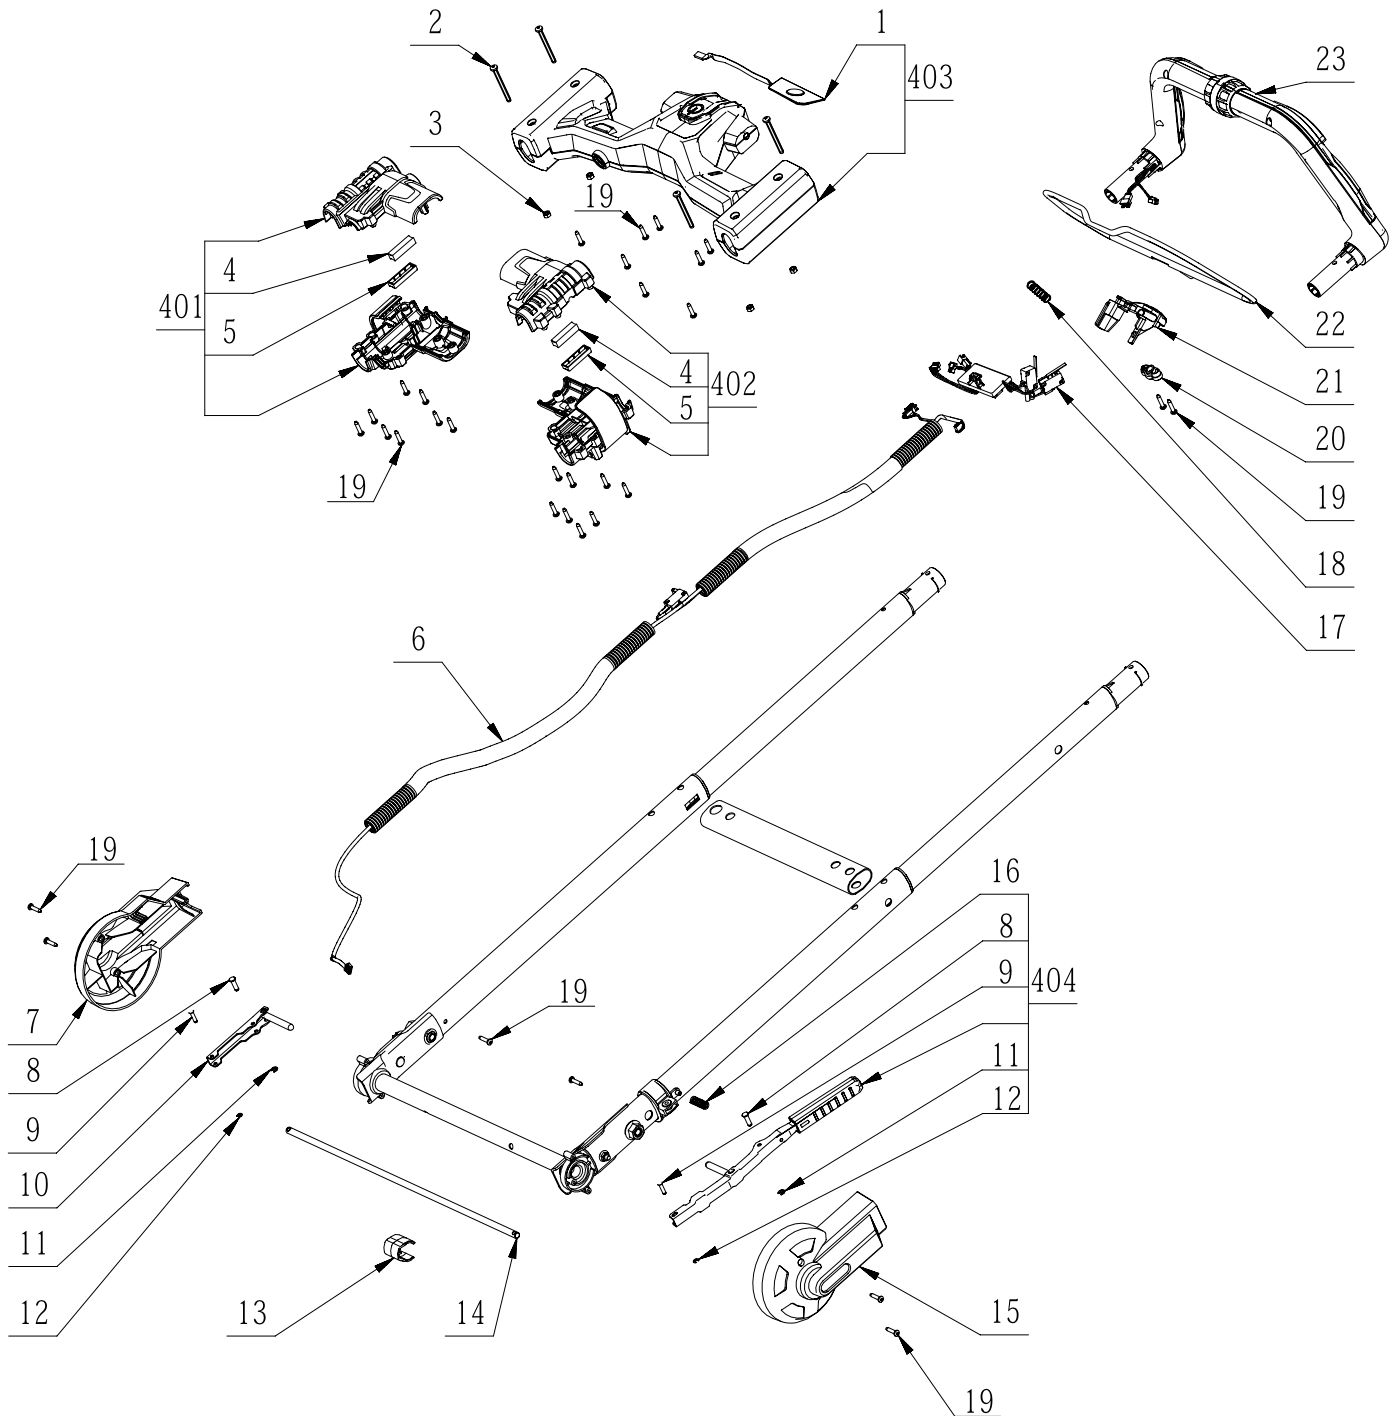

Product Description: Lawn Mower
Model Number: LM2150SP
Body Number: 1000017002_S
Version: A
Issue Date: 2022/03/16

Product Description: Lawn Mower
Model Number: LM2150SP
Body Number: 1000017002_S
Version: A
Issue Date: 2022/03/16

201

Product Description: Lawn Mower
Model Number: LM2150SP
Body Number: 1000017002_S
Version: A
Issue Date: 2022/03/16

202

Product Description: Lawn Mower
Model Number: LM2150SP
Body Number: 1000017002_S
Version: A
Issue Date: 2022/03/16

No.	Product Model#	Part Number	Description	Qty
1	LM2150SP	3707494002	Blade	1
2	LM2150SP	3707066004	Blade	1
3	LM2150SP	3800109002	Grass Catcher	1
4	LM2150SP	3129809001	Side Discharge Chute	1
5	LM2150SP	3129653001	Mulch Plug	1
6	LM2150SP	3705442002	Bag Frame	1
7	LM2150SP	2826165001	Switch Assembly	1
8	LM2150SP	3126765001	Hubcap	2
9	LM2150SP	5640010003	Hexagon Flange Bolt	4
10	LM2150SP	2825267001	Wheel Assembly	2
11	LM2150SP	3520933001	Gear	2
12	LM2150SP	5620157006	Hexagon Socket Screw	57
13	LM2150SP	5650453001	Wave Washer	4
14	LM2150SP	5620067010	Screw	2
15	LM2150SP	3128946001	Protecting Cap	2
16	LM2150SP	5620480002	Screw	8
17	LM2150SP	5650004001	Plain Washer	2
18	LM2150SP	3127738001	Rubber Gasket	2
19	LM2150SP	3660559001	Torsion Spring	1
20	LM2150SP	3126689003	Rear Cover	1
21	LM2150SP	3129771001	Trail Shield	1
22	LM2150SP	3129770001	Bevel Support	3
23	LM2150SP	5630013003	Prevailing Torque Hexagon Nut	2
24	LM2150SP	3403110001	Fan	1
25	LM2150SP	5640321002	Bolt	2
26	LM2150SP	2827669001	Blade	1
27	LM2150SP	3707130003	Blade	1
28	LM2150SP	5630351002	Prevailing Torque Hexagon Lock Nut	2
29	LM2150SP	5650705002	Washer	1
30	LM2150SP	5640226002	Flange Bolt	1
31	LM2150SP	5640217004	Bolt and Washer Set	4
32	LM2150SP	3322429001	Height Adjusting Lever	1
33	LM2150SP	5620065004	Screw	2
34	LM2150SP	3708334001	Depth Stop Plate	1
35	LM2150SP	2826100002	Dust Board ASSY	1
36	LM2150SP	3126769001	Hubcap	2
37	LM2150SP	2824429003	Wheel Assembly	2