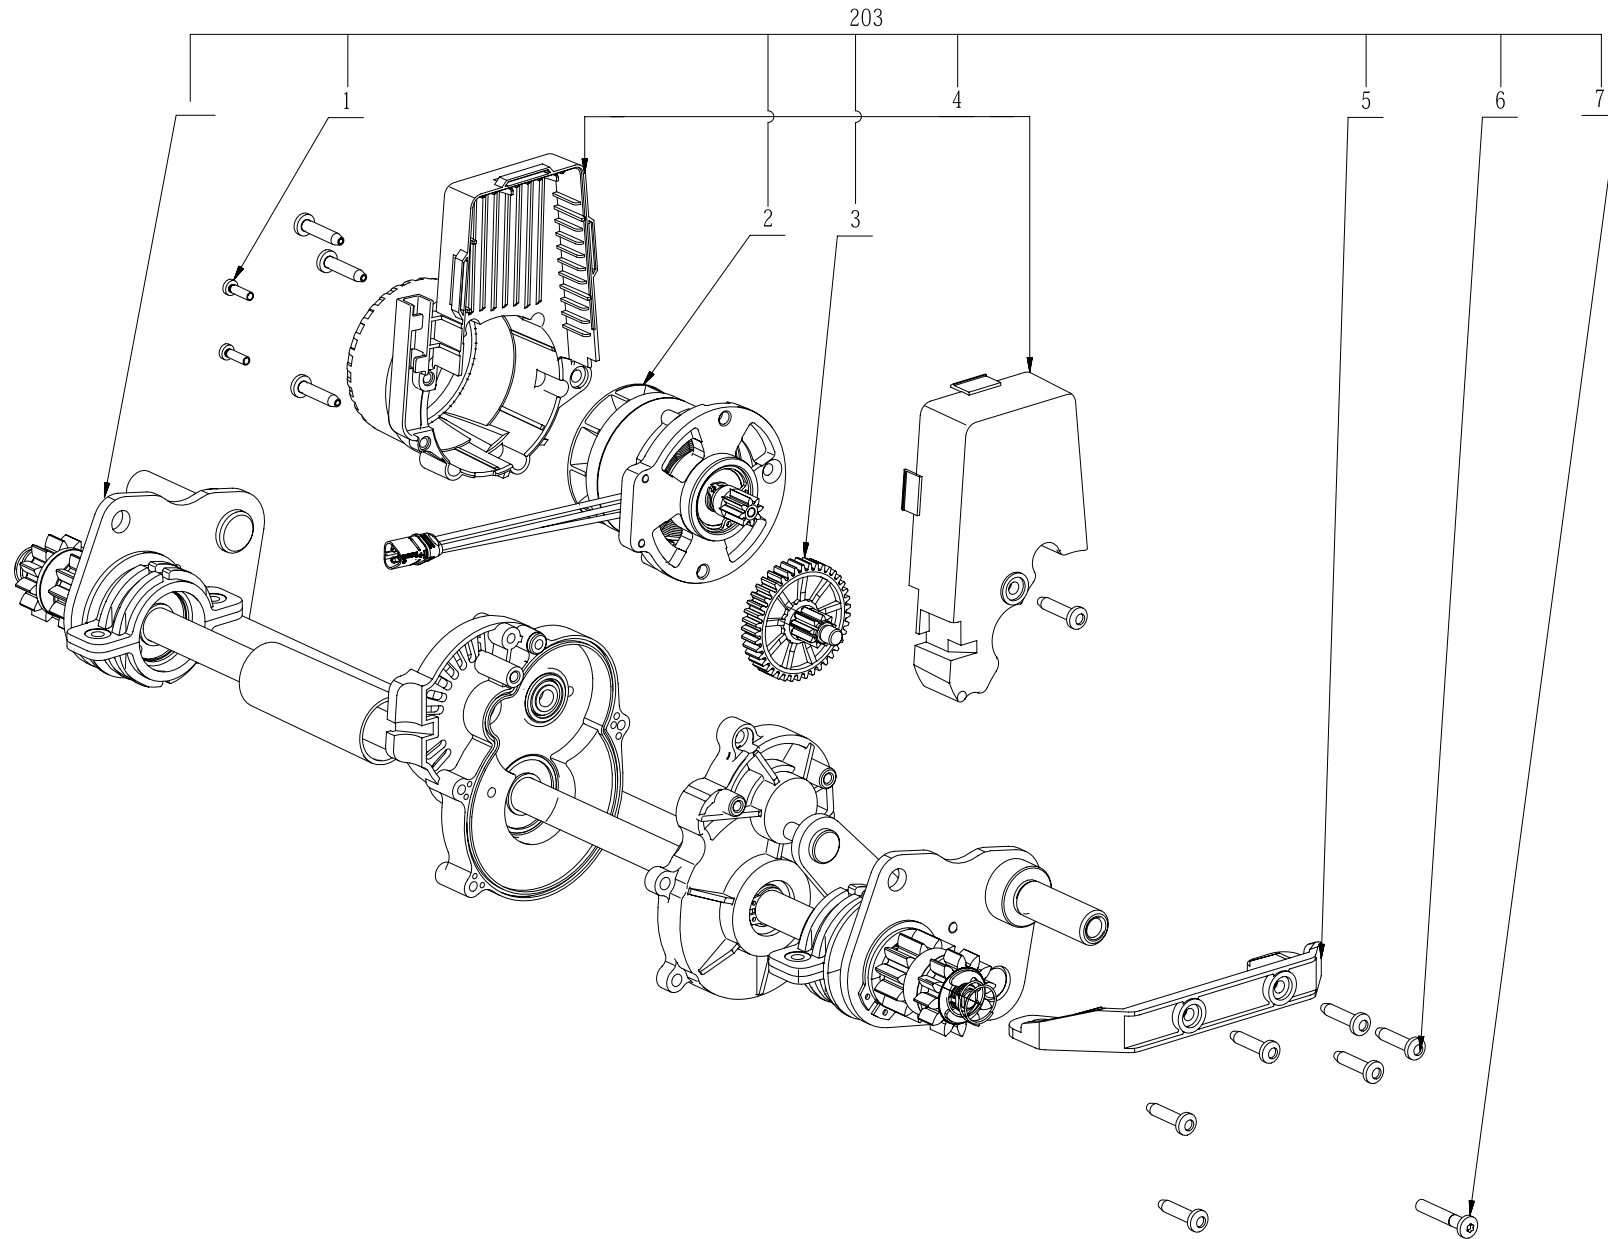

201

Product Description: Lawn Mower
Model Number: LM2150SP
Body Number: 1000017002_S
Version: A
Issue Date: 2022/03/16

202

Product Description: Lawn Mower
Model Number: LM2150SP
Body Number: 1000017002_S
Version: A
Issue Date: 2022/03/16

No.	Product Model#	Part Number	Description	Qty
1	LM2150SP	3707494002	Blade	1
2	LM2150SP	3707066004	Blade	1
3	LM2150SP	3800109002	Grass Catcher	1
4	LM2150SP	3129809001	Side Discharge Chute	1
5	LM2150SP	3129653001	Mulch Plug	1
6	LM2150SP	3705442002	Bag Frame	1
7	LM2150SP	2826165001	Switch Assembly	1
8	LM2150SP	3126765001	Hubcap	2
9	LM2150SP	5640010003	Hexagon Flange Bolt	4
10	LM2150SP	2825267001	Wheel Assembly	2
11	LM2150SP	3520933001	Gear	2
12	LM2150SP	5620157006	Hexagon Socket Screw	57
13	LM2150SP	5650453001	Wave Washer	4
14	LM2150SP	5620067010	Screw	2
15	LM2150SP	3128946001	Protecting Cap	2
16	LM2150SP	5620480002	Screw	8
17	LM2150SP	5650004001	Plain Washer	2
18	LM2150SP	3127738001	Rubber Gasket	2
19	LM2150SP	3660559001	Torsion Spring	1
20	LM2150SP	3126689003	Rear Cover	1
21	LM2150SP	3129771001	Trail Shield	1
22	LM2150SP	3129770001	Bevel Support	3
23	LM2150SP	5630013003	Prevailing Torque Hexagon Nut	2
24	LM2150SP	3403110001	Fan	1
25	LM2150SP	5640321002	Bolt	2
26	LM2150SP	2827669001	Blade	1
27	LM2150SP	3707130003	Blade	1
28	LM2150SP	5630351002	Prevailing Torque Hexagon Lock Nut	2
29	LM2150SP	5650705002	Washer	1
30	LM2150SP	5640226002	Flange Bolt	1
31	LM2150SP	5640217004	Bolt and Washer Set	4
32	LM2150SP	3322429001	Height Adjusting Lever	1
33	LM2150SP	5620065004	Screw	2
34	LM2150SP	3708334001	Depth Stop Plate	1
35	LM2150SP	2826100002	Dust Board ASSY	1
36	LM2150SP	3126769001	Hubcap	2
37	LM2150SP	2824429003	Wheel Assembly	2