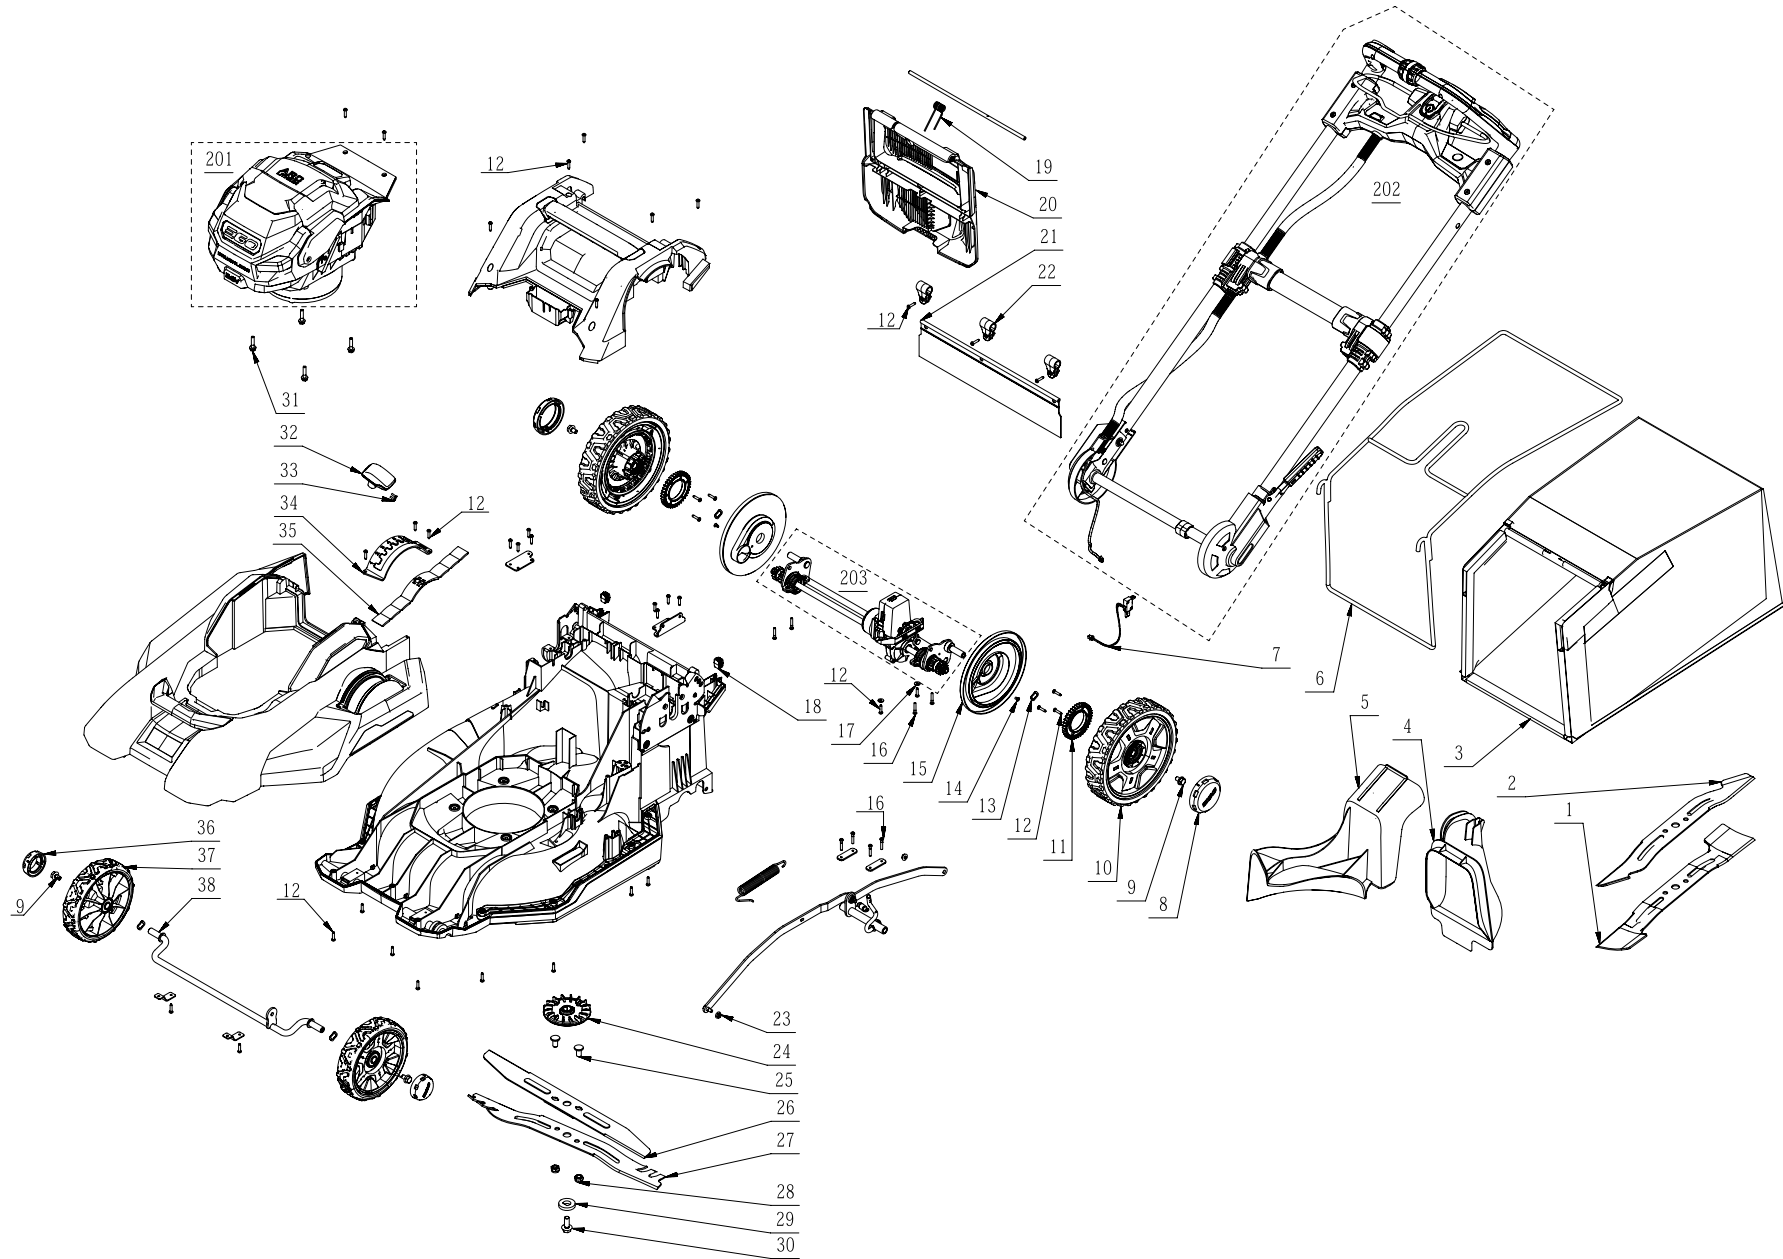

Product Description: Lawn Mower
Model Number: LM2150SP
Body Number: 1000017002_S
Version: A
Issue Date: 2022/03/16

Product Description: Lawn Mower
Model Number: LM2150SP
Body Number: 1000017002_S
Version: A
Issue Date: 2022/03/16

201

Product Description: Lawn Mower
Model Number: LM2150SP
Body Number: 1000017002_S
Version: A
Issue Date: 2022/03/16

202

Product Description: Lawn Mower
Model Number: LM2150SP
Body Number: 1000017002_S
Version: A
Issue Date: 2022/03/16

No.	Product Model#	Part Number	Description	Qty
1	LM2150SP	3707494002	Blade	1
2	LM2150SP	3707066004	Blade	1
3	LM2150SP	3800109002	Grass Catcher	1
4	LM2150SP	3129809001	Side Discharge Chute	1
5	LM2150SP	3129653001	Mulch Plug	1
6	LM2150SP	3705442002	Bag Frame	1
7	LM2150SP	2826165001	Switch Assembly	1
8	LM2150SP	3126765001	Hubcap	2
9	LM2150SP	5640010003	Hexagon Flange Bolt	4
10	LM2150SP	2825267001	Wheel Assembly	2
11	LM2150SP	3520933001	Gear	2
12	LM2150SP	5620157006	Hexagon Socket Screw	57
13	LM2150SP	5650453001	Wave Washer	4
14	LM2150SP	5620067010	Screw	2
15	LM2150SP	3128946001	Protecting Cap	2
16	LM2150SP	5620480002	Screw	8
17	LM2150SP	5650004001	Plain Washer	2
18	LM2150SP	3127738001	Rubber Gasket	2
19	LM2150SP	3660559001	Torsion Spring	1
20	LM2150SP	3126689003	Rear Cover	1
21	LM2150SP	3129771001	Trail Shield	1
22	LM2150SP	3129770001	Bevel Support	3
23	LM2150SP	5630013003	Prevailing Torque Hexagon Nut	2
24	LM2150SP	3403110001	Fan	1
25	LM2150SP	5640321002	Bolt	2
26	LM2150SP	2827669001	Blade	1
27	LM2150SP	3707130003	Blade	1
28	LM2150SP	5630351002	Prevailing Torque Hexagon Lock Nut	2
29	LM2150SP	5650705002	Washer	1
30	LM2150SP	5640226002	Flange Bolt	1
31	LM2150SP	5640217004	Bolt and Washer Set	4
32	LM2150SP	3322429001	Height Adjusting Lever	1
33	LM2150SP	5620065004	Screw	2
34	LM2150SP	3708334001	Depth Stop Plate	1
35	LM2150SP	2826100002	Dust Board ASSY	1
36	LM2150SP	3126769001	Hubcap	2
37	LM2150SP	2824429003	Wheel Assembly	2