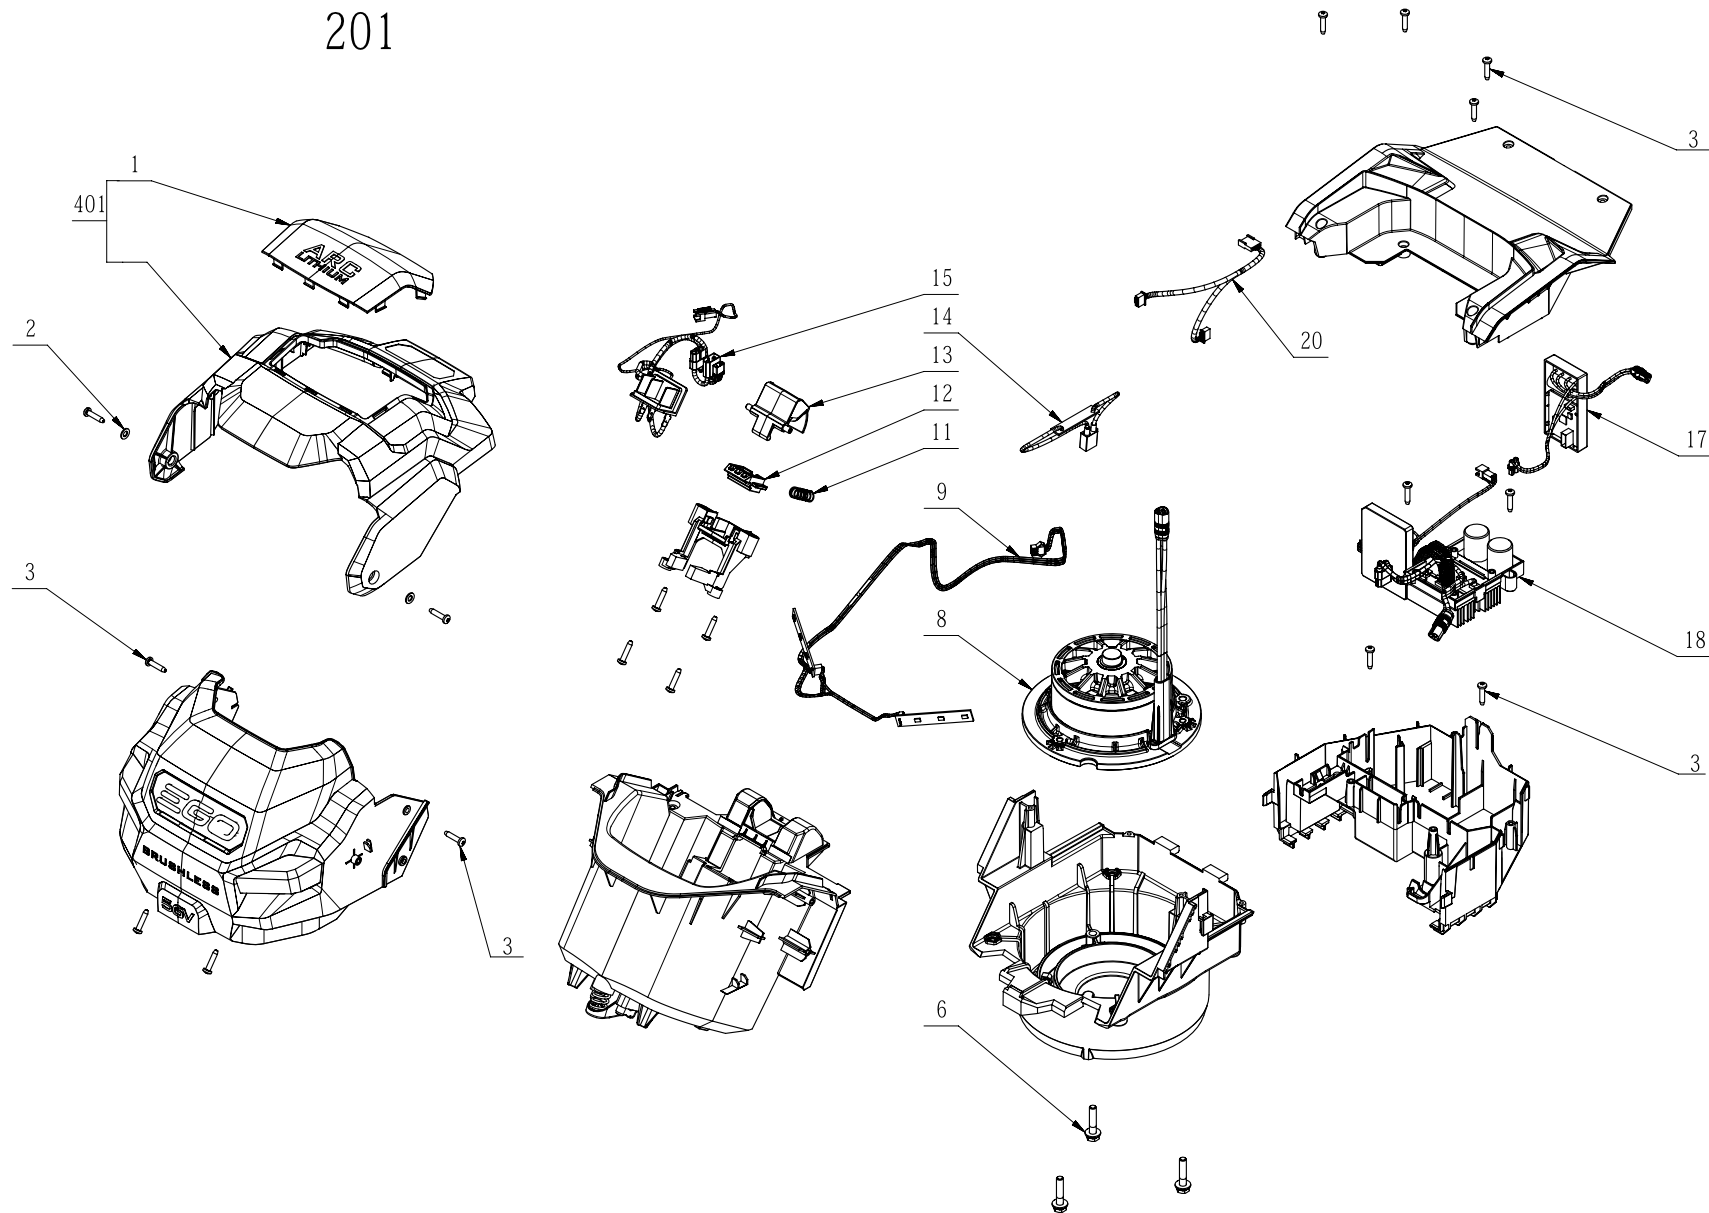

Product Description: Lawn Mower
Model Number: LM2150SP
Body Number: 1000017002_S
Version: A
Issue Date: 2022/03/16

Product Description: Lawn Mower
Model Number: LM2150SP
Body Number: 1000017002_S
Version: A
Issue Date: 2022/03/16

201

Product Description: Lawn Mower
Model Number: LM2150SP
Body Number: 1000017002_S
Version: A
Issue Date: 2022/03/16

202

Product Description: Lawn Mower
Model Number: LM2150SP
Body Number: 1000017002_S
Version: A
Issue Date: 2022/03/16

No.	Product Model#	Part Number	Description	Qty
1	LM2150SP	3707494002	Blade	1
2	LM2150SP	3707066004	Blade	1
3	LM2150SP	3800109002	Grass Catcher	1
4	LM2150SP	3129809001	Side Discharge Chute	1
5	LM2150SP	3129653001	Mulch Plug	1
6	LM2150SP	3705442002	Bag Frame	1
7	LM2150SP	2826165001	Switch Assembly	1
8	LM2150SP	3126765001	Hubcap	2
9	LM2150SP	5640010003	Hexagon Flange Bolt	4
10	LM2150SP	2825267001	Wheel Assembly	2
11	LM2150SP	3520933001	Gear	2
12	LM2150SP	5620157006	Hexagon Socket Screw	57
13	LM2150SP	5650453001	Wave Washer	4
14	LM2150SP	5620067010	Screw	2
15	LM2150SP	3128946001	Protecting Cap	2
16	LM2150SP	5620480002	Screw	8
17	LM2150SP	5650004001	Plain Washer	2
18	LM2150SP	3127738001	Rubber Gasket	2
19	LM2150SP	3660559001	Torsion Spring	1
20	LM2150SP	3126689003	Rear Cover	1
21	LM2150SP	3129771001	Trail Shield	1
22	LM2150SP	3129770001	Bevel Support	3
23	LM2150SP	5630013003	Prevailing Torque Hexagon Nut	2
24	LM2150SP	3403110001	Fan	1
25	LM2150SP	5640321002	Bolt	2
26	LM2150SP	2827669001	Blade	1
27	LM2150SP	3707130003	Blade	1
28	LM2150SP	5630351002	Prevailing Torque Hexagon Lock Nut	2
29	LM2150SP	5650705002	Washer	1
30	LM2150SP	5640226002	Flange Bolt	1
31	LM2150SP	5640217004	Bolt and Washer Set	4
32	LM2150SP	3322429001	Height Adjusting Lever	1
33	LM2150SP	5620065004	Screw	2
34	LM2150SP	3708334001	Depth Stop Plate	1
35	LM2150SP	2826100002	Dust Board ASSY	1
36	LM2150SP	3126769001	Hubcap	2
37	LM2150SP	2824429003	Wheel Assembly	2