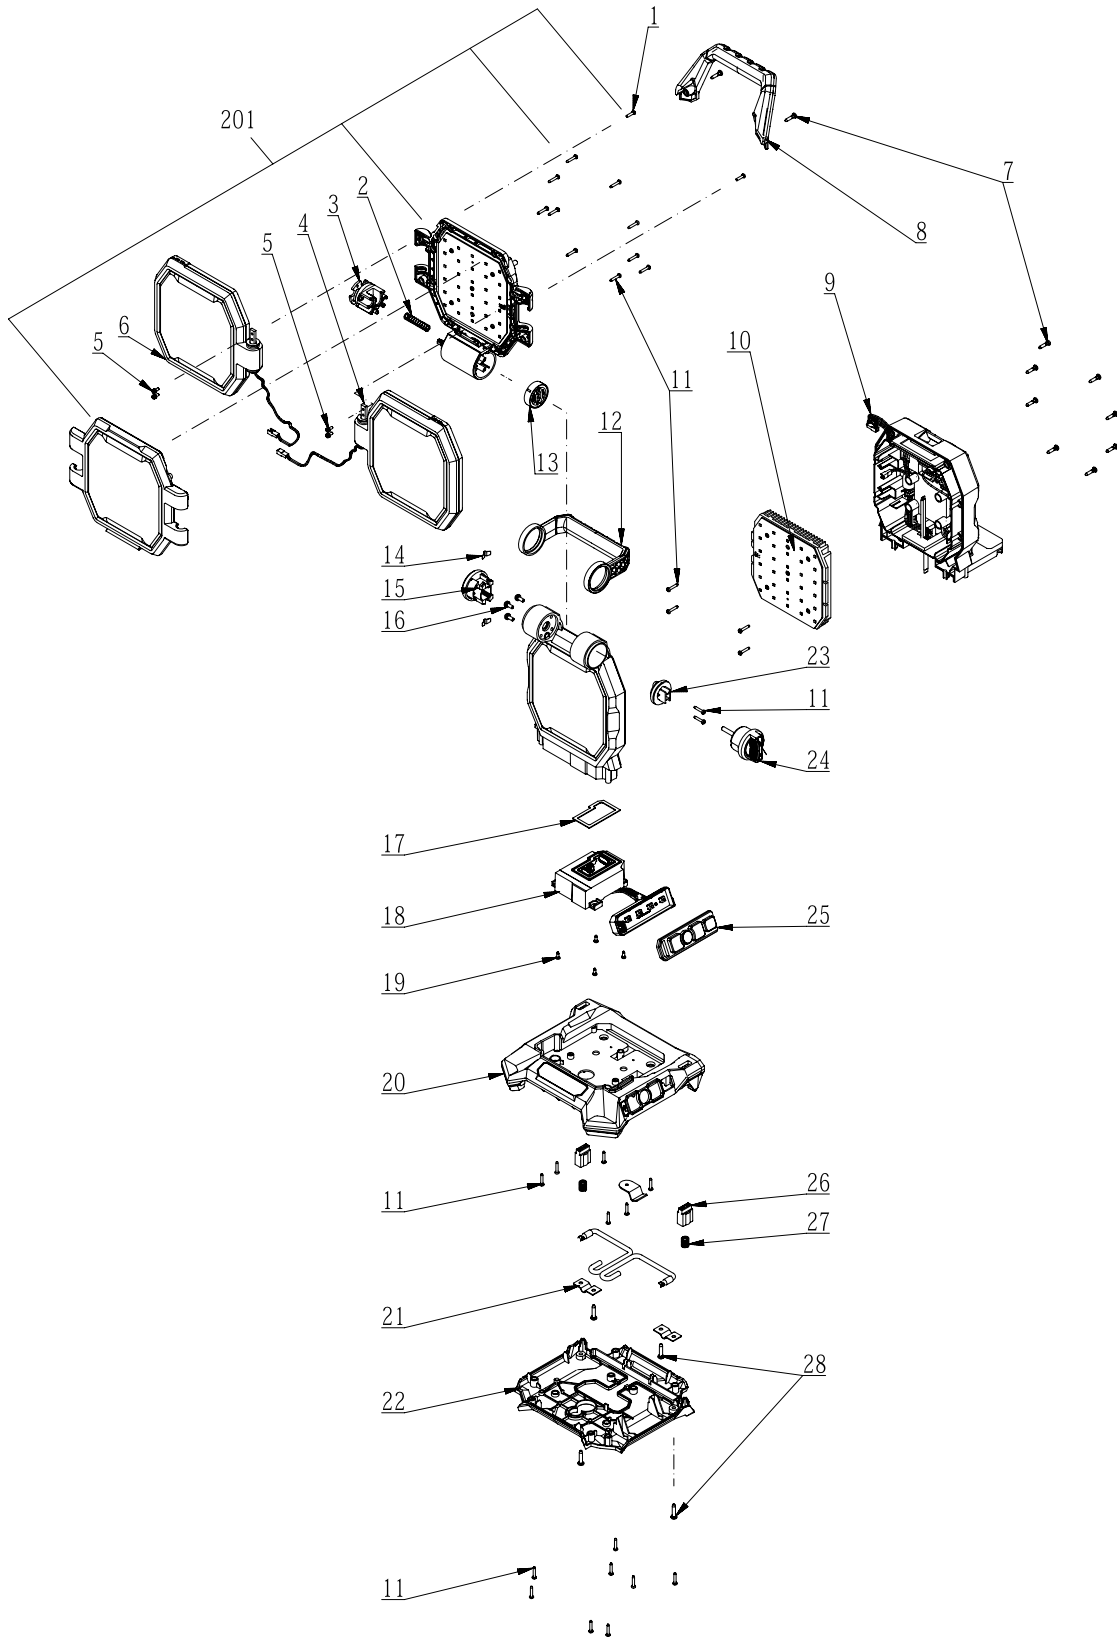

Product Description: Portable Area Light

Model Number: LT1000

Body Number: 0790025001_S

Version: A

Issue Date: 2021/12/12

No.	Product Model#	Part Number	Description	Qty
1	LT1000	5620371002	Hexagon Lobuar Screw	2
2	LT1000	3660615001	Compression Spring	1
3	LT1000	2828880001	Spindle Assembly	1
4	LT1000	2828750001	Right Lamp Assembly	1
5	LT1000	5620505002	Screw with Washer	4
6	LT1000	2828748001	Left Lamp Assembly	1
7	LT1000	5610225002	Hexagon Lobuar Screw	10
8	LT1000	3323191001	Auxiliary Handle	1
9	LT1000	2828843001	housing assembly	1
10	LT1000	2831188001	LED Electric Assembly	1
11	LT1000	5610241004	Hexagon Lobuar Screw	30
12	LT1000	3323190001	Handle	1
13	LT1000	2828877001	Fixing Block Assembly	1
14	LT1000	3660984001	Locating Spring	2
15	LT1000	3132910001	Decorative Cover	1
16	LT1000	5620342001	Screw With Washer	3
17	LT1000	5690525001	Rubber Gasket	1
18	LT1000	2831141001	Main Electric Assembly	1
19	LT1000	5610010009	Screw	4
20	LT1000	3403350001	Base	1
21	LT1000	3707115001	Clamp	2
22	LT1000	3132909001	Mounting Cover	1
23	LT1000	2828878001	Shaft Assembly	1
24	LT1000	2828879001	Knob Assembly	1
25	LT1000	3132970001	Rubber Push Button	1
26	LT1000	3132901001	Fixed Unit	2
27	LT1000	3660013003	Spring	2
28	LT1000	5620157006	Hexagon Lobuar Screw	4
201	LT1000	2828751001	Upper Lamp Assembly	1