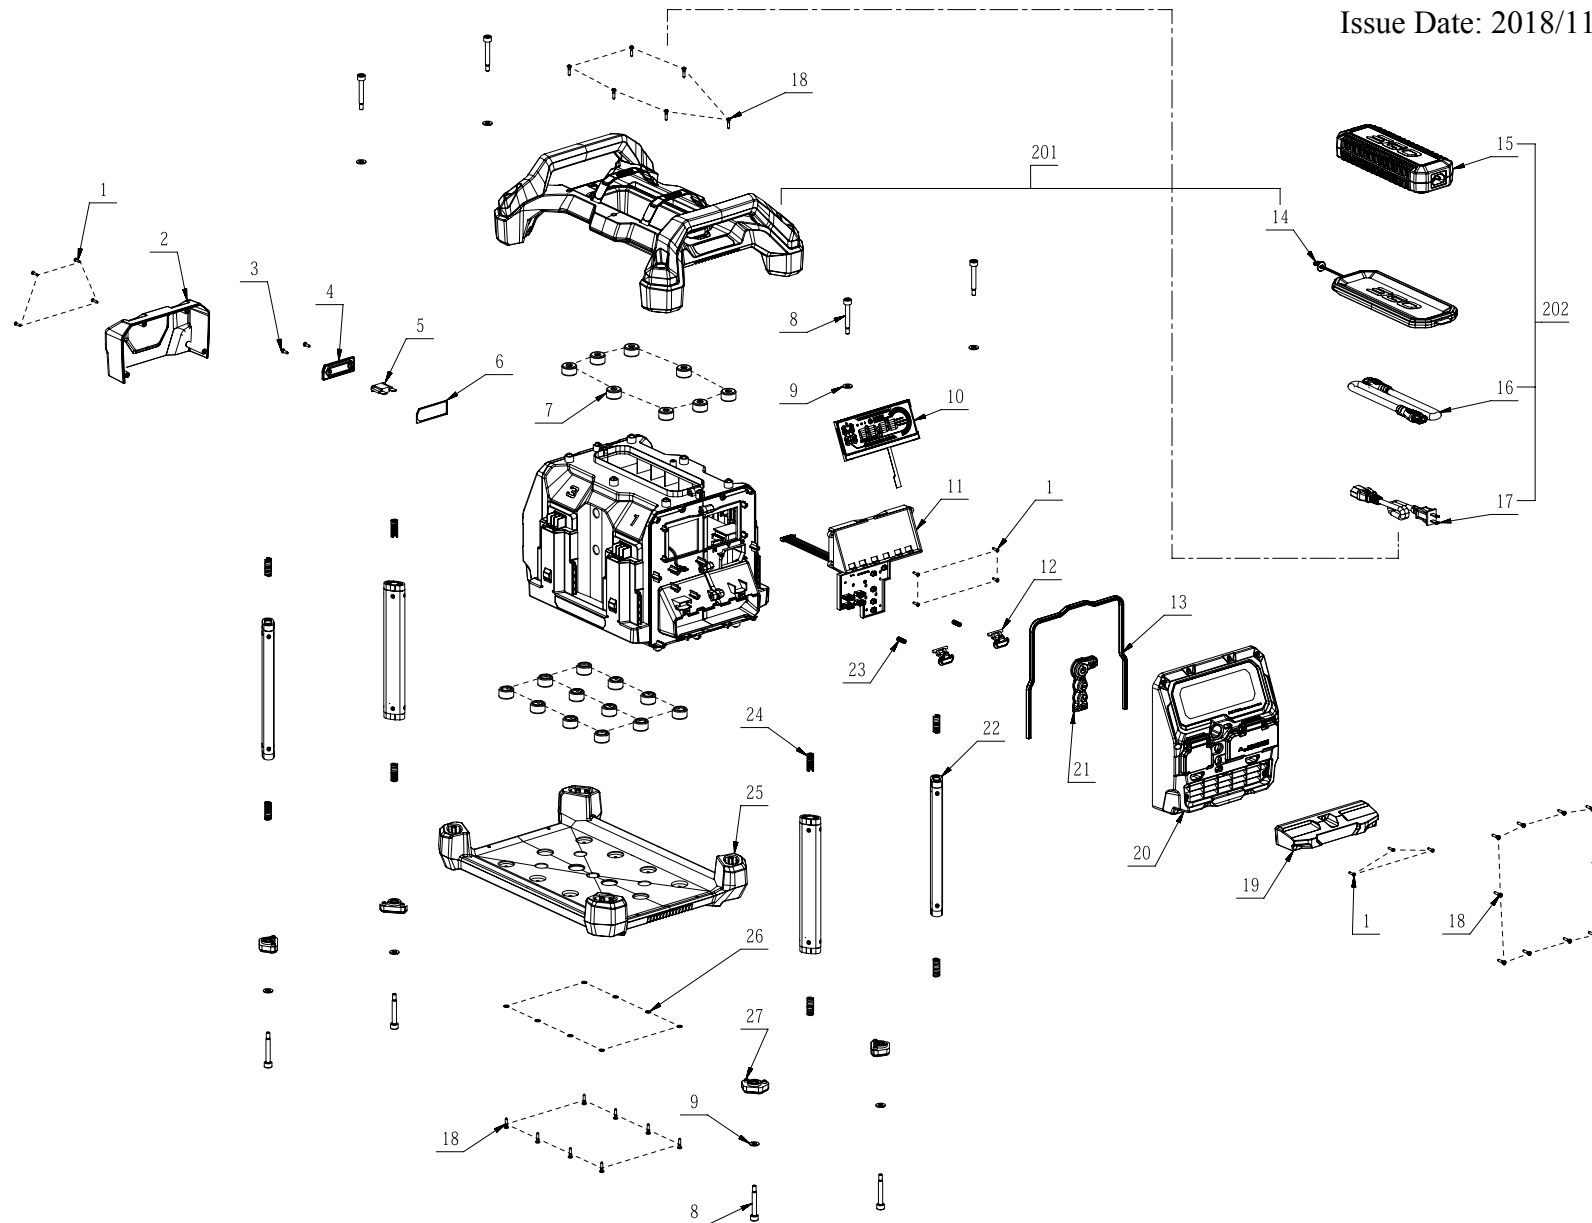

Product Description: Power Station  
Model Number: PST3040  
Body Number: 0800228001\_S  
Version: A  
Issue Date: 2018/11/15

## Service Part List\_PST3040\_Version A

No.	Product Model#	Part Number	Description	Qty
1	PST3040	5610012011	Tapping Screw	11
2	PST3040	3129756001	Back Waterproof Cover	1
3	PST3040	5610022004	Tapping Screw	2
4	PST3040	3128803002	Cover	1
5	PST3040	4970316002	Fuse	1
6	PST3040	3706281001	Gasket Seal	1
7	PST3040	3127633001	Damping Ring	20
8	PST3040	5620680001	Hexagon Socket Screw	8
9	PST3040	5650025007	Plain Washer	8
10	PST3040	4870670001	LCD	1
11	PST3040	2830430001	5926D11 Electric Assembly	1
12	PST3040	3129749001	Button	2
13	PST3040	5690418001	Sealing Strip	1
14	PST3040	3129680001	Lid Case	1
15	PST3040	0800229001	CH1700 Charger Body	1
16	PST3040	4860588001	Internal Wire ASSY	1
17	PST3040	4810213003	Power Cord & Plug	1
18	PST3040	5610264004	Hexagon Lobular Screw	24
19	PST3040	3129755001	Front Waterproof Cover	1
20	PST3040	2826496001	Panel Assembly	1
21	PST3040	3129748001	Button	1
22	PST3040	2826267001	Connecting Tube ASSY	4
23	PST3040	3660088003	Knob-reset Spring	2
24	PST3040	3660728001	Compression Spring	8
25	PST3040	3322394001	Protecting Cap	1
26	PST3040	5650005007	Plain Washer	8
27	PST3040	3127622001	Foot	4
201	PST3040	2826653001	Cover Assembly	1
202	PST3040	2826495001	Charger Assembly	1