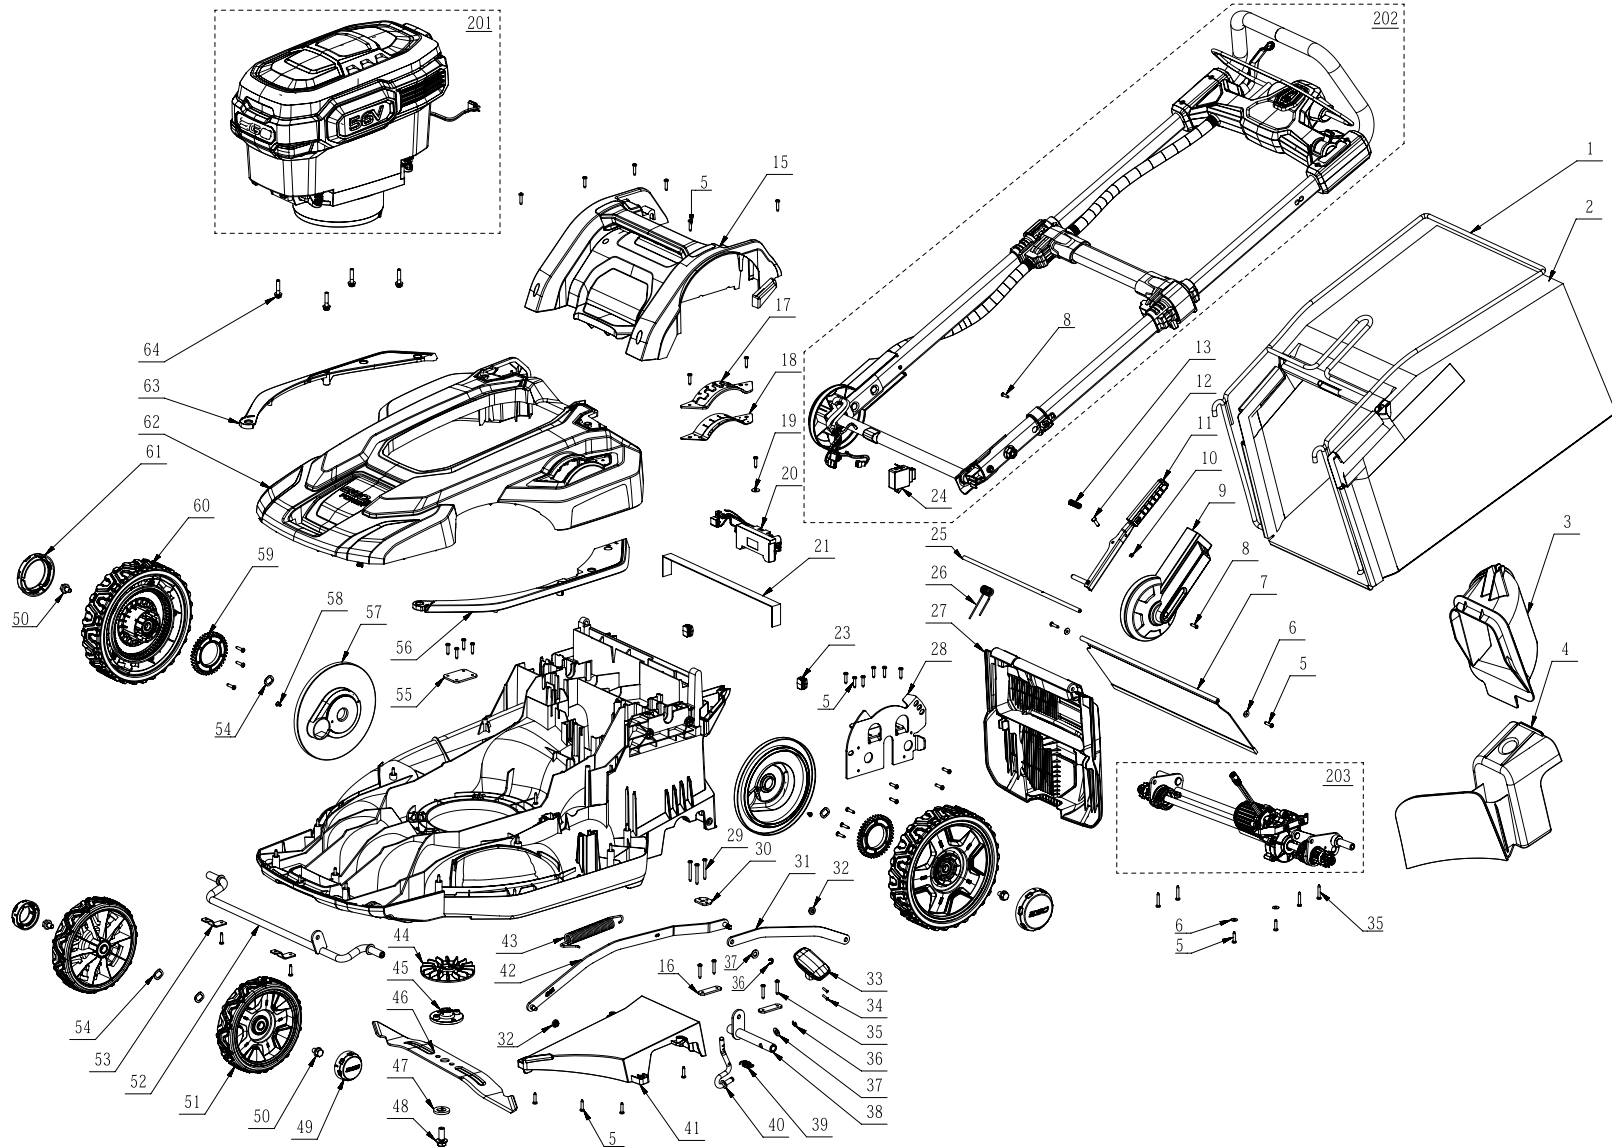

Product Description: Lawn Mower
Model Number: LM2140SP
Body Number: 1000011001_S
Version: A
Issue Date: 2020/06/12

201

Product Description: Lawn Mower
Model Number: LM2140SP
Body Number: 1000011001_S
Version: A
Issue Date: 2020/06/12

202

Product Description: Lawn Mower
Model Number: LM2140SP
Body Number: 1000011001_S
Version: A
Issue Date: 2020/06/12

203

Service Part List_LM2140SP_Version A

No.	Product Model#	Part Number	Description	Qty
1	LM2140SP	3705442002	Bag Frame	1
2	LM2140SP	3800109002	Grass Catcher	1
3	LM2140SP	3127911001	Side Discharge Chute	1
4	LM2140SP	3127924001	Mulch Plug	1
5	LM2140SP	5610042014	Tapping Screw	56
6	LM2140SP	5650004001	Plain Washer	4
7	LM2140SP	3126391001	Trail Shield	1
8	LM2140SP	5610032004	Tapping Screw	2
9	LM2140SP	3126912001	Decorative Cover	1
10	LM2140SP	5660003003	E Ring	1
11	LM2140SP	2824250001	Handle Lever Set	1
12	LM2140SP	3550048003	Pin	1
13	LM2140SP	3660565001	Compression Spring	1
15	LM2140SP	2824265002	Service Cover Assembly	1
16	LM2140SP	3705398001	Mounting Plate	2
17	LM2140SP	3705896001	Depth Stop Plate	1
18	LM2140SP	3128083001	Rubber Pad	1
19	LM2140SP	3700353001	Washer	1
20	LM2140SP	2830177003	Electric Assembly	1
21	LM2140SP	3706018001	Spongy Cushion	1
23	LM2140SP	3127738001	Rubber Gasket	2
24	LM2140SP	4870566002	Push Switch	1
25	LM2140SP	5670345001	Shaft	1
26	LM2140SP	3660559001	Torsion Spring	1
27	LM2140SP	3126689003	Rear Cover	1
28	LM2140SP	2824383001	Fixed Set	1
29	LM2140SP	5610047003	Tapping Screw	3
30	LM2140SP	3705397001	Clamp	1
31	LM2140SP	3705142001	Connecting Rod	1
32	LM2140SP	5630013003	Prevailing Torque Hexagon Nut	2
33	LM2140SP	3321478001	Height Adjusting Lever	1
34	LM2140SP	5620065004	Screw	2