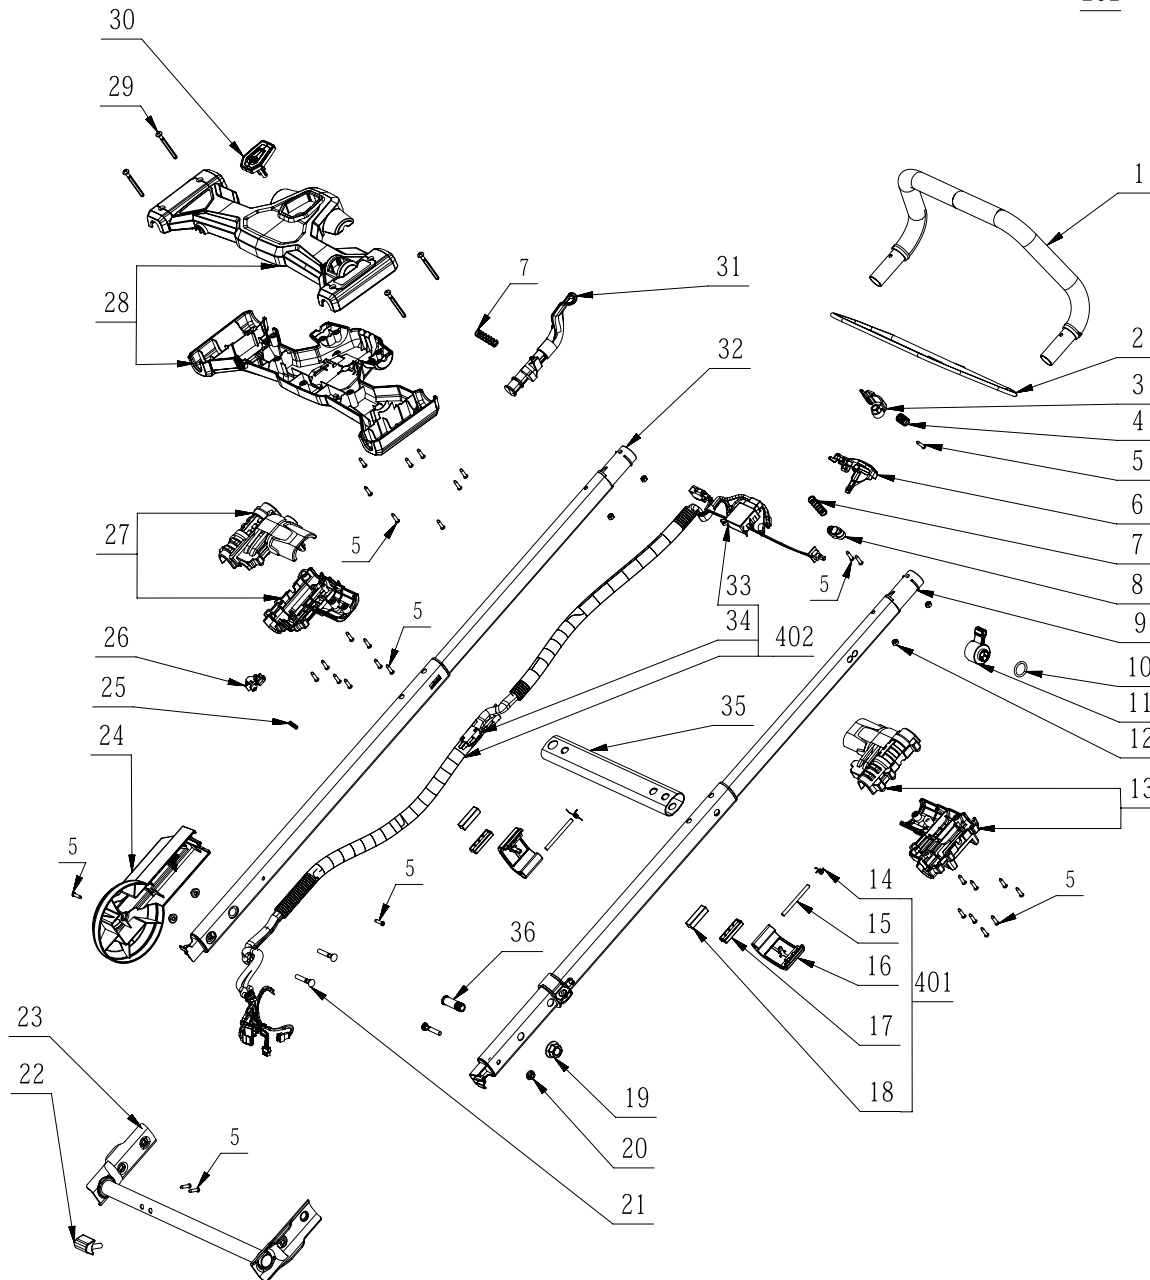

202

Product Description: Lawn Mower
Model Number: LM2140SP
Body Number: 1000011001_S
Version: A
Issue Date: 2020/06/12

203

Service Part List_LM2140SP_Version A

No.	Product Model#	Part Number	Description	Qty
1	LM2140SP	3705442002	Bag Frame	1
2	LM2140SP	3800109002	Grass Catcher	1
3	LM2140SP	3127911001	Side Discharge Chute	1
4	LM2140SP	3127924001	Mulch Plug	1
5	LM2140SP	5610042014	Tapping Screw	56
6	LM2140SP	5650004001	Plain Washer	4
7	LM2140SP	3126391001	Trail Shield	1
8	LM2140SP	5610032004	Tapping Screw	2
9	LM2140SP	3126912001	Decorative Cover	1
10	LM2140SP	5660003003	E Ring	1
11	LM2140SP	2824250001	Handle Lever Set	1
12	LM2140SP	3550048003	Pin	1
13	LM2140SP	3660565001	Compression Spring	1
15	LM2140SP	2824265002	Service Cover Assembly	1
16	LM2140SP	3705398001	Mounting Plate	2
17	LM2140SP	3705896001	Depth Stop Plate	1
18	LM2140SP	3128083001	Rubber Pad	1
19	LM2140SP	3700353001	Washer	1
20	LM2140SP	2830177003	Electric Assembly	1
21	LM2140SP	3706018001	Spongy Cushion	1
23	LM2140SP	3127738001	Rubber Gasket	2
24	LM2140SP	4870566002	Push Switch	1
25	LM2140SP	5670345001	Shaft	1
26	LM2140SP	3660559001	Torsion Spring	1
27	LM2140SP	3126689003	Rear Cover	1
28	LM2140SP	2824383001	Fixed Set	1
29	LM2140SP	5610047003	Tapping Screw	3
30	LM2140SP	3705397001	Clamp	1
31	LM2140SP	3705142001	Connecting Rod	1
32	LM2140SP	5630013003	Prevailing Torque Hexagon Nut	2
33	LM2140SP	3321478001	Height Adjusting Lever	1
34	LM2140SP	5620065004	Screw	2