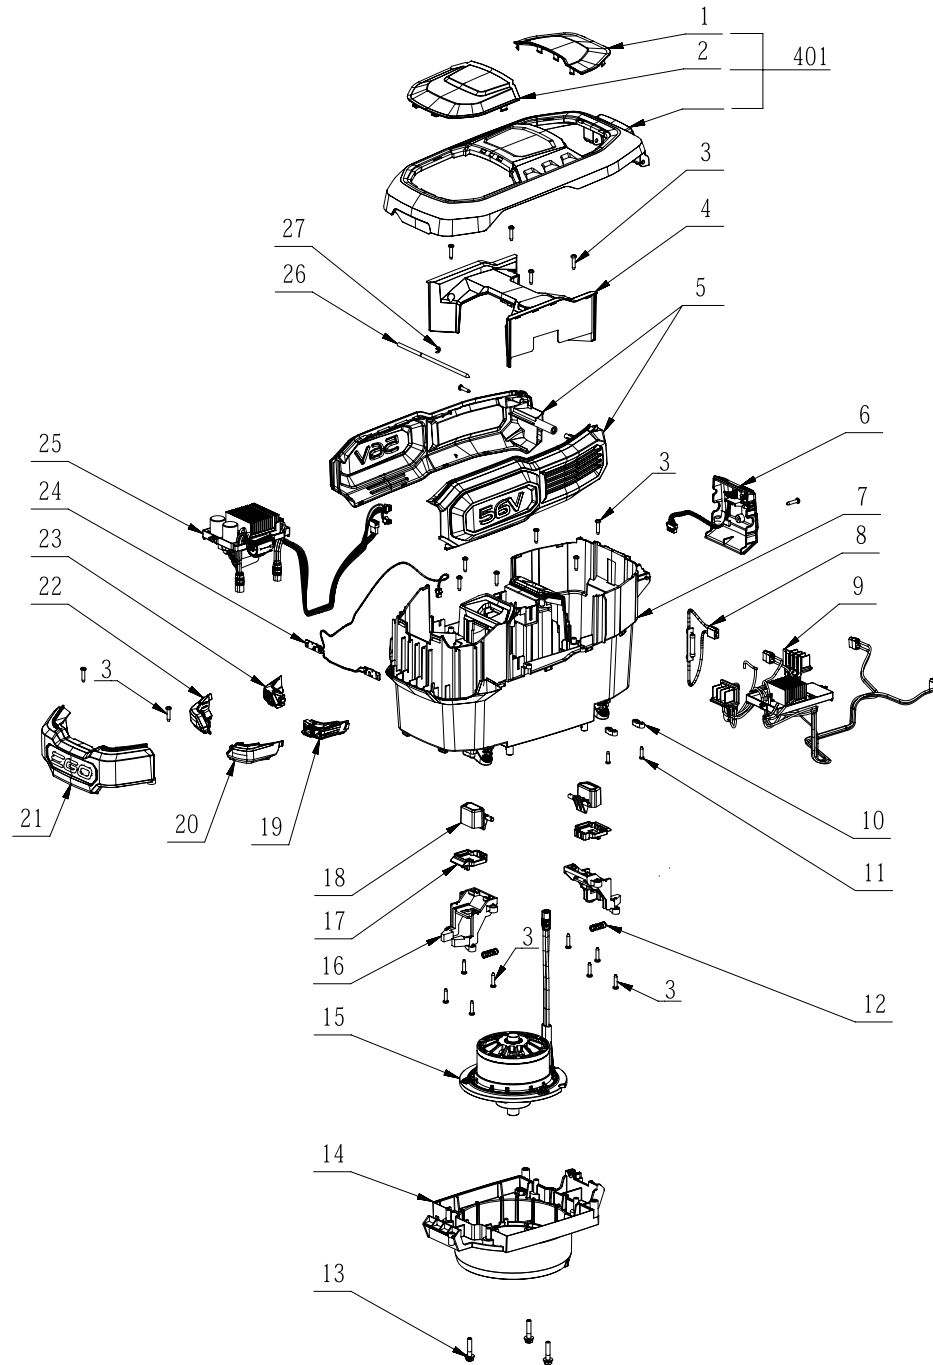

201

Product Description: Lawn Mower
Model Number: LM2140SP
Body Number: 1000011001_S
Version: A
Issue Date: 2020/06/12