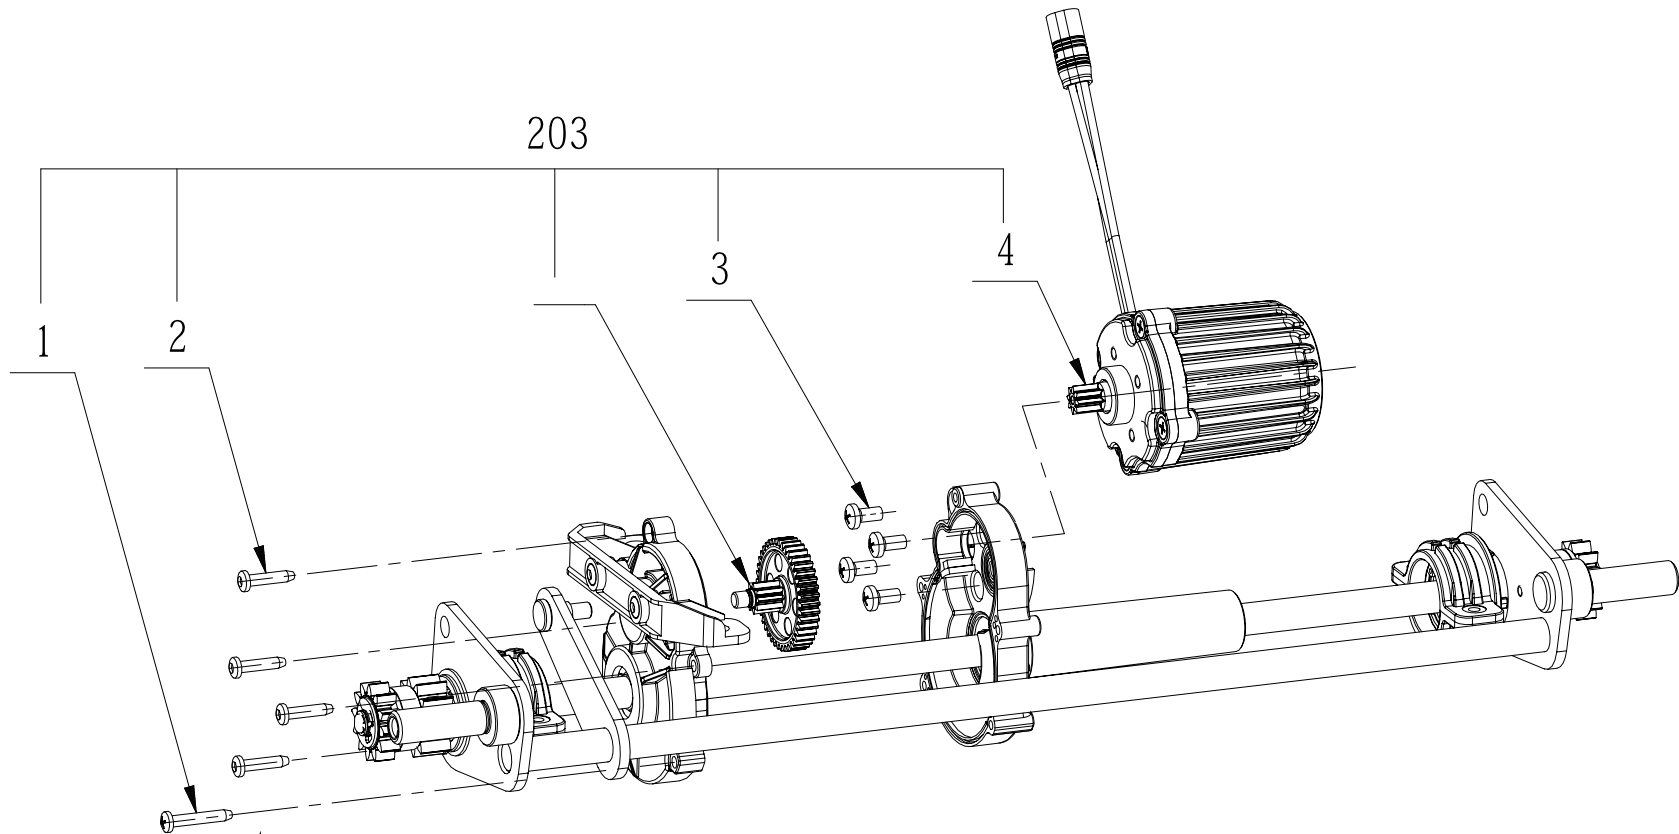

Product Description: Lawn Mower
Model Number: LM2140SP
Body Number: 1000011001_S
Version: A
Issue Date: 2020/06/12

201

Product Description: Lawn Mower
Model Number: LM2140SP
Body Number: 1000011001_S
Version: A
Issue Date: 2020/06/12

202

Product Description: Lawn Mower
Model Number: LM2140SP
Body Number: 1000011001_S
Version: A
Issue Date: 2020/06/12

203

Service Part List_LM2140SP_Version A

No.	Product Model#	Part Number	Description	Qty
1	LM2140SP	3705442002	Bag Frame	1
2	LM2140SP	3800109002	Grass Catcher	1
3	LM2140SP	3127911001	Side Discharge Chute	1
4	LM2140SP	3127924001	Mulch Plug	1
5	LM2140SP	5610042014	Tapping Screw	56
6	LM2140SP	5650004001	Plain Washer	4
7	LM2140SP	3126391001	Trail Shield	1
8	LM2140SP	5610032004	Tapping Screw	2
9	LM2140SP	3126912001	Decorative Cover	1
10	LM2140SP	5660003003	E Ring	1
11	LM2140SP	2824250001	Handle Lever Set	1
12	LM2140SP	3550048003	Pin	1
13	LM2140SP	3660565001	Compression Spring	1
15	LM2140SP	2824265002	Service Cover Assembly	1
16	LM2140SP	3705398001	Mounting Plate	2
17	LM2140SP	3705896001	Depth Stop Plate	1
18	LM2140SP	3128083001	Rubber Pad	1
19	LM2140SP	3700353001	Washer	1
20	LM2140SP	2830177003	Electric Assembly	1
21	LM2140SP	3706018001	Spongy Cushion	1
23	LM2140SP	3127738001	Rubber Gasket	2
24	LM2140SP	4870566002	Push Switch	1
25	LM2140SP	5670345001	Shaft	1
26	LM2140SP	3660559001	Torsion Spring	1
27	LM2140SP	3126689003	Rear Cover	1
28	LM2140SP	2824383001	Fixed Set	1
29	LM2140SP	5610047003	Tapping Screw	3
30	LM2140SP	3705397001	Clamp	1
31	LM2140SP	3705142001	Connecting Rod	1
32	LM2140SP	5630013003	Prevailing Torque Hexagon Nut	2
33	LM2140SP	3321478001	Height Adjusting Lever	1
34	LM2140SP	5620065004	Screw	2

No.	Product Model#	Part Number	Description	Qty
203-4	LM2140SP	2730263001	DC Motor	1