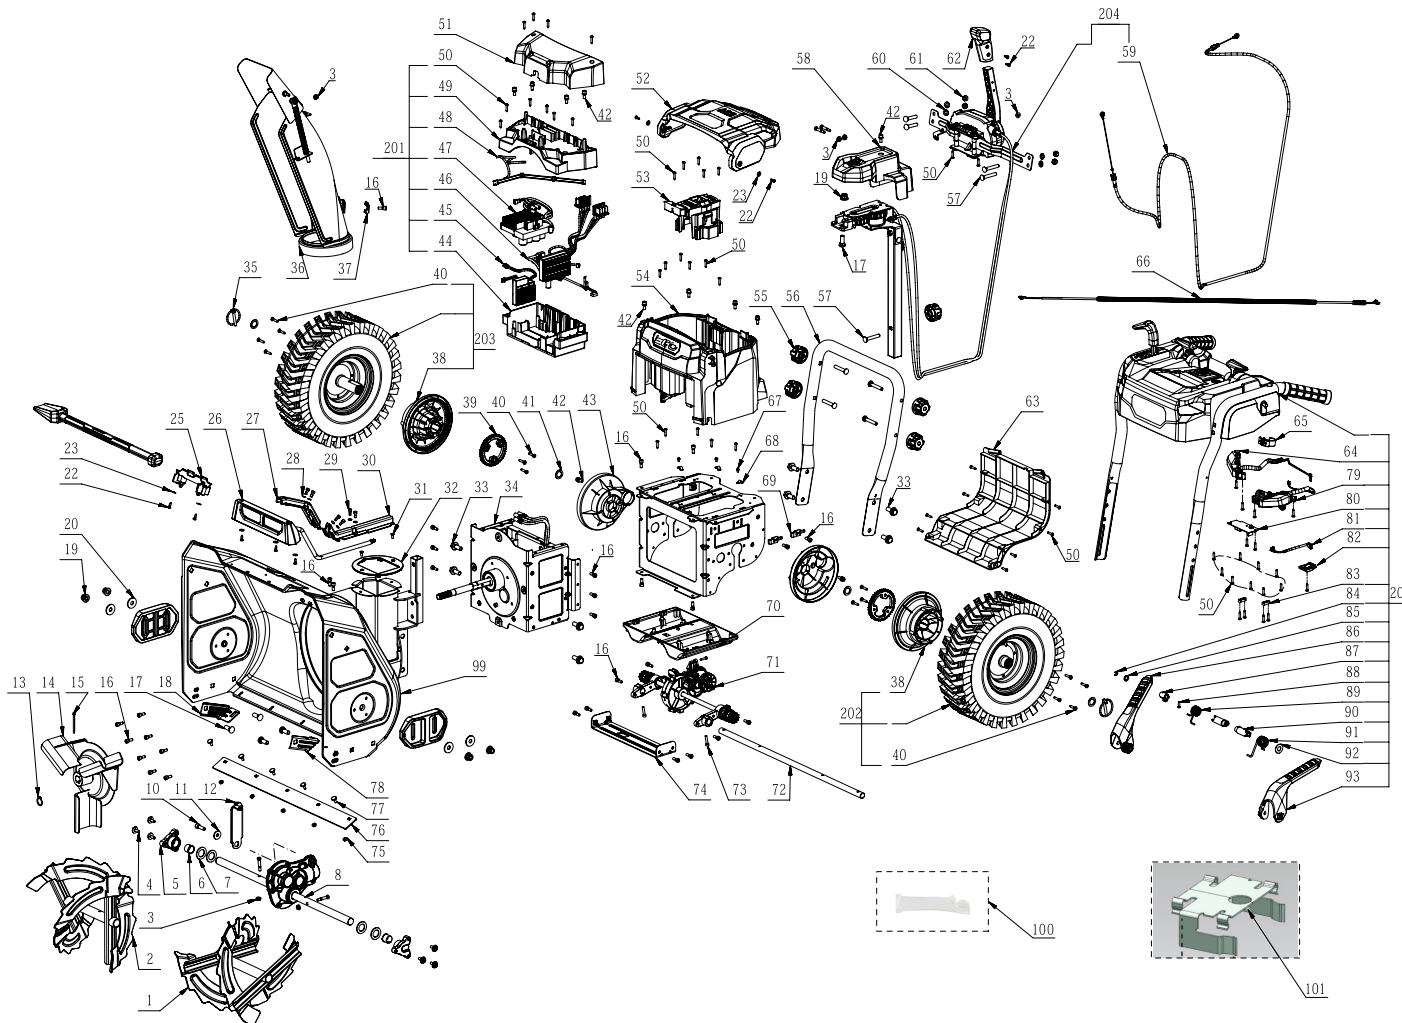

Product Description: Snow Blower
Model Number: SNT2400
Body Number: 0760088001_S
Version: A
Issue Date: 2023/10/31

Service Part List_SNT2400_Vervion A

No.	Product Model#	Part Number	Description	Qty
1	SNT2400	2826952001	Left Auger Assembly	1
2	SNT2400	2826951001	Right Auger Assembly	1
3	SNT2400	5630013003	Prevailing Torque Hexagon Nut	6
4	SNT2400	5620563002	Flange Bolt	6
5	SNT2400	3521228001	Pivot Shoe	2
6	SNT2400	3130764001	Plastic Sleeve	2
7	SNT2400	5650730001	Plain Washer	4
8	SNT2400	2790532001	Front Gear Case Assembly	1
10	SNT2400	5620023004	Hexagon Socket Screw	1
11	SNT2400	5650024005	Plain Washer	1
12	SNT2400	3707183001	Support Plate	1
13	SNT2400	5660297001	Circlip For Shaft	1
14	SNT2400	2826953001	Impeller Assembly	1
15	SNT2400	5670545001	Split Pin	1
16	SNT2400	5620340004	Hexagon Socket Screw	31
17	SNT2400	5640334001	Square Neck Bolt	5
18	SNT2400	3707532001	Support Plate	1
19	SNT2400	5630267001	Nut	5
20	SNT2400	5650731001	Plain Washer	4
22	SNT2400	5620377003	Hexagon Socket Screw	9
23	SNT2400	5650278002	Washer	7
25	SNT2400	3130759001	Pivot Shoe	1
26	SNT2400	2827177002	LED Cover Assembly	1
27	SNT2400	3130761001	Front Waterproof Cover	1
28	SNT2400	5650011006	Plain Washer	6
29	SNT2400	5620018005	Hexagon Socket Screw	6
30	SNT2400	3130762001	Back Waterproof Cover	1
31	SNT2400	5620074009	Screw	2
32	SNT2400	3130763001	Plate	1
33	SNT2400	5640226003	Flange Bolt	8
34	SNT2400	2790552001	Motor And Gear Case Assembly	1
35	SNT2400	5670546001	Lock Pin	2
36	SNT2400	2827178002	Chute Assembly	1
37	SNT2400	3707212001	Mounting Plate	1
38	SNT2400	3570047001	Ring Gear	2
39	SNT2400	3570046001	Gear	2
40	SNT2400	5610224002	Hexagon Lobuar Screw	14
41	SNT2400	5650272002	Washer	4
42	SNT2400	5610371001	Screw and Washer Assembly	11