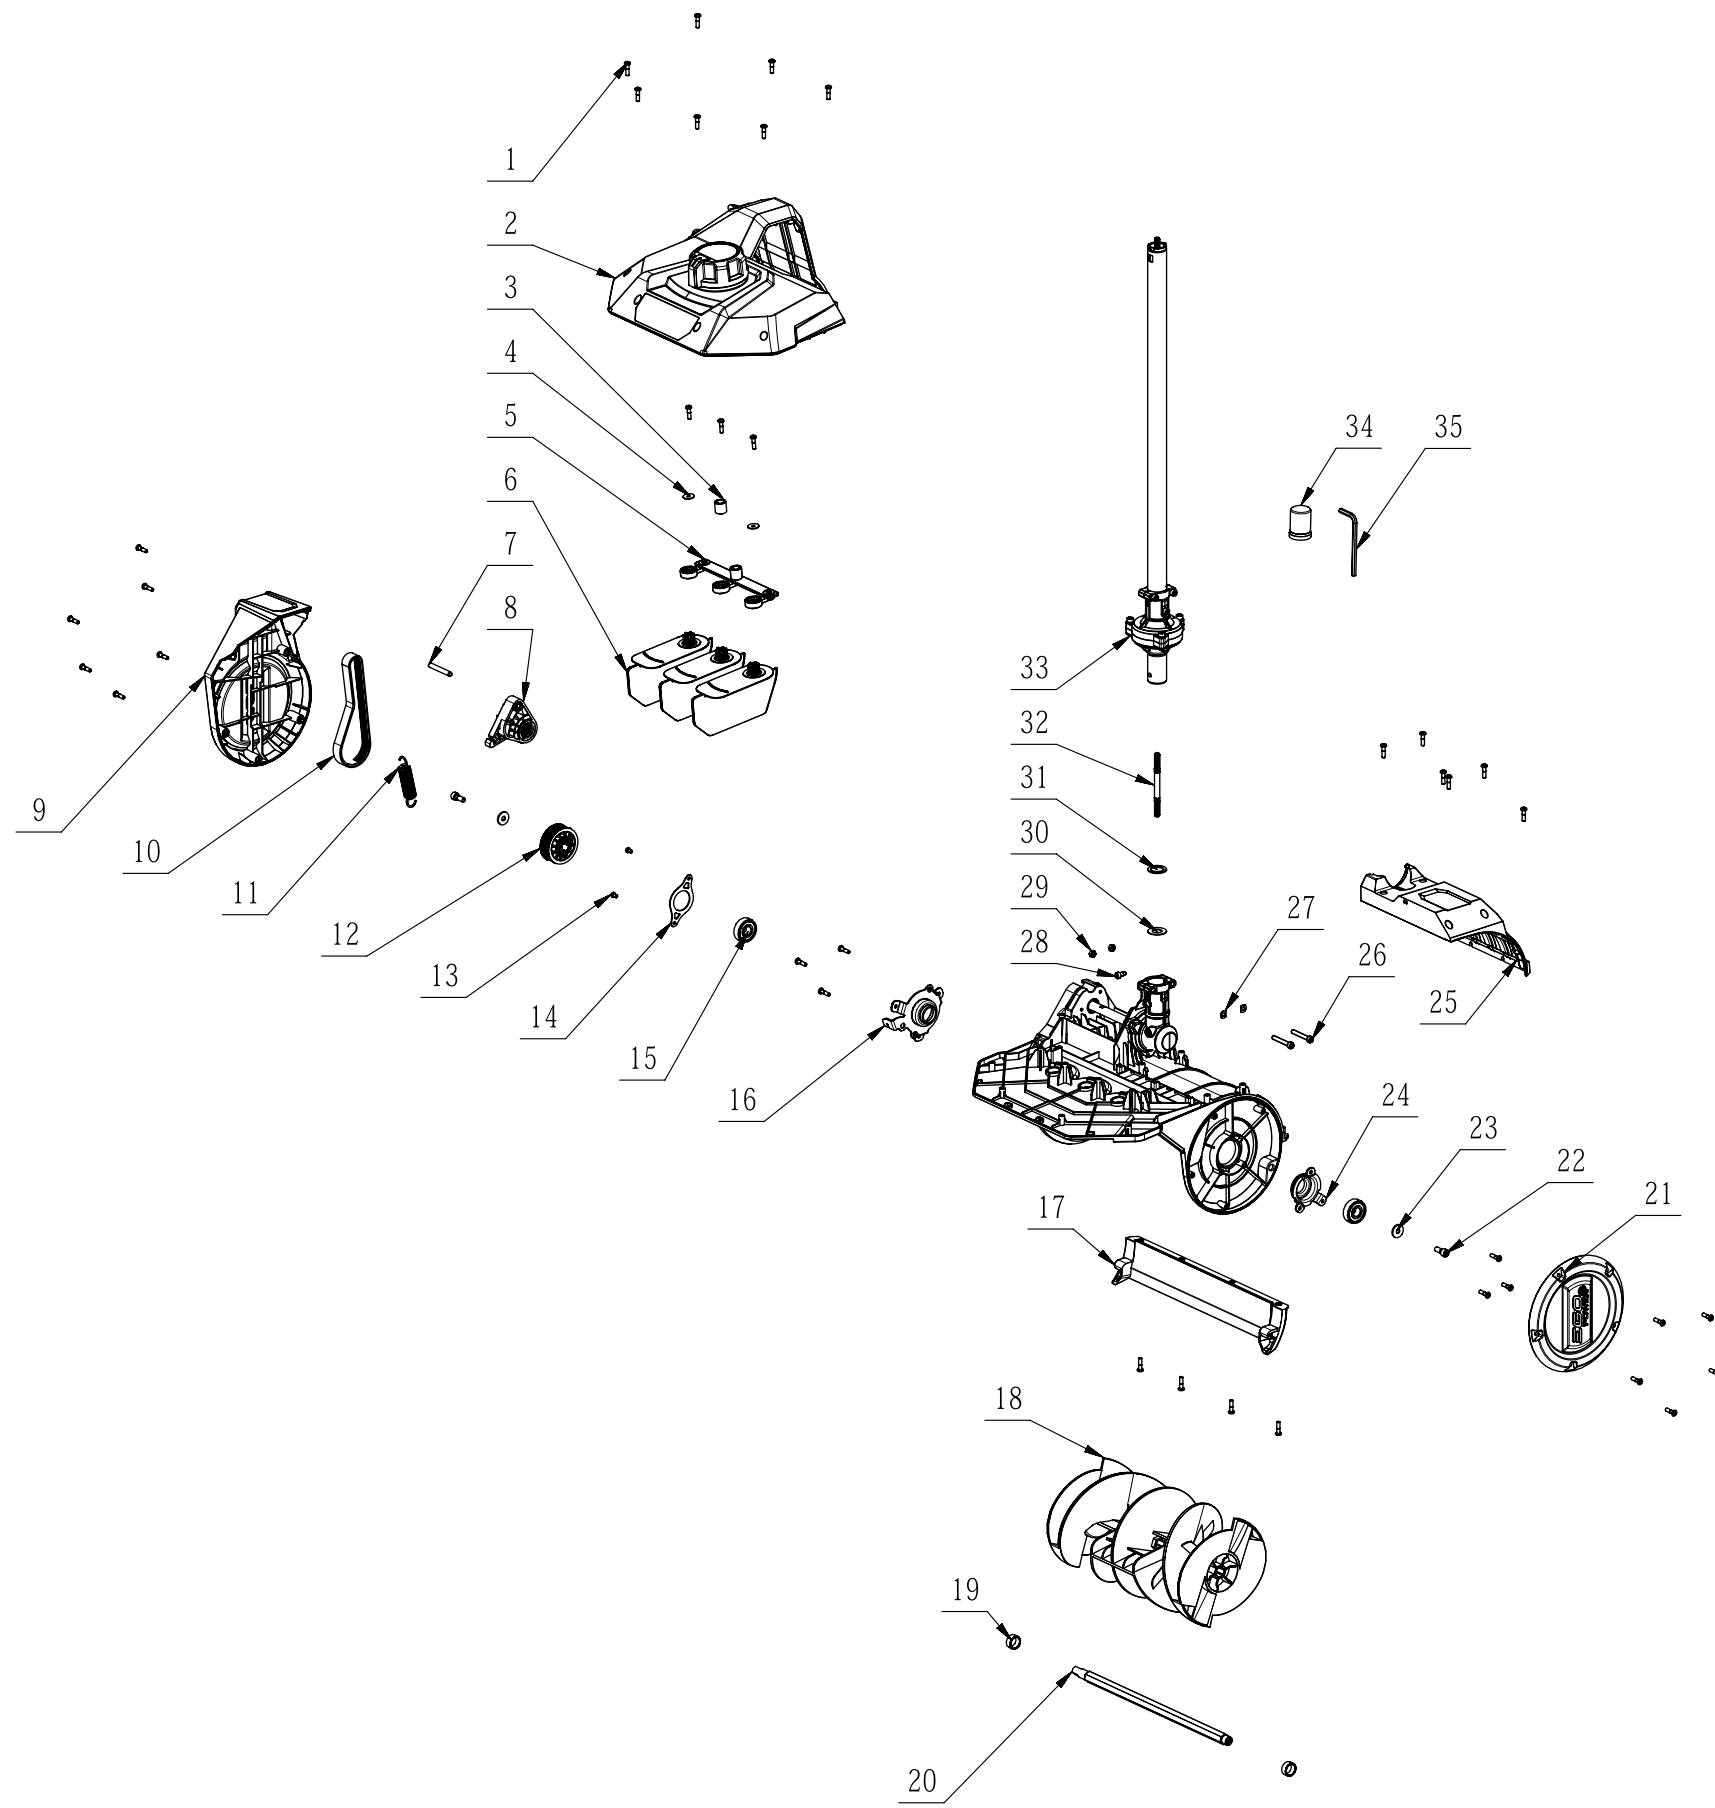

Product Description: Multi-head Snow Shovel
Model Number: 4009
Body Number: 0760042001
Version: A
Issue Date: 2022/01/21

Service Part List_SSA1200_Version A

No.	Product Model#	Part Number	Description	Qty
1	SSA1200	5620479001	Screw	37
2	SSA1200	2828713001	Rear Cover Assembly	1
3	SSA1200	3580339001	Center Bushing	1
4	SSA1200	3700353001	Washer	2
5	SSA1200	2828778001	Connecting Rod Assembly	1
6	SSA1200	3132877001	Guide Blade	3
7	SSA1200	3550284001	Gear Pin	1
8	SSA1200	2824604001	Lever ASSY	1
9	SSA1200	3132864001	Right Cover	1
10	SSA1200	3800191001	Poly V-Belt	1
11	SSA1200	3660637001	Tension Spring	1
12	SSA1200	2828712001	Big Belt Pulley Assembly	1
13	SSA1200	5620183001	Screw	2
14	SSA1200	3708327001	Cover Plate	1
15	SSA1200	5700015005	Ball Bearing	2
16	SSA1200	3706269001	Bearing Holder	1
17	SSA1200	3132869001	Scraper	1
18	SSA1200	3132880001	Auger	1
19	SSA1200	3580338001	Shaft Sleeve	2
20	SSA1200	3553887001	Front Pulley Shaft	1
21	SSA1200	3132863001	Left Cover	1
22	SSA1200	5610862001	Hexagon Socket Screw	2
23	SSA1200	5650053001	Washer	2
24	SSA1200	3706276001	Bearing Holder	1
25	SSA1200	3132865001	Left Rear Cover	1
26	SSA1200	5620490002	Hexagon Socket Screw	2
27	SSA1200	5650598001	Washer	2
28	SSA1200	5620213003	Hexagon Socket Screw	1
29	SSA1200	5630003010	Hexagon Nut	2
30	SSA1200	5650597001	Plain Washer	1
31	SSA1200	5690254001	Sealing Washer	1
32	SSA1200	3553891001	Shaft	1
33	SSA1200	2828720001	Front Gear Case Assembly	1
34	SSA1200	3128734001	Sleeve	1
35	SSA1200	5680028001	Hexagon Wrench	1