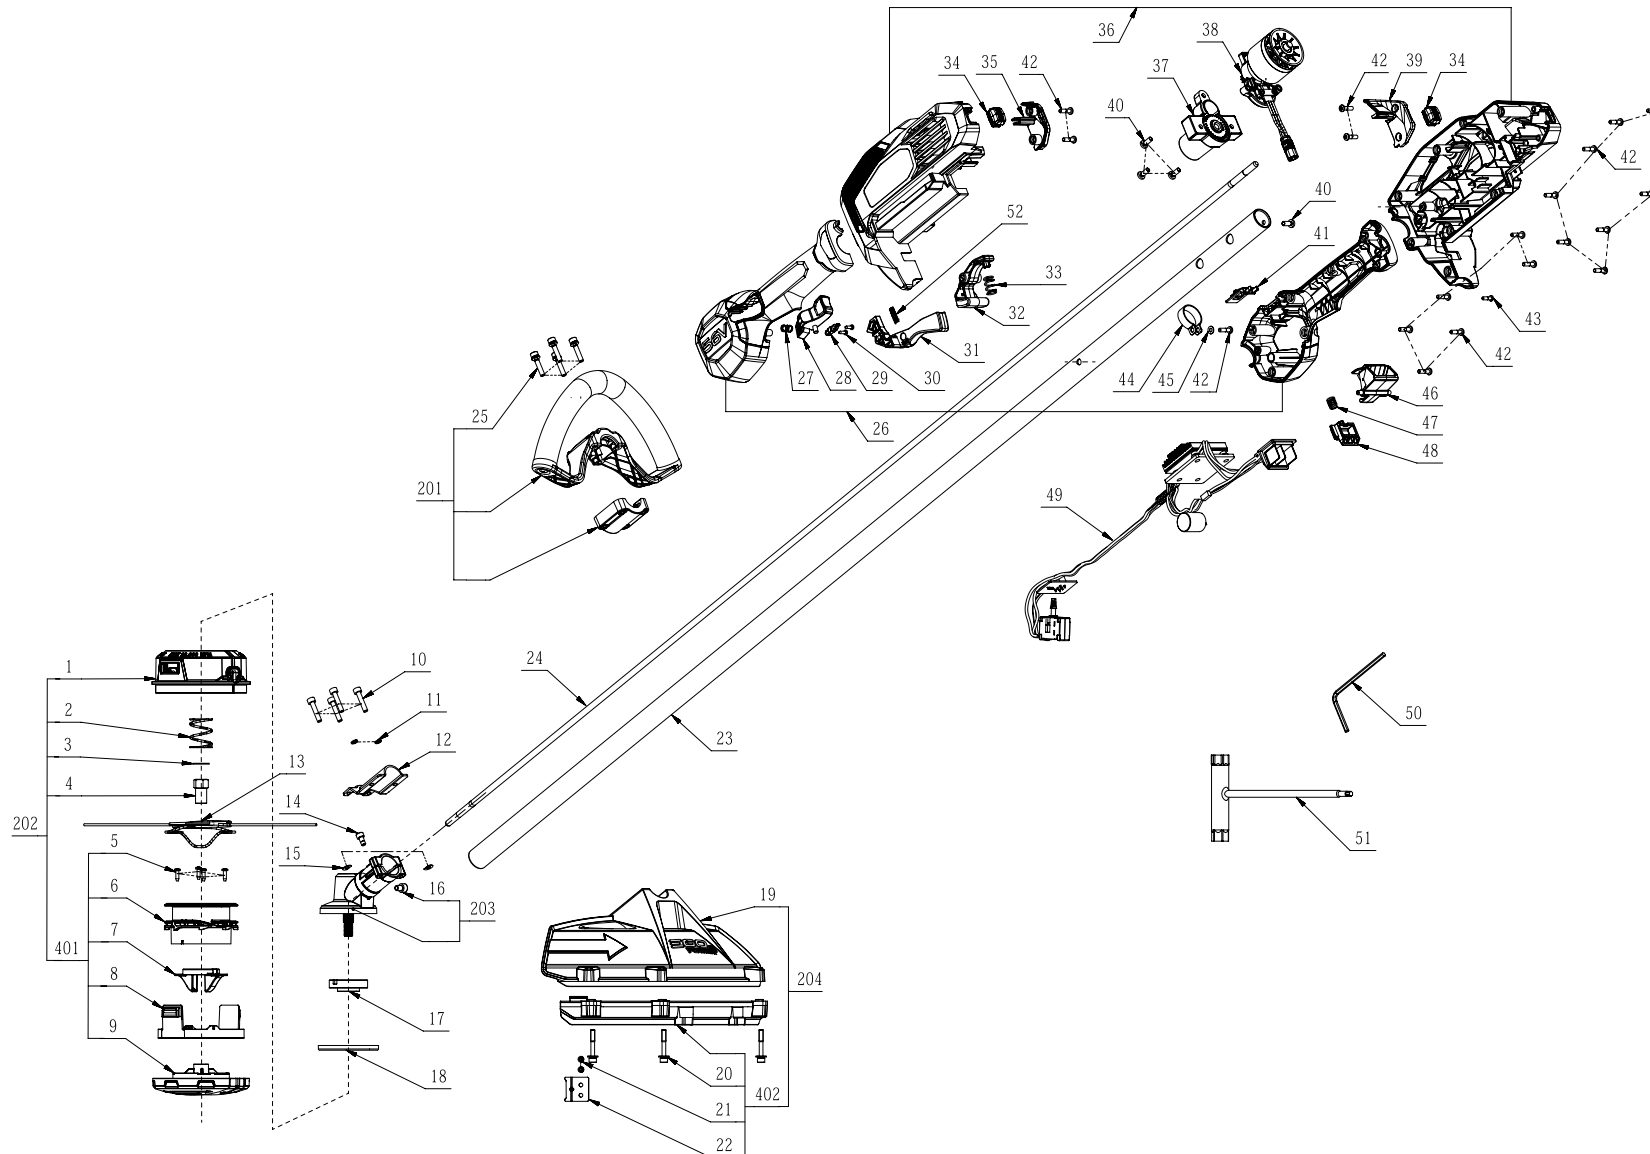

Product Description: String Trimmer
Model Number: ST1530
Body Number: 0760070002_S
Version: A
Issue Date: 2018/01/26

Service Part List_ST1530_Version A

No.	Product Model#	Part Number	Description	Qty
1	ST1530	2824947001	Upper Housing ASSY	1
2	ST1530	3660654001	Compression Spring	1
3	ST1530	5650577001	Plain Washer	1
4	ST1530	5630303001	Nut	1
5	ST1530	5610022001	Tapping Screw	4
6	ST1530	2824945001	Mounting Wire Holder ASSY	1
7	ST1530	3128671001	Slot Cover	1
8	ST1530	3128710001	Lower Housing	1
9	ST1530	3128711001	Support Head	1
10	ST1530	5620216003	Hexagon Socket Screw	4
11	ST1530	5650015012	Spring Washer	2
12	ST1530	3705417001	Fixing Board	1
13	ST1530	3800122001	Trimmer Line	1
14	ST1530	5620213003	Hexagon Socket Screw	1
15	ST1530	5650598001	Washer	2
16	ST1530	5620546001	Hexagon Socket Screw	1
17	ST1530	3552509001	Inner Flange	1
18	ST1530	3706103001	Shield	1
19	ST1530	2824703001	Guard ASSY	1
20	ST1530	5620548001	Screw with Washer	3
21	ST1530	5610294001	Tapping Screw	2
22	ST1530	3706106001	Blade	1
23	ST1530	2825710002	Tube Assembly	1
24	ST1530	3552666001	Shaft	1
25	ST1530	5620558001	Screw with Washer	4
26	ST1530	2824786002	L R Handle Set	1
27	ST1530	3660235001	Spring	1
28	ST1530	3128577001	Lock-off Trigger	1
29	ST1530	3126865001	Clamp Block	1
30	ST1530	5610011006	Tapping Screw	2
31	ST1530	3128578002	Switch Trigger	1
32	ST1530	3128266001	Lever	1