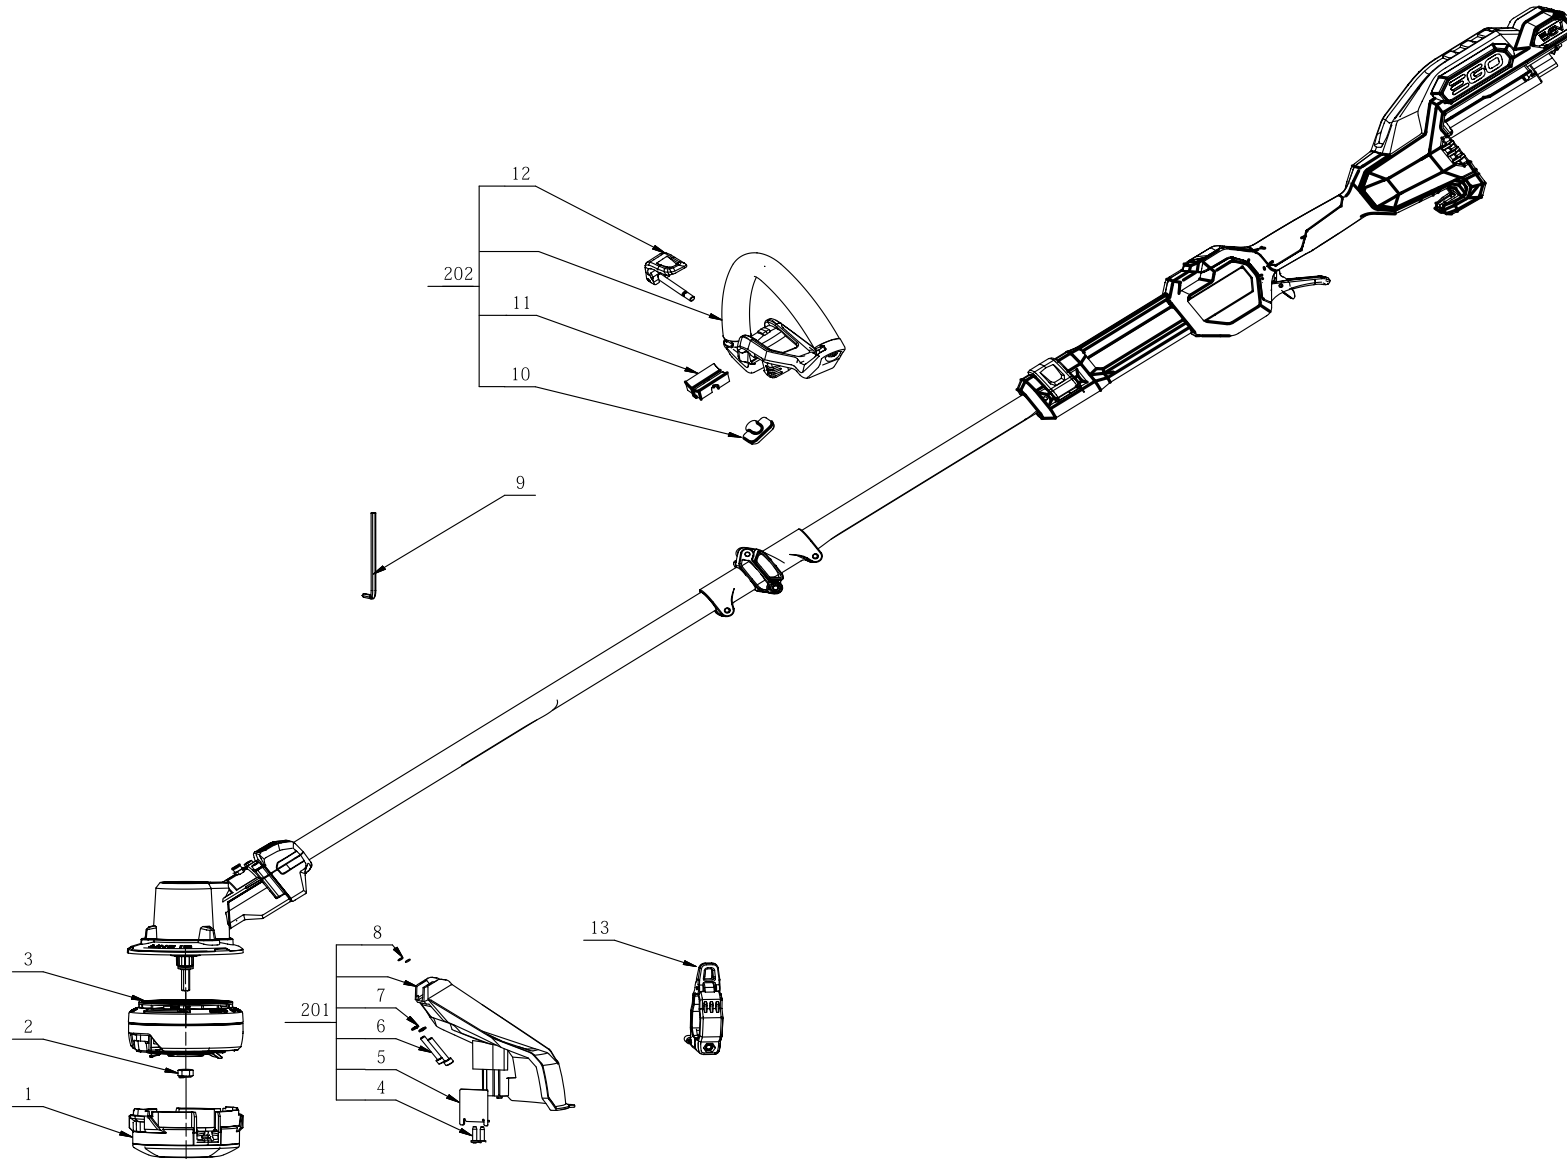

Product Description: String Trimmer  
Model Number: ST1620T  
Body Number: 0760113001\_S  
Version: A  
Issue Date: 2021/08/10

## Service Part List\_ST1620T\_Version A

No.	Product Model#	Part Number	Description	Qty
1	ST1620T	2828646002	Lower Housing Assembly	1
2	ST1620T	5630271001	Nut	1
3	ST1620T	2828651002	Upper Housing Assembly	1
4	ST1620T	5610294001	Tapping Screw	2
5	ST1620T	3705934001	Blade	1
6	ST1620T	5620646001	Hexagon Socket Screw	2
7	ST1620T	5650015012	Spring Washer	2
8	ST1620T	5690203001	O Ring	2
9	ST1620T	5680164001	Inner Hexagon Spanner	1
10	ST1620T	3400010003	Wing Nut	1
11	ST1620T	3127651001	Clamping Block	1
12	ST1620T	2827592002	Handle Lever Set	1
13	ST1620T	2828674002	Pothead Assembly	1
201	ST1620T	2828583002	Protective Cover Assembly	1
202	ST1620T	2827594002	Front Handle Set	1