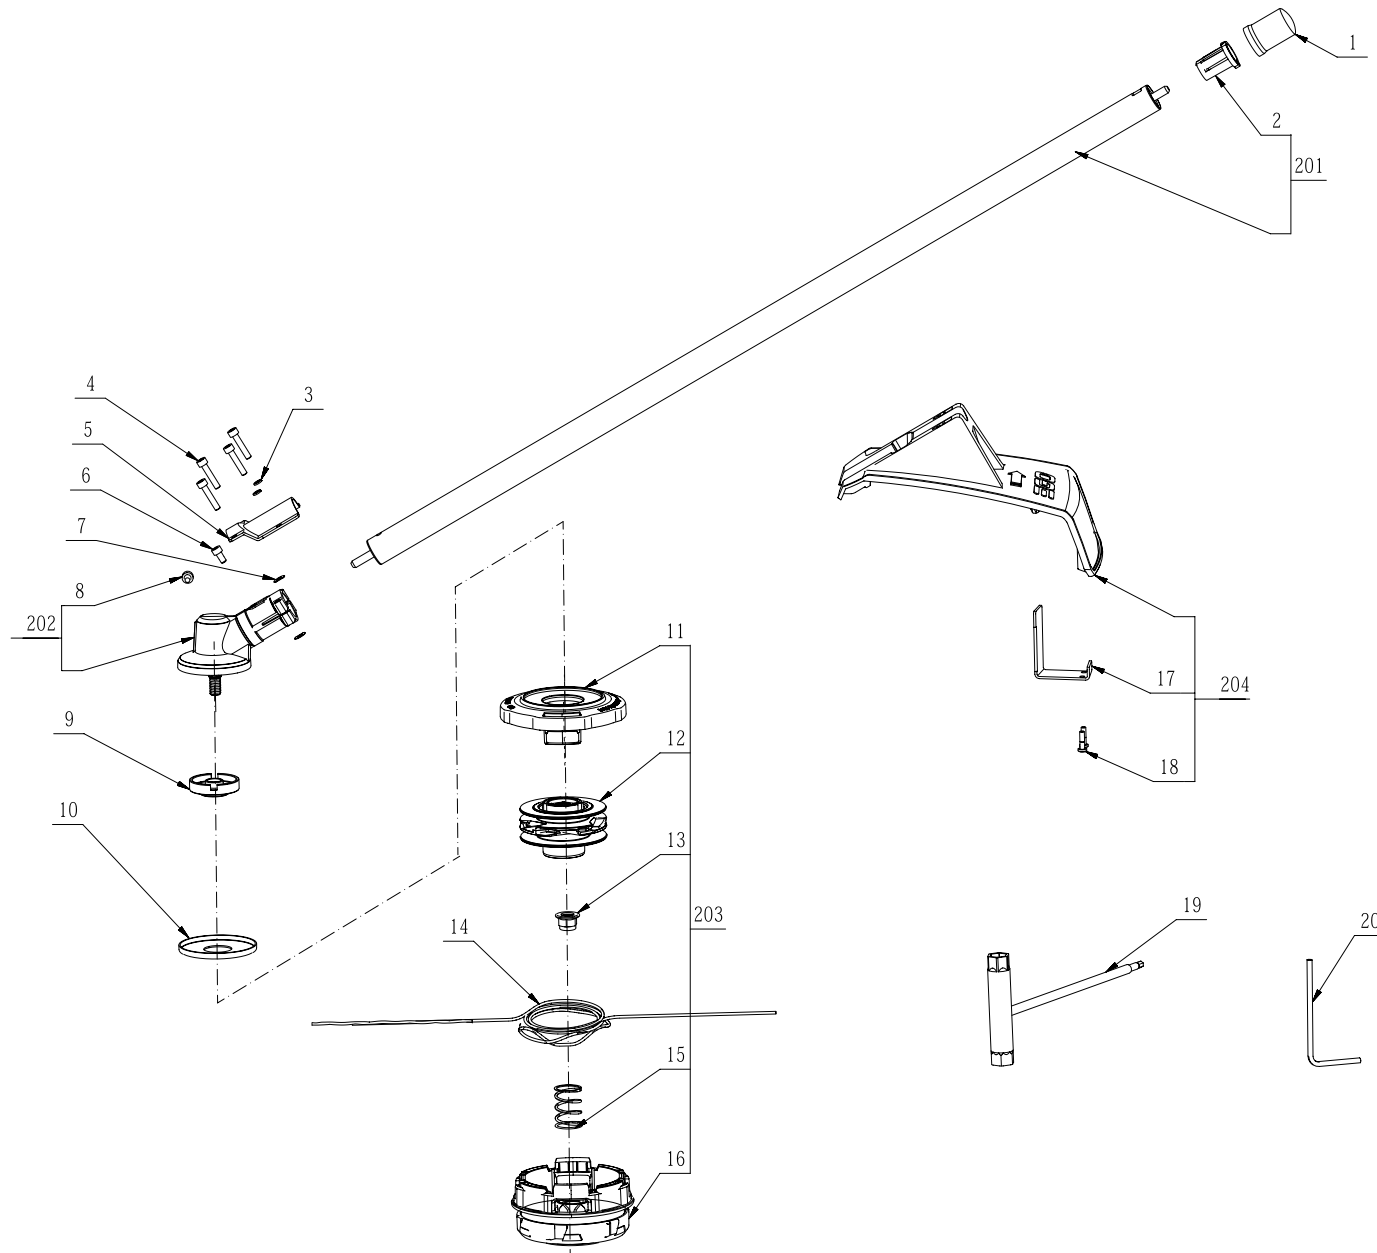

Product Description: String Trimmer Attachment  
Model Number: STA1500  
Body Number: 0760054002\_S  
Version: A  
Issue Date: 2017/01/20

## Service Part List\_STA1500\_Version A

No.	Product Model#	Part Number	Description	Qty
1	STA1500	3128734001	Sleeve	1
2	STA1500	3128556001	Guiding Block	1
3	STA1500	2824792002	Shaft Assembly	1
4	STA1500	2824791002	Tube Assembly	1
5	STA1500	5690203001	O Ring	2
6	STA1500	5650015012	Spring Washer	2
7	STA1500	5620216003	Screw	4
8	STA1500	3705417001	Fixing Board	1
9	STA1500	5620213003	Hexagon Socket Screw	1
10	STA1500	5650598001	Washer	2
11	STA1500	5660151001	Circlips For Hole	1
12	STA1500	2824588002	Pinion Assembly	1
13	STA1500	5620546001	Hexagon Socket Screw	1
14	STA1500	3421862001	Gear Case	1
15	STA1500	2824589002	Shaft Assembly	1
16	STA1500	5660021002	Circlips For Hole	1
17	STA1500	3552509001	Inner Flange	1
18	STA1500	3706103001	Shield	1
19	STA1500	2824947001	Upper Housing ASSY	1
20	STA1500	5650577001	Plain Washer	1
21	STA1500	5630303001	Nut	1
22	STA1500	3660654001	Compression Spring	1
23	STA1500	5610022001	Tapping Screw	4
24	STA1500	2824945001	Mounting Wire Holder ASSY	1
25	STA1500	3128671001	Slot Cover	1
26	STA1500	3128710001	Lower Housing	1
27	STA1500	3128711001	Support Head	1
28	STA1500	3800122001	Trimmer Line	1
29	STA1500	5610294001	Tapping Screw	2
30	STA1500	3706106001	Blade	1
31	STA1500	5620548001	Screw with Washer	3
32	STA1500	5680217001	Wrench	1

No.	Product Model#	Part Number	Description	Qty
33	STA1500	5680164001	Inner Hexagon Spanner	1
201	STA1500	2824590002	Connecting Tube ASSY	1
202	STA1500	2824954002	Gear Case ASSY	1
203	STA1500	2823354001	Cutting Head Set	1
204	STA1500	2824957002	Guard ASSY	1
401	STA1500	2824946001	Lower Housing ASSY	1

Product Description: String Trimmer Attachment  
Model Number: STA1500  
Body Number: 0760054006\_S  
Version: B  
Issue Date: 2020/10/30