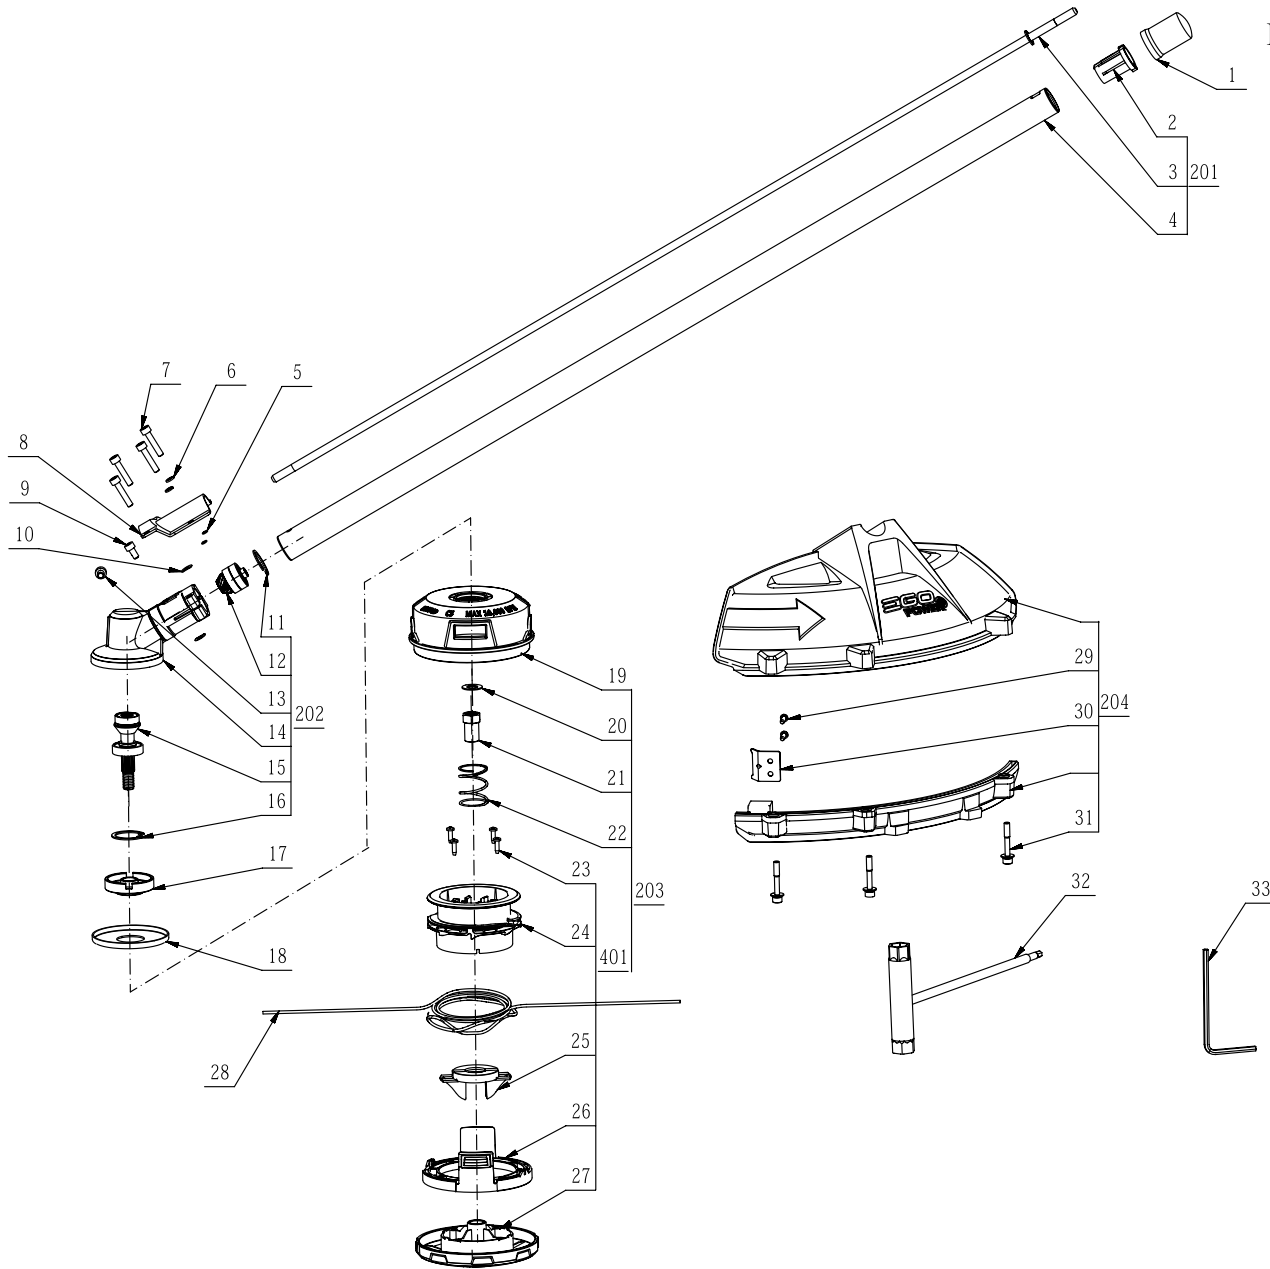

Product Description: String Trimmer Attachment  
Model Number: STA1500  
Body Number: 0760054002\_S  
Version: A  
Issue Date: 2017/01/20

## Service Part List\_STA1500\_Version A

No.	Product Model#	Part Number	Description	Qty
1	STA1500	3128734001	Sleeve	1
2	STA1500	3128556001	Guiding Block	1
3	STA1500	2824792002	Shaft Assembly	1
4	STA1500	2824791002	Tube Assembly	1
5	STA1500	5690203001	O Ring	2
6	STA1500	5650015012	Spring Washer	2
7	STA1500	5620216003	Screw	4
8	STA1500	3705417001	Fixing Board	1
9	STA1500	5620213003	Hexagon Socket Screw	1
10	STA1500	5650598001	Washer	2
11	STA1500	5660151001	Circlips For Hole	1
12	STA1500	2824588002	Pinion Assembly	1
13	STA1500	5620546001	Hexagon Socket Screw	1
14	STA1500	3421862001	Gear Case	1
15	STA1500	2824589002	Shaft Assembly	1
16	STA1500	5660021002	Circlips For Hole	1
17	STA1500	3552509001	Inner Flange	1
18	STA1500	3706103001	Shield	1
19	STA1500	2824947001	Upper Housing ASSY	1
20	STA1500	5650577001	Plain Washer	1
21	STA1500	5630303001	Nut	1
22	STA1500	3660654001	Compression Spring	1
23	STA1500	5610022001	Tapping Screw	4
24	STA1500	2824945001	Mounting Wire Holder ASSY	1
25	STA1500	3128671001	Slot Cover	1
26	STA1500	3128710001	Lower Housing	1
27	STA1500	3128711001	Support Head	1
28	STA1500	3800122001	Trimmer Line	1
29	STA1500	5610294001	Tapping Screw	2
30	STA1500	3706106001	Blade	1
31	STA1500	5620548001	Screw with Washer	3
32	STA1500	5680217001	Wrench	1

No.	Product Model#	Part Number	Description	Qty
33	STA1500	5680164001	Inner Hexagon Spanner	1
201	STA1500	2824590002	Connecting Tube ASSY	1
202	STA1500	2824954002	Gear Case ASSY	1
203	STA1500	2823354001	Cutting Head Set	1
204	STA1500	2824957002	Guard ASSY	1
401	STA1500	2824946001	Lower Housing ASSY	1

Product Description: String Trimmer Attachment  
Model Number: STA1500  
Body Number: 0760054006\_S  
Version: B  
Issue Date: 2020/10/30