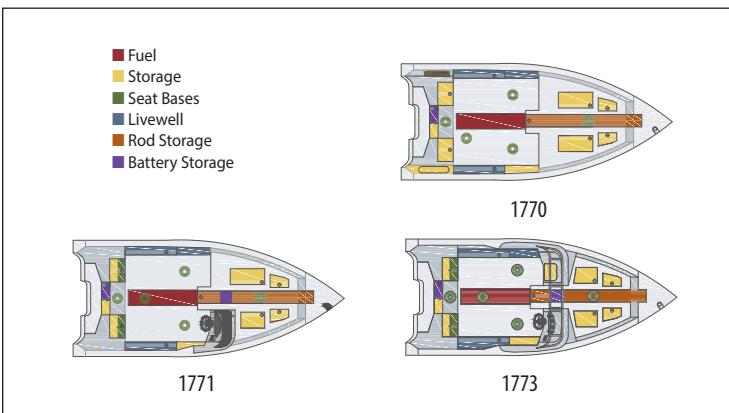

# AGGRESSOR PRO MX

- Available with Side or Dual Console
  - High-Performance
  - Double Skinned Hull
- Optional Seating Configurations
  - 75 Qt. Aerated Livewell
  - Excellent Storage

MODEL SPECS	1770	1771	1773
Length	17'4"	17'4"	17'4"
Beam	93"	93"	93"
Bow Depth	35"	35"	35"
Transom Height	20"	20"	20"
BIA Max. H.P.	80 hp	150 hp	150 hp
BIA Capacity/Persons	1450*/6	1400*/6	1400*/6
Approx. Weight	1300*	1350*	1500*
Alum. Side Thickness	.080	.080	.080
Alum. Bottom Thickness	.100	.100	.100

## FEATURES

	1770	1771	1773
<b>Accessories</b>			
• "No Feedback" Steering		●	●
• Deck Hardware	●	●	●
• Battery Tray/Box	●	●	●
• Horn	●	●	●
• Bilge Pump w/Auto Float Switch	●	●	●
<b>Electrical</b>			
• 12V/24V Trolling Receptacle	●	●	●
• Switches w/Circuit Breaker	●	●	●
• Switches w/Fuses	●		
<b>Instruments</b>			
• Volt	●	●	●
• Fuel	●	●	●
• Tachometer	●	●	●
• Speedometer	✓	●	●
<b>Storage</b>			
• Center Rod Locker 9'	●	●	●
• Stern	●	●	●
• Bow	●	●	●
<b>Lighting</b>			
• Lighted Livewell	●	●	●
• Courtesy	●	●	●
• Navigation	●	●	●
<b>Livewell</b>			
• 75 Qt. Aerated Livewell (50"L x 9"W x 10"D)	●	●	●
• Livewell/Baitwell (30"L x 9"W x 9"D)	●	●	●
<b>Seating</b>			
• Pedestal Bases	5	5	5
• Removable Locking Pedestal Seats	3	3	3
<b>General Features</b>			
• Cockpit Floor Vinyl	●	●	●
• 29 Gallon Plastic Fuel Tank	●	●	●
• Full Walk-Thru Windshield			●
• Removable Windshield		●	
• Fiberglass Console		●	●
• Level Flotation	●	●	●