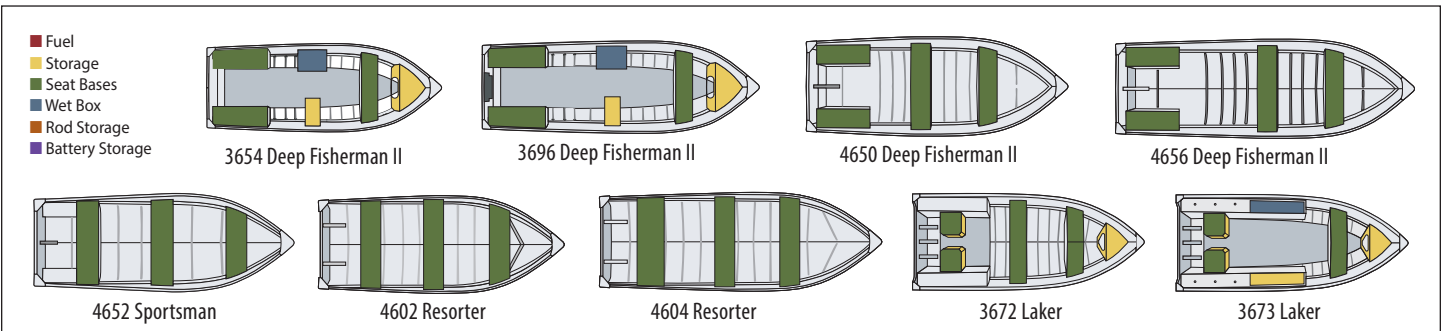

MirroCraft

2024 ALUMINUM BOATS

MirroCraft by Northport Marine, LLC

P.O. Box 380 / Gillett, Wisconsin 54124 • Email: info@mirrocraft.com • www.mirrocraft.com