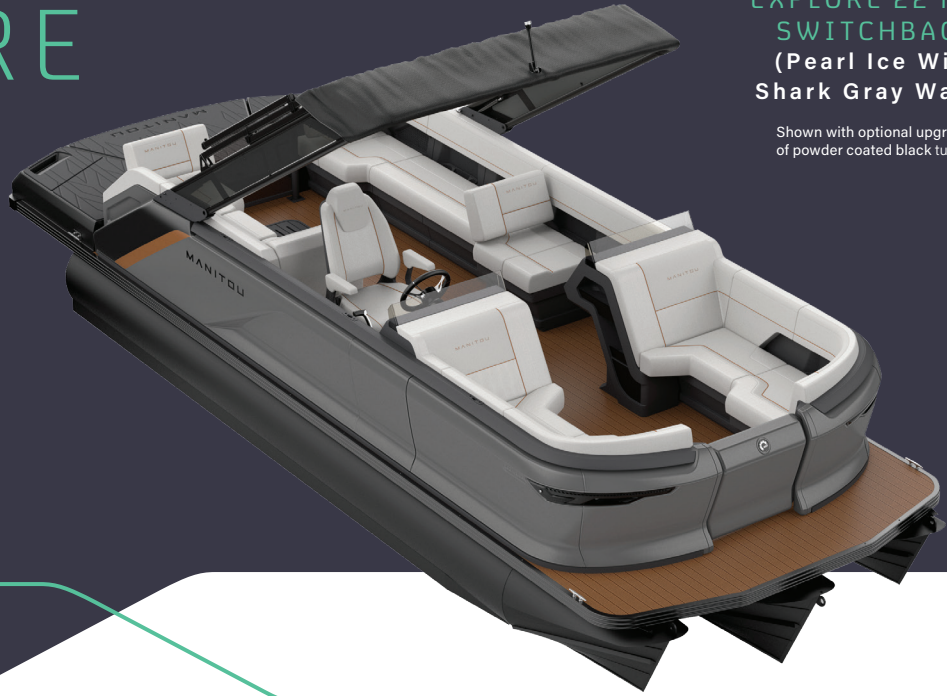

EXPLORE

STAND OUT ON THE LAKE

SLEEK AND MODERN DESIGN

REVOLUTIONARY ON-BOARD EXPERIENCE

EXPLORE 22 MAX SWITCHBACK
(Pearl Ice With Shark Gray Walls)

Shown with optional upgrade of powder coated black tubes.

MANITOU

WALL COLOR **

OPTIONS: Shark Gray ● Great White ○

INTERIOR / ACCENT **

COLOR OPTIONS: Carbon ● Carbon Red ● Carbon Blue ● Pearl Ice ●

HULL

	Category	Explore 22	Explore 24	Explore 26
V-Toon® with MAX Deck	HP Range	115 – 150 HP Rotax S	115 – 150 HP Rotax S	115 – 150 HP Rotax S
	Person Capacity	11	12	13
V-Toon Single	HP Range	250 HP Outboard Engine	250 - 300 HP Outboard Engine	250 – 400 HP Outboard Engine
	Person Capacity	9	11	12
V-Toon® Dual	HP Range	—	Twin 250 HP Outboard Engine	Twin 250 – 300 HP Outboard Engine
	Person Capacity	—	TBC	TBC

*(LOA) Length Overall

OTHER FEATURES

- Formed aluminum walls
- Dual rear Switchback loungers
- High back helm chair
- Woven vinyl flooring
- LED navigation lights
- LED interior flooring lights
- Ski tow bar / pylon
- Under seat storage
- 12' Sport bimini, gas assisted
- 100% composite decking
- Mooring cover
- Helm storage cubbies
- LED docking lights
- Simtex marine vinyl
- Stainless steel cleats (4)
- Windscreen

MAX Deck

Unlocks up to 40 sqft more functional space at the stern available exclusively on models powered with the Rotax S. Easy access for recreational activities, space to store water toys, coolers and more.