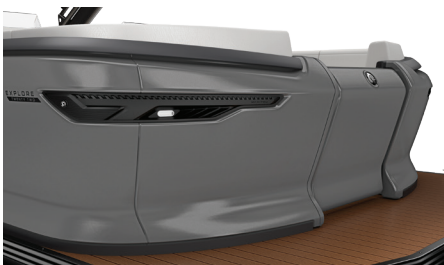

Available in 22', 24', & 26'

EXPLORE

OPTION BUNDLE

Signature

- Interior Center Tube Storage Light
- Extra Battery + Smart Switch
- Privacy Station Curtain
- Dinette Table
- Rear Stereo Remote
- Wireless Charging Pad
- High Back Helm Chair w/Bolster

Select*

- LED Backsplash Lighting (Recessed Cupholder Area)
- Premium Subwoofer and 4" Fusion Helm Speakers

* N/A with Bench floor plan

FEATURE HIGHLIGHTS

Exterior Wall Design

The exclusive automotive-inspired styling is designed with Aluminum panels to stand out on the water and take fit-and-finish to a whole new level.