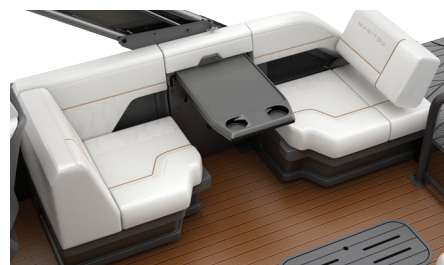

Select*

- LED Backsplash Lighting (Recessed Cupholder Area)
- Premium Subwoofer and 4" Fusion Helm Speakers

* N/A with Bench floor plan

FEATURE HIGHLIGHTS

Exterior Wall Design

The exclusive automotive-inspired styling is designed with Aluminum panels to stand out on the water and take fit-and-finish to a whole new level.

MAX Deck

Unlocks up to 40 sqft more functional space at the stern available exclusively on models powered with the Rotax S. Easy access for recreational activities, space to store water toys, coolers and more.

Redesigned Captain's Helm

A new dashboard layout and design dedicates 4 unique sections of the helm to key functions, ensuring that phone charging, radio control, vessel monitoring, and vessel switching are accessible and intuitive.

Integrated Cupholders and Speakers

Newly designed cupholders and speakers have been integrated into the walls to offer an enhanced onboard experience without sacrificing space.

Trifold Bench

The 3-in-1 functionality of the Trifold bench provides a seamless transition between a bench, table, and open space, so you can entertain with ease or just enjoy more leg room whenever you want.