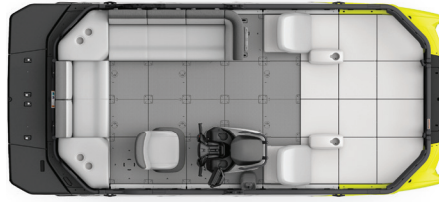

SWITCH SPORT 18 – 230