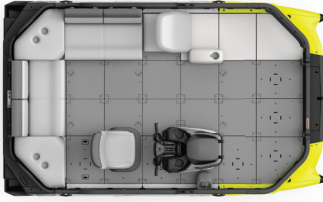

LAYOUT CONFIGURATIONS

SWITCH SPORT COMPACT – 170