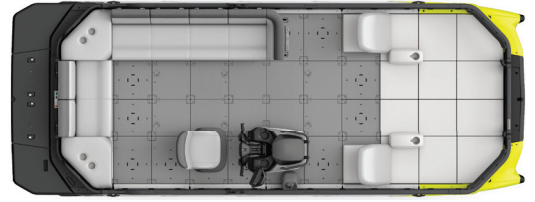

*Electronic brake, neutral and reverse.
**This measurement is valid for the vehicle only in water, without passengers.

LAYOUT CONFIGURATIONS

SWITCH SPORT COMPACT – 170

SWITCH SPORT 18 – 230

SWITCH SPORT 21 – 230