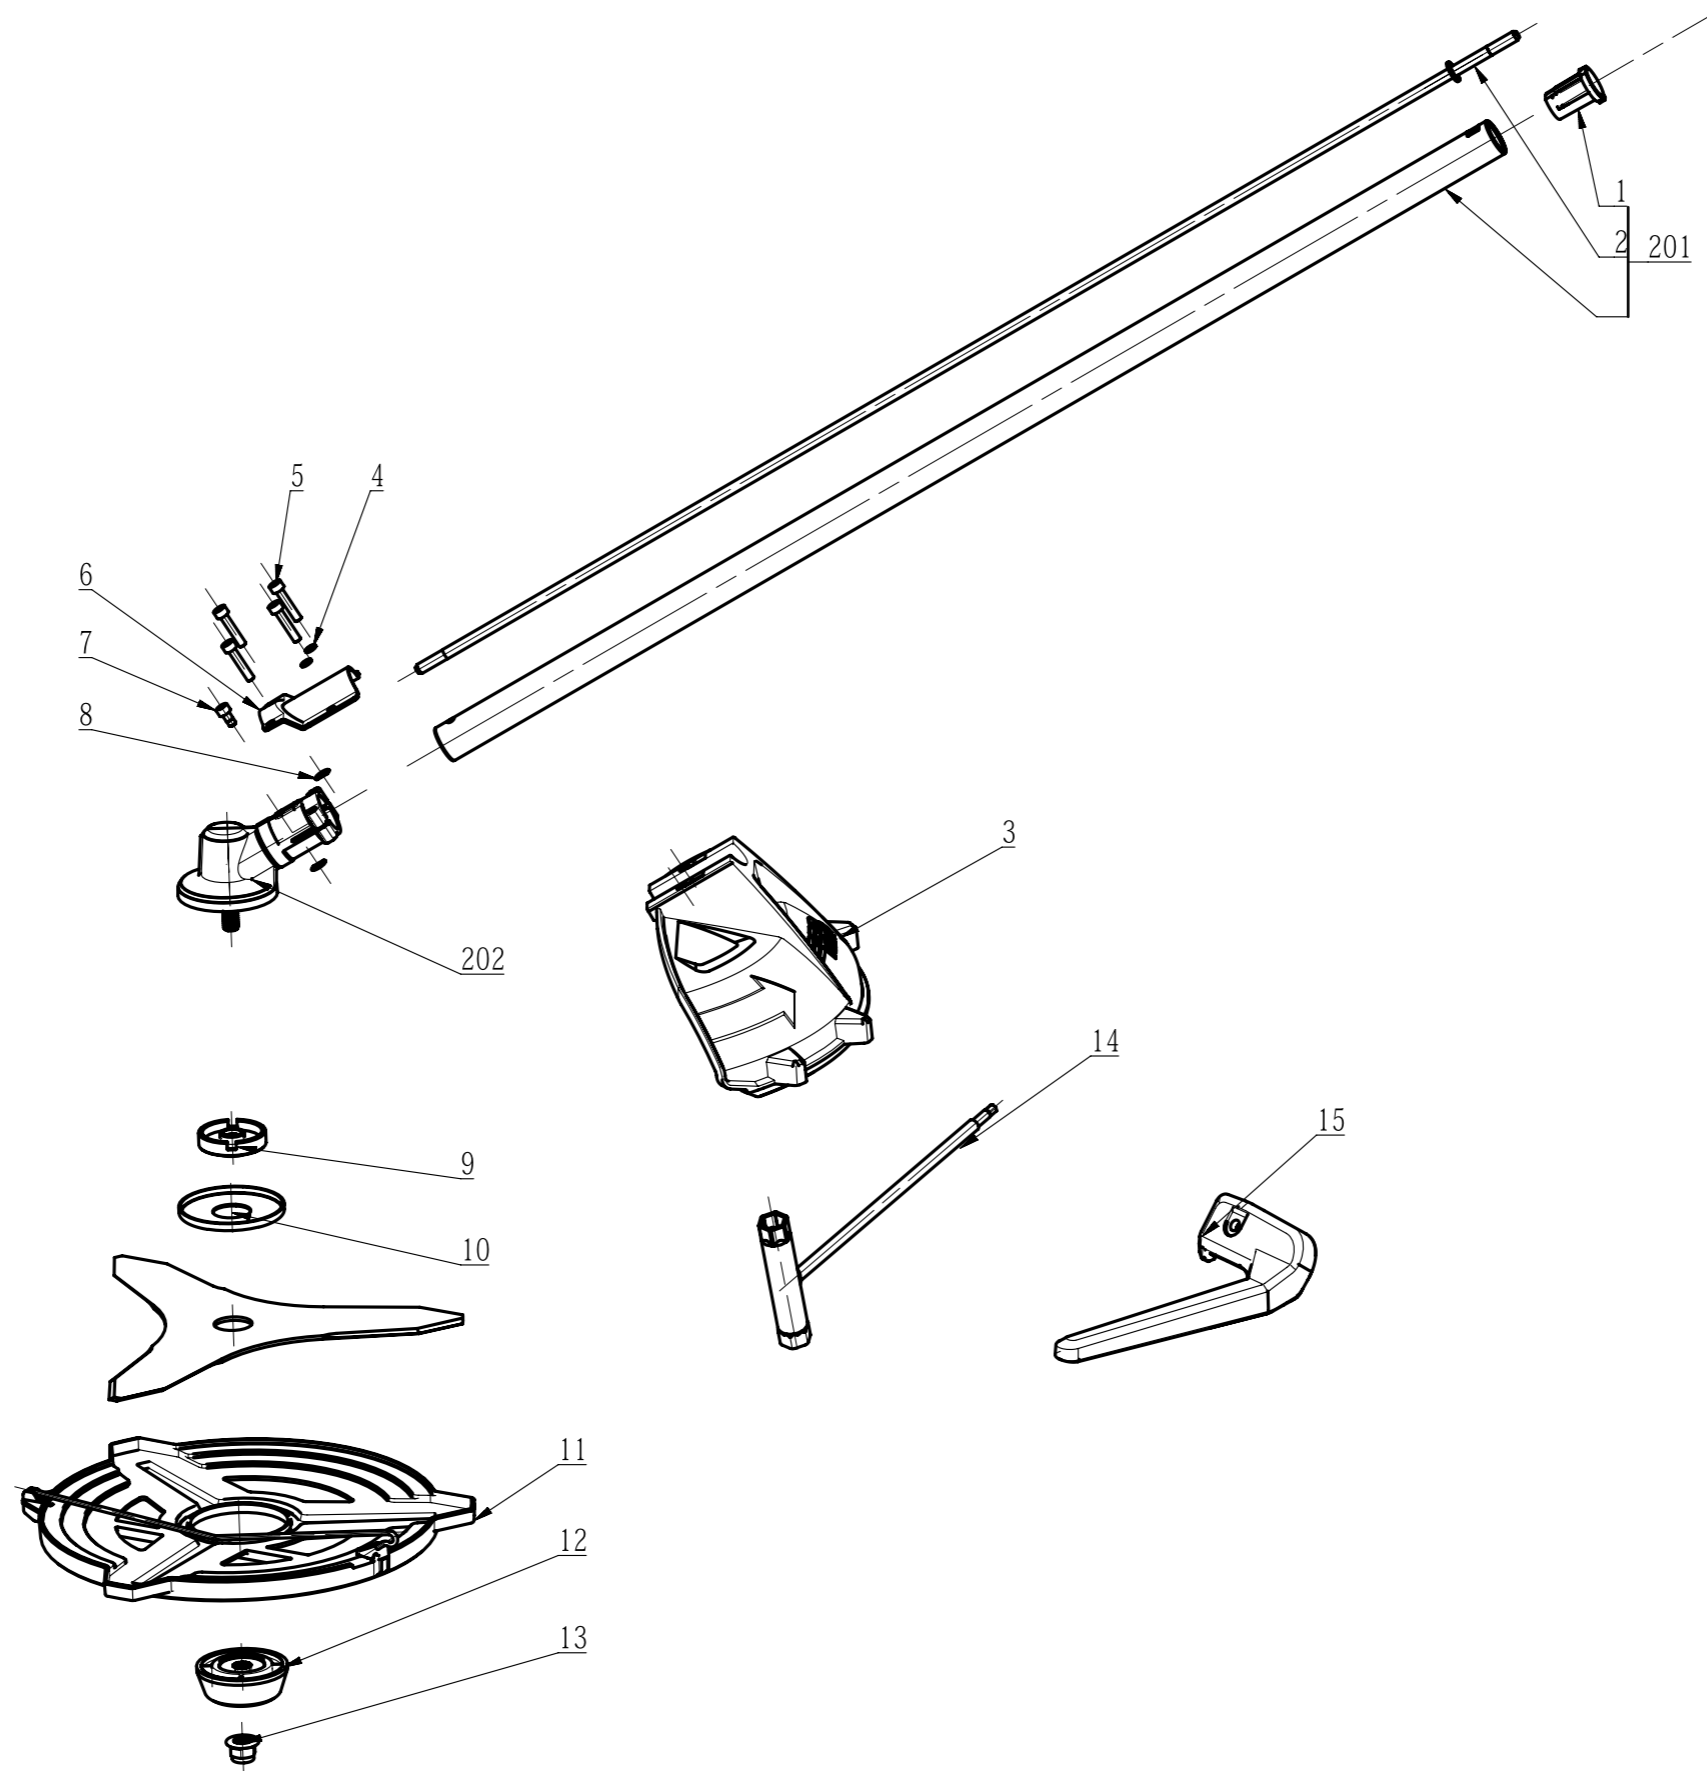

Product Description:DC Multi-head Brush Cutter
Model Number:BCA1220
Body Number:0760054007
Version:A
Issue Date: 2022/07/20

Service Part List_BCA1220_Vervion A

No.	Product Model#	Part Number	Description	Qty
1	BCA1220	3128556001	Guiding Block	1
2	BCA1220	2824792002	Shaft Assembly	1
3	BCA1220	2824703001	Guard ASSY	1
4	BCA1220	5650015012	Spring Washer	2
5	BCA1220	5620216003	Screw	4
6	BCA1220	3705417001	Fixing Board	1
7	BCA1220	5620213003	Hexagon Socket Screw	1
8	BCA1220	5650598001	Washer	2
9	BCA1220	3552509001	Inner Flange	1
10	BCA1220	3706103001	Shield	1
11	BCA1220	2824948002	Blade Cover	1
12	BCA1220	3421864001	Outer Flange	1
13	BCA1220	5630292001	Nut	1
14	BCA1220	5680217001	Wrench	1
15	BCA1220	3133829001	Front Handle Cover	1
201	BCA1220	2824590004	Connecting Tube ASSY	1
202	BCA1220	2824954002	Gear Case ASSY	1