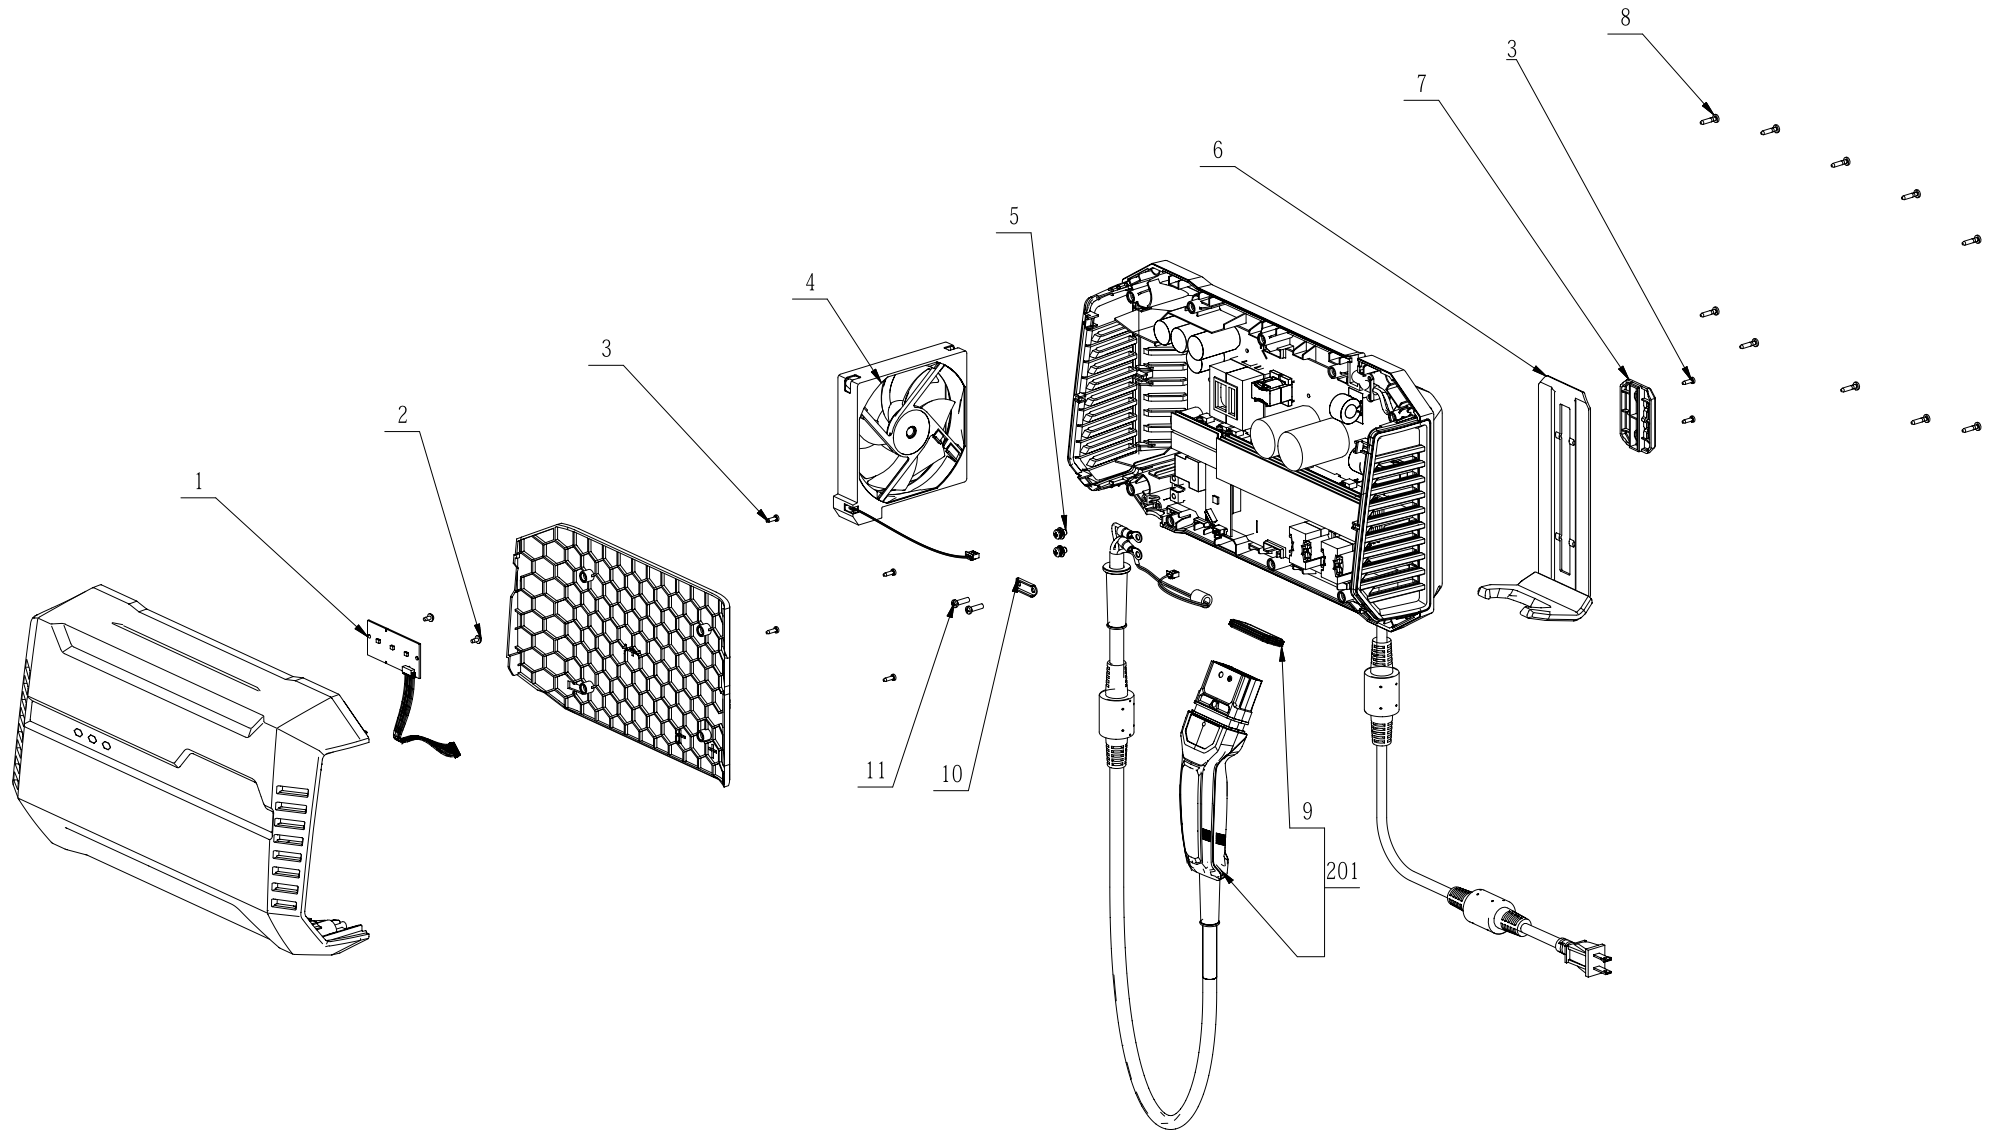

Product Description: Charger  
Model Number: CHV1600  
Body Number: 0800259001\_S  
Version: A  
Issue Date: 2020/09/30

## Service Part List\_CHV1600\_Version A

No.	Product Model#	Part Number	Description	Qty
1	CHV1600	2830916001	5369 LED Electric Assembly	1
2	CHV1600	5620357001	Screw	2
3	CHV1600	5610011006	Tapping Screw	6
4	CHV1600	3300020001	Fan Assembly	1
5	CHV1600	5620618001	Screw with Washer	2
6	CHV1600	3403191001	Pothook	1
7	CHV1600	3131293001	Guide Block	1
8	CHV1600	5610264002	Hexagon Lobular Screw	10
9	CHV1600	5690356002	Seal Ring	1
10	CHV1600	3707506001	Cord Anchorage	1
11	CHV1600	5610031003	Thread Forming Screw	2
201	CHV1600	4860790001	Output Wire Assembly	1