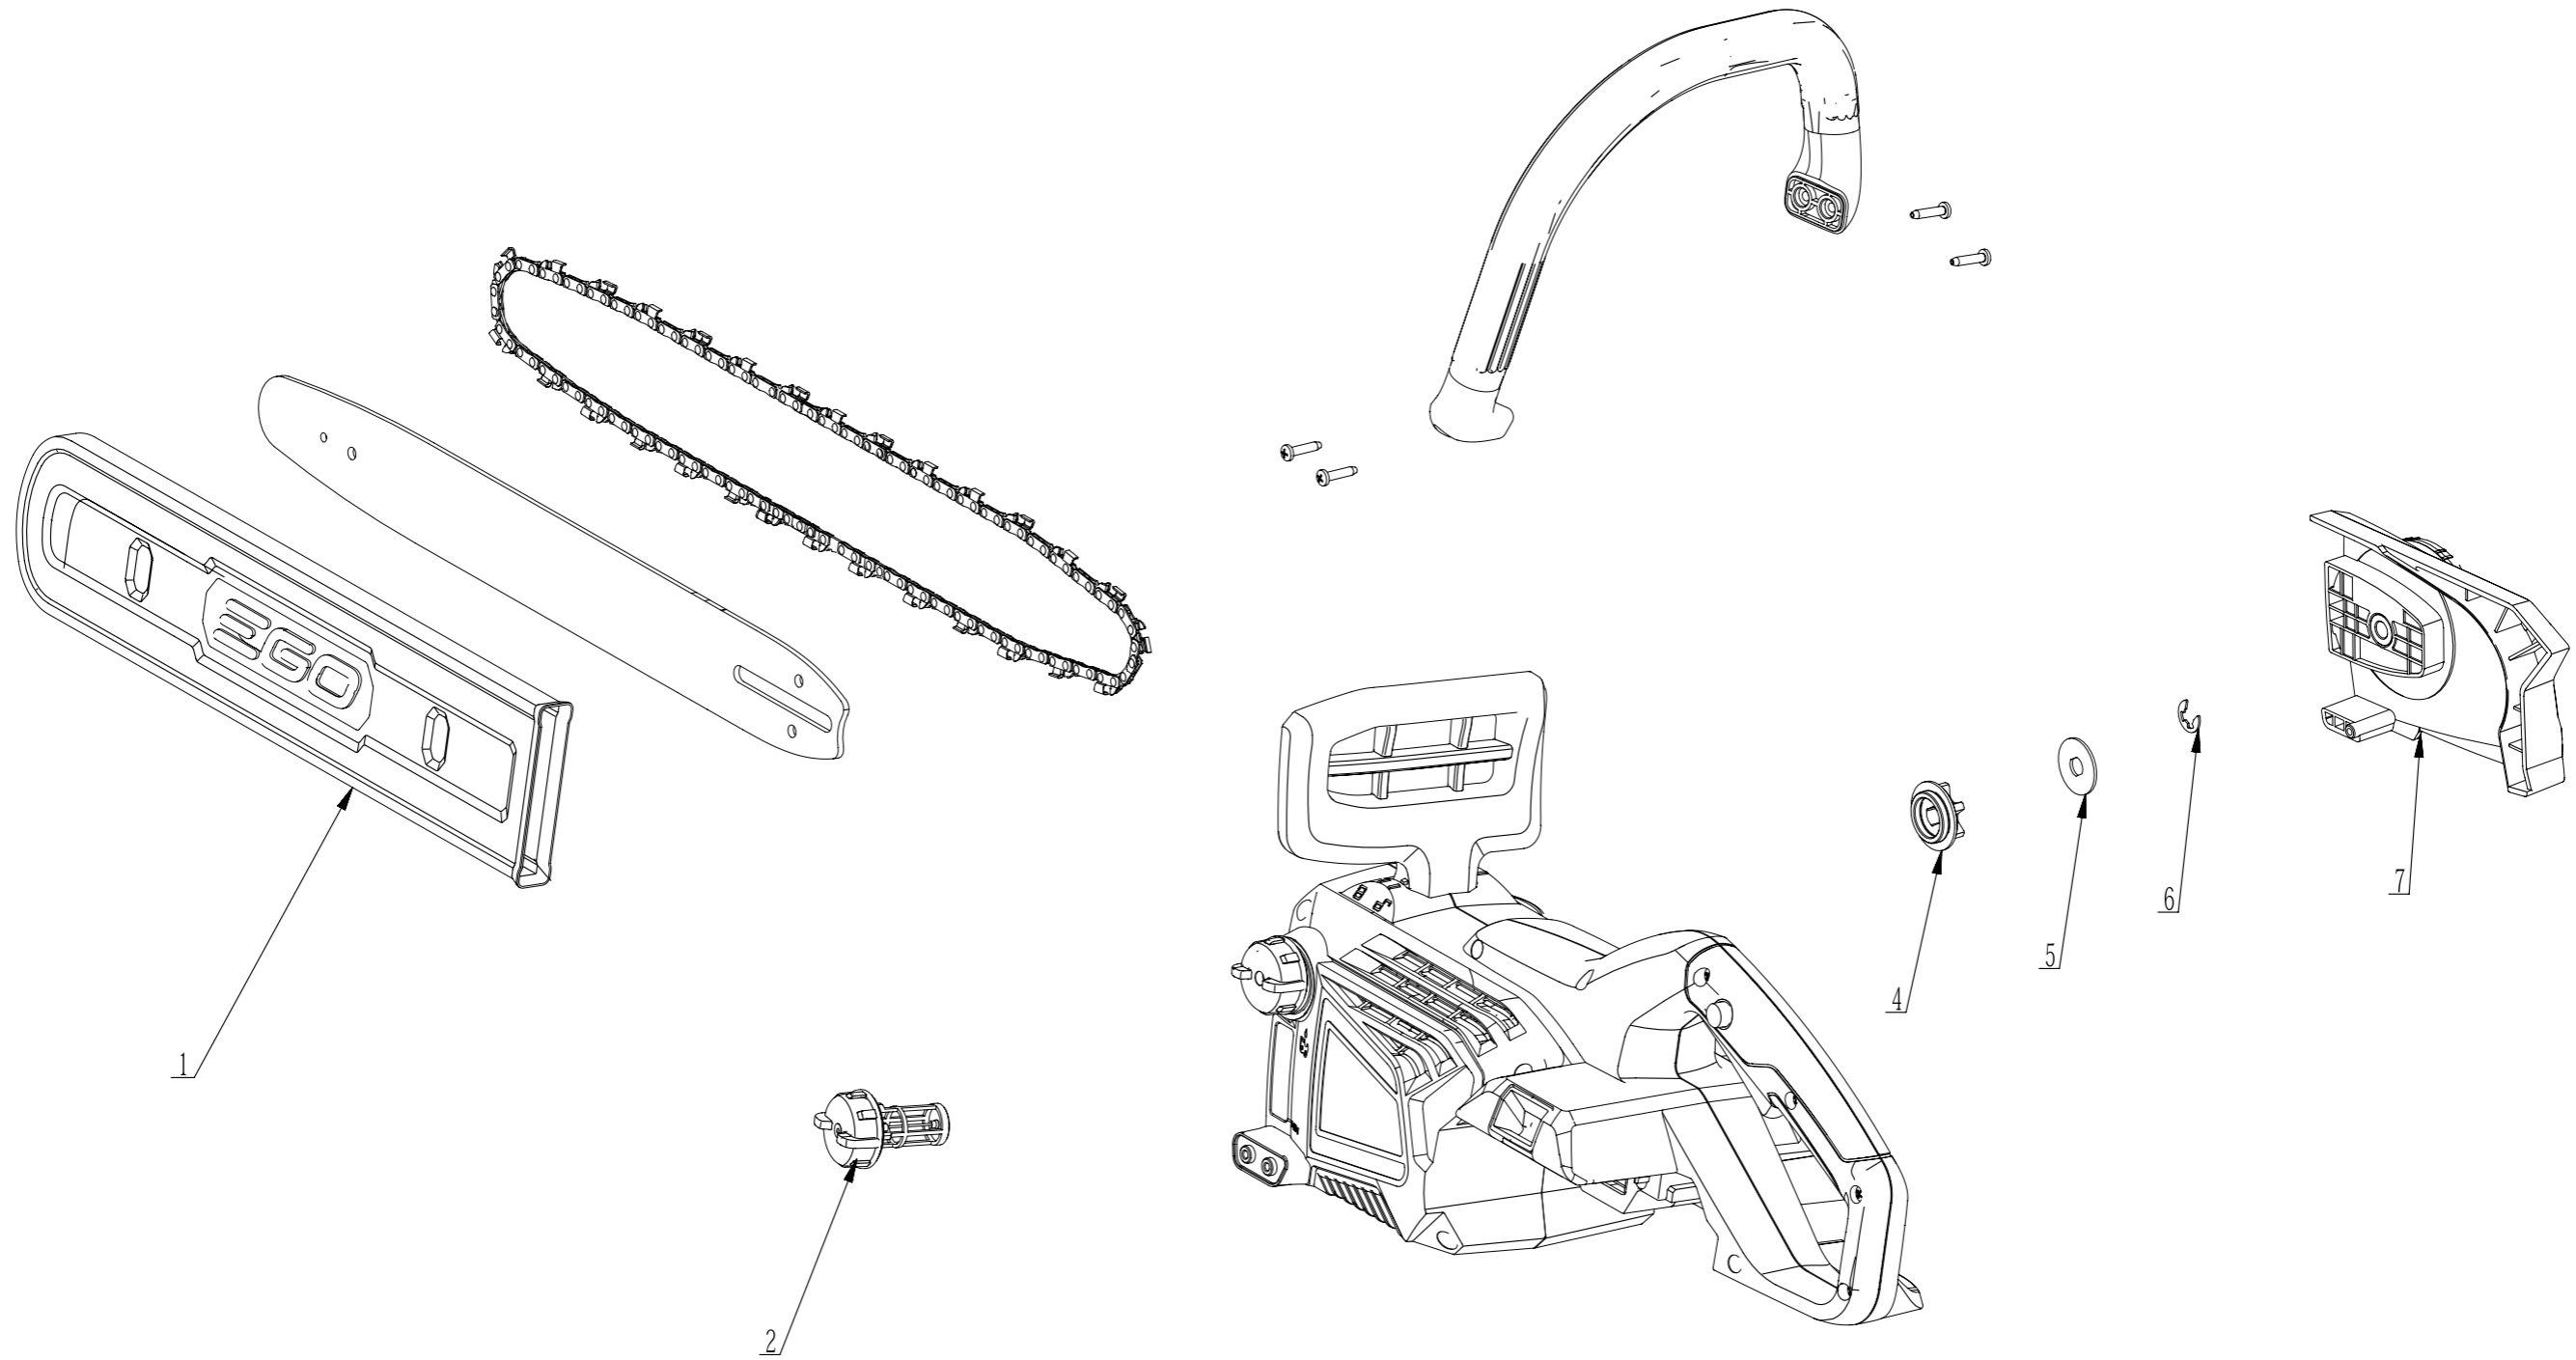

Product Description : Chain Saw
Model Number : CS1600
Body Number : F840018001
Version : A
Issue Date : 2023-02-06

Service Part List_CS1600_Version A

No.	Product Model#	Part Number	Description	Qty
1	CS1600	3128201001	Sheath	1
2	CS1600	2824708001	Cover Assembly	1
4	CS1600	3421564001	Sprocket	1
5	CS1600	5660208001	Gasket	1
6	CS1600	5660028001	E Ring	1
7	CS1600	2823860001	Cover ASSY	1