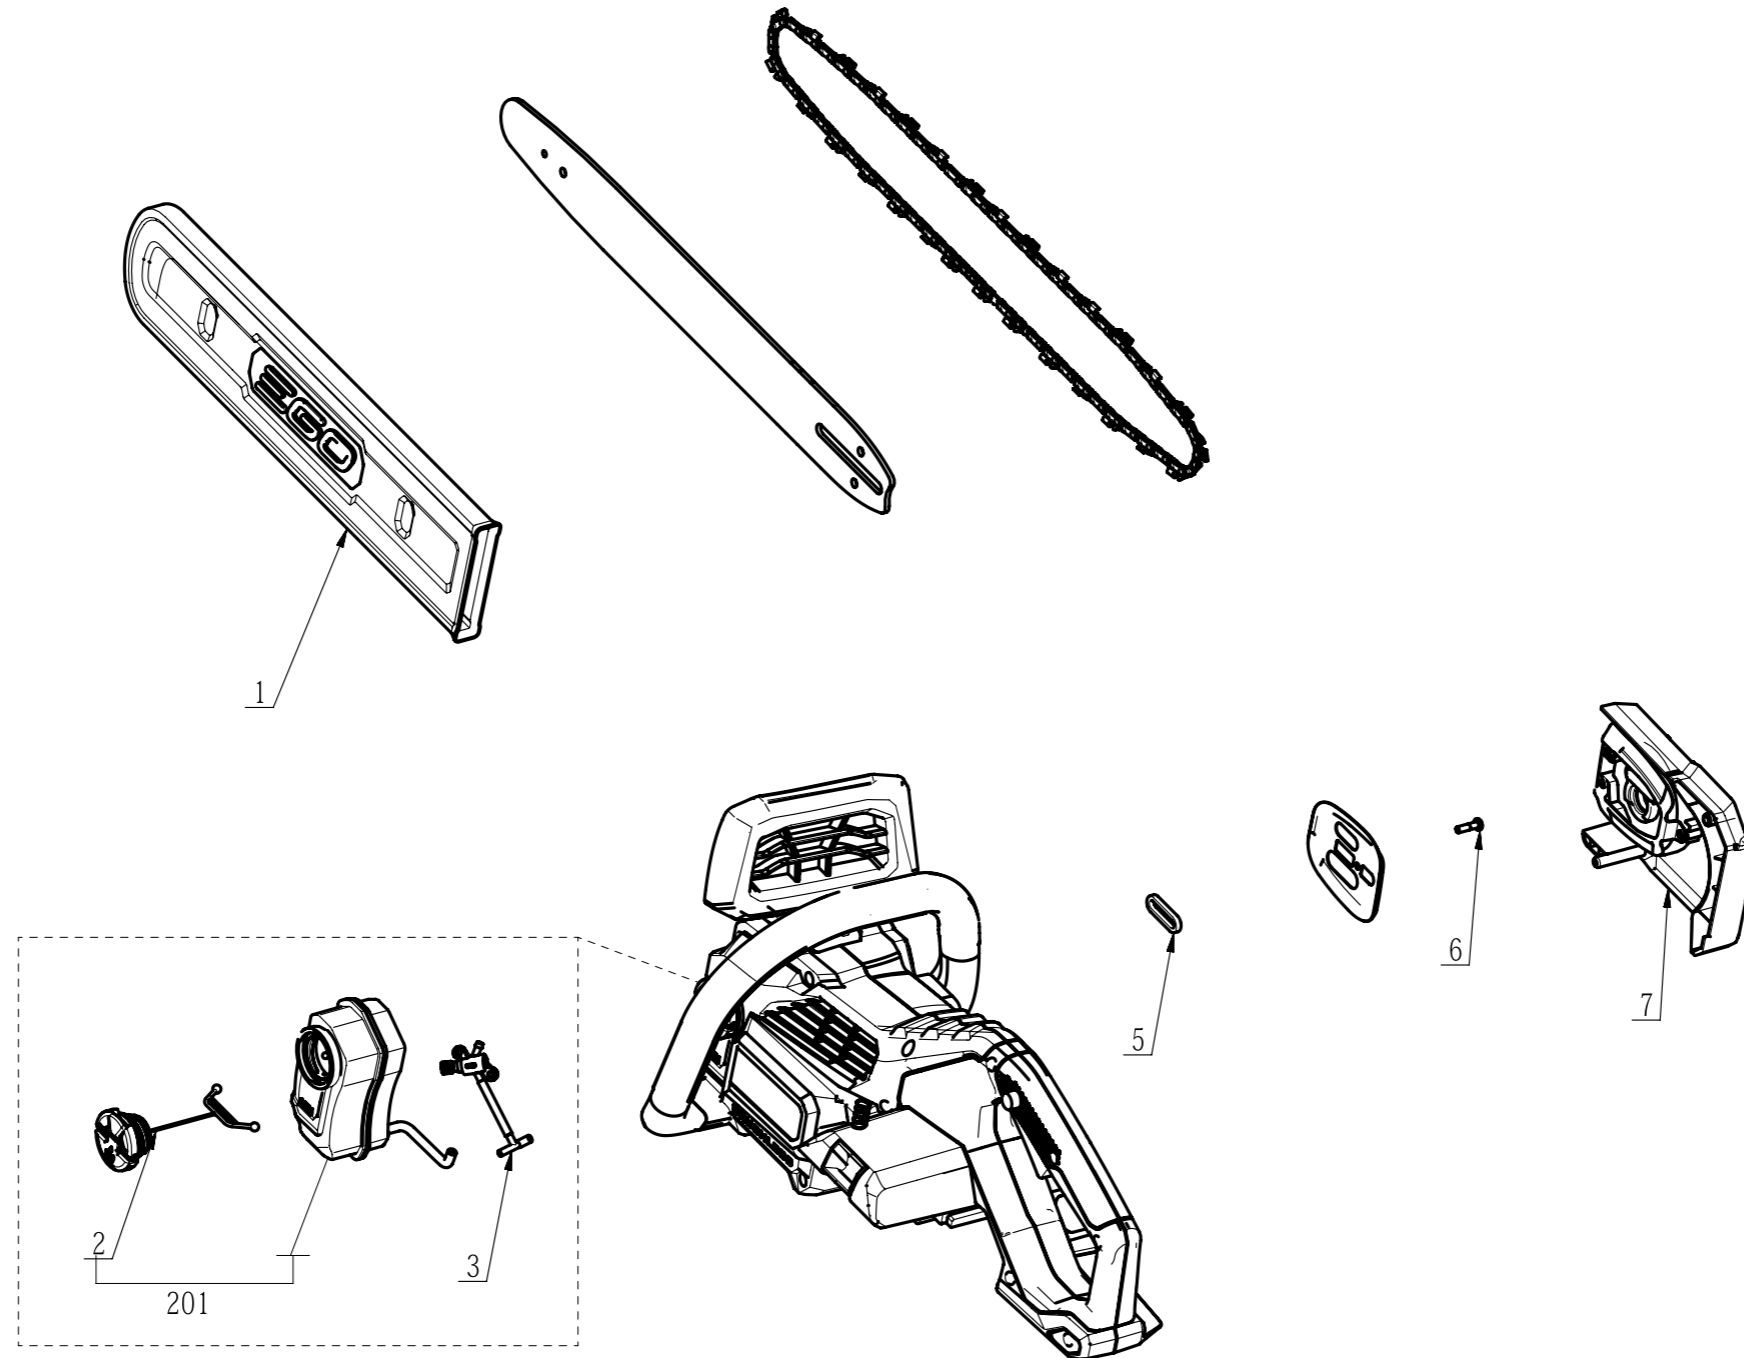

Product Description : Chain Saw  
Model Number : CS1610  
Body Number : F840022001S01  
Version : A  
Issue Date : 2023-02-06

## Service Part List\_CS1610\_Version A

No.	Product Model#	Part Number	Description	Qty
1	CS1610	3128201001	Sheath	1
2	CS1610	2828587001	Kettle Cover Assembly	1
3	CS1610	2828601002	Pump Assembly	1
5	CS1610	3130337001	Rubber Gasket	1
6	CS1610	5620479001	Screw	1
7	CS1610	2828582002	Cover Assembly	1
201	CS1610	2828586002	Kettle Assembly	1