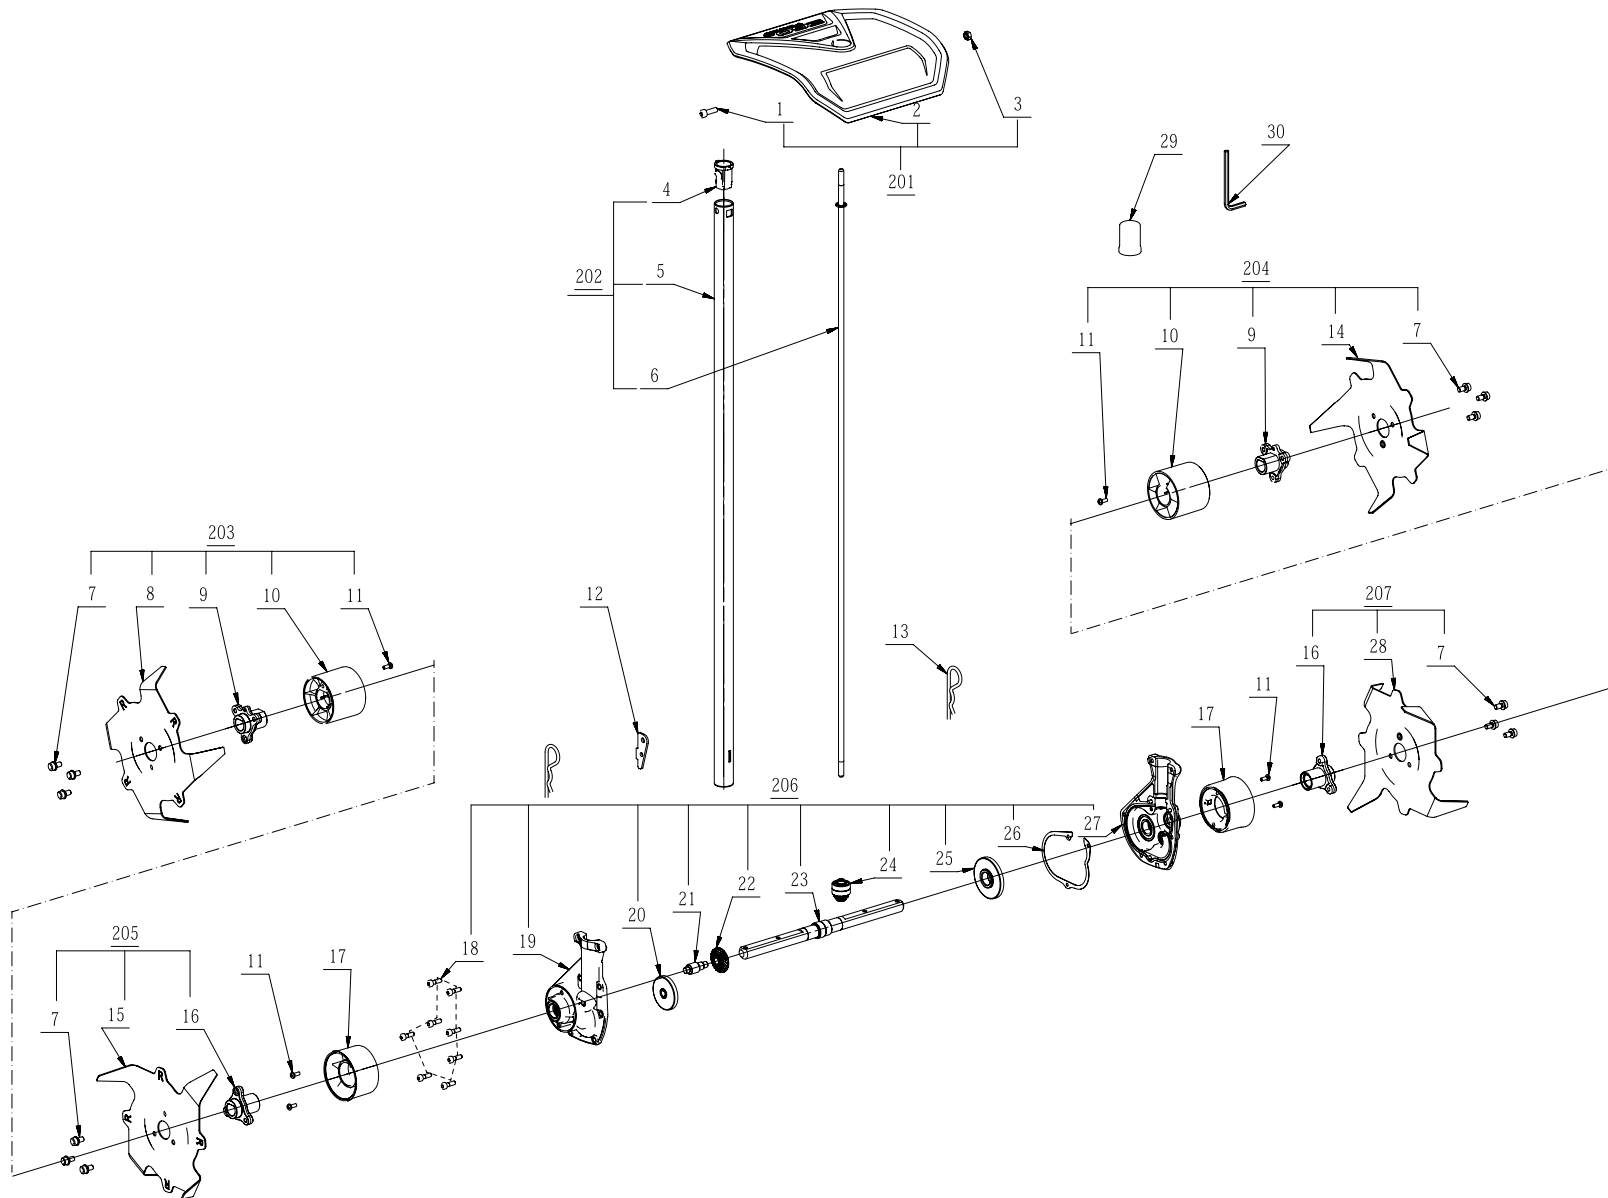

Product Description: Cultivator Attachment
Model Number: CTA9500
Body Number: 0640001001_S
Version: A
Issue Date: 2018/06/19

Service Part List_CTA9500_Version A

No.	Product Model#	Part Number	Description	Qty
1	CTA9500	5620334004	Hexagon Socket Screw	1
2	CTA9500	3403025001	Guard	1
3	CTA9500	5630015001	Prevailing Torque Hexagon N	1
4	CTA9500	3128556001	Guiding Block	1
5	CTA9500	2825759002	Tube Assembly	1
6	CTA9500	2824792002	Shaft Assembly	1
7	CTA9500	5620667001	Screw with Washer	12
8	CTA9500	3706735001	Right Outer Blade	1
9	CTA9500	3521094001	Outside Flange Shaft	2
10	CTA9500	3129563001	Outside Hoding Ring	2
11	CTA9500	5620039002	Screw	6
12	CTA9500	3706608001	Connecting Piece	1
13	CTA9500	5670479001	Spring Pin	2
14	CTA9500	3706734001	Left Outer Blade	1
15	CTA9500	3706733001	Right Inner Blade	1
16	CTA9500	3521093001	Inside Flange Shaft	2
17	CTA9500	3129565001	Inside Holding Ring	2
18	CTA9500	5620019004	Hexagon Socket Screw	8
19	CTA9500	2825753002	Right Gear Case ASSY	1
20	CTA9500	2825751002	Middle Shaft ASSY	1
21	CTA9500	3552967001	Gear Shaft	1
22	CTA9500	3552521001	Bevel Gear	1
23	CTA9500	3552964001	Output Shaft	1
24	CTA9500	2824794002	Pinion Assembly	1
25	CTA9500	3552970001	Gear	1
26	CTA9500	3706613001	Gasket	1
27	CTA9500	2825754002	Left Gear Case ASSY	1
28	CTA9500	3706732001	Left Inner Blade	1
29	CTA9500	3128734001	Sleeve	1
30	CTA9500	5680028001	Hexagon Wrench	1
201	CTA9500	2825944001	Guard Assembly	1
202	CTA9500	2825763002	Connecting Tube ASSY	1

No.	Product Model#	Part Number	Description	Qty
203	CTA9500	2825756002	Right Outer Blade Set	1
204	CTA9500	2825758002	Left Outer Blade Set	1
205	CTA9500	2825757002	Right Inner Blade Set	1
206	CTA9500	2826284001	Gear Case ASSY	1
207	CTA9500	2825755002	Left Inner Blade Set	1