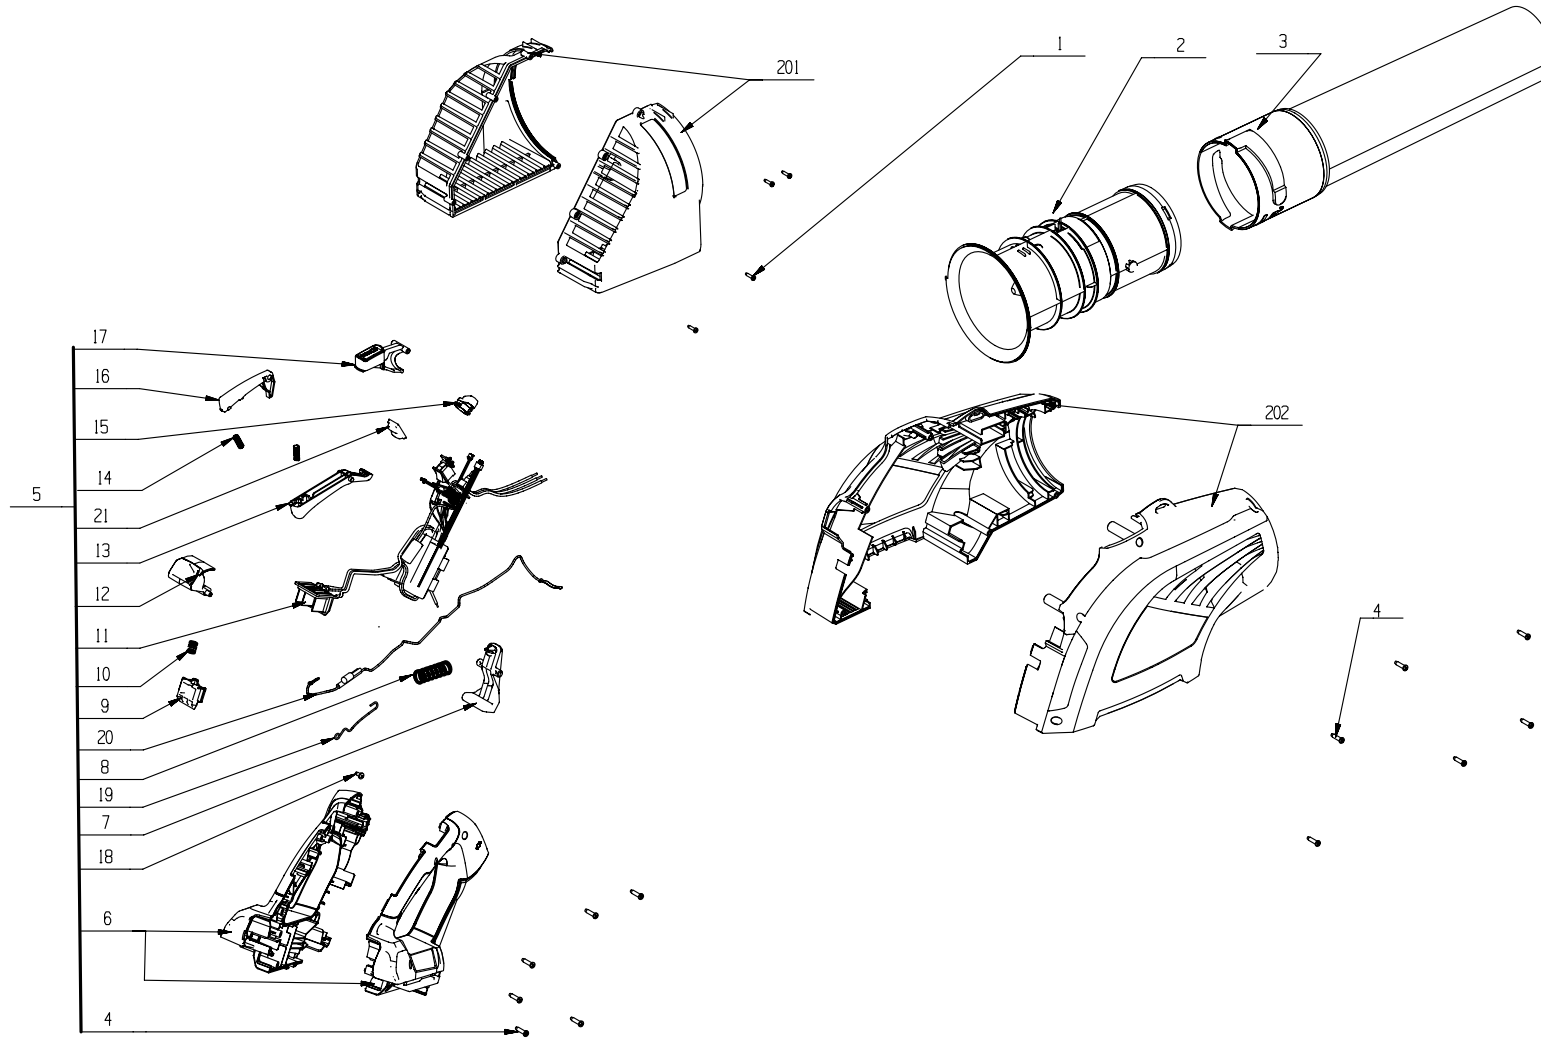

Product Description: Leaf Blower
Model Number: LB4800
Body Number: 0880006001_S
Version: A
Issue Date: 2016/06/20

Service Part List_LB4800_Version A

No.	Product Model#	Part Number	Description	Qty
1	LB4800	5610012004	Tapping Screw	4
2	LB4800	2823629001	Ducted Set	1
3	LB4800	3127195001	Tube	1
4	LB4800	5610032004	Tapping Screw	12
5	LB4800	2822935004	Handle Set	1
6	LB4800	2825075002	Handle ASSY	1
7	LB4800	3127206001	Lever	1
8	LB4800	3660129002	Spring	1
9	LB4800	3127202001	Power Pack Button	1
10	LB4800	3660013003	Spring1	1
11	LB4800	2823650007	Electric Assembly	1
12	LB4800	3127201001	Release Button	1
13	LB4800	3127211001	Trigger	1
14	LB4800	3660088003	Knob-reset Spring	2
15	LB4800	3127215001	Speed Adjusting Knob	1
16	LB4800	3127212001	Lock Button	1
17	LB4800	3127214001	Boost Button	1
18	LB4800	5610021004	Tapping Screw	1
19	LB4800	3650178001	Anti-Static Bar	1
20	LB4800	2824406002	Static Dissipation ASSY	1
21	LB4800	3125792001	Switch Cover	1
201	LB4800	2822936001	Fan Baffle Set	1
202	LB4800	2822946001	Housing Set	1