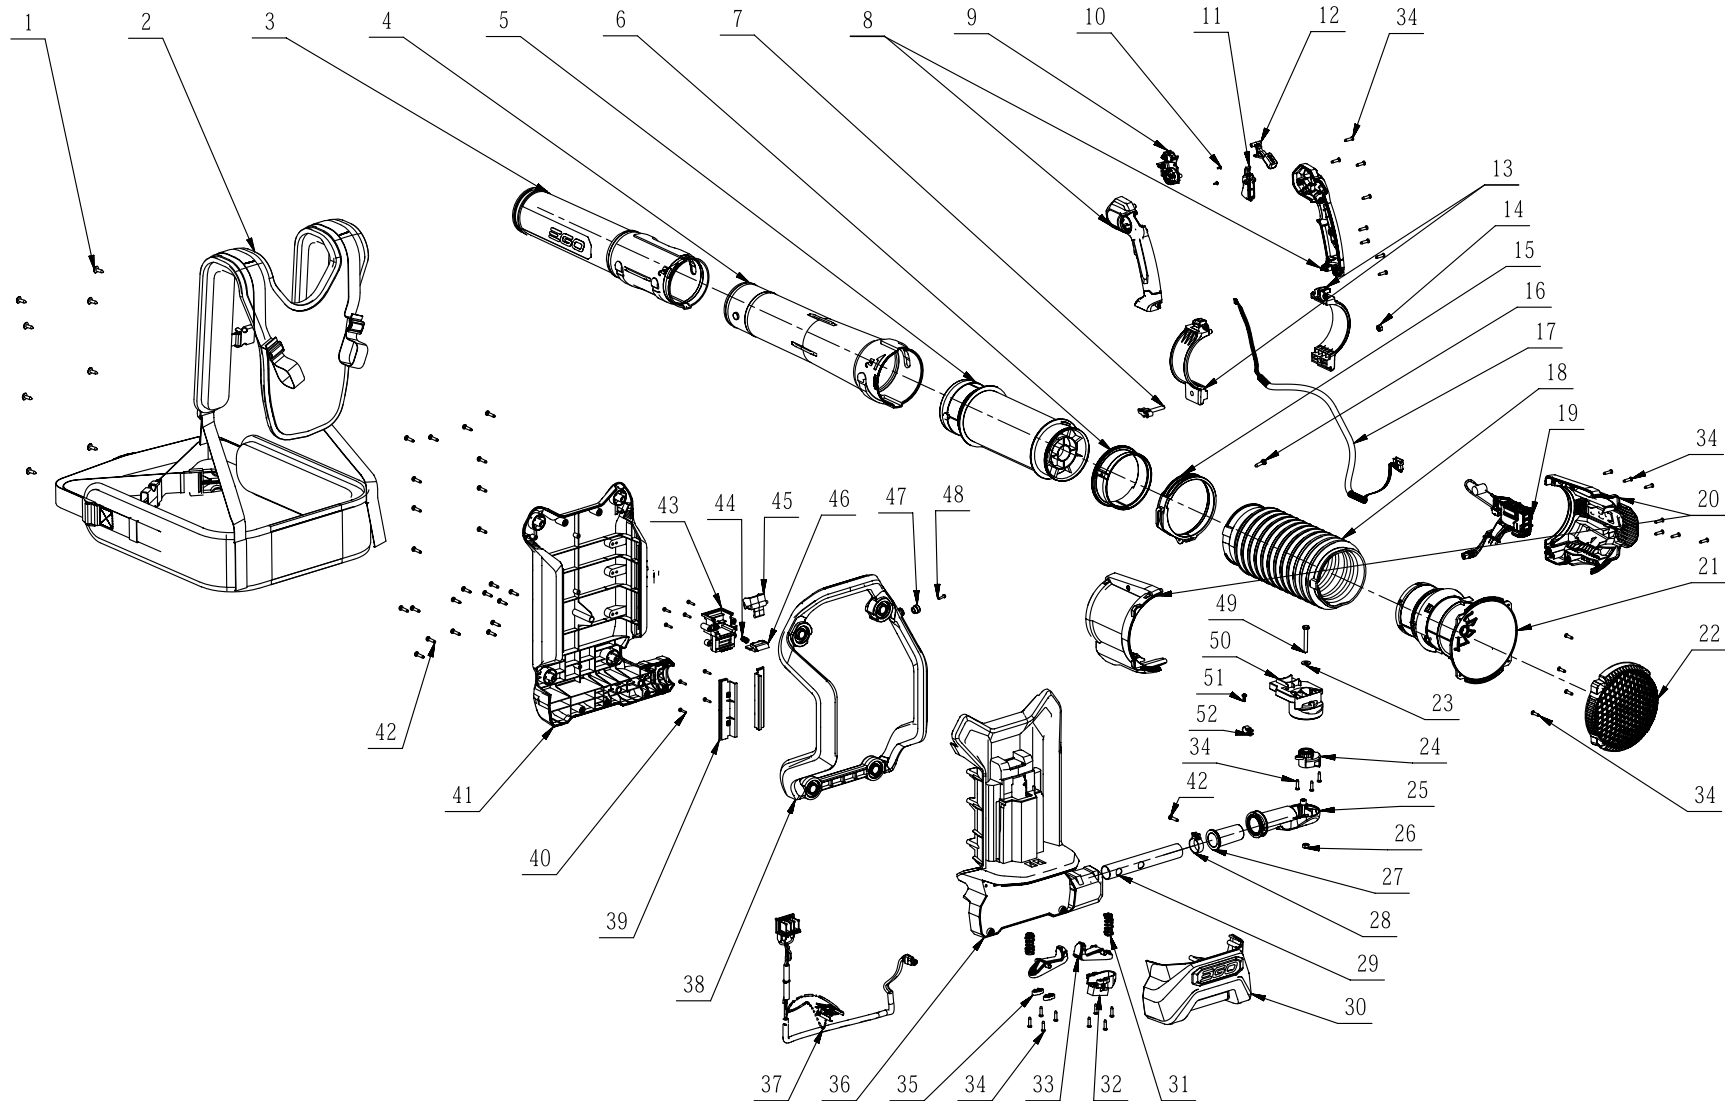

Product Description: Leaf Blower
Model Number: LB6000
Body Number: 0880017002_S
Version: B
Issue Date: 2018/10/30

Service Part List_LB6000_Version B

No.	Product Model#	Part Number	Description	Qty
1	LB6000	5610298001	Tapping Screw	8
2	LB6000	3800121001	Harness	1
3	LB6000	3129229001	Front Tube	1
4	LB6000	3129228001	Tube	1
5	LB6000	3128345002	Connecting Tube	1
6	LB6000	3128528001	Holding Ring	1
7	LB6000	5640239001	Wing Bolt	1
8	LB6000	3900013001	Handle Set	1
9	LB6000	2830309001	Electric Assembly	1
10	LB6000	5620176002	Screw With Washer	2
11	LB6000	3129247001	Trigger	1
12	LB6000	3129246001	Boost Button	1
13	LB6000	3900016001	Handle Support	1
14	LB6000	5630009002	Hexagon Nut	1
15	LB6000	3128545001	Lock Ring	1
16	LB6000	5610224002	Hexagon Lobuar Screw	1
17	LB6000	4860515001	Internal Wire ASSY	1
18	LB6000	3128519001	Bellows Seal	1
19	LB6000	2830389001	Electric Assembly	1
20	LB6000	2824817001	L R Housing Set	1
21	LB6000	2825848001	Ducted Set	1
22	LB6000	3128343001	Fan Baffle	1
23	LB6000	5650419002	Plain Washer	1
24	LB6000	3129351001	Holding Ring	1
25	LB6000	3421815001	Connecting Lever	1
26	LB6000	5630015001	Prevailing Torque Hexagon Nu	1
27	LB6000	3128346001	Plastic Sleeve	1
28	LB6000	3705178001	Fixed Ring	1
29	LB6000	3706049001	Connecting Tube	1
30	LB6000	3322077001	Decorative Cover	1
31	LB6000	3660306002	Spring	2
32	LB6000	3129227001	Switch Box	1