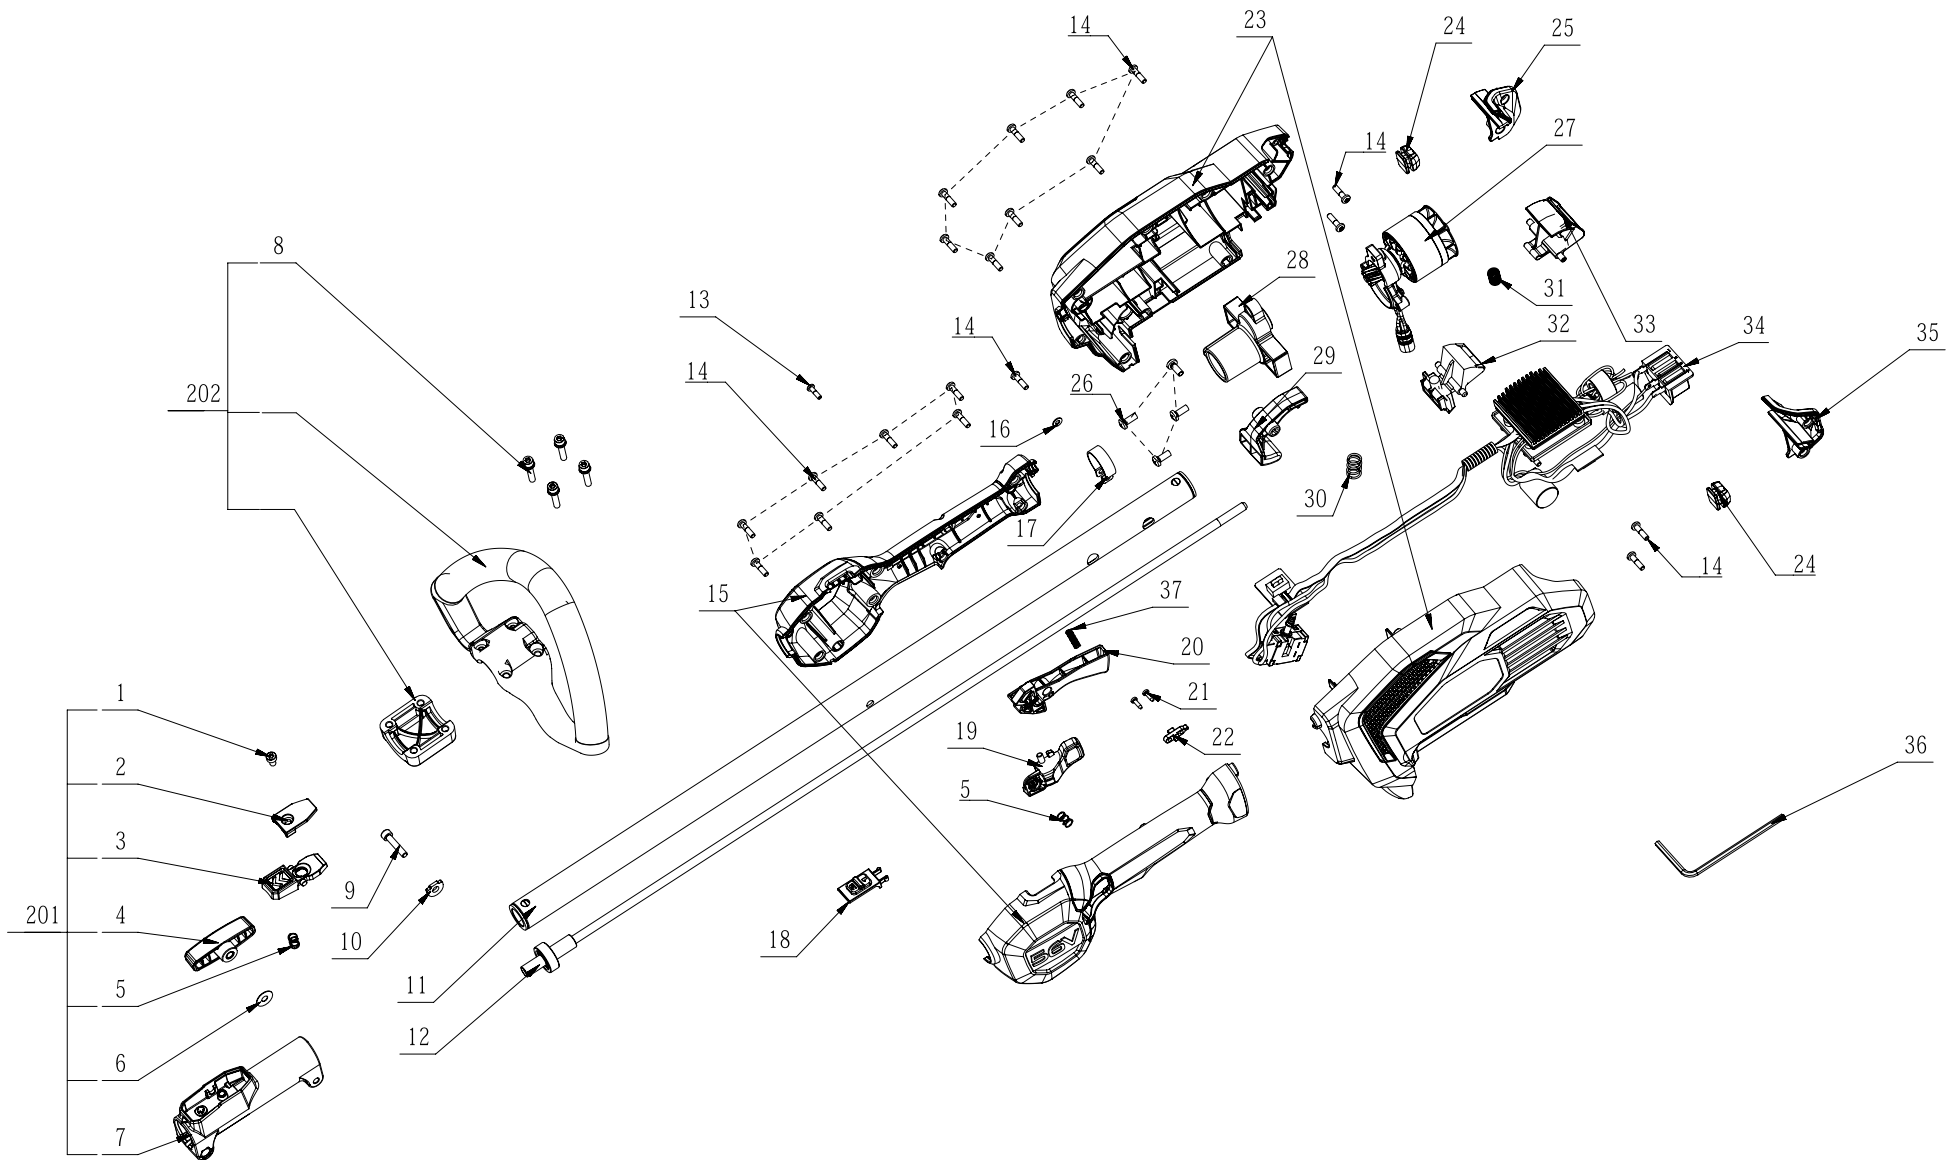

Product Description: Power Head
Model Number: PH1400
Body Number: 0850026002_S
Version: A
Issue Date: 2018/04/20

Service Part List_PH1400_Version A

No.	Product Model#	Part Number	Description	Qty
1	PH1400	5620549001	Hexagon Socket Screw	1
2	PH1400	3126854001	Cover	1
3	PH1400	3421869001	Button	1
4	PH1400	3402816001	Wing Nut	1
5	PH1400	3660235001	Spring	2
6	PH1400	3700233001	Washer	1
7	PH1400	2824788001	Joint Assembly	1
8	PH1400	5620558001	Screw with Washer	4
9	PH1400	5620550001	Hexagon Socket Screw	1
10	PH1400	3705464001	Limit Chute	1
11	PH1400	2824758003	Tube Assembly	1
12	PH1400	2824782002	Shaft Assembly	1
13	PH1400	5610305001	Tapping Screw	1
14	PH1400	5620479001	Screw	20
15	PH1400	2824786002	L R Handle Set	1
16	PH1400	5650005001	Plain Washer	1
17	PH1400	3705178001	Fixed Ring	1
18	PH1400	3128276001	Speed Change Button	1
19	PH1400	3128577001	Lock-off Trigger	1
20	PH1400	3128578002	Switch Trigger	1
21	PH1400	5610011006	Tapping Screw	2
22	PH1400	3126865001	Clamp Block	1
23	PH1400	2824785001	L R Housing Set	1
24	PH1400	3127738001	Rubber Gasket	2
25	PH1400	3128567001	Right Rear Cover	1
26	PH1400	5620050007	Screw	4
27	PH1400	2824757002	Motor & Gear ASSY	1
28	PH1400	2824761002	Gear Case ASSY	1
29	PH1400	3128266001	Lever	1
30	PH1400	3660614001	Compression Spring	1
31	PH1400	3660013003	Spring1	1
32	PH1400	3127202001	Power Pack Button	1

No.	Product Model#	Part Number	Description	Qty
33	PH1400	3127201001	Release Button	1
34	PH1400	2830180001	Electric Assembly	1
35	PH1400	3128566001	Left Rear Cover	1
36	PH1400	5680164001	Inner Hexagon Spanner	1
37	PH1400	3660075001	Spring	1
201	PH1400	2824756002	Joint Assembly	1
202	PH1400	2823711007	Handle ASSY	1