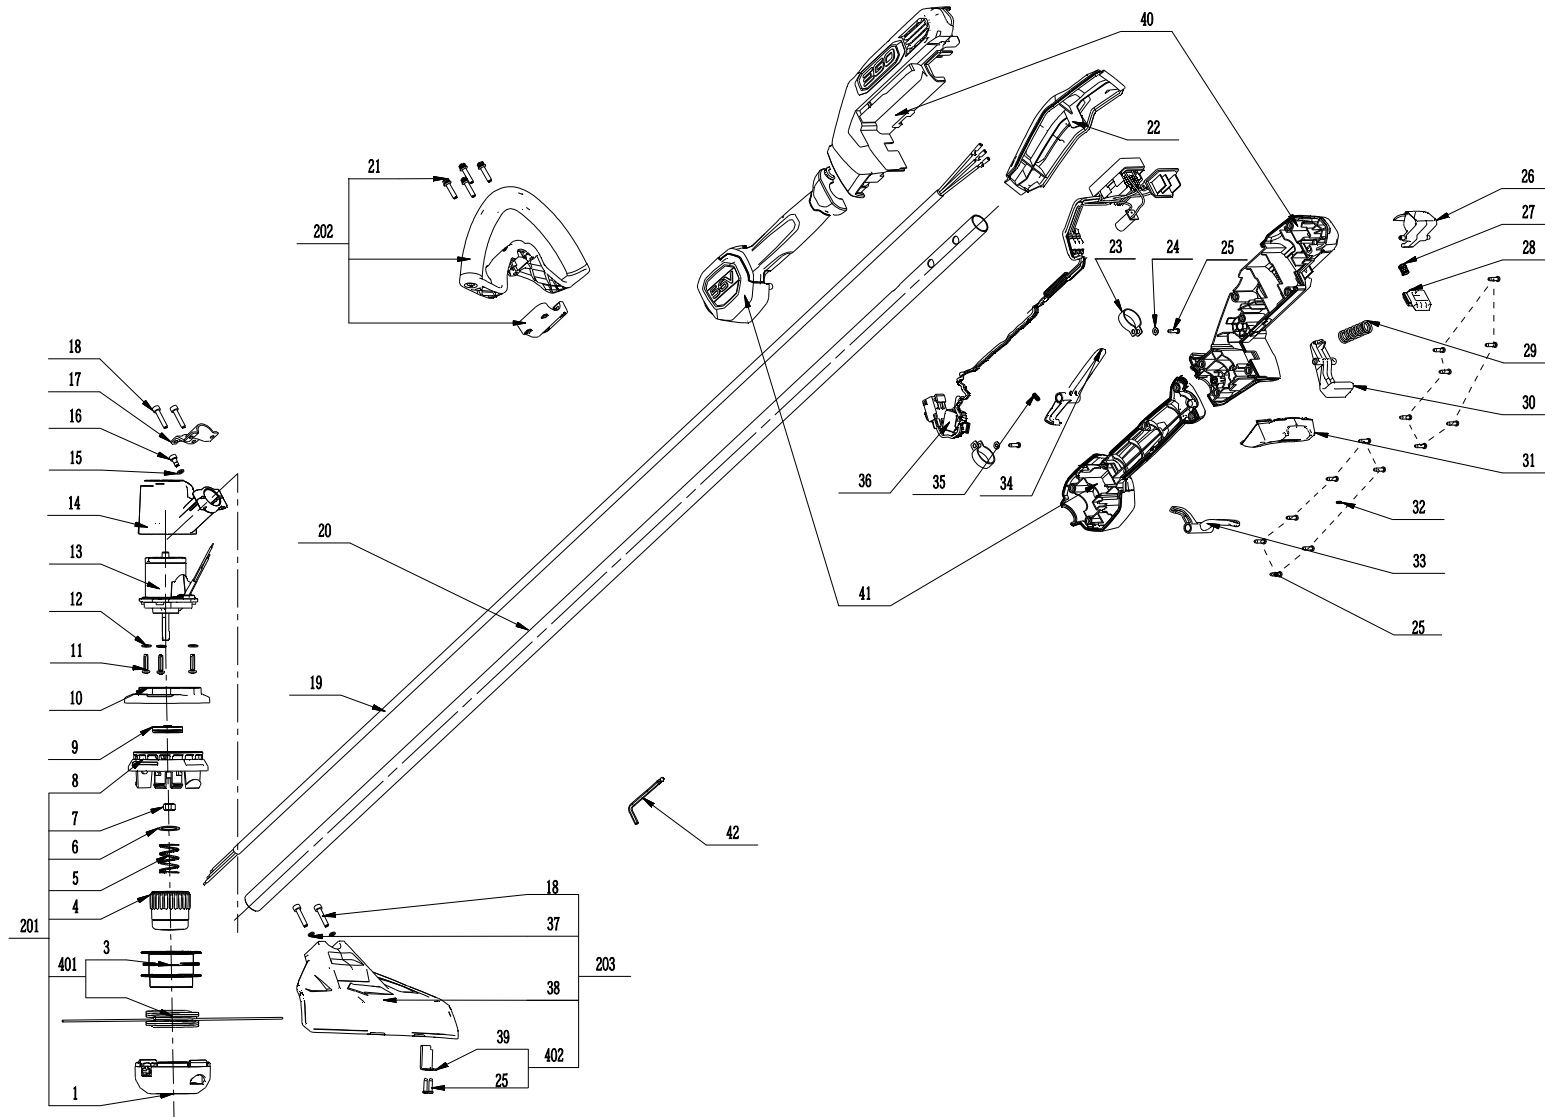

Product Description: String Trimmer
Model Number: ST1500
Body Number: 0760045004_S
Version: A
Issue Date: 2016/04/15

Service Part List_ST1500_Version A

No.	Product Model#	Part Number	Description	Qty
1	ST1500	2824019002	Lower Housing ASSY	1
3	ST1500	3127635001	Mounting Wire Holder	1
4	ST1500	2824022001	Support Head ASSY	1
5	ST1500	3660582001	Compression Spring	1
6	ST1500	5650349002	Washer	1
7	ST1500	5630271001	Nut	1
8	ST1500	2824082003	Upper Housing ASSY	1
9	ST1500	3520800001	Outer Flange	1
10	ST1500	3127655001	Shield	1
11	ST1500	5610059007	Thread Forming Screw	3
12	ST1500	5650396003	Washer	3
13	ST1500	2730220001	DC Motor	1
14	ST1500	3421602001	Motor Housing	1
15	ST1500	5650014003	Plain Washer	1
16	ST1500	5620213003	Hexagon Socket Screw	1
17	ST1500	3705712001	Fixing Board	1
18	ST1500	5620216003	Hexagon Socket Screw	4
19	ST1500	4860276001	Internal Wire ASSY	1
20	ST1500	3705819003	Connecting Tube	1
21	ST1500	5620515002	Screw with Washer	4
22	ST1500	3127650001	Cover	1
23	ST1500	3705178001	Fixed Ring	2
24	ST1500	5650005002	Plain Washer	2
25	ST1500	5610032004	Tapping Screw	18
26	ST1500	3127201001	Release Button	1
27	ST1500	3660013003	Spring1	1
28	ST1500	3127202001	Power Pack Button	1
29	ST1500	3660129002	Spring	1
30	ST1500	3127206001	Lever	1
31	ST1500	3127675002	Support Leg	1
32	ST1500	5670160001	Spring Pin	1
33	ST1500	3127653001	Switch Trigger	1
34	ST1500	3127654001	Lock-Off Trigger	1
35	ST1500	3660030005	Spring	1
36	ST1500	2830057003	Electric Assembly	1
37	ST1500	5650015012	Spring Washer	2
38	ST1500	2824117001	Guard ASSY	1
39	ST1500	3704344001	Blade	1
40	ST1500	2824012001	Rear Housing	1
41	ST1500	2824018001	Handle ASSY	1
42	ST1500	5680164001	Hex wrench	1
201	ST1500	2824021002	Cutting Head Set	1
202	ST1500	2823711003	Handle ASSY	1
203	ST1500	2824011001	Guard ASSY	1
401	ST1500	2824087001	Mounting Wire Holder Set	1
402	ST1500	2823713001	Blade Set	1