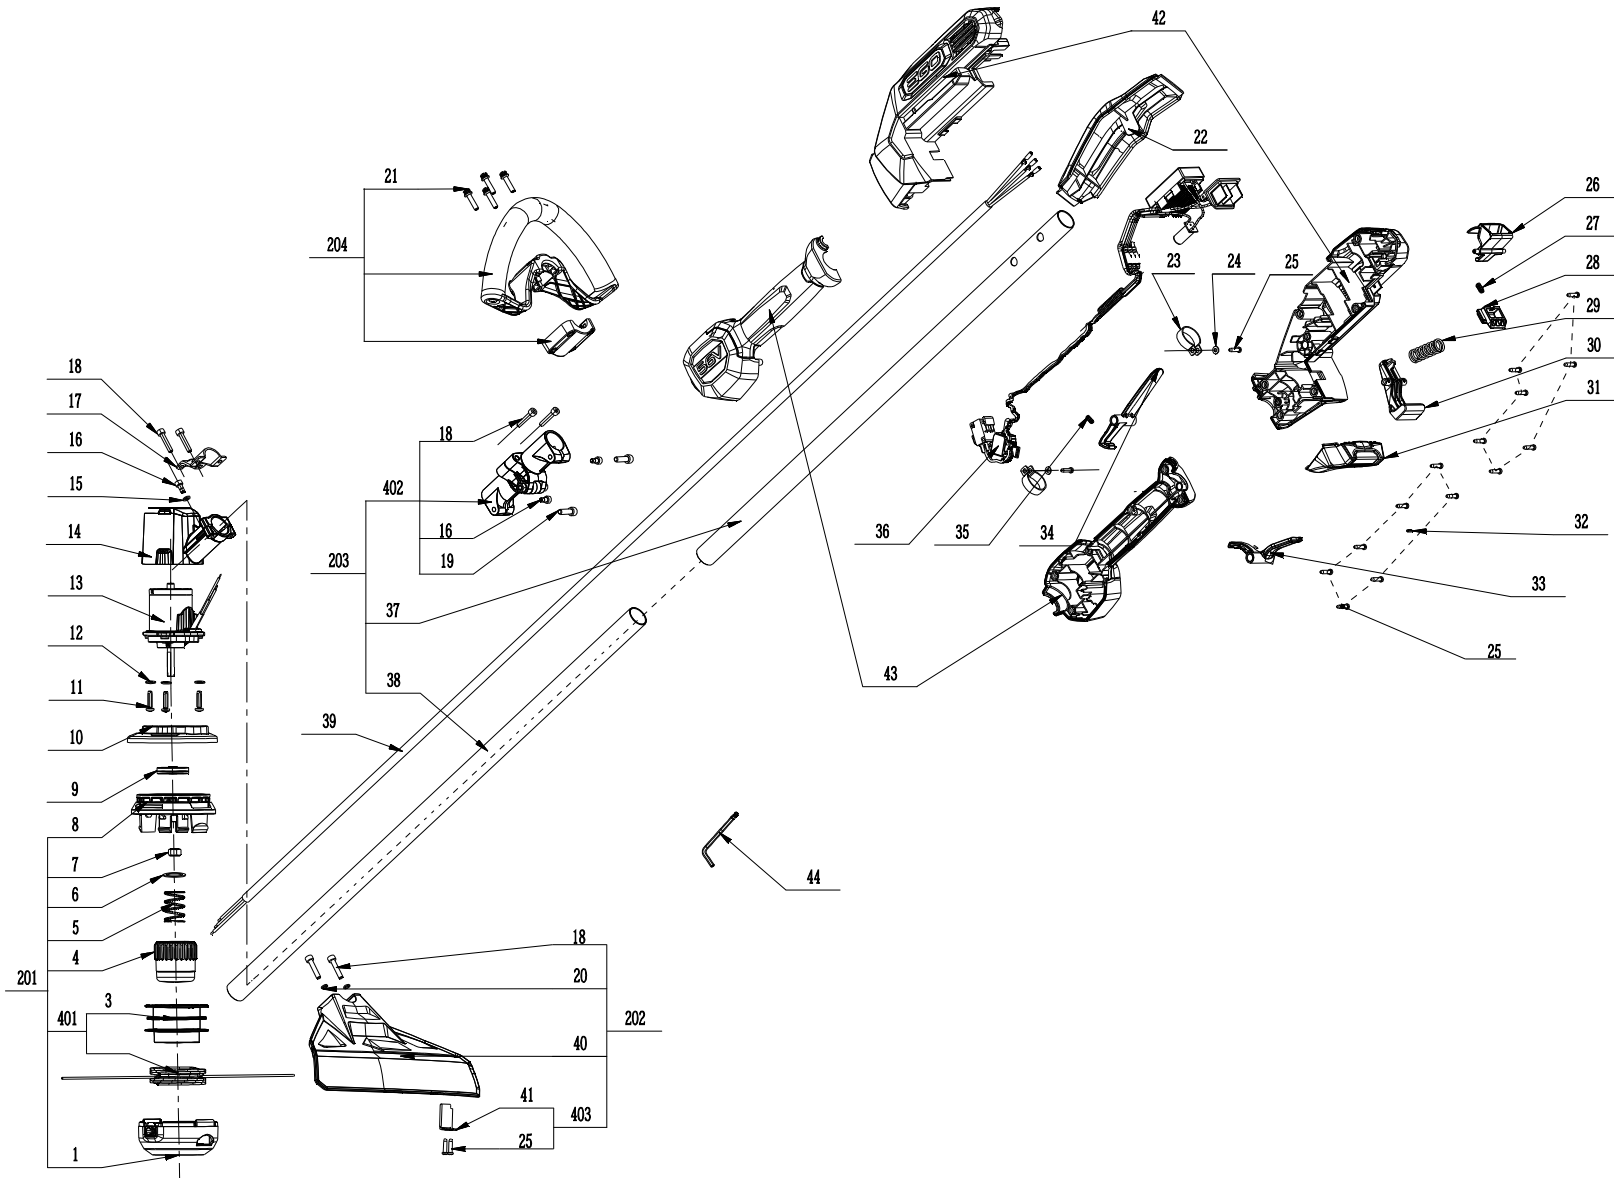

Product Description: String Trimmer
Model Number: ST1500-S
Body Number: 0760045005_S
Version: A
Issue Date: 2016/04/15

Service Part List_ST1500-S_Version A

No.	Product Model#	Part Number	Description	Qty
1	ST1500-S	2824019002	Lower Housing ASSY	1
3	ST1500-S	3127635001	Mounting Wire Holder	1
4	ST1500-S	2824022001	Support Head ASSY	1
5	ST1500-S	3660582001	Compression Spring	1
6	ST1500-S	5650349002	Washer	1
7	ST1500-S	5630271001	Nut	1
8	ST1500-S	2824082003	Upper Housing ASSY	1
9	ST1500-S	3520800001	Outer Flange	1
10	ST1500-S	3127655001	Shield	1
11	ST1500-S	5610059007	Thread Forming Screw	3
12	ST1500-S	5650396003	Washer	3
13	ST1500-S	2730220001	DC Motor	1
14	ST1500-S	3421602001	Motor Housing	1
15	ST1500-S	5650014003	Plain Washer	1
16	ST1500-S	5620213003	Hexagon Socket Screw	3
17	ST1500-S	3705712001	Fixing Board	1
18	ST1500-S	5620216003	Hexagon Socket Screw	6
19	ST1500-S	5620334004	Hexagon Socket Screw	2
20	ST1500-S	5650015012	Plain Washer	6
21	ST1500-S	5620515002	Screw with Washer	4
22	ST1500-S	3127650001	Cover	1
23	ST1500-S	3705178001	Fixed Ring	2
24	ST1500-S	5650005002	Plain Washer	2
25	ST1500-S	5610032004	Tapping Screw	18
26	ST1500-S	3127201001	Release Button	1
27	ST1500-S	3660013003	Spring1	1
28	ST1500-S	3127202001	Power Pack Button	1
29	ST1500-S	3660129002	Spring	1
30	ST1500-S	3127206001	Lever	1
31	ST1500-S	3127675002	Support Leg	1
32	ST1500-S	5670160001	Spring Pin	1
33	ST1500-S	3127653001	Switch Trigger	1