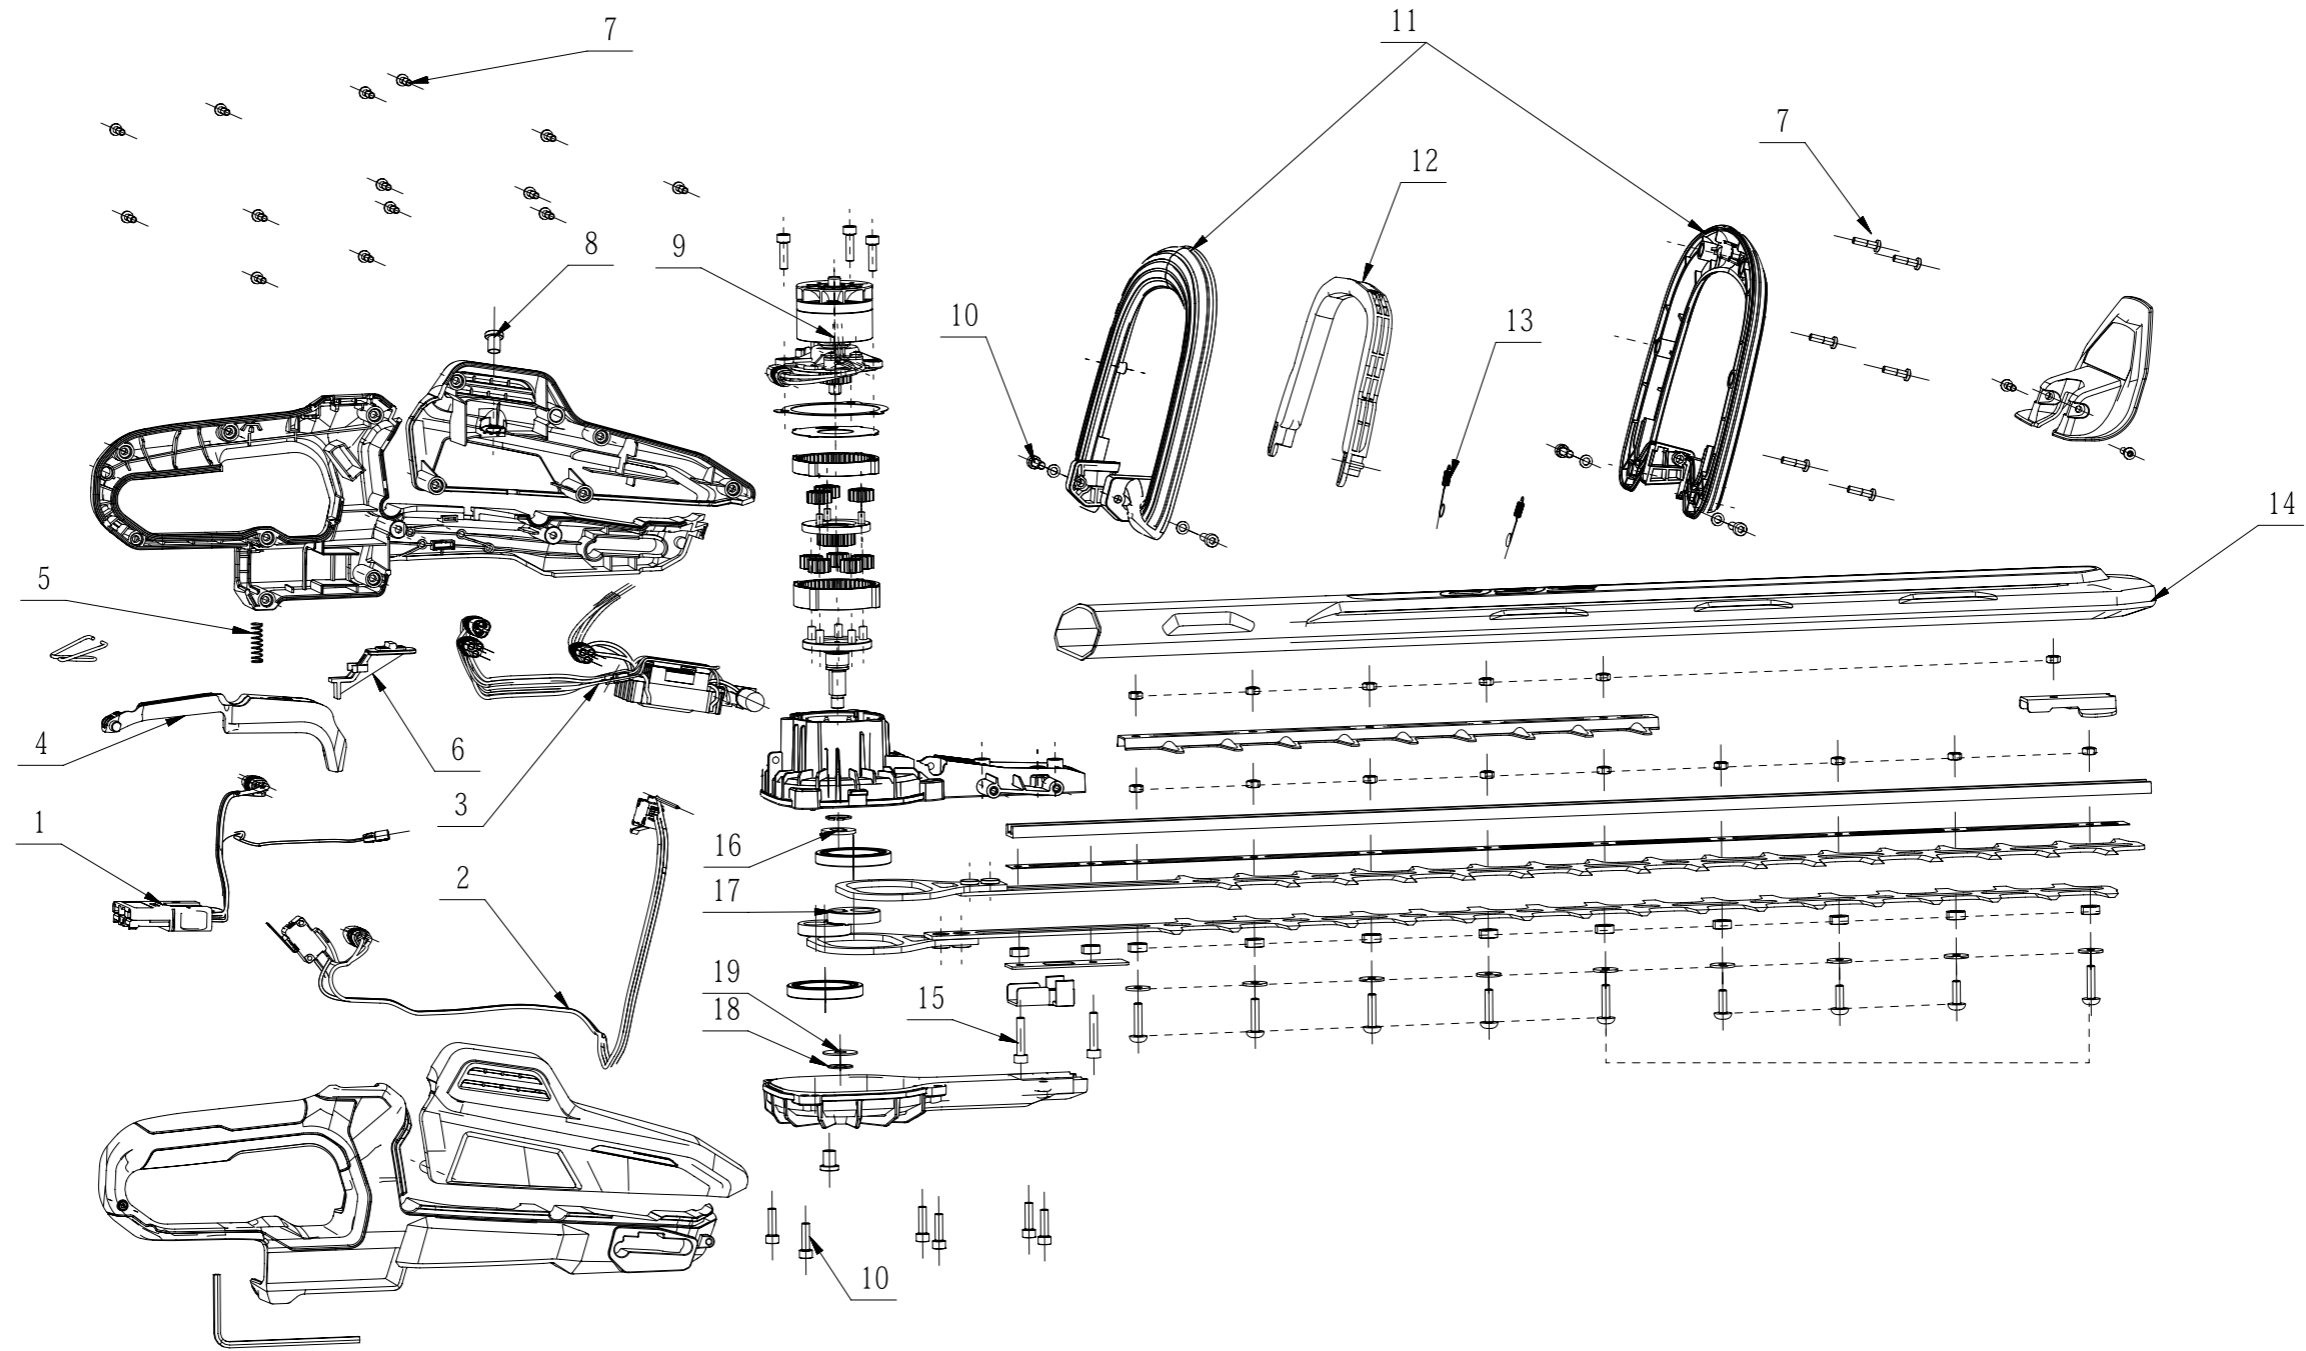

Product Description: Hedge Trimmer
Model Number: HTX6500
Service Item Number:F830022004S01
Version: A
Issue Date: 2023/05/19

Service Part List_HTX6500_Version A

No.	Product Model#	Part Number	Description	Qty
1	HTX6500	4860466001	Internal Wire ASSY	1
2	HTX6500	2825679001	Switch Assembly	1
3	HTX6500	2830279001	Electric Assembly	1
4	HTX6500	3129177001	Switch Trigger	1
5	HTX6500	3660076001	Spring	1
6	HTX6500	3129175001	Lock Button	1
7	HTX6500	5620479001	Screw	22
8	HTX6500	5620606001	Hexagon Socket Screw	1
9	HTX6500	2825419001	Motor & Gear ASSY	1
10	HTX6500	5620446004	Hexagon Socket Screw	13
11	HTX6500	3900039001	Side Handle	1
12	HTX6500	3129176001	Switch Trigger	1
13	HTX6500	3660718001	Tension Spring	2
14	HTX6500	3129789001	Sheath	1
15	HTX6500	5620216005	Hexagon Socket Screw	2
16	HTX6500	5650632001	Plain Washer	1
17	HTX6500	3552450001	Eccentric Block	1
18	HTX6500	3660652001	Disc Spring	1
19	HTX6500	5650630001	Plain Washer	1