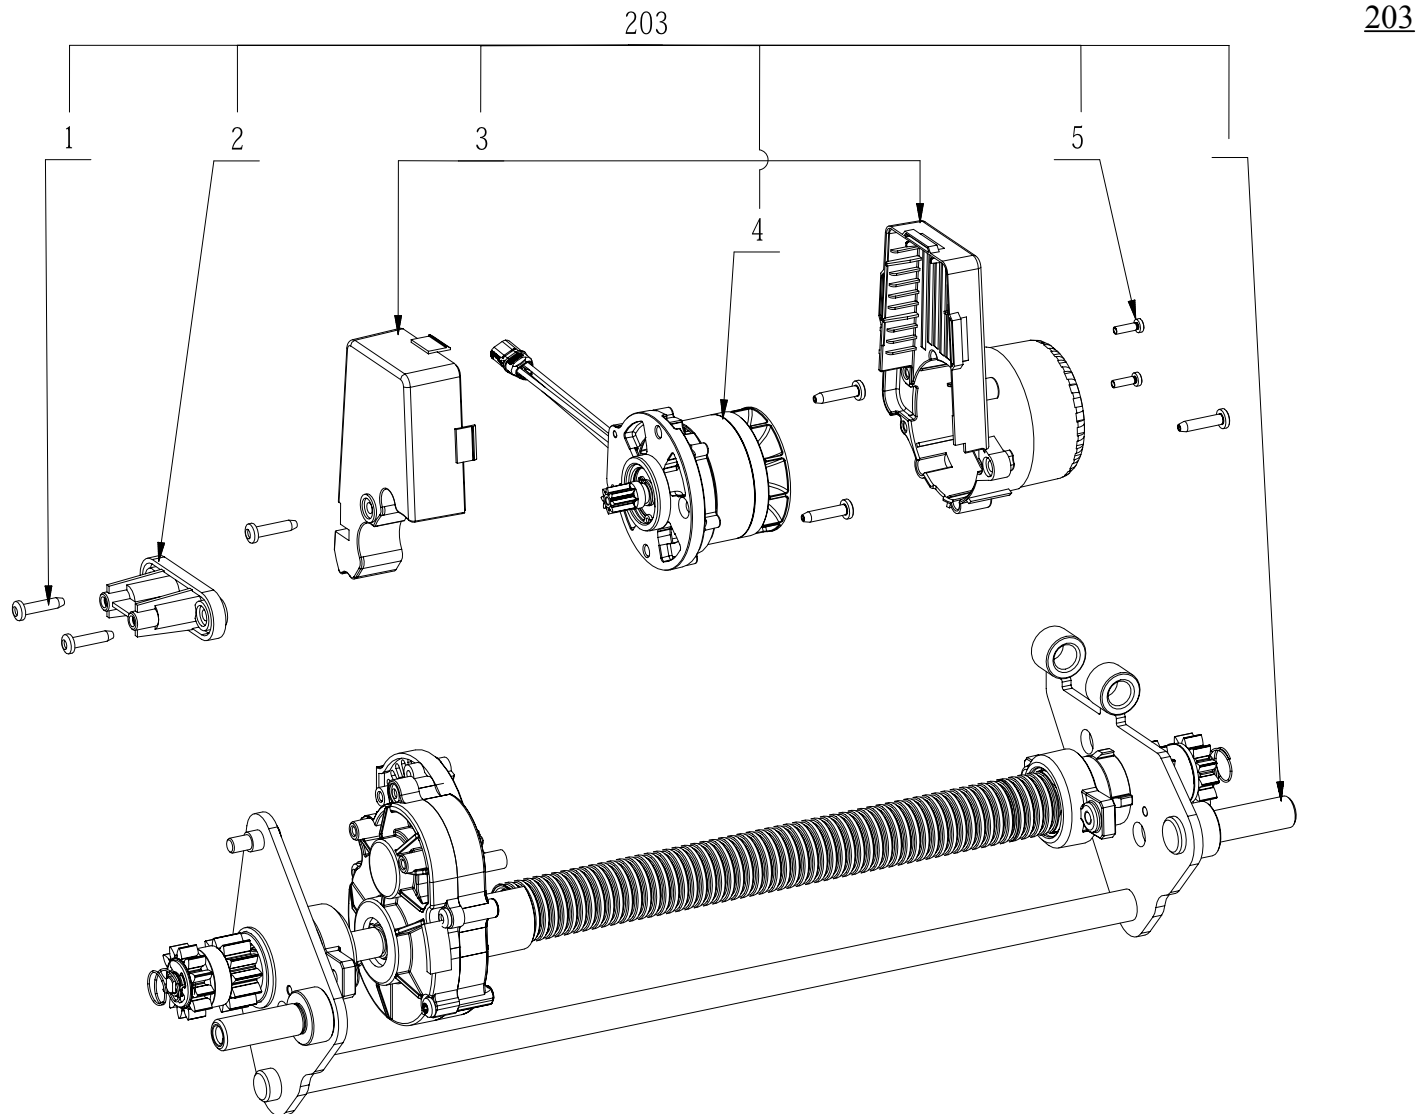

201

Product Description: Lawn Mower
Model Number: LM2020SP
Body Number: 1000019002_S
Version: B
Issue Date: 2020/07/13

202

Service Part List_LM2020SP_Version B

No.	Product Model#	Part Number	Description	Qty
1	LM2020SP	3800128002	Grass Catcher	1
2	LM2020SP	3650172001	Bag Frame	1
3	LM2020SP	3126765001	Hubcap	2
4	LM2020SP	5640010003	Hexagon Flange Bolt	10
5	LM2020SP	2825267001	Wheel Assembly	2
6	LM2020SP	3520933001	Gear	2
7	LM2020SP	5650453001	Wave Washer	4
8	LM2020SP	5620067010	Screw	2
9	LM2020SP	3128946001	Protecting Cap	2
10	LM2020SP	3660750001	Torsion Spring	1
11	LM2020SP	2826424001	Height Adjusting Bar	1
12	LM2020SP	5620065005	Screw	1
13	LM2020SP	3128692001	Height Adjusting Lever	1
14	LM2020SP	5670184002	Pin	1
15	LM2020SP	3128114001	Trail Shield	1
16	LM2020SP	2825016001	Motor Top Cover Assembly	1
17	LM2020SP	5660139002	E Ring	1
18	LM2020SP	5670457001	Shaft	1
19	LM2020SP	3660559001	Torsion Spring	1
20	LM2020SP	3127944001	Rear Cover	1
21	LM2020SP	4870566002	Push Switch	1
22	LM2020SP	2830540001	4906.2 Electric Assembly	1
23	LM2020SP	3706195001	Right Fixing Block	1
24	LM2020SP	5620157006	Hexagon Socket Screw	49
25	LM2020SP	3706196001	Left Fixing Block	1
26	LM2020SP	3126984001	Rear Cover	1
27	LM2020SP	2824721001	Support ASSY	1
28	LM2020SP	5630271001	Nut	6
29	LM2020SP	3706155001	Support Plate	1
30	LM2020SP	5620213004	Hexagon Socket Screw	6
31	LM2020SP	3660609001	Tension Spring	1
32	LM2020SP	2824128001	Connecting Rod ASSY	1