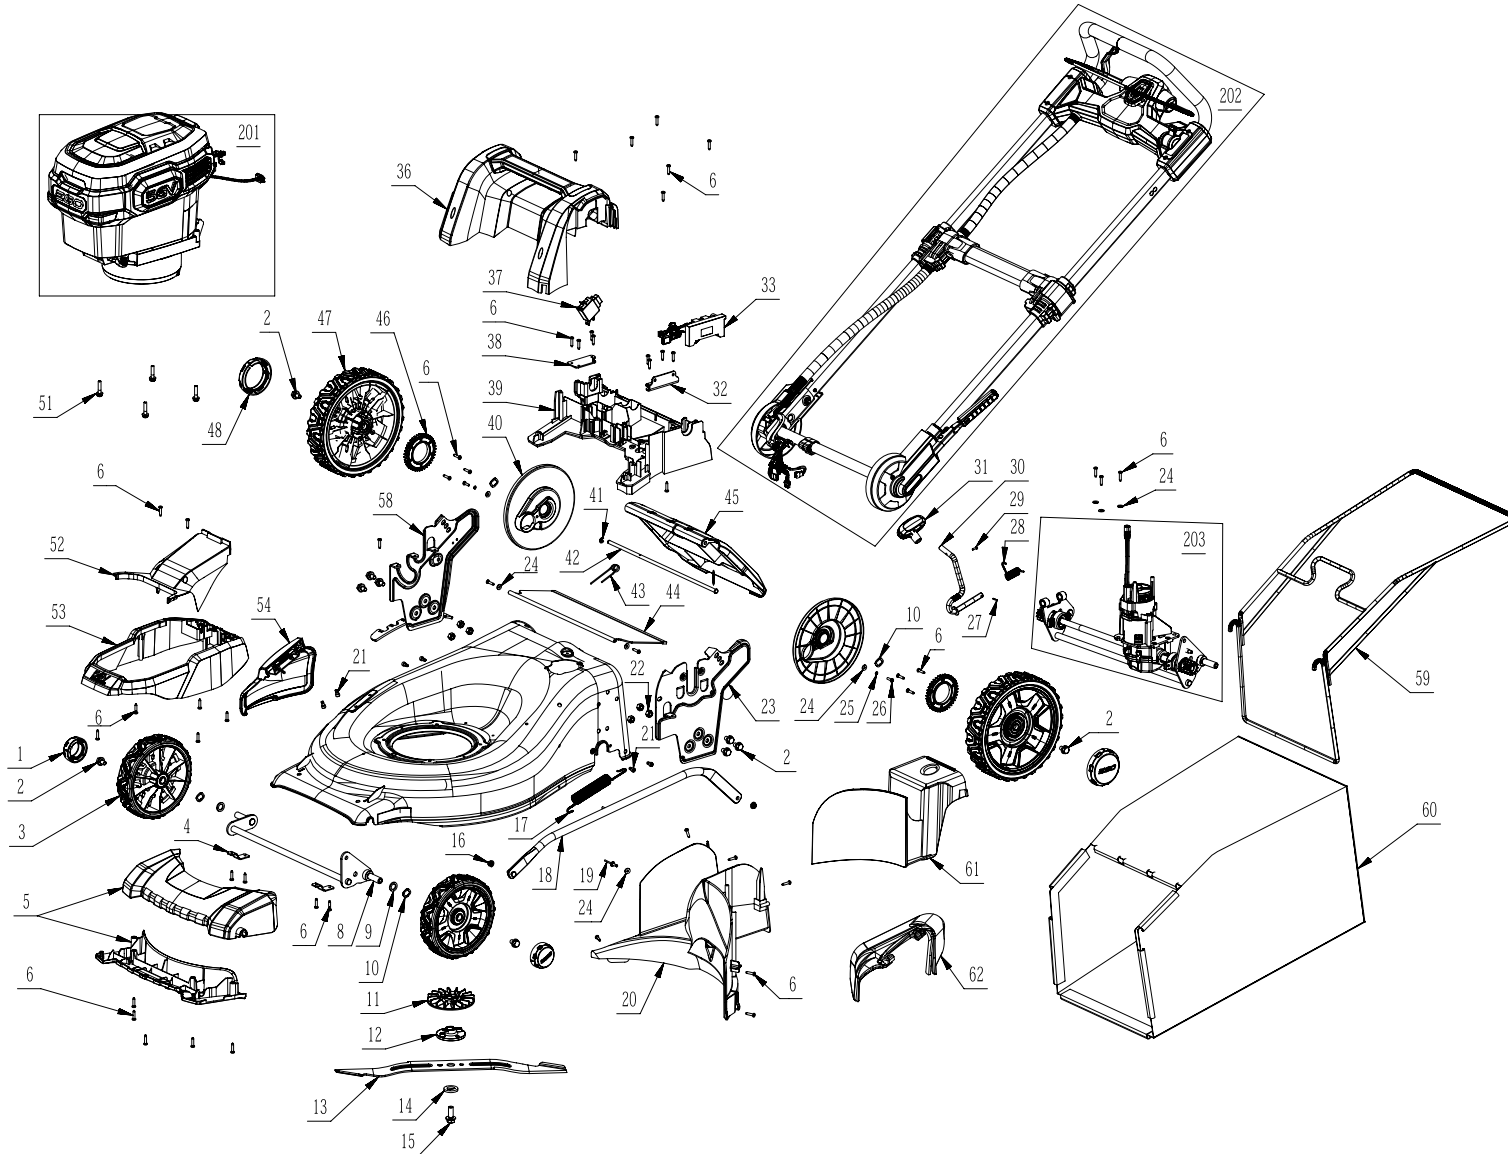

Product Description: Lawn Mower
Model Number: LM2020SP
Body Number: 1000010002_S
Version: A
Issue Date: 2020/07/13

Product Description: Lawn Mower
Model Number: LM2020SP
Body Number: 1000010002_S
Version: A
Issue Date: 2020/07/13

201

Product Description: Lawn Mower
Model Number: LM2020SP
Body Number: 1000010002_S
Version: A
Issue Date: 2020/07/13

202

Product Description: Lawn Mower
Model Number: LM2020SP
Body Number: 1000010002_S
Version: A
Issue Date: 2020/07/13

203

Service Part List_LM2020SP_Version A

No.	Product Model#	Part Number	Description	Qty
1	LM2020SP	3126769001	Hubcap	2
2	LM2020SP	5640010003	Hexagon Flange Bolt	10
3	LM2020SP	2824429001	Wheel Assembly	2
4	LM2020SP	3705216001	Mounting Plate	2
5	LM2020SP	2824527001	Top Cover ASSY	1
6	LM2020SP	5620157006	Hexagon Socket Screw	51
8	LM2020SP	2824131001	Front Axle Set	1
9	LM2020SP	5650032003	Plain Washer	2
10	LM2020SP	5650453001	Wave Washer	4
11	LM2020SP	3127847001	Fan	1
12	LM2020SP	3520852002	Motor Bushing	1
13	LM2020SP	3705369001	Blade	1
14	LM2020SP	5650510001	Washer	1
15	LM2020SP	5640226001	Flange Bolt	1
16	LM2020SP	5630013003	Prevailing Torque Hexagon Nut	2
17	LM2020SP	3660609001	Tension Spring	1
18	LM2020SP	2824128001	Connecting Rod ASSY	1
19	LM2020SP	5680200001	Rivet	1
20	LM2020SP	3128760001	Rear Enclosure	1
21	LM2020SP	5620213003	Hexagon Socket Screw	6
22	LM2020SP	5630271001	Nut	6
23	LM2020SP	3706155001	Support Plate	1
24	LM2020SP	5650004001	Plain Washer	9
25	LM2020SP	5650007001	Spring Washer	2
26	LM2020SP	5620041006	Screw	2
27	LM2020SP	5670184002	Pin	1
28	LM2020SP	3660606001	Torsion Spring	1
29	LM2020SP	5620033010	Screw	1
30	LM2020SP	2824882001	Height Adjusting Bar	1
31	LM2020SP	3128692001	Height Adjusting Lever	1
32	LM2020SP	3706196001	Left Fixing Block	1
33	LM2020SP	2830177002	Electric Assembly	1