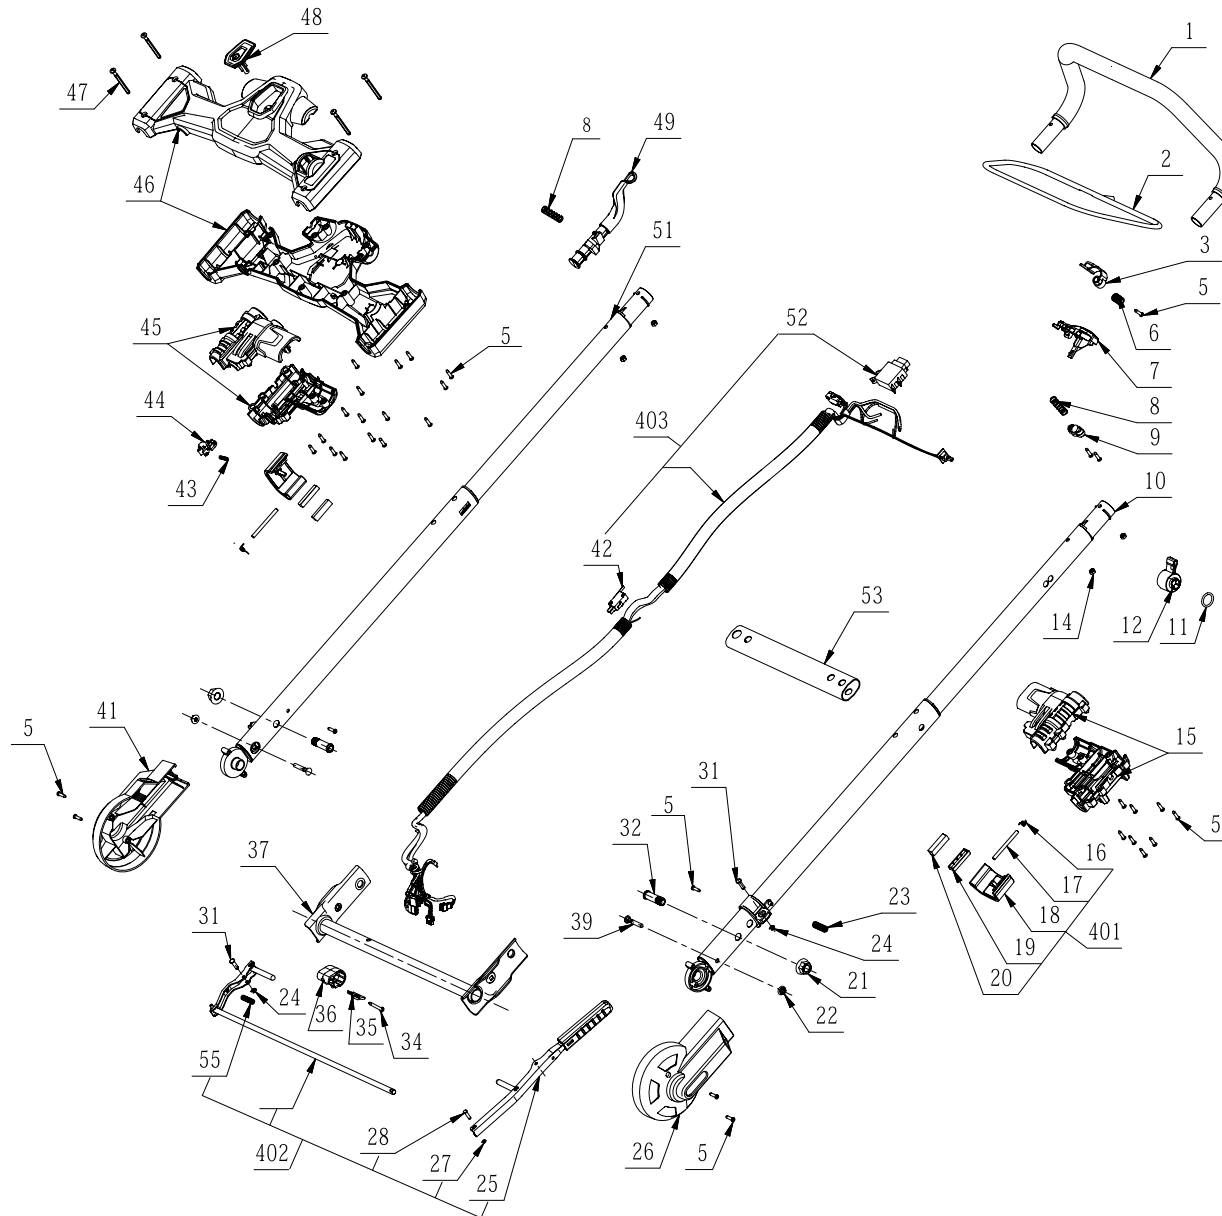

201

Product Description: Lawn Mower
Model Number: LM2020SP
Body Number: 1000019002_S
Version: B
Issue Date: 2020/07/13

202

Service Part List_LM2020SP_Version B

No.	Product Model#	Part Number	Description	Qty
1	LM2020SP	3800128002	Grass Catcher	1
2	LM2020SP	3650172001	Bag Frame	1
3	LM2020SP	3126765001	Hubcap	2
4	LM2020SP	5640010003	Hexagon Flange Bolt	10
5	LM2020SP	2825267001	Wheel Assembly	2
6	LM2020SP	3520933001	Gear	2
7	LM2020SP	5650453001	Wave Washer	4
8	LM2020SP	5620067010	Screw	2
9	LM2020SP	3128946001	Protecting Cap	2
10	LM2020SP	3660750001	Torsion Spring	1
11	LM2020SP	2826424001	Height Adjusting Bar	1
12	LM2020SP	5620065005	Screw	1
13	LM2020SP	3128692001	Height Adjusting Lever	1
14	LM2020SP	5670184002	Pin	1
15	LM2020SP	3128114001	Trail Shield	1
16	LM2020SP	2825016001	Motor Top Cover Assembly	1
17	LM2020SP	5660139002	E Ring	1
18	LM2020SP	5670457001	Shaft	1
19	LM2020SP	3660559001	Torsion Spring	1
20	LM2020SP	3127944001	Rear Cover	1
21	LM2020SP	4870566002	Push Switch	1
22	LM2020SP	2830540001	4906.2 Electric Assembly	1
23	LM2020SP	3706195001	Right Fixing Block	1
24	LM2020SP	5620157006	Hexagon Socket Screw	49
25	LM2020SP	3706196001	Left Fixing Block	1
26	LM2020SP	3126984001	Rear Cover	1
27	LM2020SP	2824721001	Support ASSY	1
28	LM2020SP	5630271001	Nut	6
29	LM2020SP	3706155001	Support Plate	1
30	LM2020SP	5620213004	Hexagon Socket Screw	6
31	LM2020SP	3660609001	Tension Spring	1
32	LM2020SP	2824128001	Connecting Rod ASSY	1