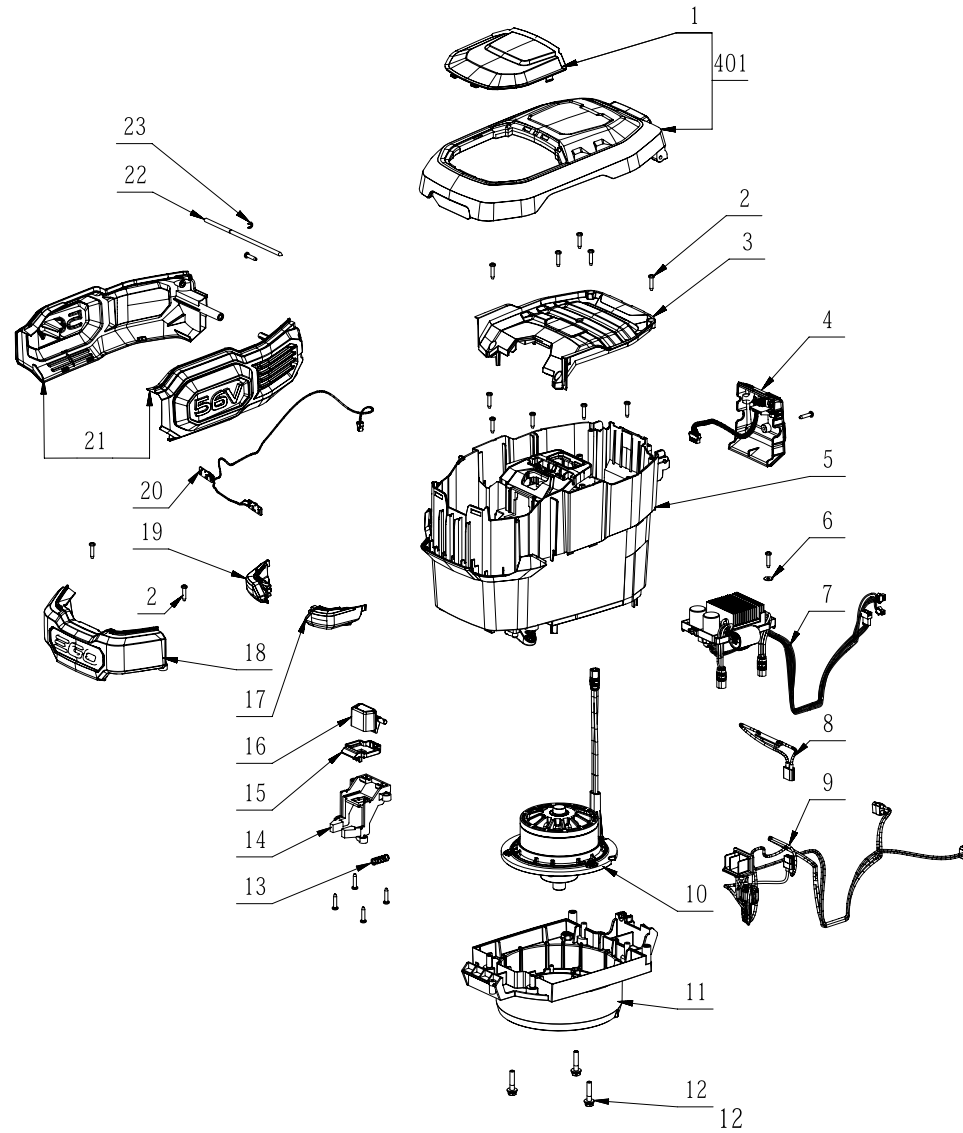

Product Description: Lawn Mower
Model Number: LM2020SP
Body Number: 1000010002_S
Version: A
Issue Date: 2020/07/13

201