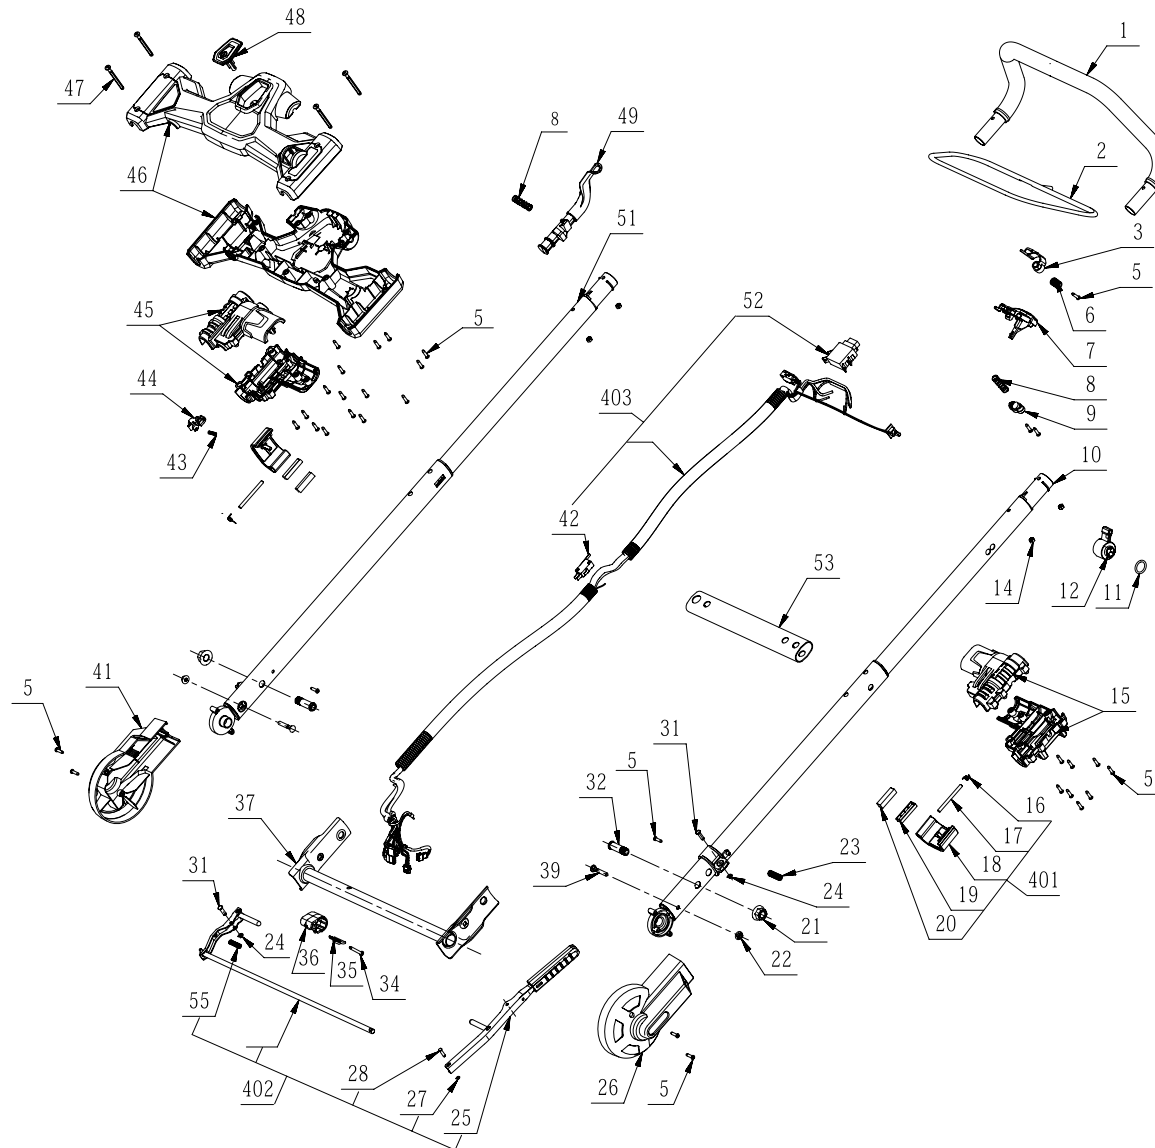

Product Description: Lawn Mower
Model Number: LM2020SP
Body Number: 1000010002_S
Version: A
Issue Date: 2020/07/13

202