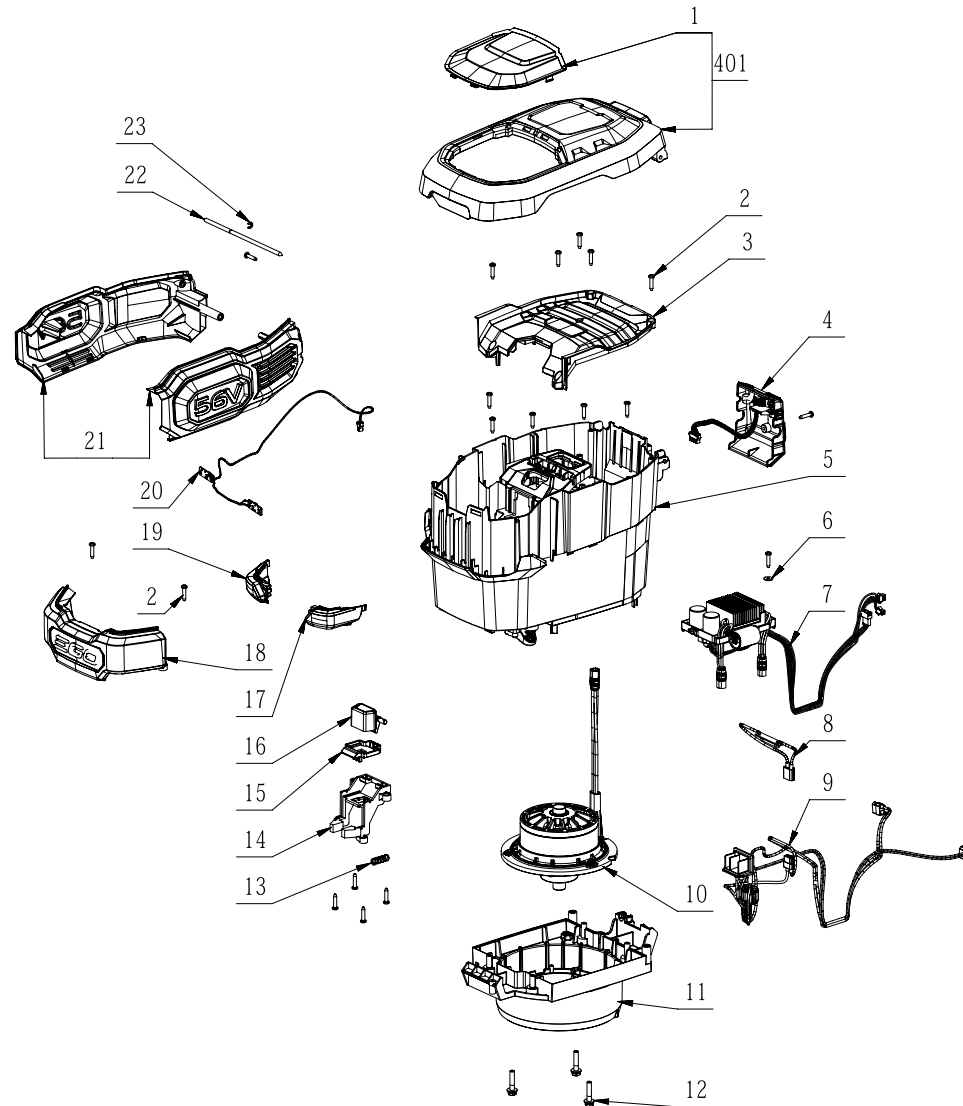

Product Description: Lawn Mower
Model Number: LM2020SP
Body Number: 1000019002_S
Version: B
Issue Date: 2020/07/13

201