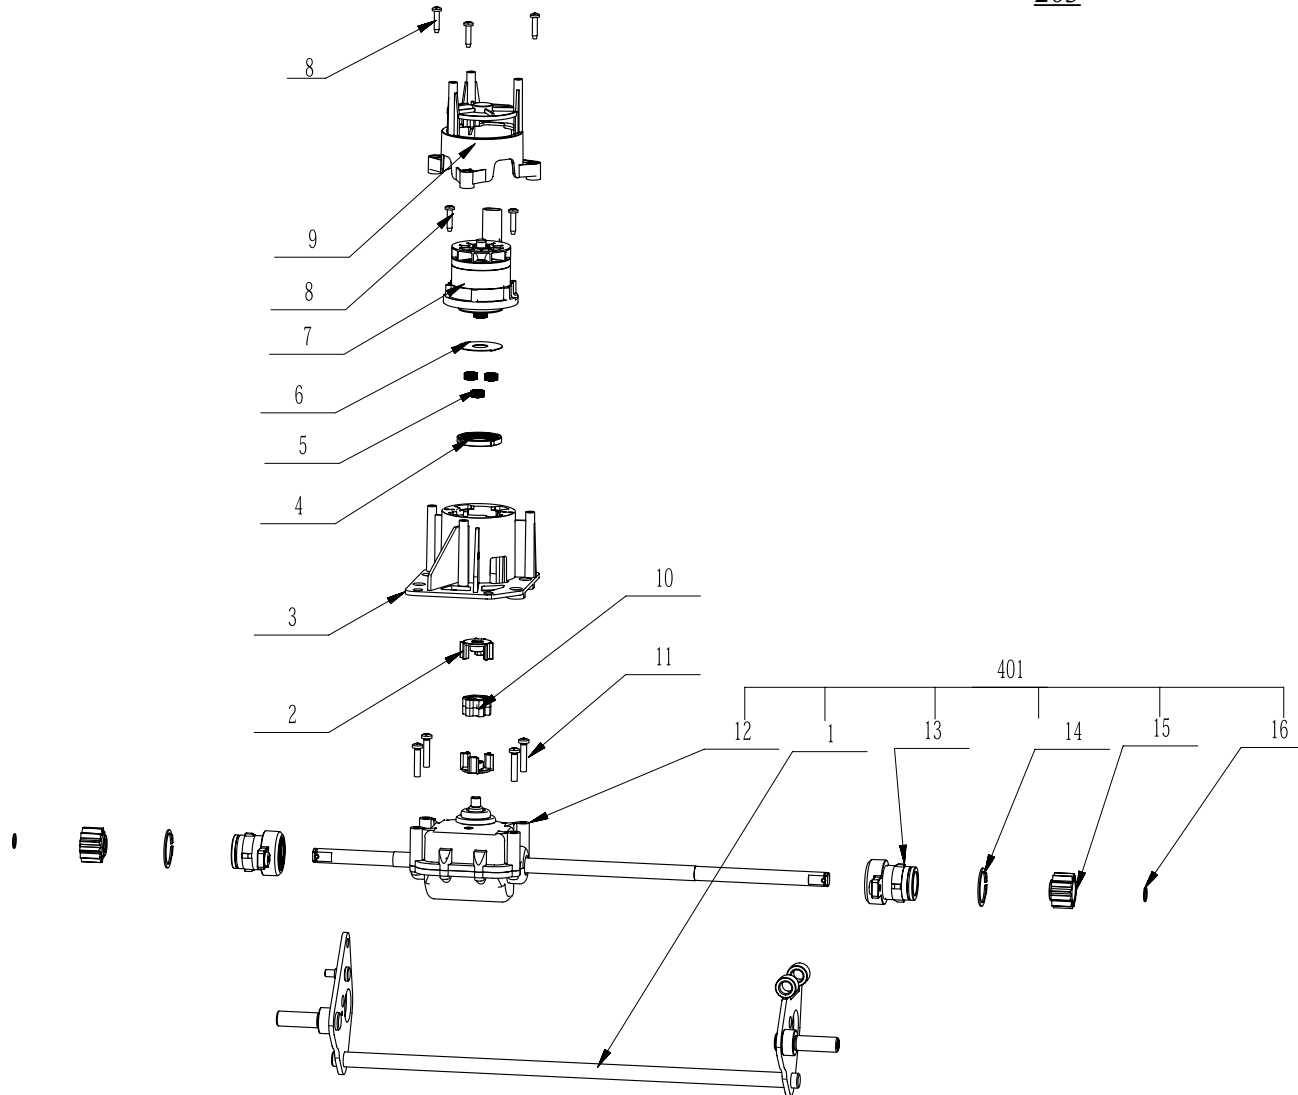

203

Service Part List_LM2020SP_Version A

No.	Product Model#	Part Number	Description	Qty
1	LM2020SP	3126769001	Hubcap	2
2	LM2020SP	5640010003	Hexagon Flange Bolt	10
3	LM2020SP	2824429001	Wheel Assembly	2
4	LM2020SP	3705216001	Mounting Plate	2
5	LM2020SP	2824527001	Top Cover ASSY	1
6	LM2020SP	5620157006	Hexagon Socket Screw	51
8	LM2020SP	2824131001	Front Axle Set	1
9	LM2020SP	5650032003	Plain Washer	2
10	LM2020SP	5650453001	Wave Washer	4
11	LM2020SP	3127847001	Fan	1
12	LM2020SP	3520852002	Motor Bushing	1
13	LM2020SP	3705369001	Blade	1
14	LM2020SP	5650510001	Washer	1
15	LM2020SP	5640226001	Flange Bolt	1
16	LM2020SP	5630013003	Prevailing Torque Hexagon Nut	2
17	LM2020SP	3660609001	Tension Spring	1
18	LM2020SP	2824128001	Connecting Rod ASSY	1
19	LM2020SP	5680200001	Rivet	1
20	LM2020SP	3128760001	Rear Enclosure	1
21	LM2020SP	5620213003	Hexagon Socket Screw	6
22	LM2020SP	5630271001	Nut	6
23	LM2020SP	3706155001	Support Plate	1
24	LM2020SP	5650004001	Plain Washer	9
25	LM2020SP	5650007001	Spring Washer	2
26	LM2020SP	5620041006	Screw	2
27	LM2020SP	5670184002	Pin	1
28	LM2020SP	3660606001	Torsion Spring	1
29	LM2020SP	5620033010	Screw	1
30	LM2020SP	2824882001	Height Adjusting Bar	1
31	LM2020SP	3128692001	Height Adjusting Lever	1
32	LM2020SP	3706196001	Left Fixing Block	1
33	LM2020SP	2830177002	Electric Assembly	1

No.	Product Model#	Part Number	Description	Qty
203-5	LM2020SP	3520868001	Planet Gear	3
203-6	LM2020SP	3703931002	Gasket	1
203-7	LM2020SP	2824920002	Motor & Gear ASSY	1
203-8	LM2020SP	5620157006	Tapping Screw	5
203-9	LM2020SP	3128693001	Motor Support	1
203-10	LM2020SP	3126674001	Connector	1
203-11	LM2020SP	5610060004	Tapping Screw	4
203-12	LM2020SP	2824148001	Transmission ASSY	1
203-13	LM2020SP	2824529001	Bearing Support ASSY	2
203-14	LM2020SP	5660152002	Circlips For Shaft	2
203-15	LM2020SP	3520870001	Pinion	2
203-16	LM2020SP	5660035001	Circlips For Shaft	2
203-401	LM2020SP	2825259001	Rear Axle Set	1