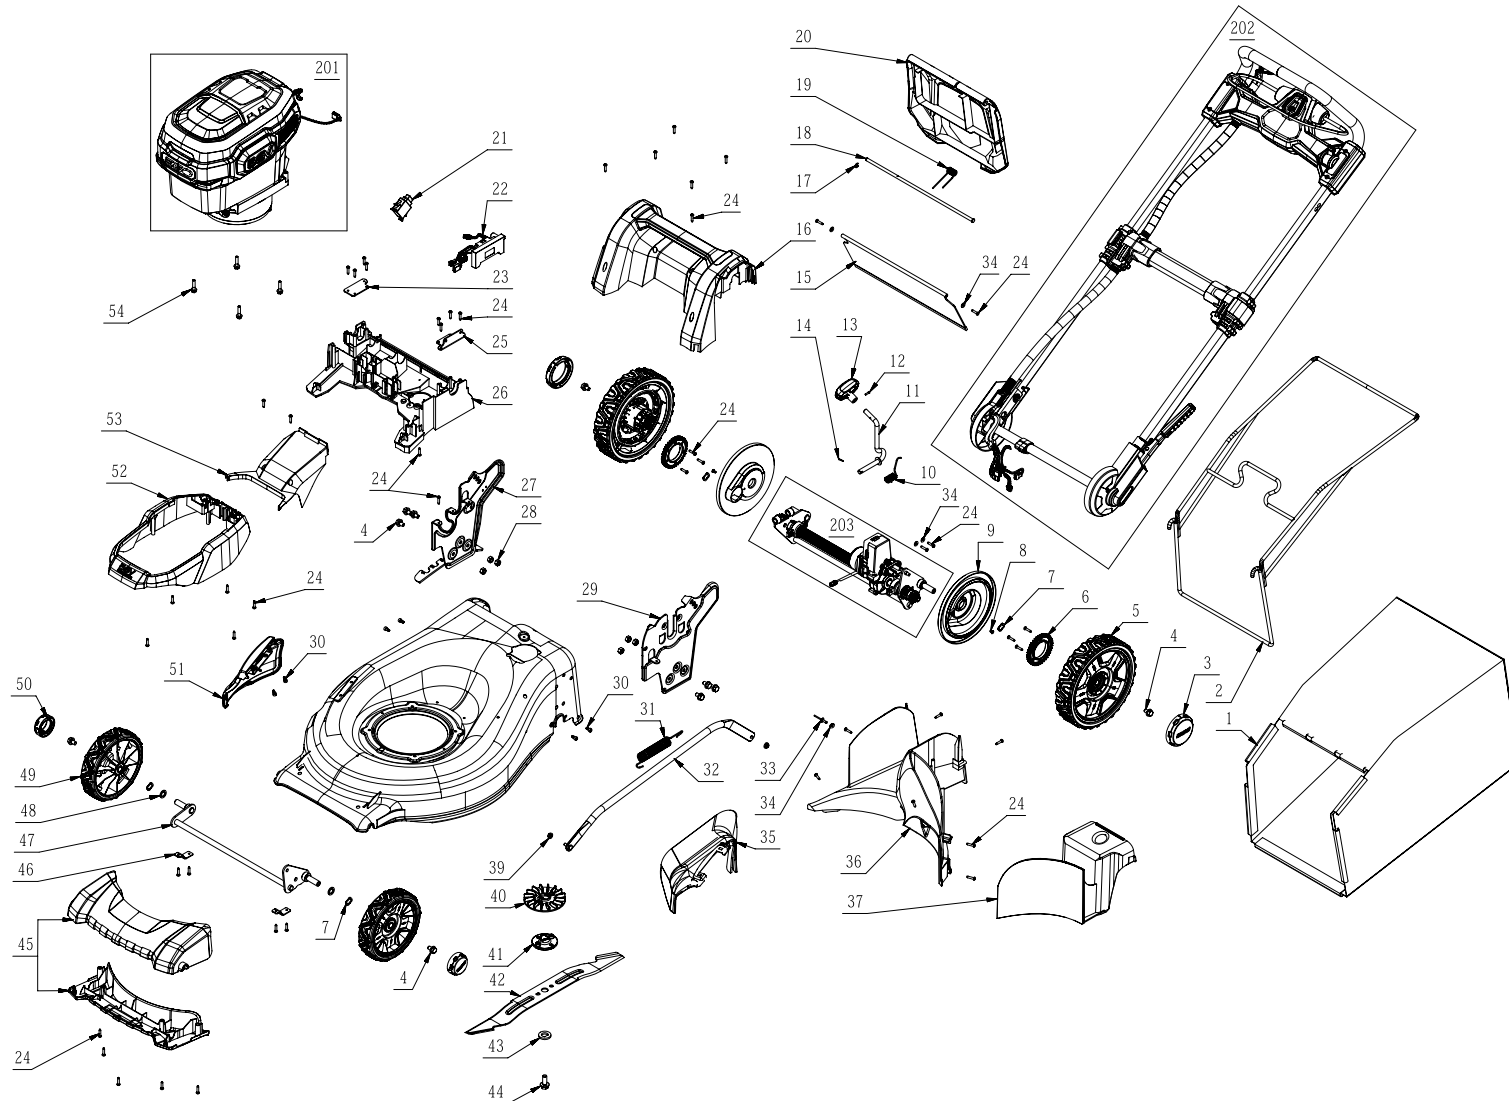

No.	Product Model#	Part Number	Description	Qty
203-5	LM2020SP	3520868001	Planet Gear	3
203-6	LM2020SP	3703931002	Gasket	1
203-7	LM2020SP	2824920002	Motor & Gear ASSY	1
203-8	LM2020SP	5620157006	Tapping Screw	5
203-9	LM2020SP	3128693001	Motor Support	1
203-10	LM2020SP	3126674001	Connector	1
203-11	LM2020SP	5610060004	Tapping Screw	4
203-12	LM2020SP	2824148001	Transmission ASSY	1
203-13	LM2020SP	2824529001	Bearing Support ASSY	2
203-14	LM2020SP	5660152002	Circlips For Shaft	2
203-15	LM2020SP	3520870001	Pinion	2
203-16	LM2020SP	5660035001	Circlips For Shaft	2
203-401	LM2020SP	2825259001	Rear Axle Set	1

Product Description: Lawn Mower
Model Number: LM2020SP
Body Number: 1000019002_S
Version: B
Issue Date: 2020/07/13