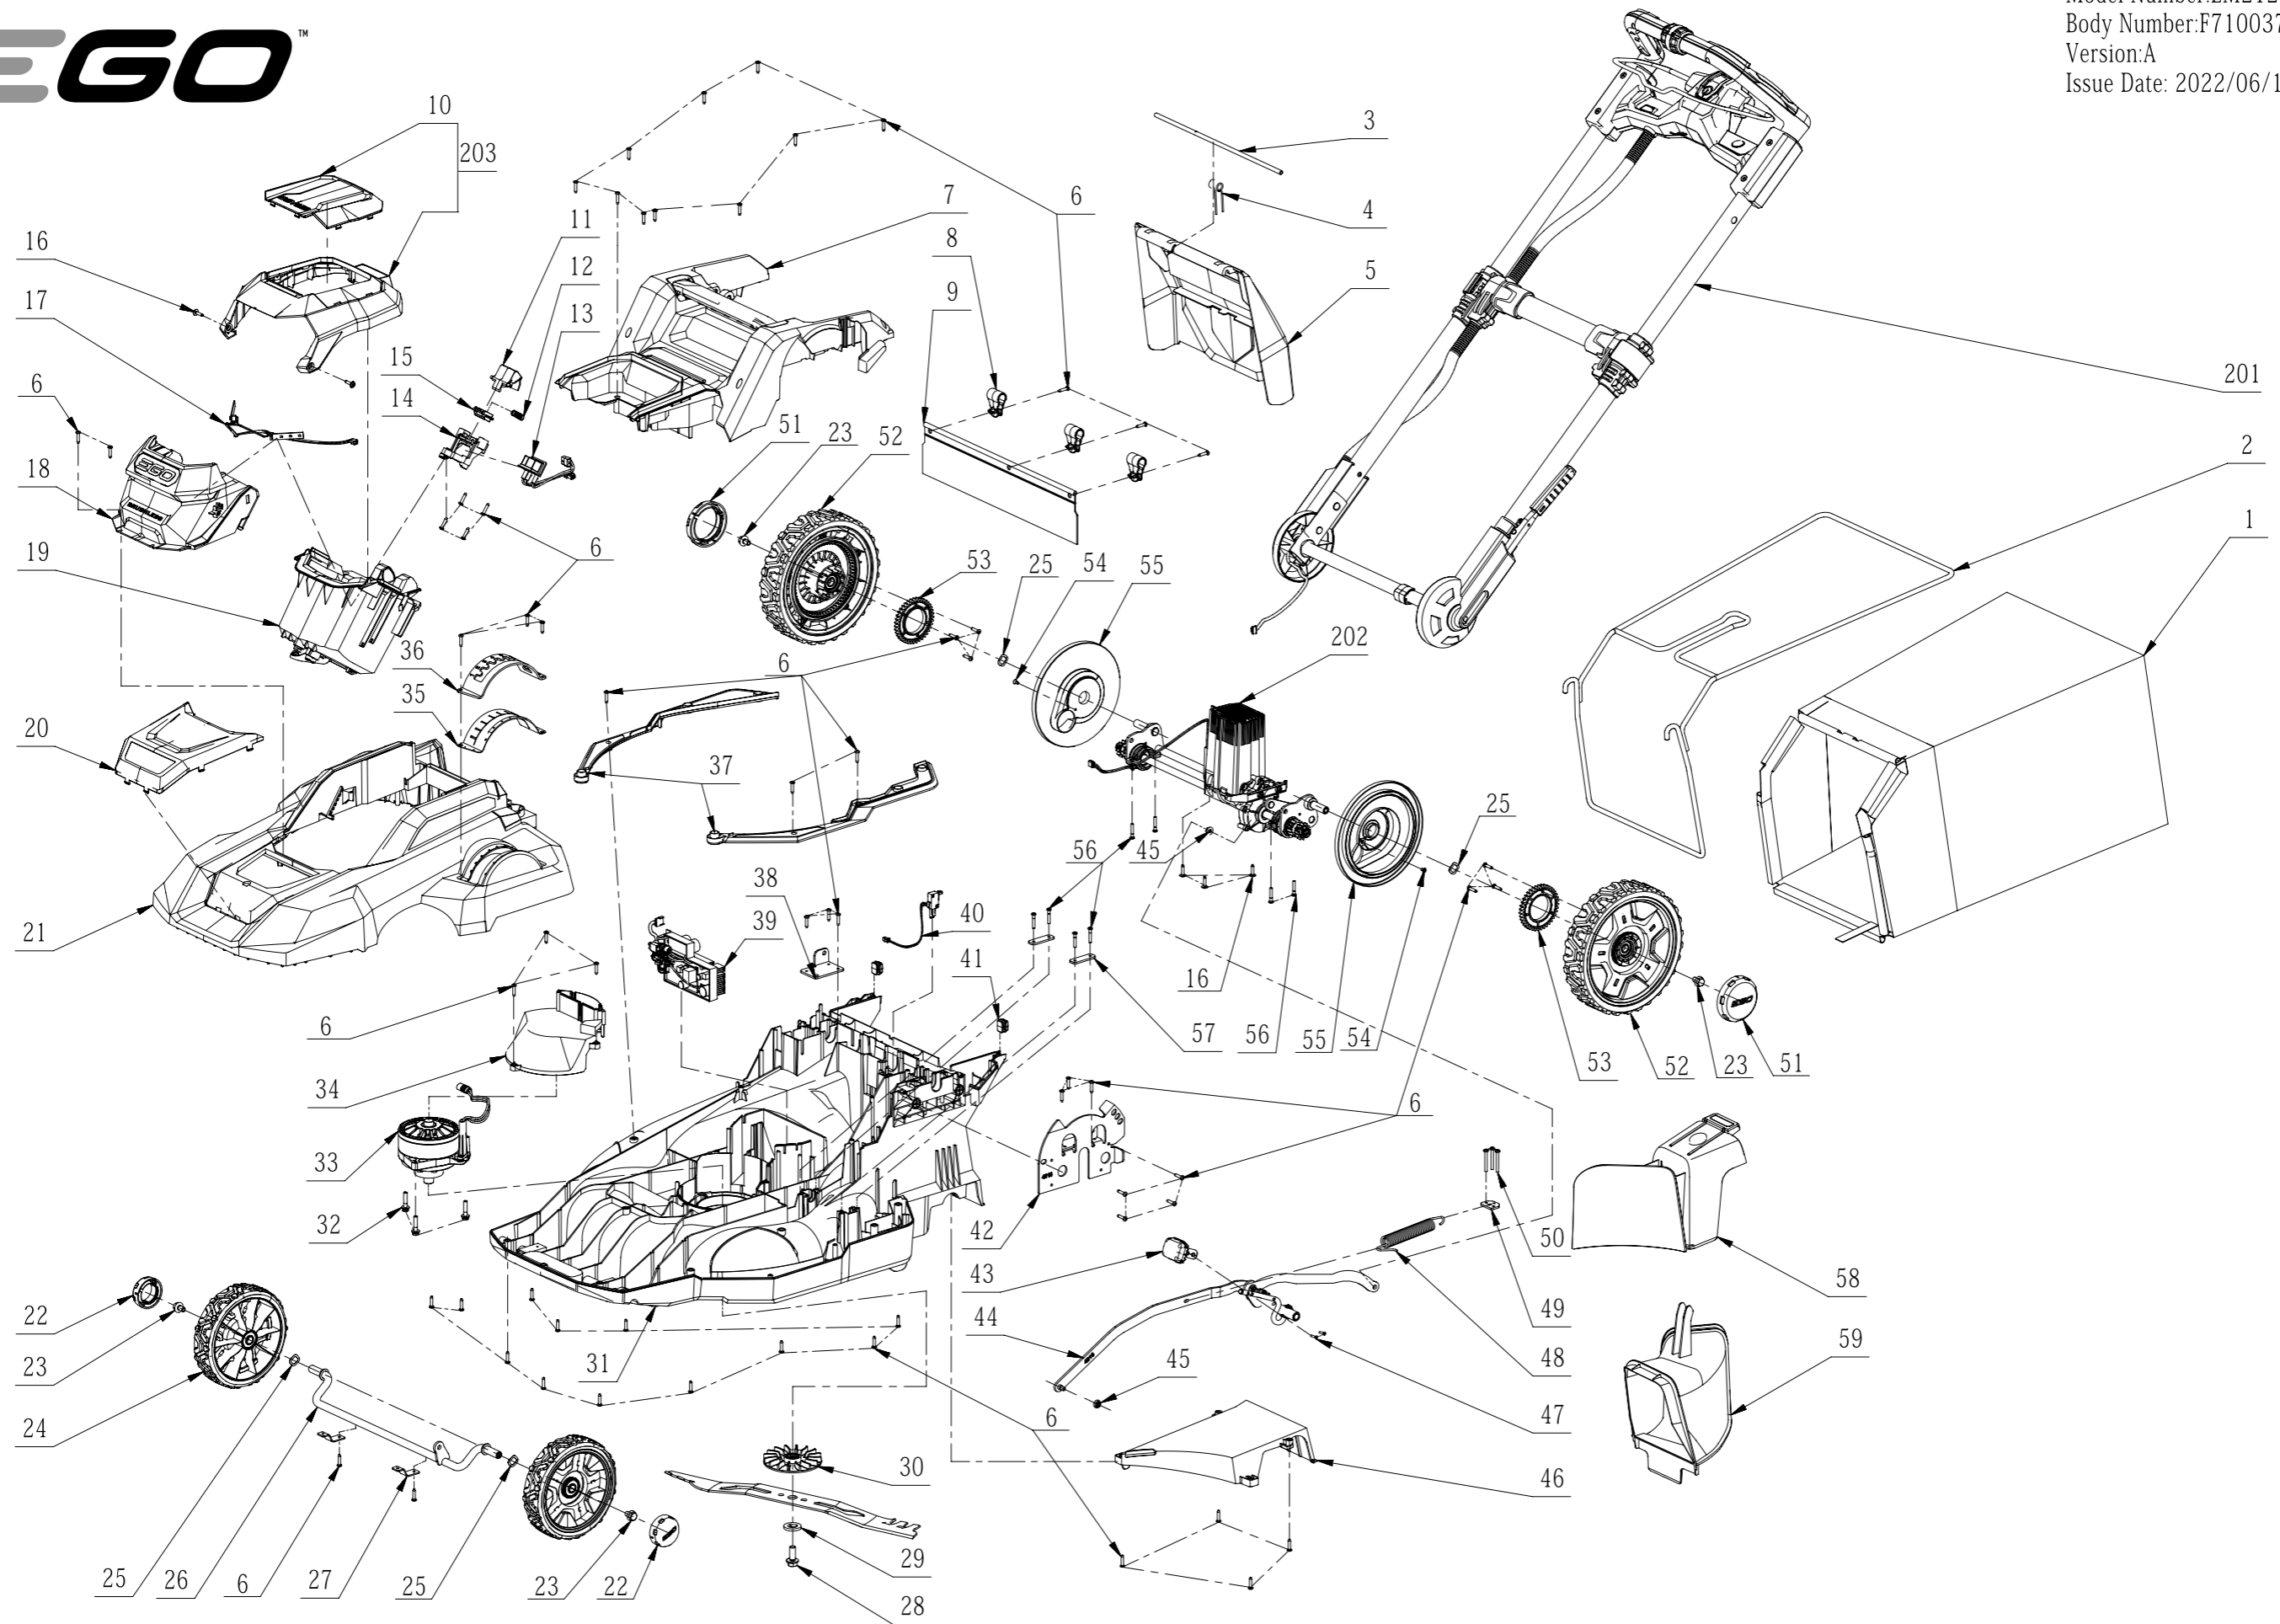

Product Description:Lawn Mower
Model Number:LM2120SP
Body Number:F710037003S01
Version:A
Issue Date: 2022/06/15

201

Product Description:Lawn Mower
Model Number:LM2120SP
Body Number:2828591001S01
Version:A
Issue Date: 2022/06/15

202

Service Part List_LM2120SP_Vervion A

No.	Product Model#	Part Number	Description	Qty
1	LM2120SP	3800189002	Grass Catcher	1
2	LM2120SP	3708309001	Bag Frame	1
3	LM2120SP	5670345001	Shaft	1
4	LM2120SP	3660559001	Torsion Spring	1
5	LM2120SP	3132792001	Rear Cover	1
6	LM2120SP	5620157006	Hexagon Socket Screw	62
7	LM2120SP	2828559001	Service Cover Assembly	1
8	LM2120SP	3129770001	Bevel Support	3
9	LM2120SP	3129771001	Trail Shield	1
10	LM2120SP	3132822001	Transparent Guard	1
11	LM2120SP	3127201001	Release Button	1
12	LM2120SP	3660013003	Spring1	1
13	LM2120SP	4860982001	Connecting Seat Wire Assembly	1
14	LM2120SP	3129439001	Support	1
15	LM2120SP	3127202001	Power Pack Button	1
16	LM2120SP	5610893001	Hexalobular Socket Pan Head Flange Tapping Screw	5
17	LM2120SP	2831085001	LED Electric Assembly	1
18	LM2120SP	2828560001	Front Cover Assembly	1
19	LM2120SP	2828561001	Battery Box Assembly	1
20	LM2120SP	3132808002	Decorative Cover	1
21	LM2120SP	3132807001	Top Cover	1
22	LM2120SP	3126769001	Hubcap	2
23	LM2120SP	5640010003	Hexagon Flange Bolt	4
24	LM2120SP	2828600001	Front Wheel Assembly	2
25	LM2120SP	5650453001	Wave Washer	4
26	LM2120SP	2825628001	Front Axle Set	1
27	LM2120SP	3705216001	Mounting Plate	2
28	LM2120SP	5640226002	Flange Bolt	1
29	LM2120SP	5650510001	Washer	1
30	LM2120SP	3300032001	Fan	1
31	LM2120SP	3132817001	Deck	1
32	LM2120SP	5640217004	Bolt and Washer Set	3
33	LM2120SP	2730351001	DC Motor	1
34	LM2120SP	3132793001	Motor Cover	1
35	LM2120SP	3132810001	Rubber Pad	1
36	LM2120SP	3706552002	Depth Stop Plate	1
37	LM2120SP	3900527002	L R Cover Set	1
38	LM2120SP	3705965001	Pressure Plate	1