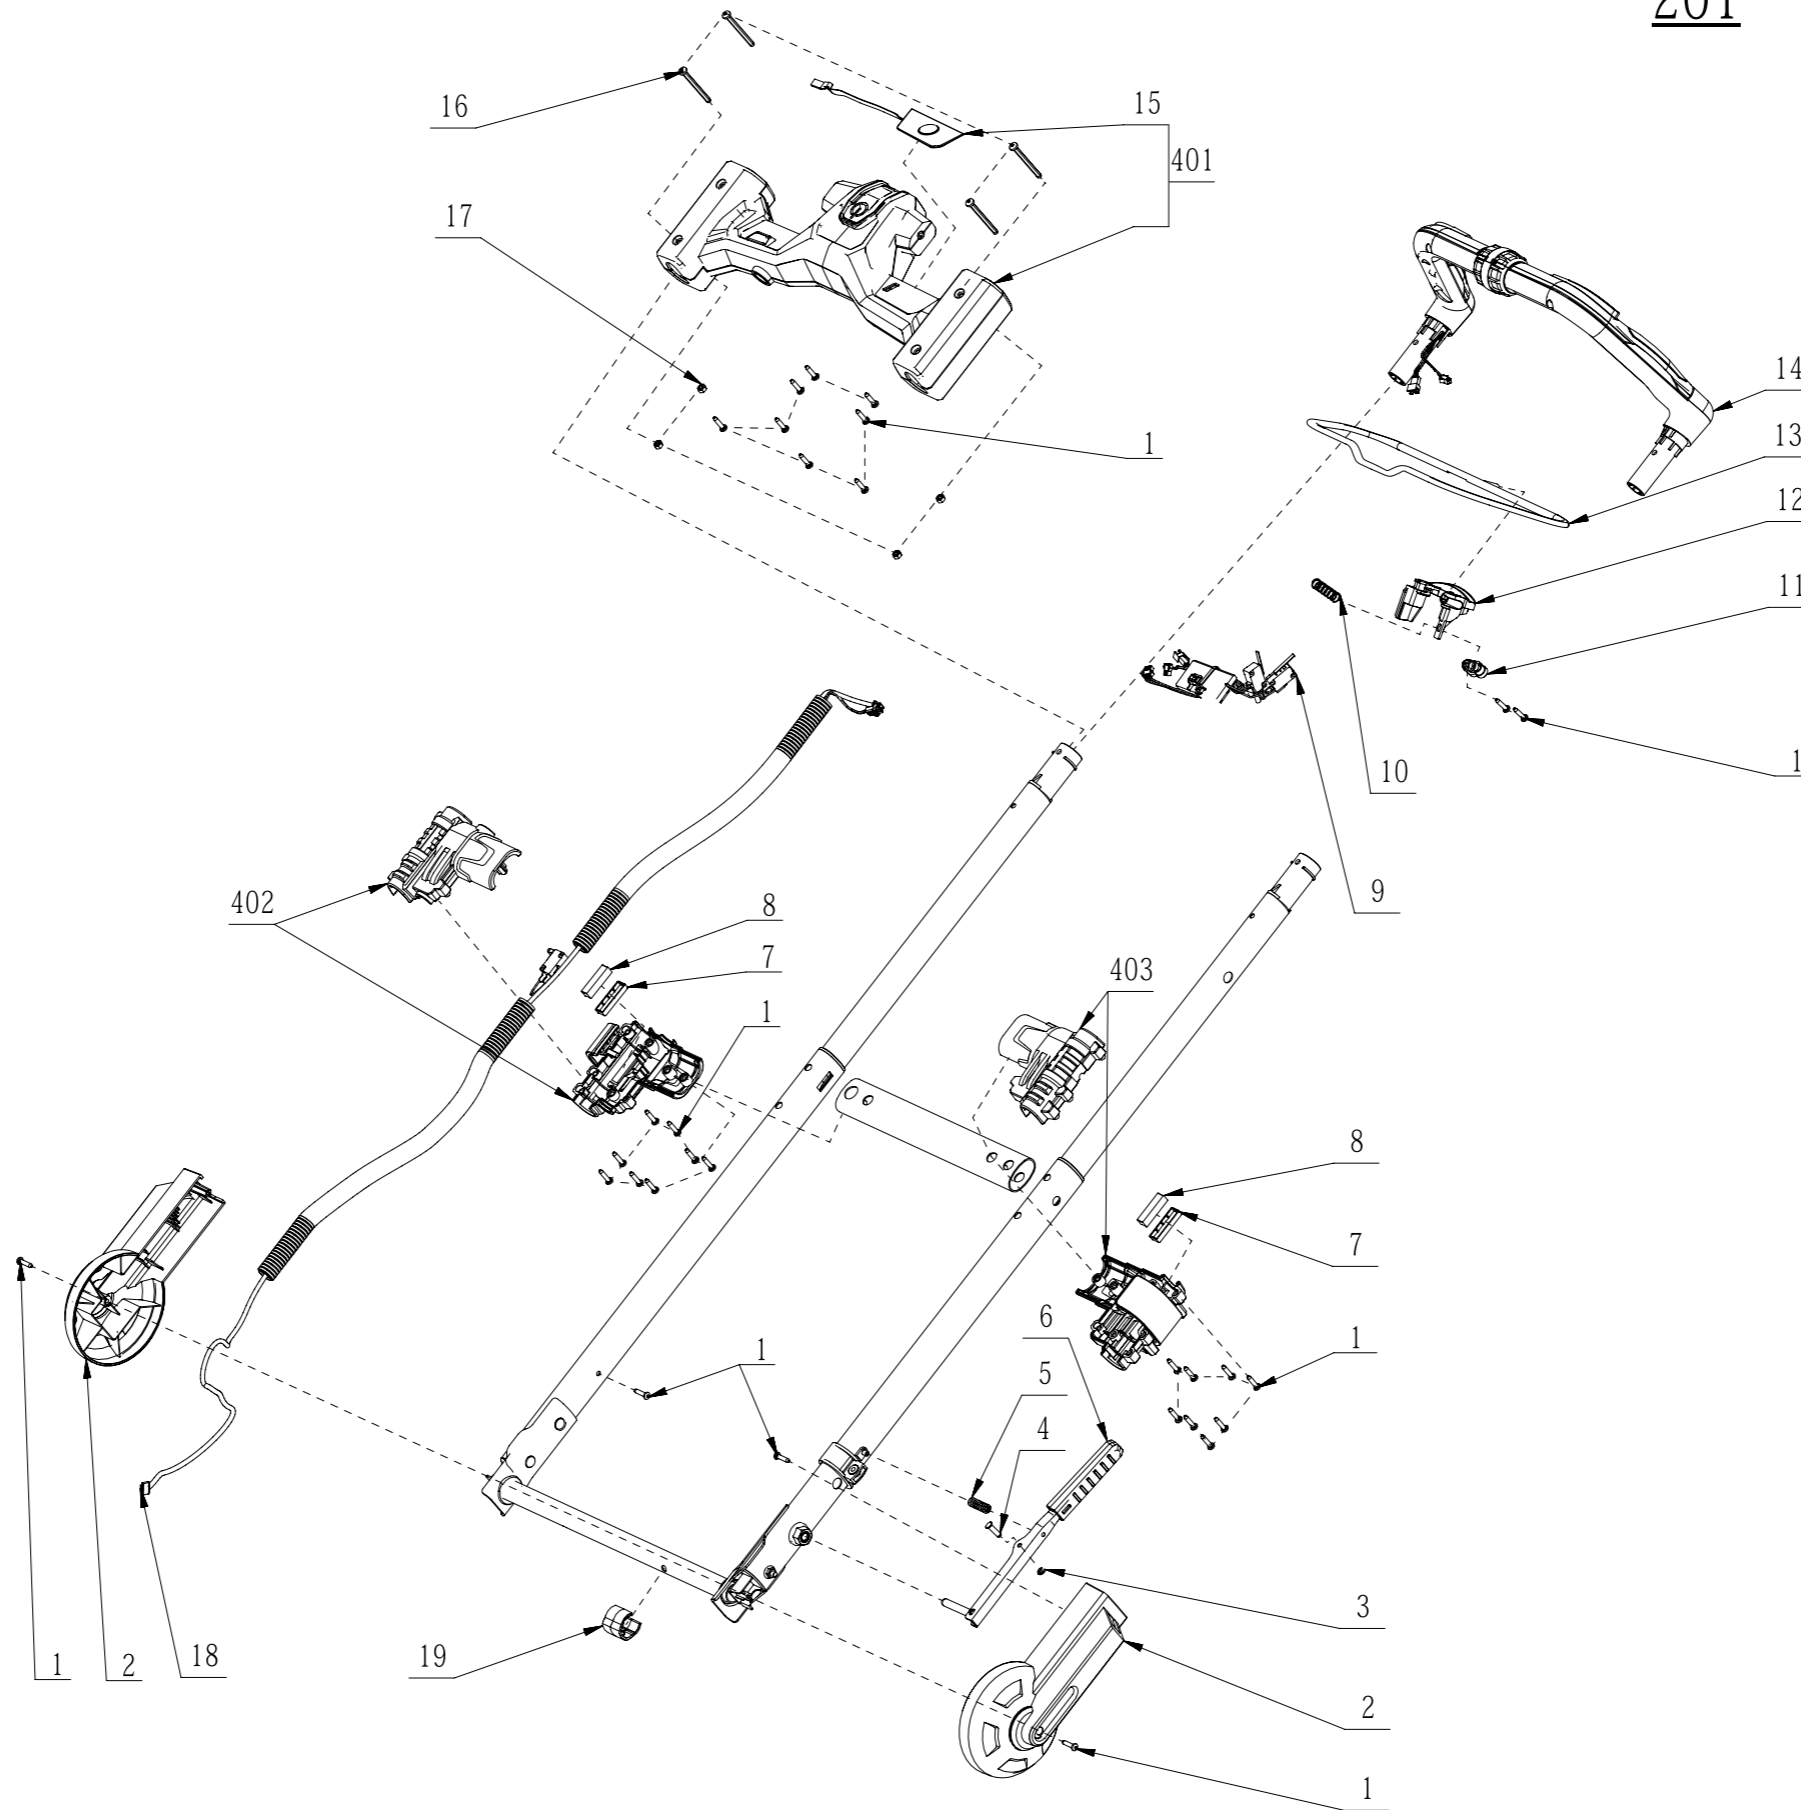

Product Description:Lawn Mower
Model Number:LM2120SP
Body Number:F710037003S01
Version:A
Issue Date: 2022/06/15

201

Product Description:Lawn Mower
Model Number:LM2120SP
Body Number:2828591001S01
Version:A
Issue Date: 2022/06/15

202

Service Part List_LM2120SP_Vervion A

No.	Product Model#	Part Number	Description	Qty
1	LM2120SP	3800189002	Grass Catcher	1
2	LM2120SP	3708309001	Bag Frame	1
3	LM2120SP	5670345001	Shaft	1
4	LM2120SP	3660559001	Torsion Spring	1
5	LM2120SP	3132792001	Rear Cover	1
6	LM2120SP	5620157006	Hexagon Socket Screw	62
7	LM2120SP	2828559001	Service Cover Assembly	1
8	LM2120SP	3129770001	Bevel Support	3
9	LM2120SP	3129771001	Trail Shield	1
10	LM2120SP	3132822001	Transparent Guard	1
11	LM2120SP	3127201001	Release Button	1
12	LM2120SP	3660013003	Spring1	1
13	LM2120SP	4860982001	Connecting Seat Wire Assembly	1
14	LM2120SP	3129439001	Support	1
15	LM2120SP	3127202001	Power Pack Button	1
16	LM2120SP	5610893001	Hexalobular Socket Pan Head Flange Tapping Screw	5
17	LM2120SP	2831085001	LED Electric Assembly	1
18	LM2120SP	2828560001	Front Cover Assembly	1
19	LM2120SP	2828561001	Battery Box Assembly	1
20	LM2120SP	3132808002	Decorative Cover	1
21	LM2120SP	3132807001	Top Cover	1
22	LM2120SP	3126769001	Hubcap	2
23	LM2120SP	5640010003	Hexagon Flange Bolt	4
24	LM2120SP	2828600001	Front Wheel Assembly	2
25	LM2120SP	5650453001	Wave Washer	4
26	LM2120SP	2825628001	Front Axle Set	1
27	LM2120SP	3705216001	Mounting Plate	2
28	LM2120SP	5640226002	Flange Bolt	1
29	LM2120SP	5650510001	Washer	1
30	LM2120SP	3300032001	Fan	1
31	LM2120SP	3132817001	Deck	1
32	LM2120SP	5640217004	Bolt and Washer Set	3
33	LM2120SP	2730351001	DC Motor	1
34	LM2120SP	3132793001	Motor Cover	1
35	LM2120SP	3132810001	Rubber Pad	1
36	LM2120SP	3706552002	Depth Stop Plate	1
37	LM2120SP	3900527002	L R Cover Set	1
38	LM2120SP	3705965001	Pressure Plate	1