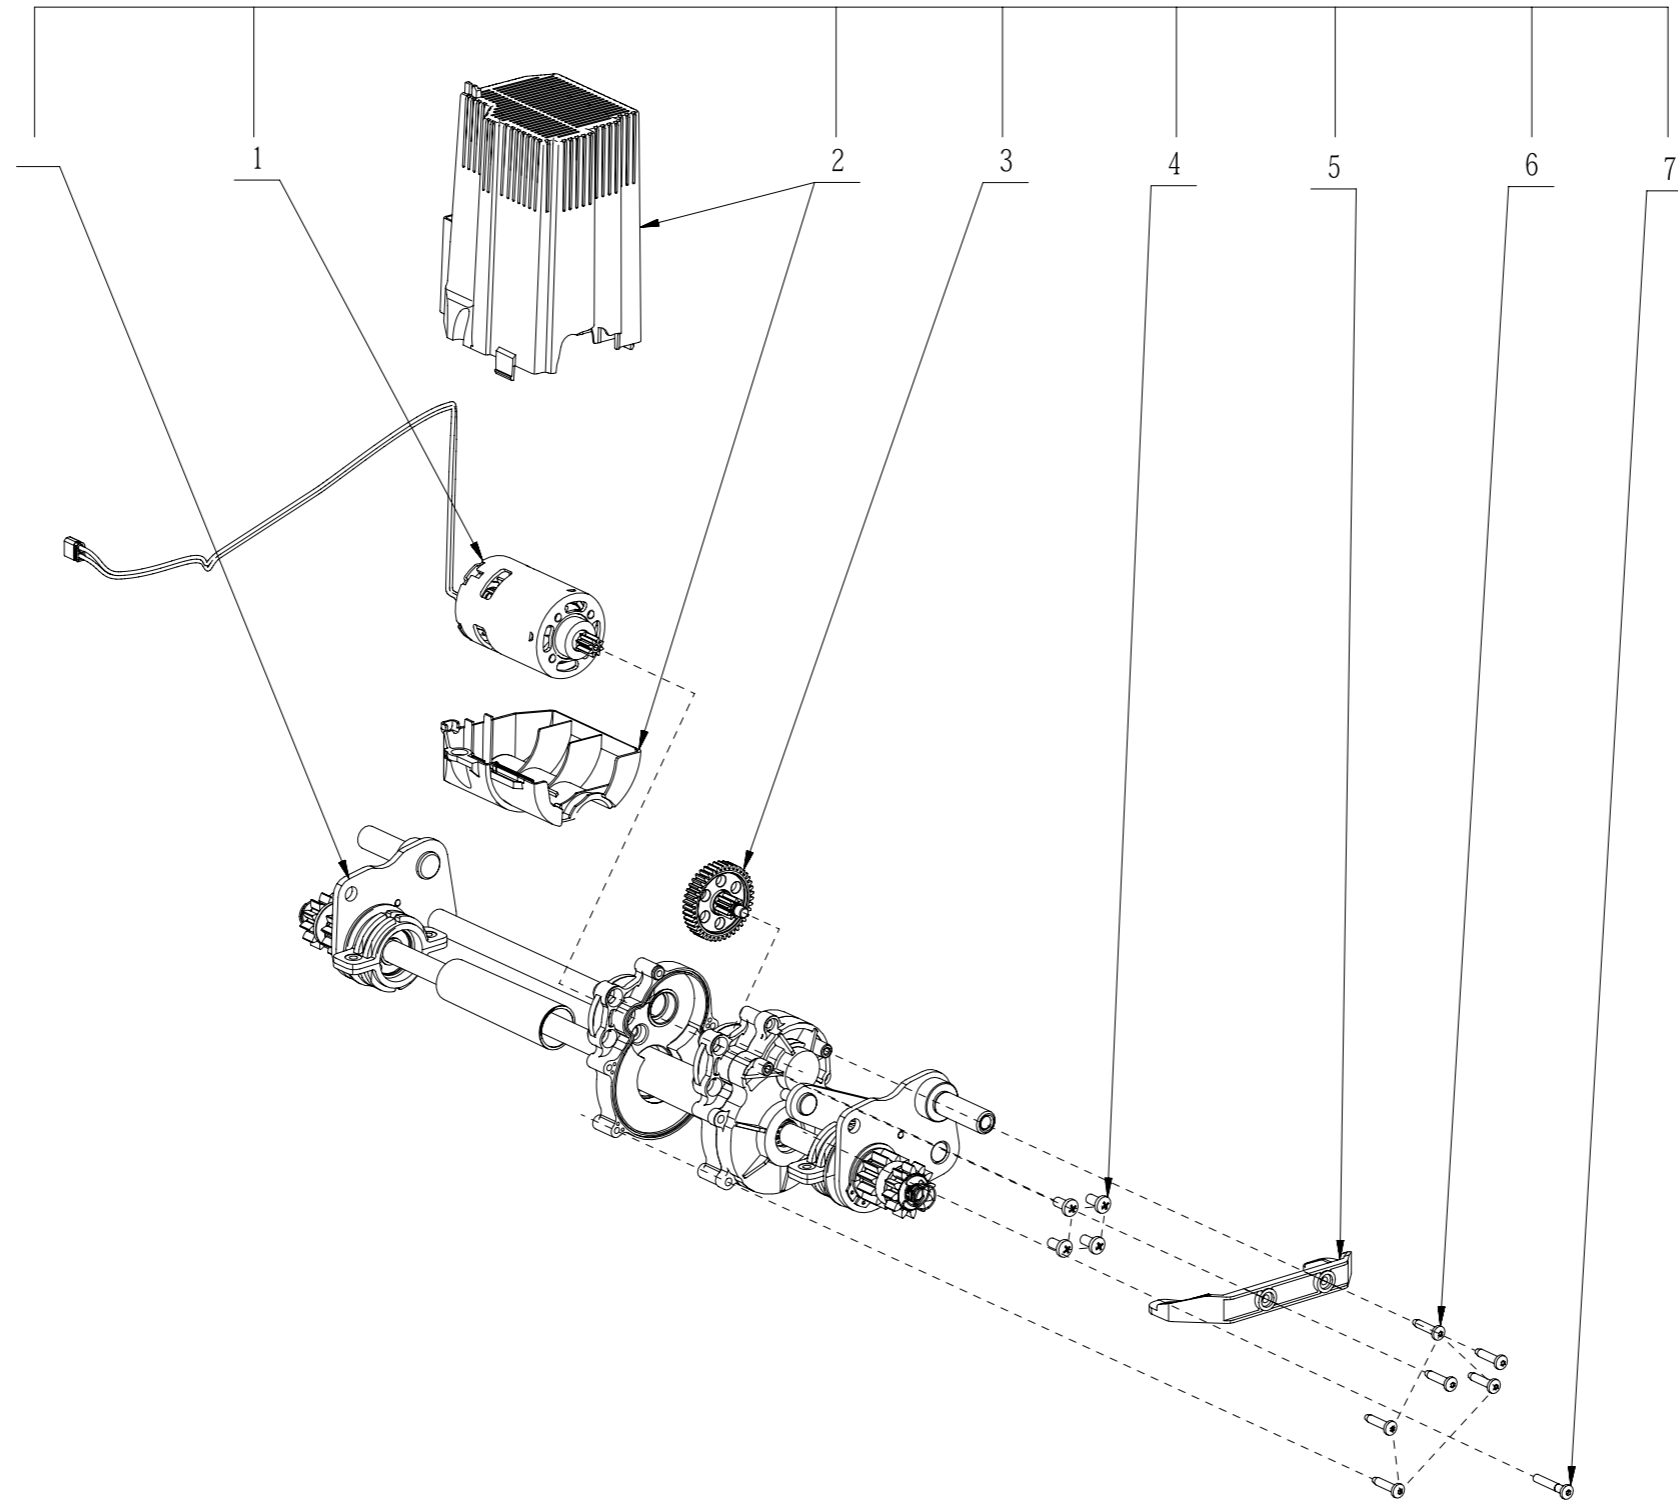

Product Description:Lawn Mower
Model Number:LM2120SP
Body Number:F710037003S01
Version:A
Issue Date: 2022/06/15

201

Product Description:Lawn Mower
Model Number:LM2120SP
Body Number:2828591001S01
Version:A
Issue Date: 2022/06/15

202

Service Part List_LM2120SP_Vervion A

No.	Product Model#	Part Number	Description	Qty
1	LM2120SP	3800189002	Grass Catcher	1
2	LM2120SP	3708309001	Bag Frame	1
3	LM2120SP	5670345001	Shaft	1
4	LM2120SP	3660559001	Torsion Spring	1
5	LM2120SP	3132792001	Rear Cover	1
6	LM2120SP	5620157006	Hexagon Socket Screw	62
7	LM2120SP	2828559001	Service Cover Assembly	1
8	LM2120SP	3129770001	Bevel Support	3
9	LM2120SP	3129771001	Trail Shield	1
10	LM2120SP	3132822001	Transparent Guard	1
11	LM2120SP	3127201001	Release Button	1
12	LM2120SP	3660013003	Spring1	1
13	LM2120SP	4860982001	Connecting Seat Wire Assembly	1
14	LM2120SP	3129439001	Support	1
15	LM2120SP	3127202001	Power Pack Button	1
16	LM2120SP	5610893001	Hexalobular Socket Pan Head Flange Tapping Screw	5
17	LM2120SP	2831085001	LED Electric Assembly	1
18	LM2120SP	2828560001	Front Cover Assembly	1
19	LM2120SP	2828561001	Battery Box Assembly	1
20	LM2120SP	3132808002	Decorative Cover	1
21	LM2120SP	3132807001	Top Cover	1
22	LM2120SP	3126769001	Hubcap	2
23	LM2120SP	5640010003	Hexagon Flange Bolt	4
24	LM2120SP	2828600001	Front Wheel Assembly	2
25	LM2120SP	5650453001	Wave Washer	4
26	LM2120SP	2825628001	Front Axle Set	1
27	LM2120SP	3705216001	Mounting Plate	2
28	LM2120SP	5640226002	Flange Bolt	1
29	LM2120SP	5650510001	Washer	1
30	LM2120SP	3300032001	Fan	1
31	LM2120SP	3132817001	Deck	1
32	LM2120SP	5640217004	Bolt and Washer Set	3
33	LM2120SP	2730351001	DC Motor	1
34	LM2120SP	3132793001	Motor Cover	1
35	LM2120SP	3132810001	Rubber Pad	1
36	LM2120SP	3706552002	Depth Stop Plate	1
37	LM2120SP	3900527002	L R Cover Set	1
38	LM2120SP	3705965001	Pressure Plate	1