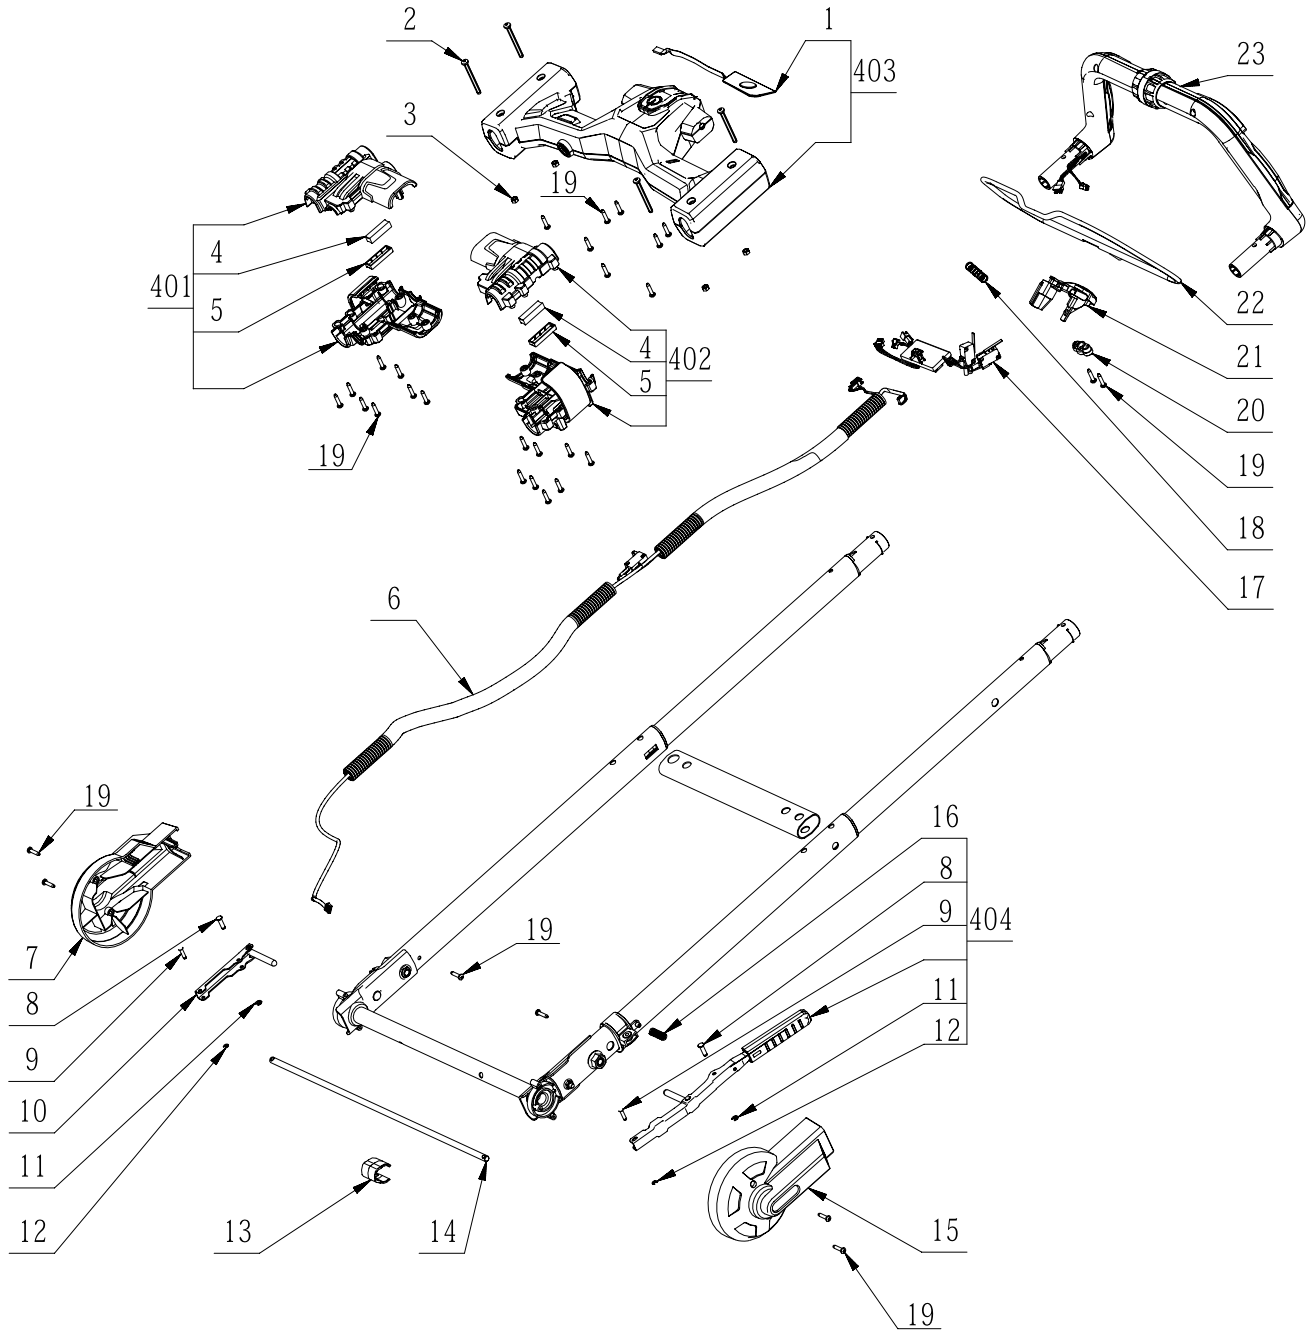

Product Description: Lawn Mower  
Model Number: LM2130SP  
Body Number: 1000015005\_S  
Version: B  
Issue Date: 2022/03/16

Product Description: Lawn Mower  
Model Number: LM2130SP  
Body Number: 1000015005\_S  
Version: B  
Issue Date: 2022/03/16

201

Product Description: Lawn Mower  
Model Number: LM2130SP  
Body Number: 1000015005\_S  
Version: B  
Issue Date: 2022/03/16

202

Product Description: Lawn Mower  
Model Number: LM2130SP  
Body Number: 1000015005\_S  
Version: B  
Issue Date: 2022/03/16

No.	Product Model#	Part Number	Description	Qty
1	LM2130SP	3707494002	Blade	1
2	LM2130SP	3707066004	Blade	1
3	LM2130SP	3800109002	Grass Catcher	1
4	LM2130SP	3129809001	Side Discharge Chute	1
5	LM2130SP	3129653001	Mulch Plug	1
6	LM2130SP	3705442002	Bag Frame	1
7	LM2130SP	2826165001	Switch Assembly	1
8	LM2130SP	3126765001	Hubcap	2
9	LM2130SP	5640010003	Hexagon Flange Bolt	4
10	LM2130SP	2825267001	Wheel Assembly	2
11	LM2130SP	3520933001	Gear	2
12	LM2130SP	5620157006	Hexagon Socket Screw	57
13	LM2130SP	5650453001	Wave Washer	4
14	LM2130SP	5620067010	Screw	2
15	LM2130SP	3128946001	Protecting Cap	2
16	LM2130SP	5620480002	Screw	8
17	LM2130SP	5650004001	Plain Washer	2
18	LM2130SP	3127738001	Rubber Gasket	2
19	LM2130SP	3660559001	Torsion Spring	1
20	LM2130SP	3126689003	Rear Cover	1
21	LM2130SP	3129771001	Trail Shield	1
22	LM2130SP	3129770001	Bevel Support	3
23	LM2130SP	5630013003	Prevailing Torque Hexagon Nut	2
24	LM2130SP	3403110001	Fan	1
25	LM2130SP	5640321002	Bolt	2
26	LM2130SP	2827669001	Blade	1
27	LM2130SP	3707130003	Blade	1
28	LM2130SP	5630351002	Prevailing Torque Hexagon Lock Nut	2
29	LM2130SP	5650705002	Washer	1
30	LM2130SP	5640226002	Flange Bolt	1
31	LM2130SP	5640217004	Bolt and Washer Set	4
32	LM2130SP	3322429001	Height Adjusting Lever	1
33	LM2130SP	5620065004	Screw	2
34	LM2130SP	3708334001	Depth Stop Plate	1
35	LM2130SP	2826100002	Dust Board ASSY	1