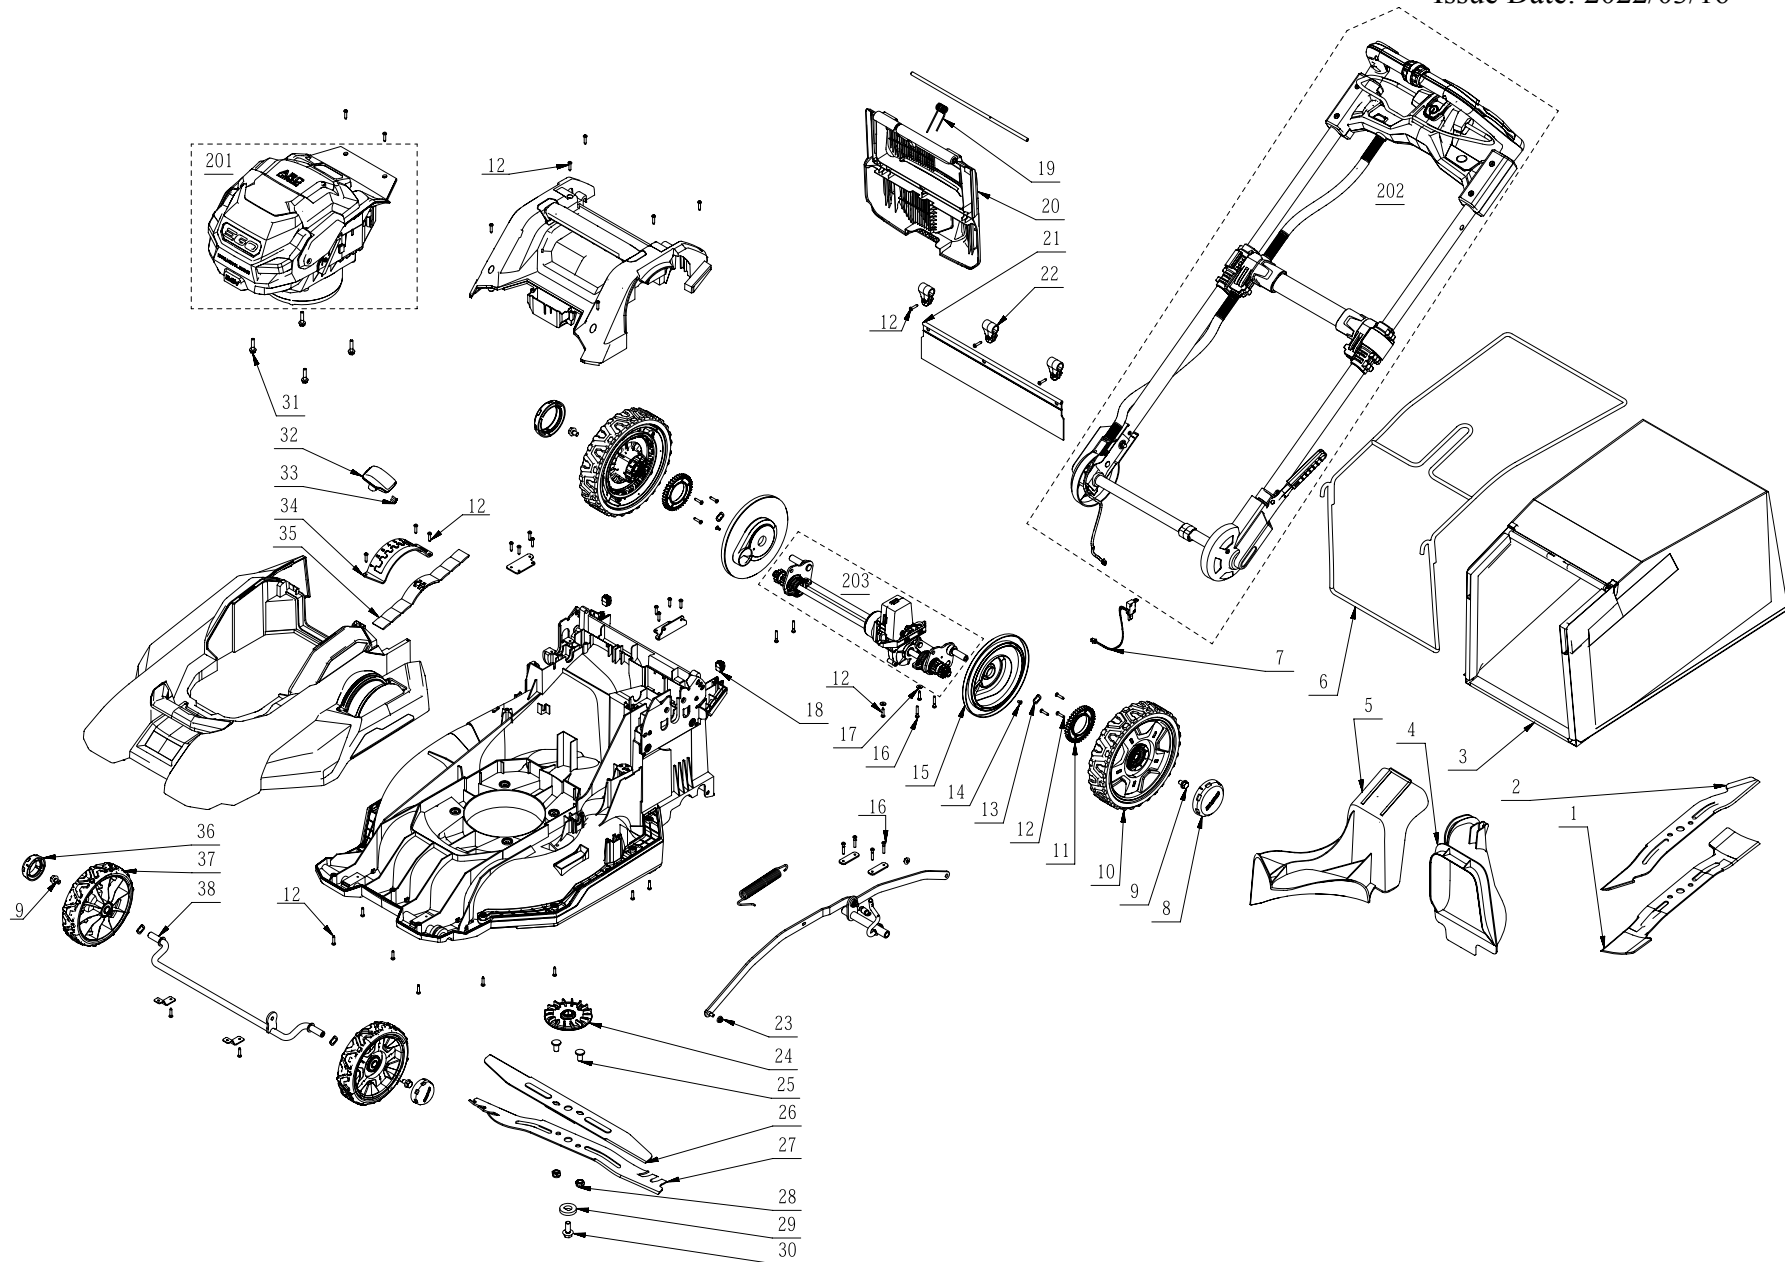

Product Description: Lawn Mower  
Model Number: LM2130SP  
Body Number: 1000015005\_S  
Version: B  
Issue Date: 2022/03/16

Product Description: Lawn Mower  
Model Number: LM2130SP  
Body Number: 1000015005\_S  
Version: B  
Issue Date: 2022/03/16

201

Product Description: Lawn Mower  
Model Number: LM2130SP  
Body Number: 1000015005\_S  
Version: B  
Issue Date: 2022/03/16

202

Product Description: Lawn Mower  
Model Number: LM2130SP  
Body Number: 1000015005\_S  
Version: B  
Issue Date: 2022/03/16

No.	Product Model#	Part Number	Description	Qty
1	LM2130SP	3707494002	Blade	1
2	LM2130SP	3707066004	Blade	1
3	LM2130SP	3800109002	Grass Catcher	1
4	LM2130SP	3129809001	Side Discharge Chute	1
5	LM2130SP	3129653001	Mulch Plug	1
6	LM2130SP	3705442002	Bag Frame	1
7	LM2130SP	2826165001	Switch Assembly	1
8	LM2130SP	3126765001	Hubcap	2
9	LM2130SP	5640010003	Hexagon Flange Bolt	4
10	LM2130SP	2825267001	Wheel Assembly	2
11	LM2130SP	3520933001	Gear	2
12	LM2130SP	5620157006	Hexagon Socket Screw	57
13	LM2130SP	5650453001	Wave Washer	4
14	LM2130SP	5620067010	Screw	2
15	LM2130SP	3128946001	Protecting Cap	2
16	LM2130SP	5620480002	Screw	8
17	LM2130SP	5650004001	Plain Washer	2
18	LM2130SP	3127738001	Rubber Gasket	2
19	LM2130SP	3660559001	Torsion Spring	1
20	LM2130SP	3126689003	Rear Cover	1
21	LM2130SP	3129771001	Trail Shield	1
22	LM2130SP	3129770001	Bevel Support	3
23	LM2130SP	5630013003	Prevailing Torque Hexagon Nut	2
24	LM2130SP	3403110001	Fan	1
25	LM2130SP	5640321002	Bolt	2
26	LM2130SP	2827669001	Blade	1
27	LM2130SP	3707130003	Blade	1
28	LM2130SP	5630351002	Prevailing Torque Hexagon Lock Nut	2
29	LM2130SP	5650705002	Washer	1
30	LM2130SP	5640226002	Flange Bolt	1
31	LM2130SP	5640217004	Bolt and Washer Set	4
32	LM2130SP	3322429001	Height Adjusting Lever	1
33	LM2130SP	5620065004	Screw	2
34	LM2130SP	3708334001	Depth Stop Plate	1
35	LM2130SP	2826100002	Dust Board ASSY	1