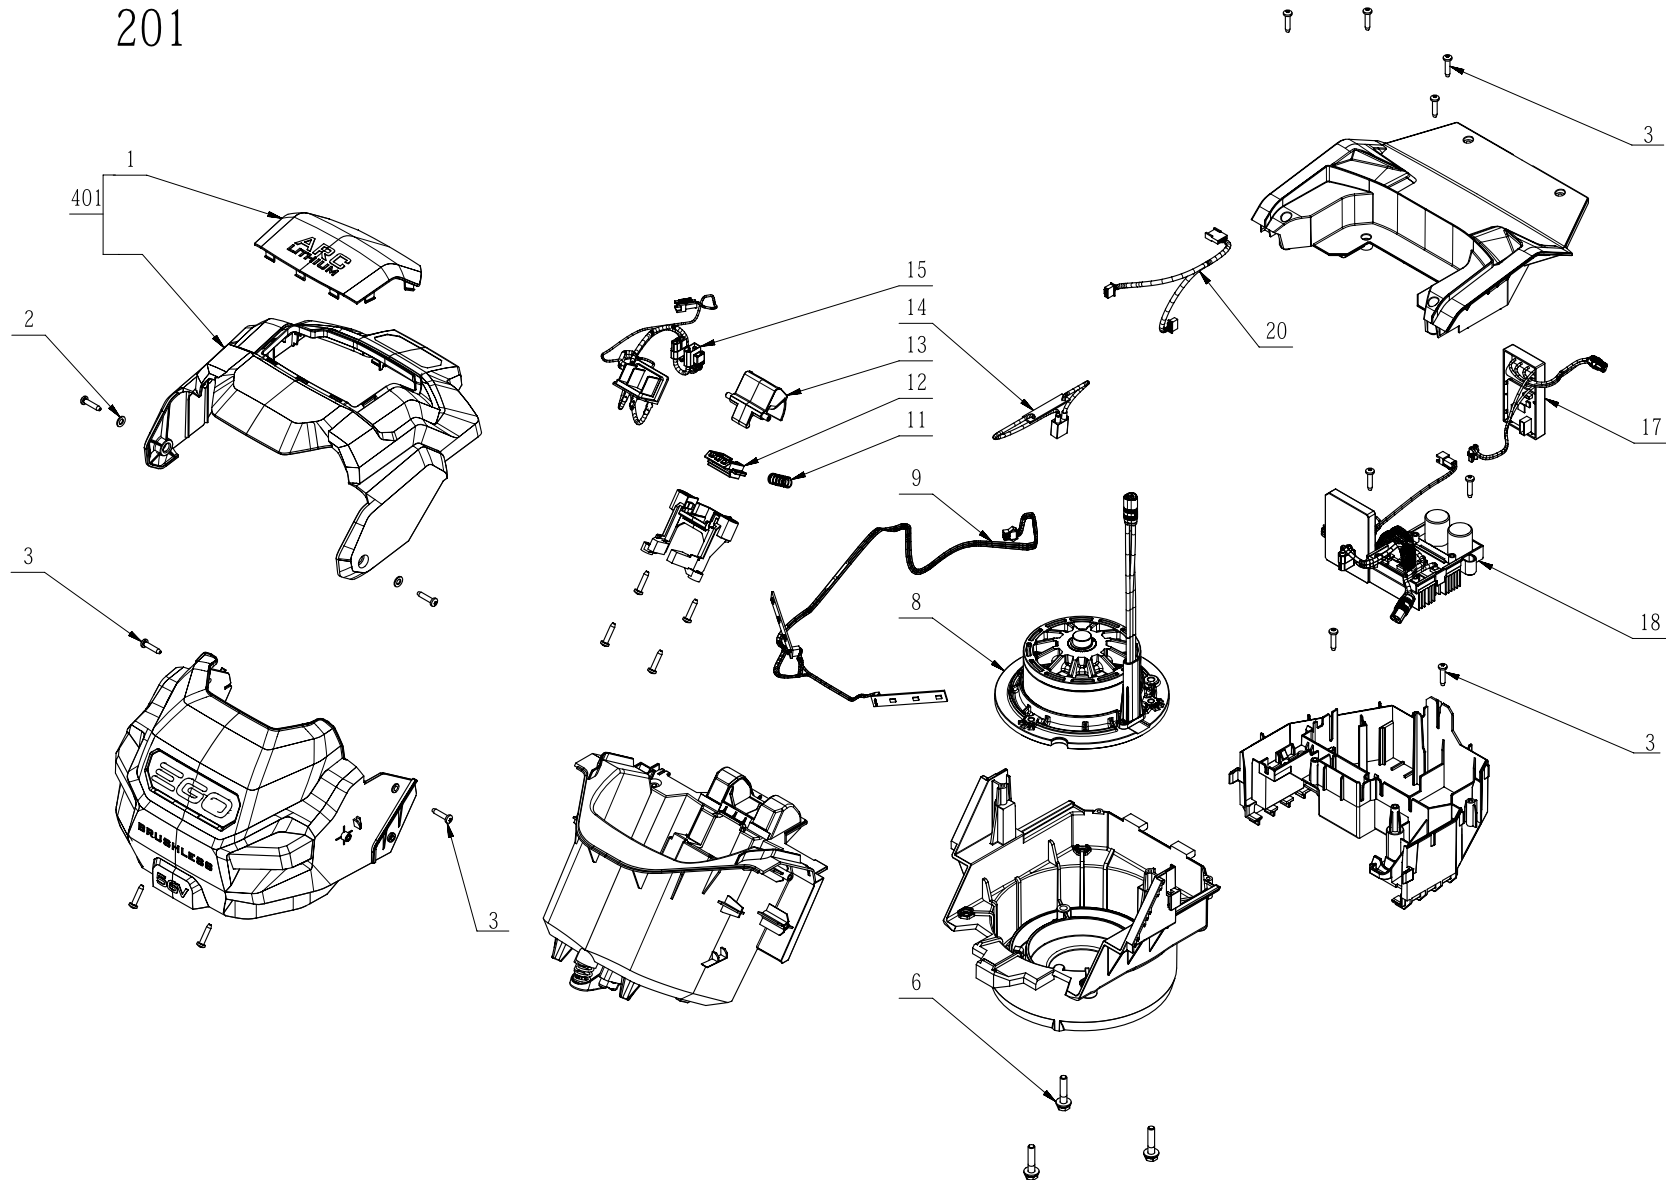

Product Description: Lawn Mower  
Model Number: LM2130SP  
Body Number: 1000015005\_S  
Version: B  
Issue Date: 2022/03/16

Product Description: Lawn Mower  
Model Number: LM2130SP  
Body Number: 1000015005\_S  
Version: B  
Issue Date: 2022/03/16

201

Product Description: Lawn Mower  
Model Number: LM2130SP  
Body Number: 1000015005\_S  
Version: B  
Issue Date: 2022/03/16

202

Product Description: Lawn Mower  
Model Number: LM2130SP  
Body Number: 1000015005\_S  
Version: B  
Issue Date: 2022/03/16