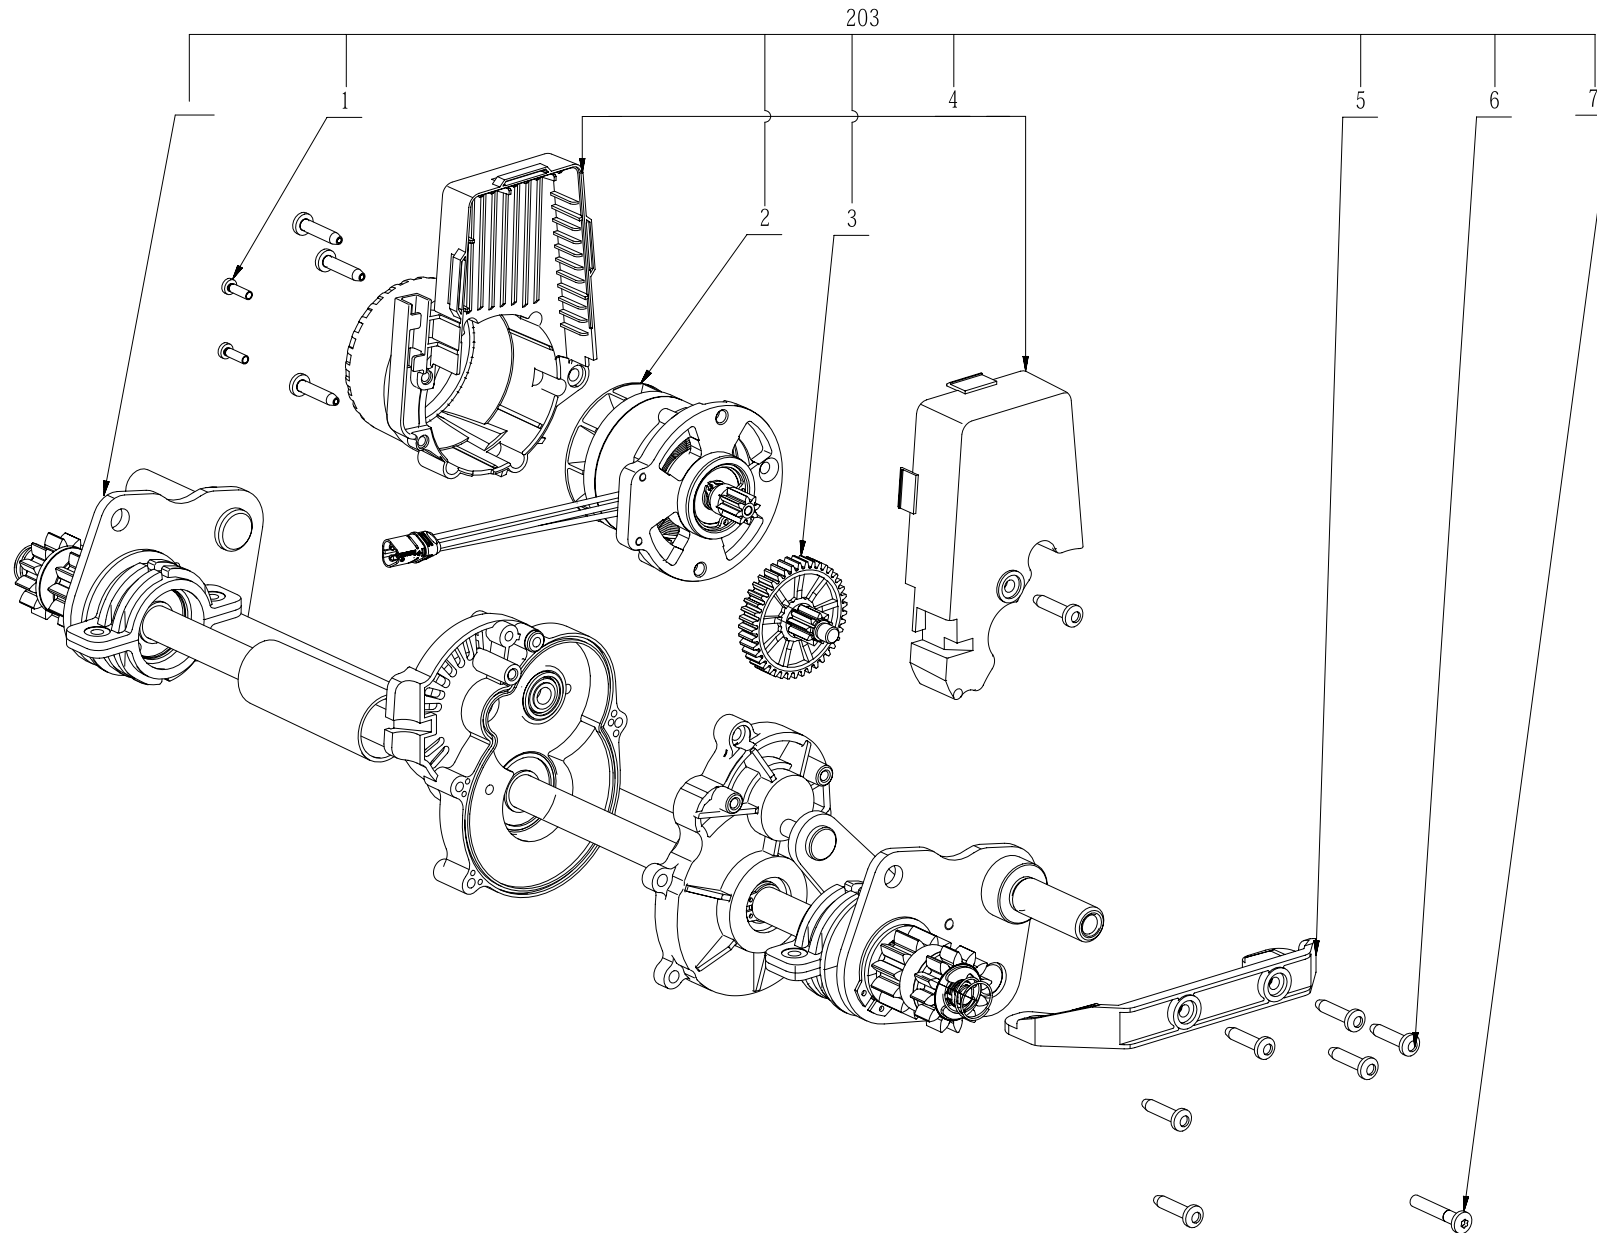

201

Product Description: Lawn Mower  
Model Number: LM2130SP  
Body Number: 1000015005\_S  
Version: B  
Issue Date: 2022/03/16

202

Product Description: Lawn Mower  
Model Number: LM2130SP  
Body Number: 1000015005\_S  
Version: B  
Issue Date: 2022/03/16

No.	Product Model#	Part Number	Description	Qty
36	LM2130SP	3126769001	Hubcap	2
37	LM2130SP	2824429003	Wheel Assembly	2
38	LM2130SP	2825628001	Front Axle Set	1
<b>201</b>	<b>LM2130SP</b>	<b>2824285002</b>	<b>Power Unit</b>	<b>1</b>
201-2	LM2130SP	5650013001	Plain Washer	2
201-3	LM2130SP	5620157006	Hexagon Socket Screw	18
201-6	LM2130SP	5640217004	Bolt and Washer Set	3
201-8	LM2130SP	2730252001	DC Motor	1
201-9	LM2130SP	2830412001	4908 LED Electric Assembly	1
201-11	LM2130SP	3660013003	Spring1	1
201-12	LM2130SP	3127202001	Power Pack Button	1
201-13	LM2130SP	3127201001	Release Button	1
201-14	LM2130SP	2830216002	4908 Fuse PCBA	1
201-15	LM2130SP	4860570002	Wiring Harness	1
201-17	LM2130SP	2831059001	4907.1_Speed Regulation Electric Assembly	1
201-18	LM2130SP	2830569003	4907.1_Main Electric Assembly	1
201-20	LM2130SP	4860616001	Internal Wire ASSY	1
201-401	LM2130SP	2826310001	Battery Cover ASSY	1
201-1	LM2130SP	3129442001	Transparent Guard	1
<b>202</b>	<b>LM2130SP</b>	<b>2823682002</b>	<b>Handle Assembly</b>	<b>1</b>
202-2	LM2130SP	5620161005	Hexagon Socket Screw	4
202-3	LM2130SP	5630006002	Prevailing Torque Hexagon Nut	4
202-6	LM2130SP	2826843001	Internal Wire ASSY	1
202-7	LM2130SP	3128648001	Decorative Cover	1
202-8	LM2130SP	3550048003	Pin	1
202-9	LM2130SP	5670142001	Pin Shaft	1
202-10	LM2130SP	2825245001	Connecting Rod ASSY	1
202-11	LM2130SP	5660302001	E Ring	1
202-12	LM2130SP	5660245001	"E" Ring	1
202-13	LM2130SP	3129714001	Switch Actuator	1
202-14	LM2130SP	5670432001	Pin	1
202-15	LM2130SP	3128647001	Decorative Cover	1
202-17	LM2130SP	2830923001	4907.1_Switch Electric Assembly	1
202-18	LM2130SP	3660562001	Compression Spring	1
202-19	LM2130SP	5620157006	Hexagon Socket Screw	32