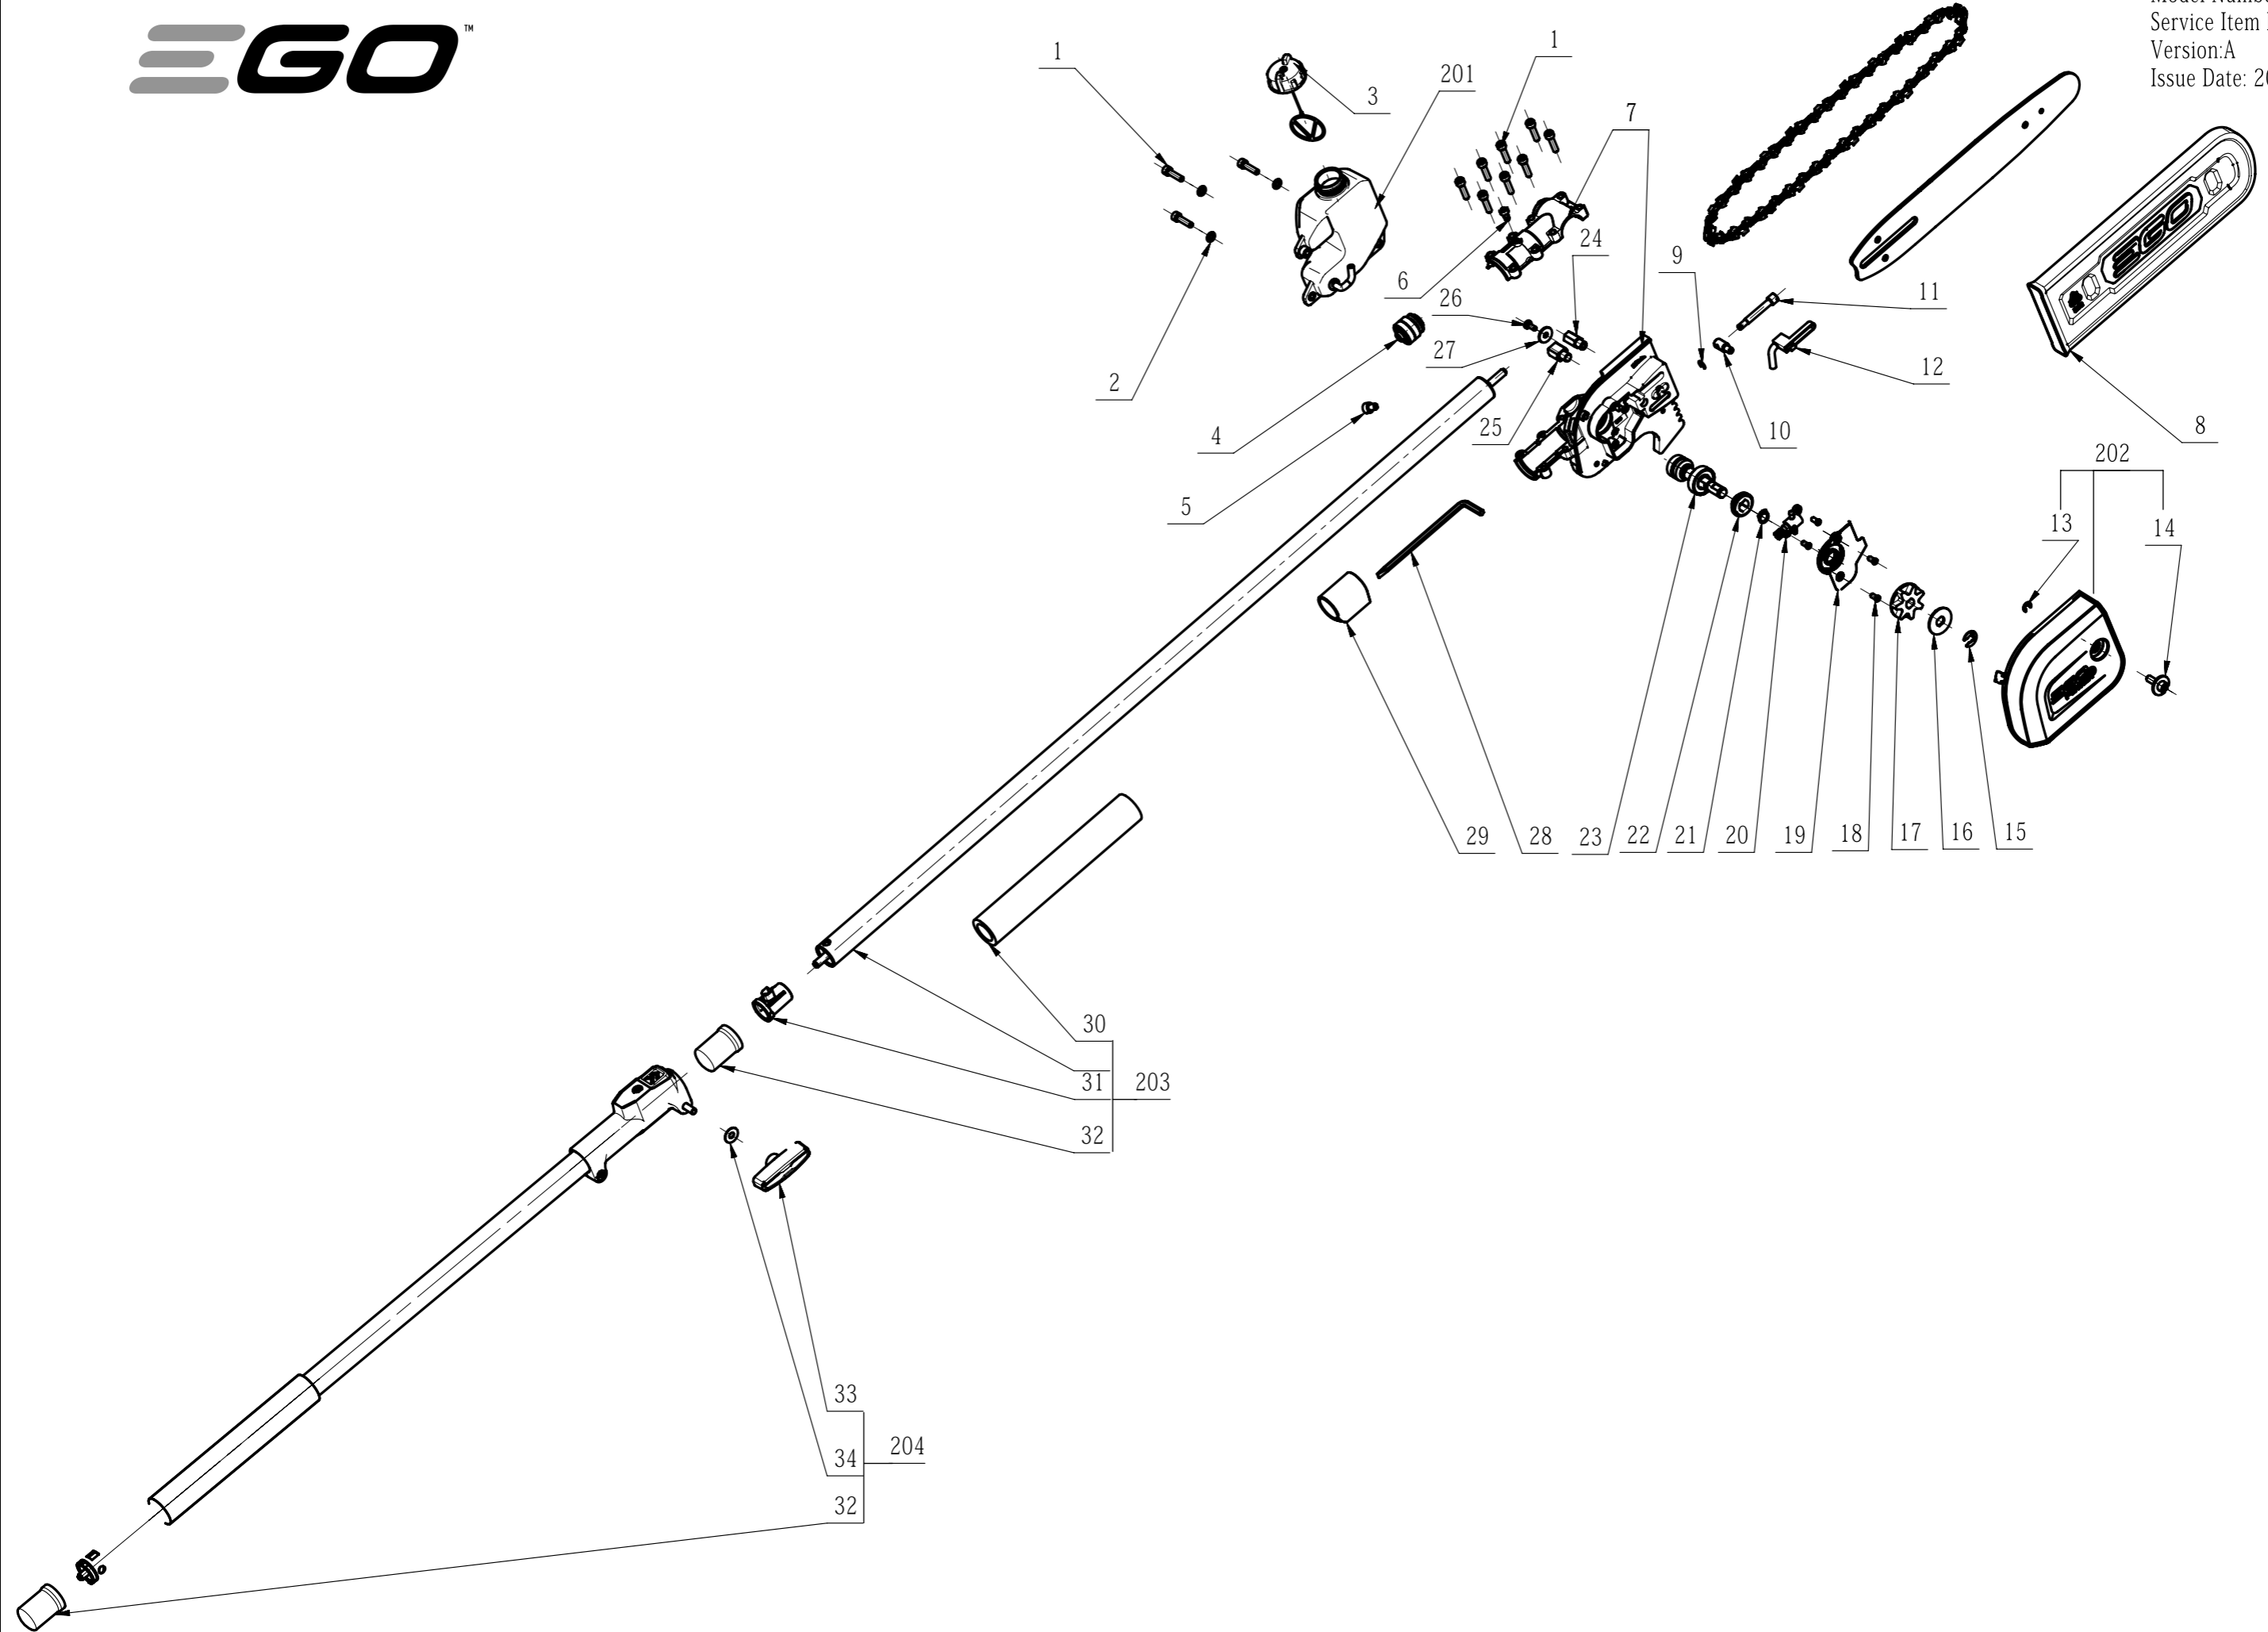

Product Description:Pole Saw
Model Number:PSA1000
Service Item Number:0890018002S01
Version:A
Issue Date: 2023/5/27

Service Part List_PSA1000_Version A

No.	Product Model#	Part Number	Description	Qty	Repairable or Not?	Standard Repair Time (min.)
1	PSA1000	5620434003	Hexagon Socket Screw	11	Yes	1
2	PSA1000	5650011003	Plain Washer	3	Yes	1
3	PSA1000	2824770002	Cover Assembly	1	Yes	2
4	PSA1000	2824779002	Pinion Assembly	1	Yes	30
5	PSA1000	5620546001	Hexagon Socket Screw	1	Yes	1
6	PSA1000	5620213003	Hexagon Socket Screw	1	Yes	1
7	PSA1000	2824813001	Gear Case ASSY	1	Yes	45
8	PSA1000	3128561001	Sheath	1	Yes	1
9	PSA1000	5660003003	E Ring	1	Yes	2
10	PSA1000	5630294001	Nut	1	Yes	5
11	PSA1000	5620547001	Screw	1	Yes	5
12	PSA1000	4920551001	Tube	1	Yes	2
13	PSA1000	5660005001	E Ring	1	Yes	1
14	PSA1000	5640256001	Screw with Washer	1	Yes	1
15	PSA1000	5660242001	"E" Ring	1	Yes	1
16	PSA1000	5660208001	Gasket	1	Yes	1
17	PSA1000	3421960001	Sprocket	1	Yes	10
18	PSA1000	5620354001	Screw	4	Yes	1
19	PSA1000	3421872001	Dust Cover	1	Yes	2
20	PSA1000	2823482001	Pump ASSY	1	Yes	20
21	PSA1000	5660011001	Circlips For Shaft	1	Yes	20
22	PSA1000	3128607001	Worm	1	Yes	20
23	PSA1000	2823487002	Shaft Assembly	1	Yes	20
24	PSA1000	5630291001	Nut	1	Yes	1
25	PSA1000	5670416001	Pin	1	Yes	1
26	PSA1000	5620424001	Screw	1	Yes	1
27	PSA1000	5650487001	Plain Washer	1	Yes	1
28	PSA1000	5680210001	Inner Hexagon Spanner	1	Yes	1
29	PSA1000	3125786001	Support	1	Yes	1
30	PSA1000	3706123001	Sheath	1	Yes	3
31	PSA1000	3128556001	Guiding Block	1	Yes	15
32	PSA1000	3128734001	Sleeve	1	Yes	1
33	PSA1000	3402816001	Wing Nut	2	Yes	1
34	PSA1000	3700233001	Washer	1	Yes	1
201	PSA1000	2824777002	Kettle ASSY	1	Yes	20
202	PSA1000	2820881002	Cover Assembly	1	Yes	5
203	PSA1000	2827732002	Connecting Tube Assembly	1	Yes	15
204	PSA1000	2824800002	Tube Assembly	1	Yes	10