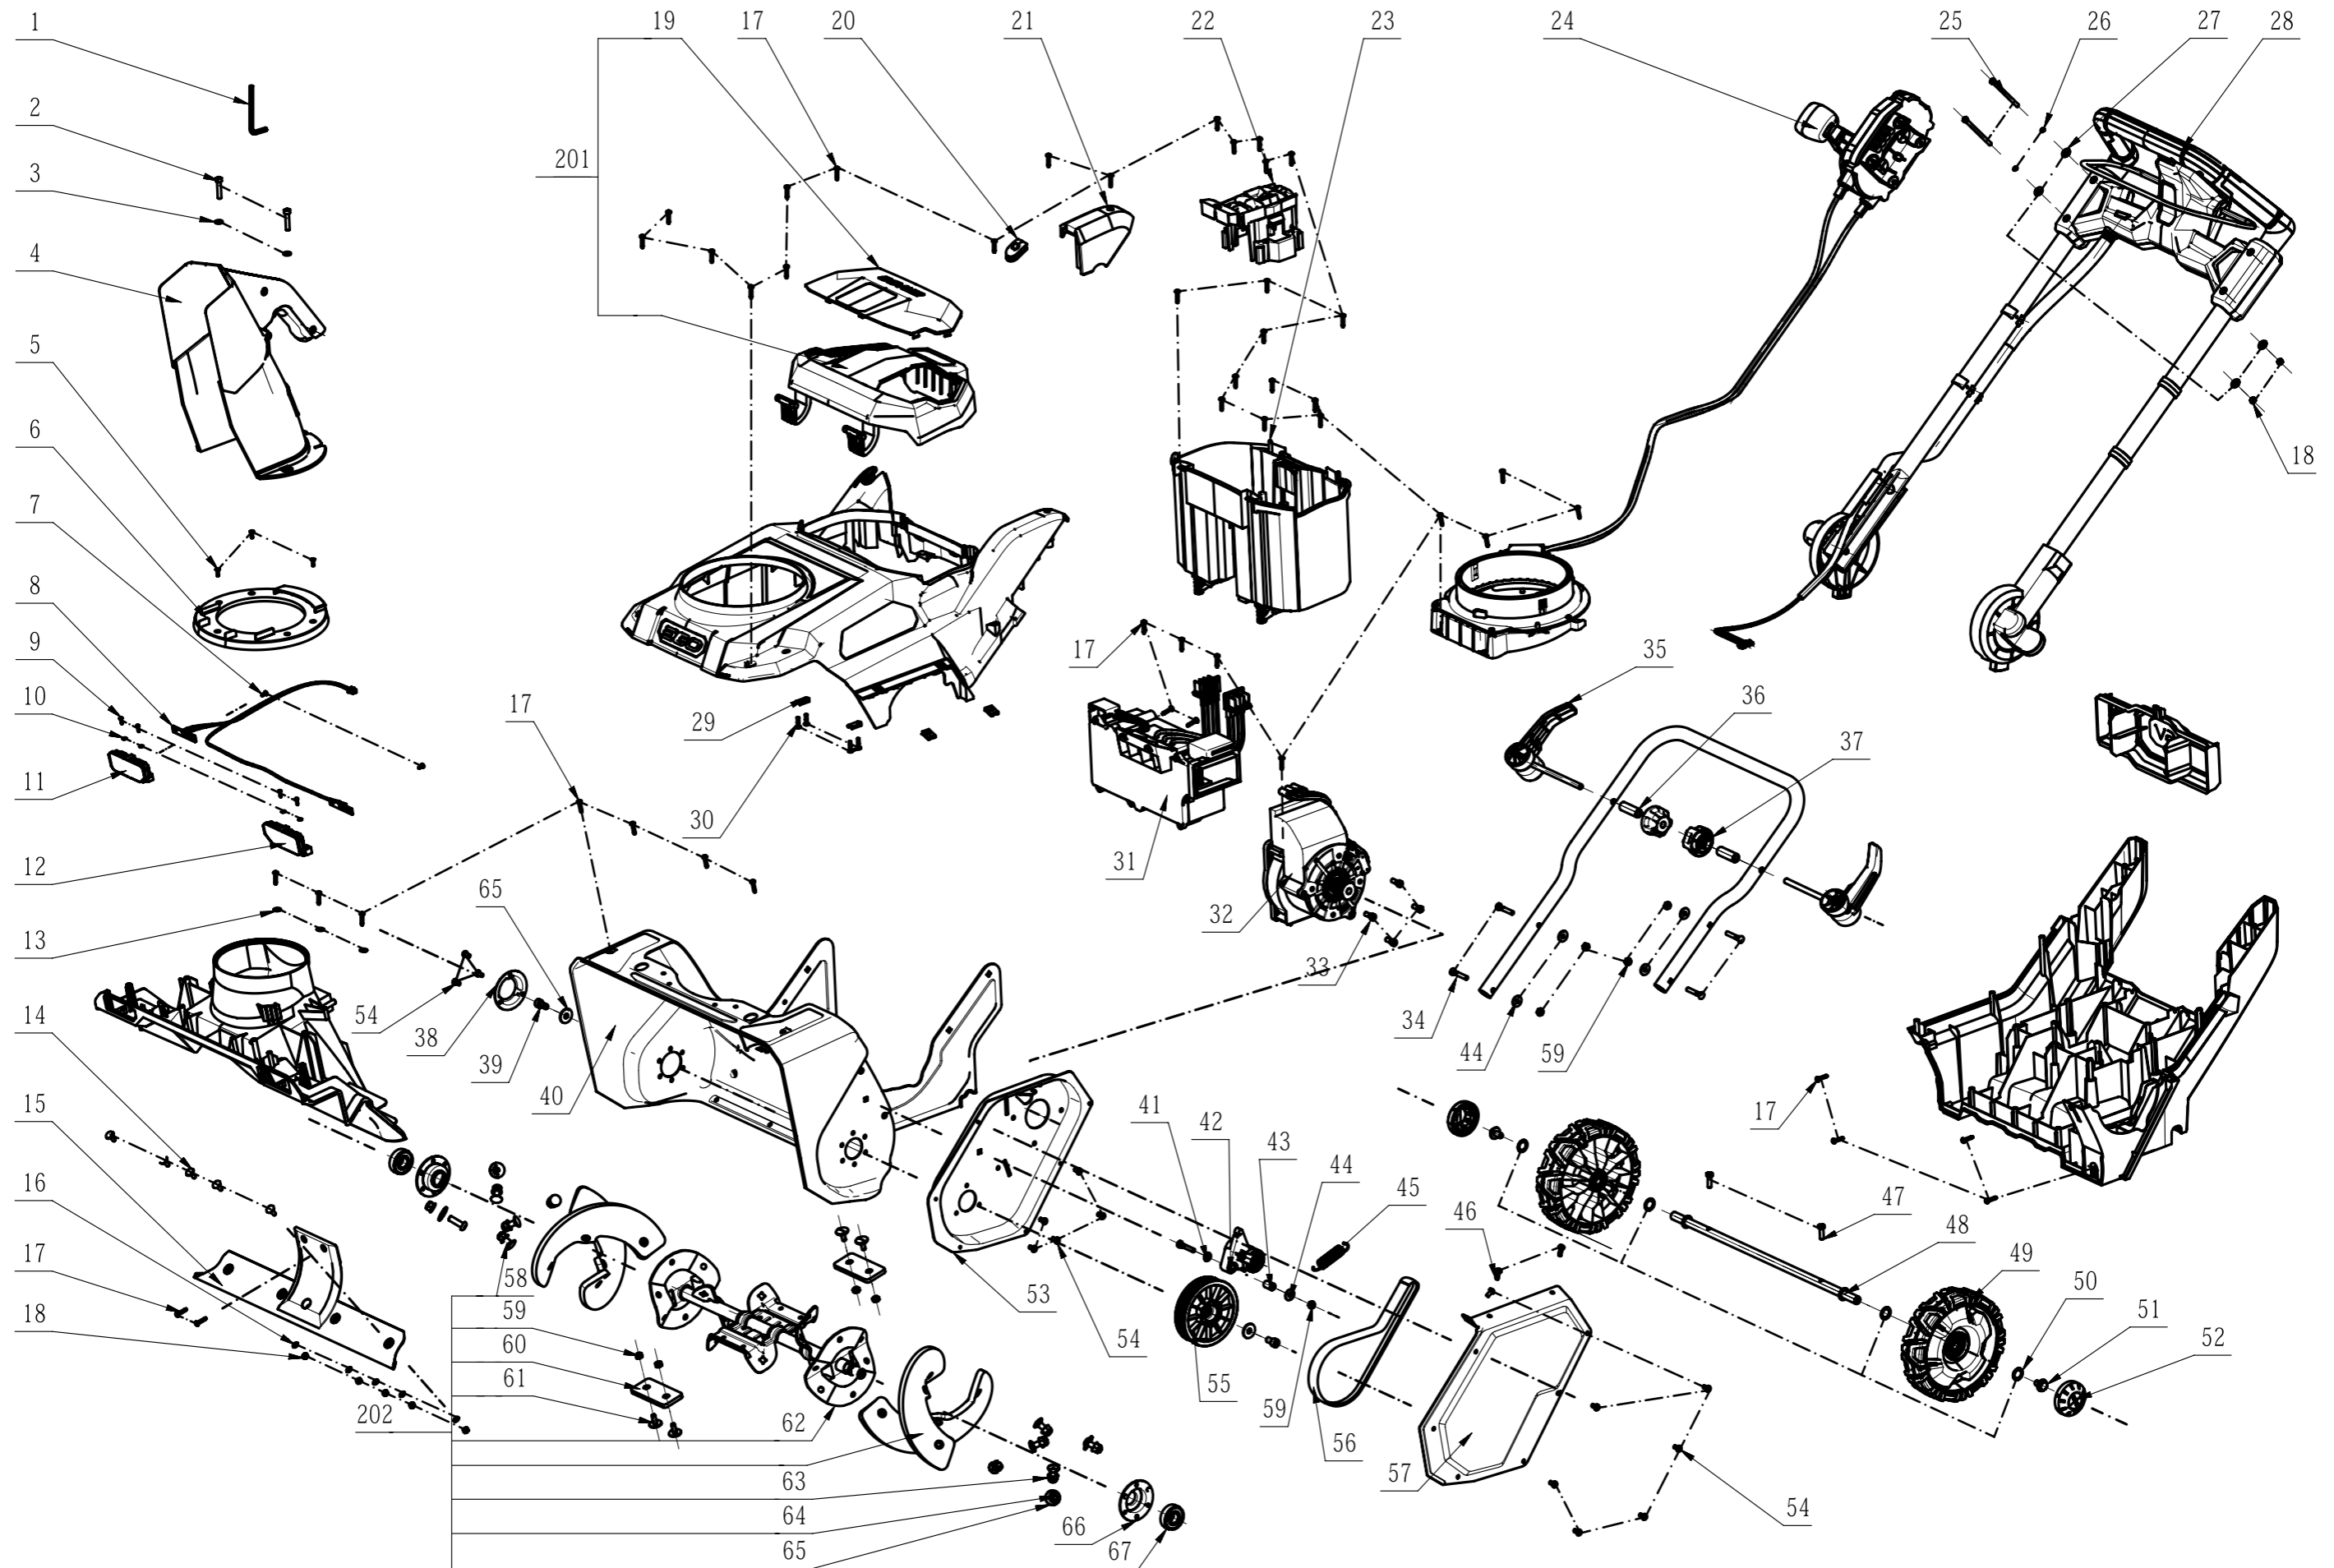

Product Description: Snow Blower
Model Number: SNT2120AP
Body Number: 0760117001
Version: A
Issue Date: 2022/05/18

Service Part List_SNT2120AP_Vervion A

No.	Product Model#	Part Number	Description	Qty
1	SNT2120AP	5680028002	Hexagon Wrench	1
2	SNT2120AP	5620553003	Hexagon Socket Screw	2
3	SNT2120AP	5650016008	Plain Washer	2
4	SNT2120AP	2825277001	Chute ASSY	1
5	SNT2120AP	5610082004	Tapping Screw	3
6	SNT2120AP	3128438001	Cover	1
7	SNT2120AP	5610021004	Tapping Screw	2
8	SNT2120AP	2831163001	LED Electric Assembly	1
9	SNT2120AP	5610017005	Tapping Screw	4
10	SNT2120AP	5650001002	Plain Washer	4
11	SNT2120AP	2826203001	Left Transparent Cap ASSY	1
12	SNT2120AP	2826204001	Right Transparent Cap ASSY	1
13	SNT2120AP	5650278002	Washer	3
14	SNT2120AP	5640333001	Square Neck Bolt	5
15	SNT2120AP	3133010001	Scraper	1
16	SNT2120AP	3660653001	Disc Spring	5
17	SNT2120AP	5620157009	Hexagon Socket Screw	48
18	SNT2120AP	5630006004	Prevailing Torque Hexagon Nut	7
19	SNT2120AP	3133032001	Transparent Guard	1
20	SNT2120AP	3128636001	Wire Hold	1
21	SNT2120AP	3128459001	Cover	1
22	SNT2120AP	2824683001	Support ASSY	1
23	SNT2120AP	2824689002	Battery Box ASSY	1
24	SNT2120AP	2823417002	Adjusting Handle Set	1
25	SNT2120AP	5620554001	Hexagon Socket Screw	2
26	SNT2120AP	5650015012	Spring Washer	2
27	SNT2120AP	5650012006	Plain Washer	4
28	SNT2120AP	2824127002	Handle Assembly	1
29	SNT2120AP	3700367001	Cord Anchorage	2
30	SNT2120AP	5620479002	Screw	4
31	SNT2120AP	2828765002	Control Box Assembly	1
32	SNT2120AP	2828764002	Motor Assembly	1
33	SNT2120AP	5620340004	Hexagon Socket Screw	4
34	SNT2120AP	5640168001	Square Neck Bolt	5
35	SNT2120AP	2824685001	Adjusting Handle Set	2
36	SNT2120AP	3580412001	Adjustment Lever Bushing	2
37	SNT2120AP	3130766001	Knob	2
38	SNT2120AP	3706076001	Bearing Clamp	1
39	SNT2120AP	5620021004	Hexagon Socket Screw	2
40	SNT2120AP	2824243001	Deck Unit	1
41	SNT2120AP	5650211001	Gasket	1
42	SNT2120AP	2828776001	Lever Assembly	1