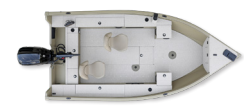

1675 TILLER

16' 10" Length	75 Max HP
90" Beam	7' Max Rod Storage
1,450 lbs. 6 people Max Capacity	20 gal Fuel
2 Seats	20" Transom Height
Aft 38"/15 gal Livewell