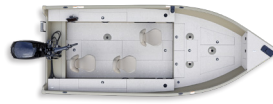

2075 TILLER

20' 10" Length	150 Max HP
94" Beam	8' 6" Max Rod Storage
2,400 lbs. 7 people Max Capacity	29 gal Fuel
3 Seats	25" Transom Height
Bow 40"/18 gal Livewell