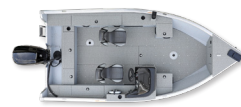

1675 SS

16' 10" Length	90 Max HP
90" Beam	7' Max Rod Storage
1,450 lbs. 6 people Max Capacity	20 gal Fuel
2 Seats	20" Transom Height
Aft 38"/15 gal Livewell